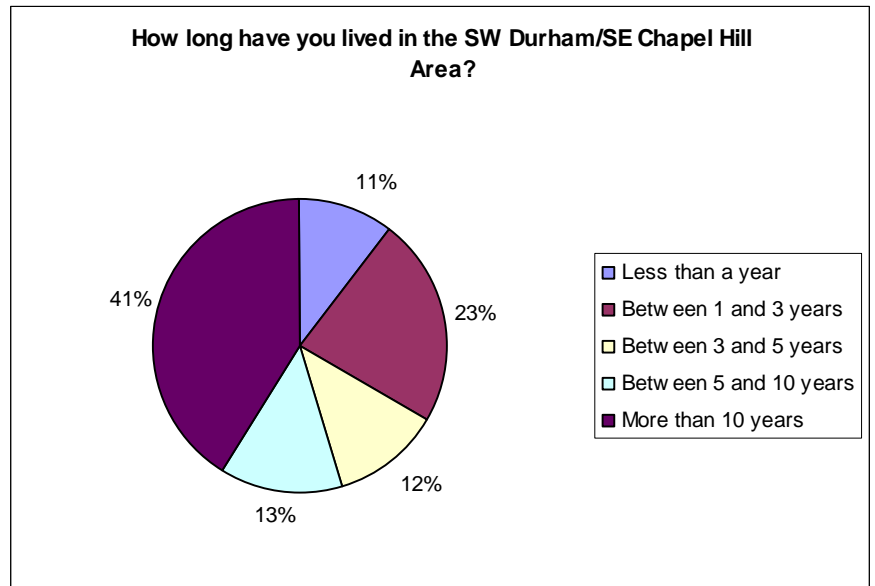

How long have you lived in the SW Durham/SE Chapel Hill area?

- 8 (11%) - Less than a year – 11%
- 17 (23%) - Between 1 and 3 years
- 9 (12%) - Between 3 and 5 years
- 10 (13%) - Between 5 and 10 years
- 31 (41%) - More than 10 years