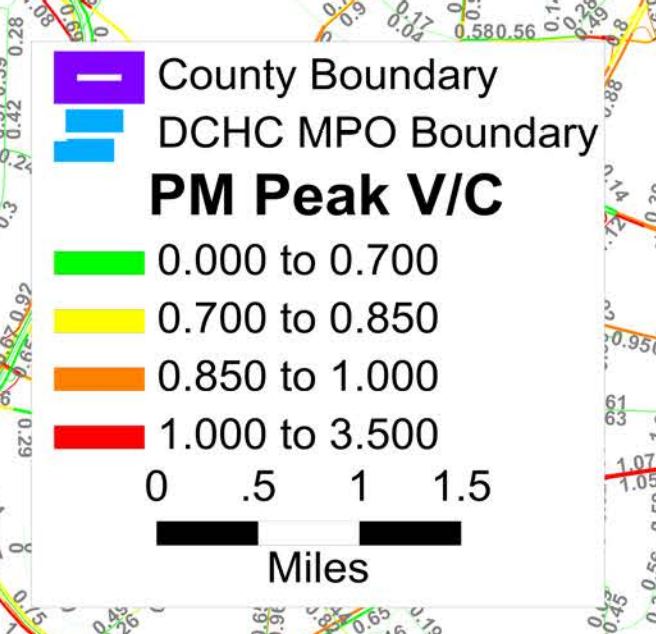

Downtown Durham

# Final 2040 MTP 3/26/13 Afternoon Peak Period V/C