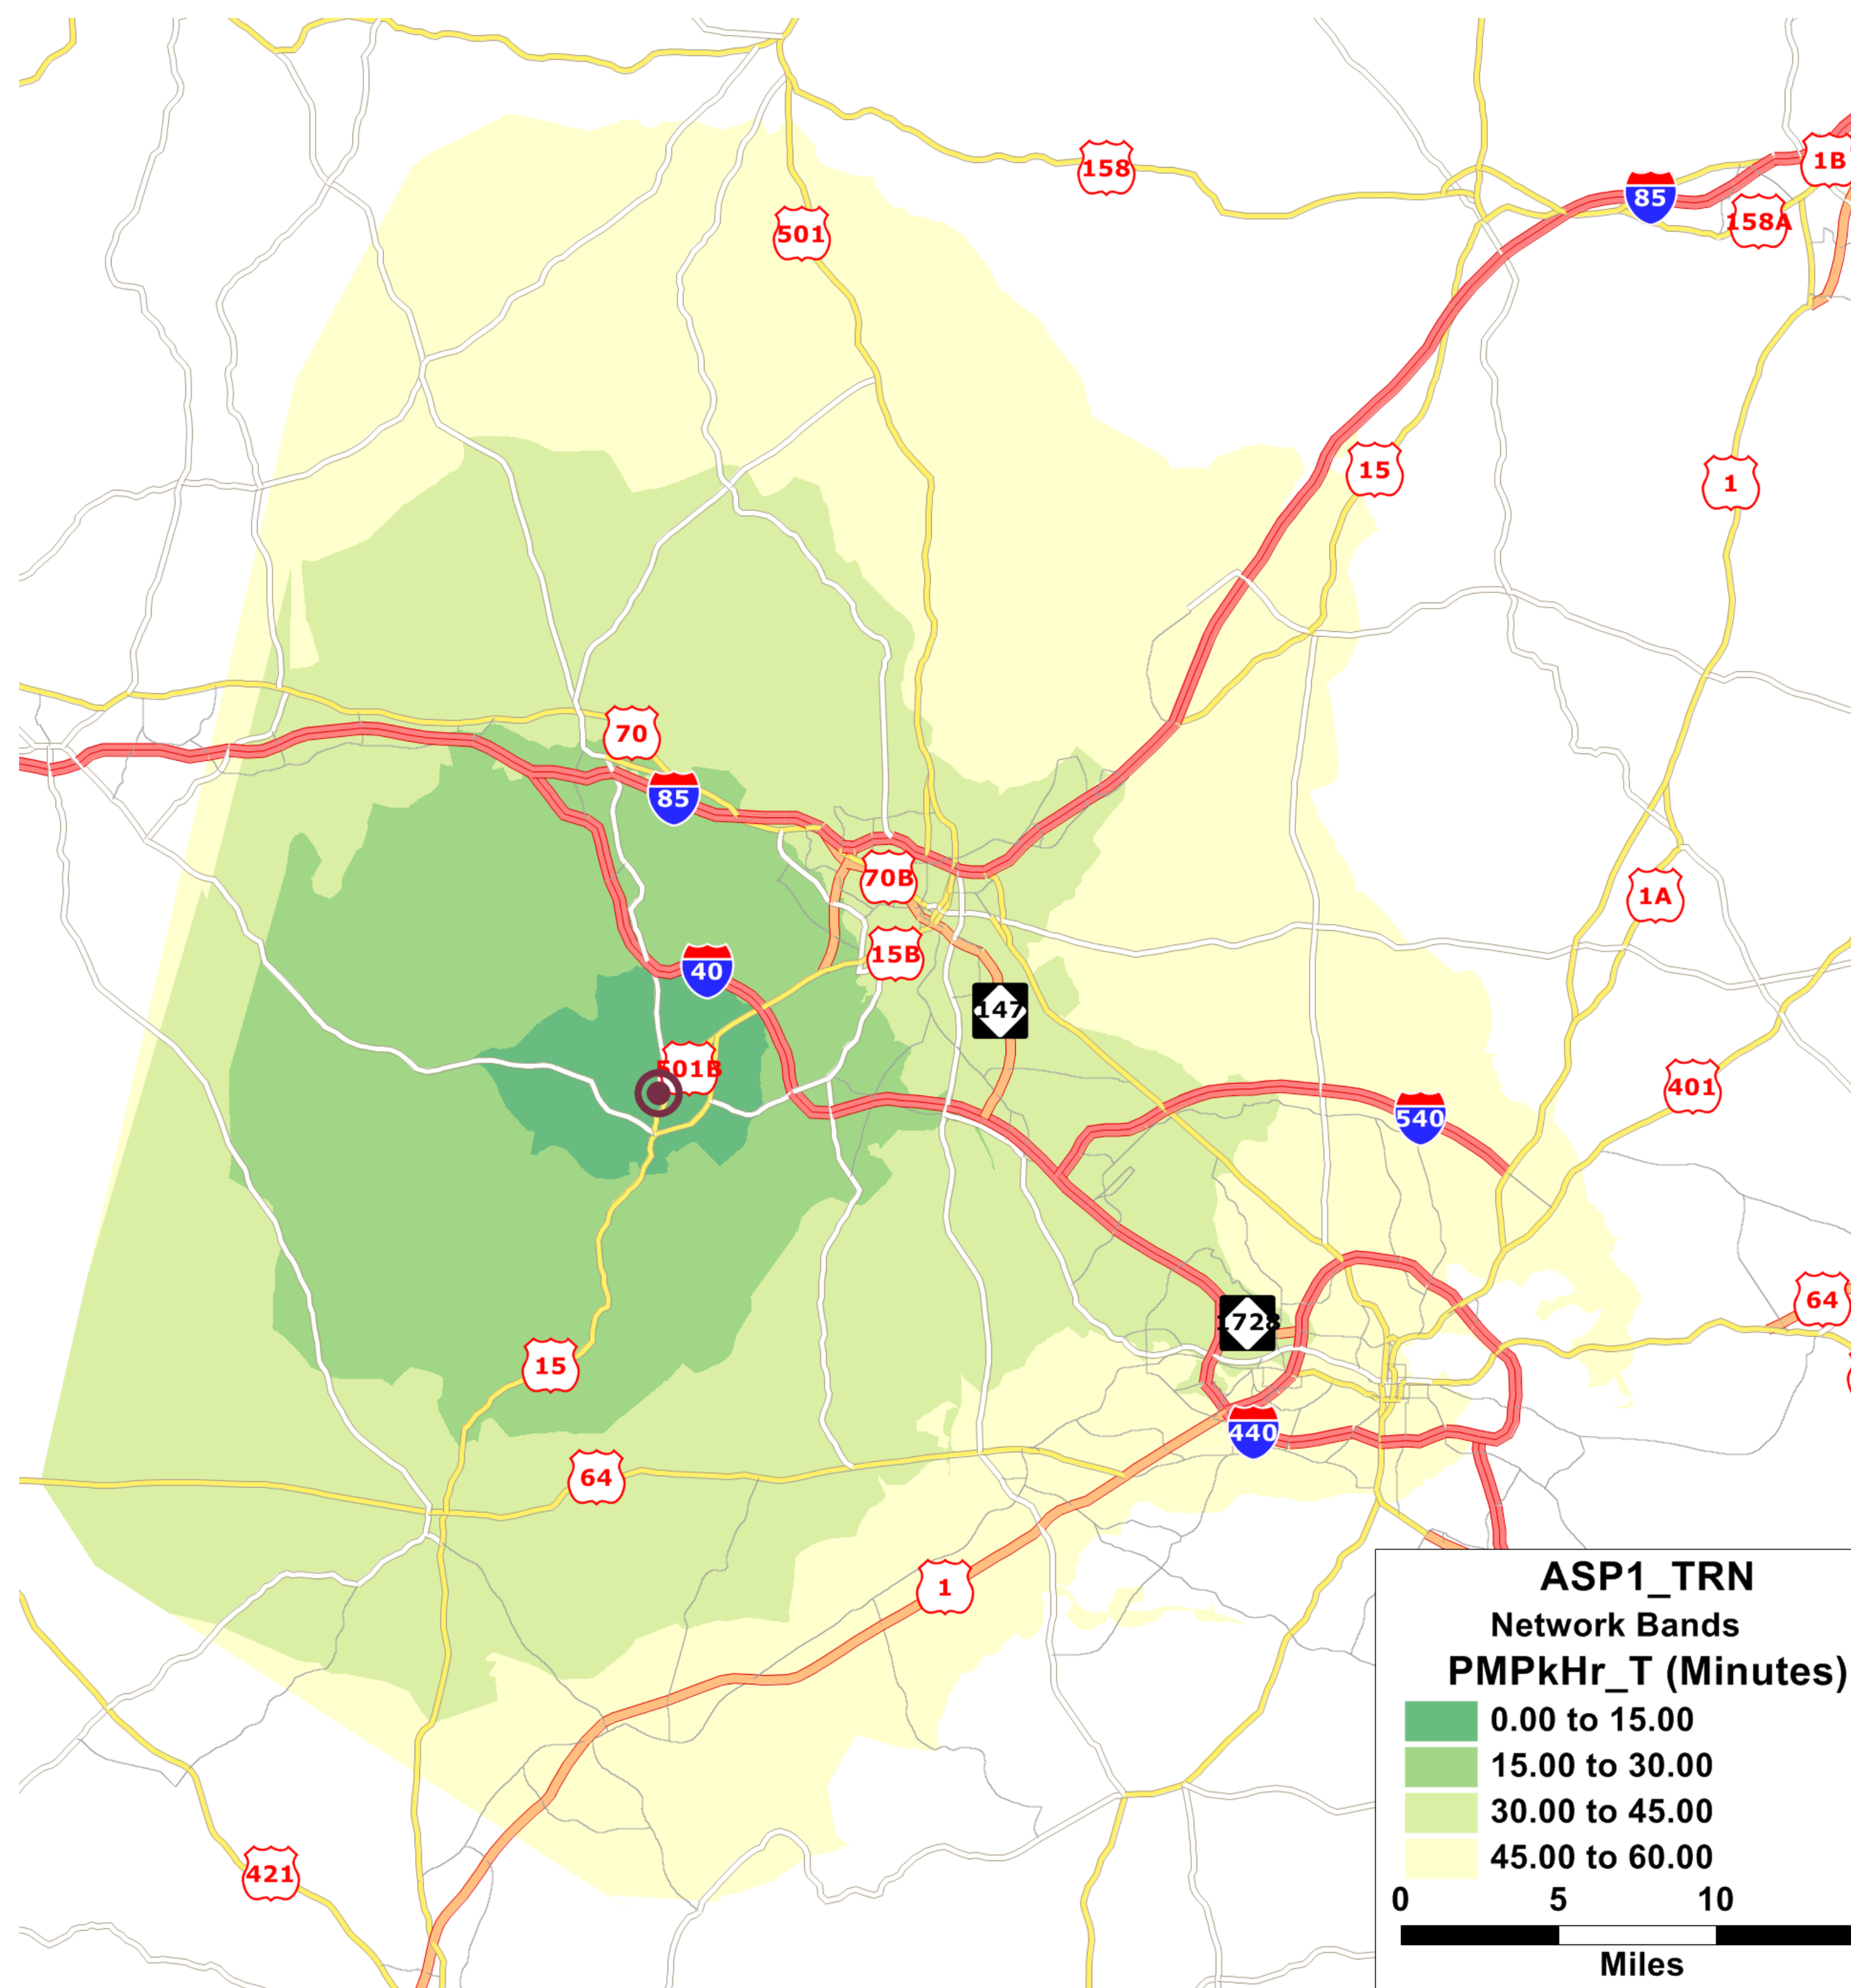

Chapel Hill/Carrboro — Isochrone Maps

Moderate1: 2040 MTP/Community Plan

Moderate3: 2040 MTP, Hwy+, no FG/Community Plan

Aspirational1: 2040 MTP, Transit+ / AIM High

Aspirational2: 2040 MTP/ AIM High