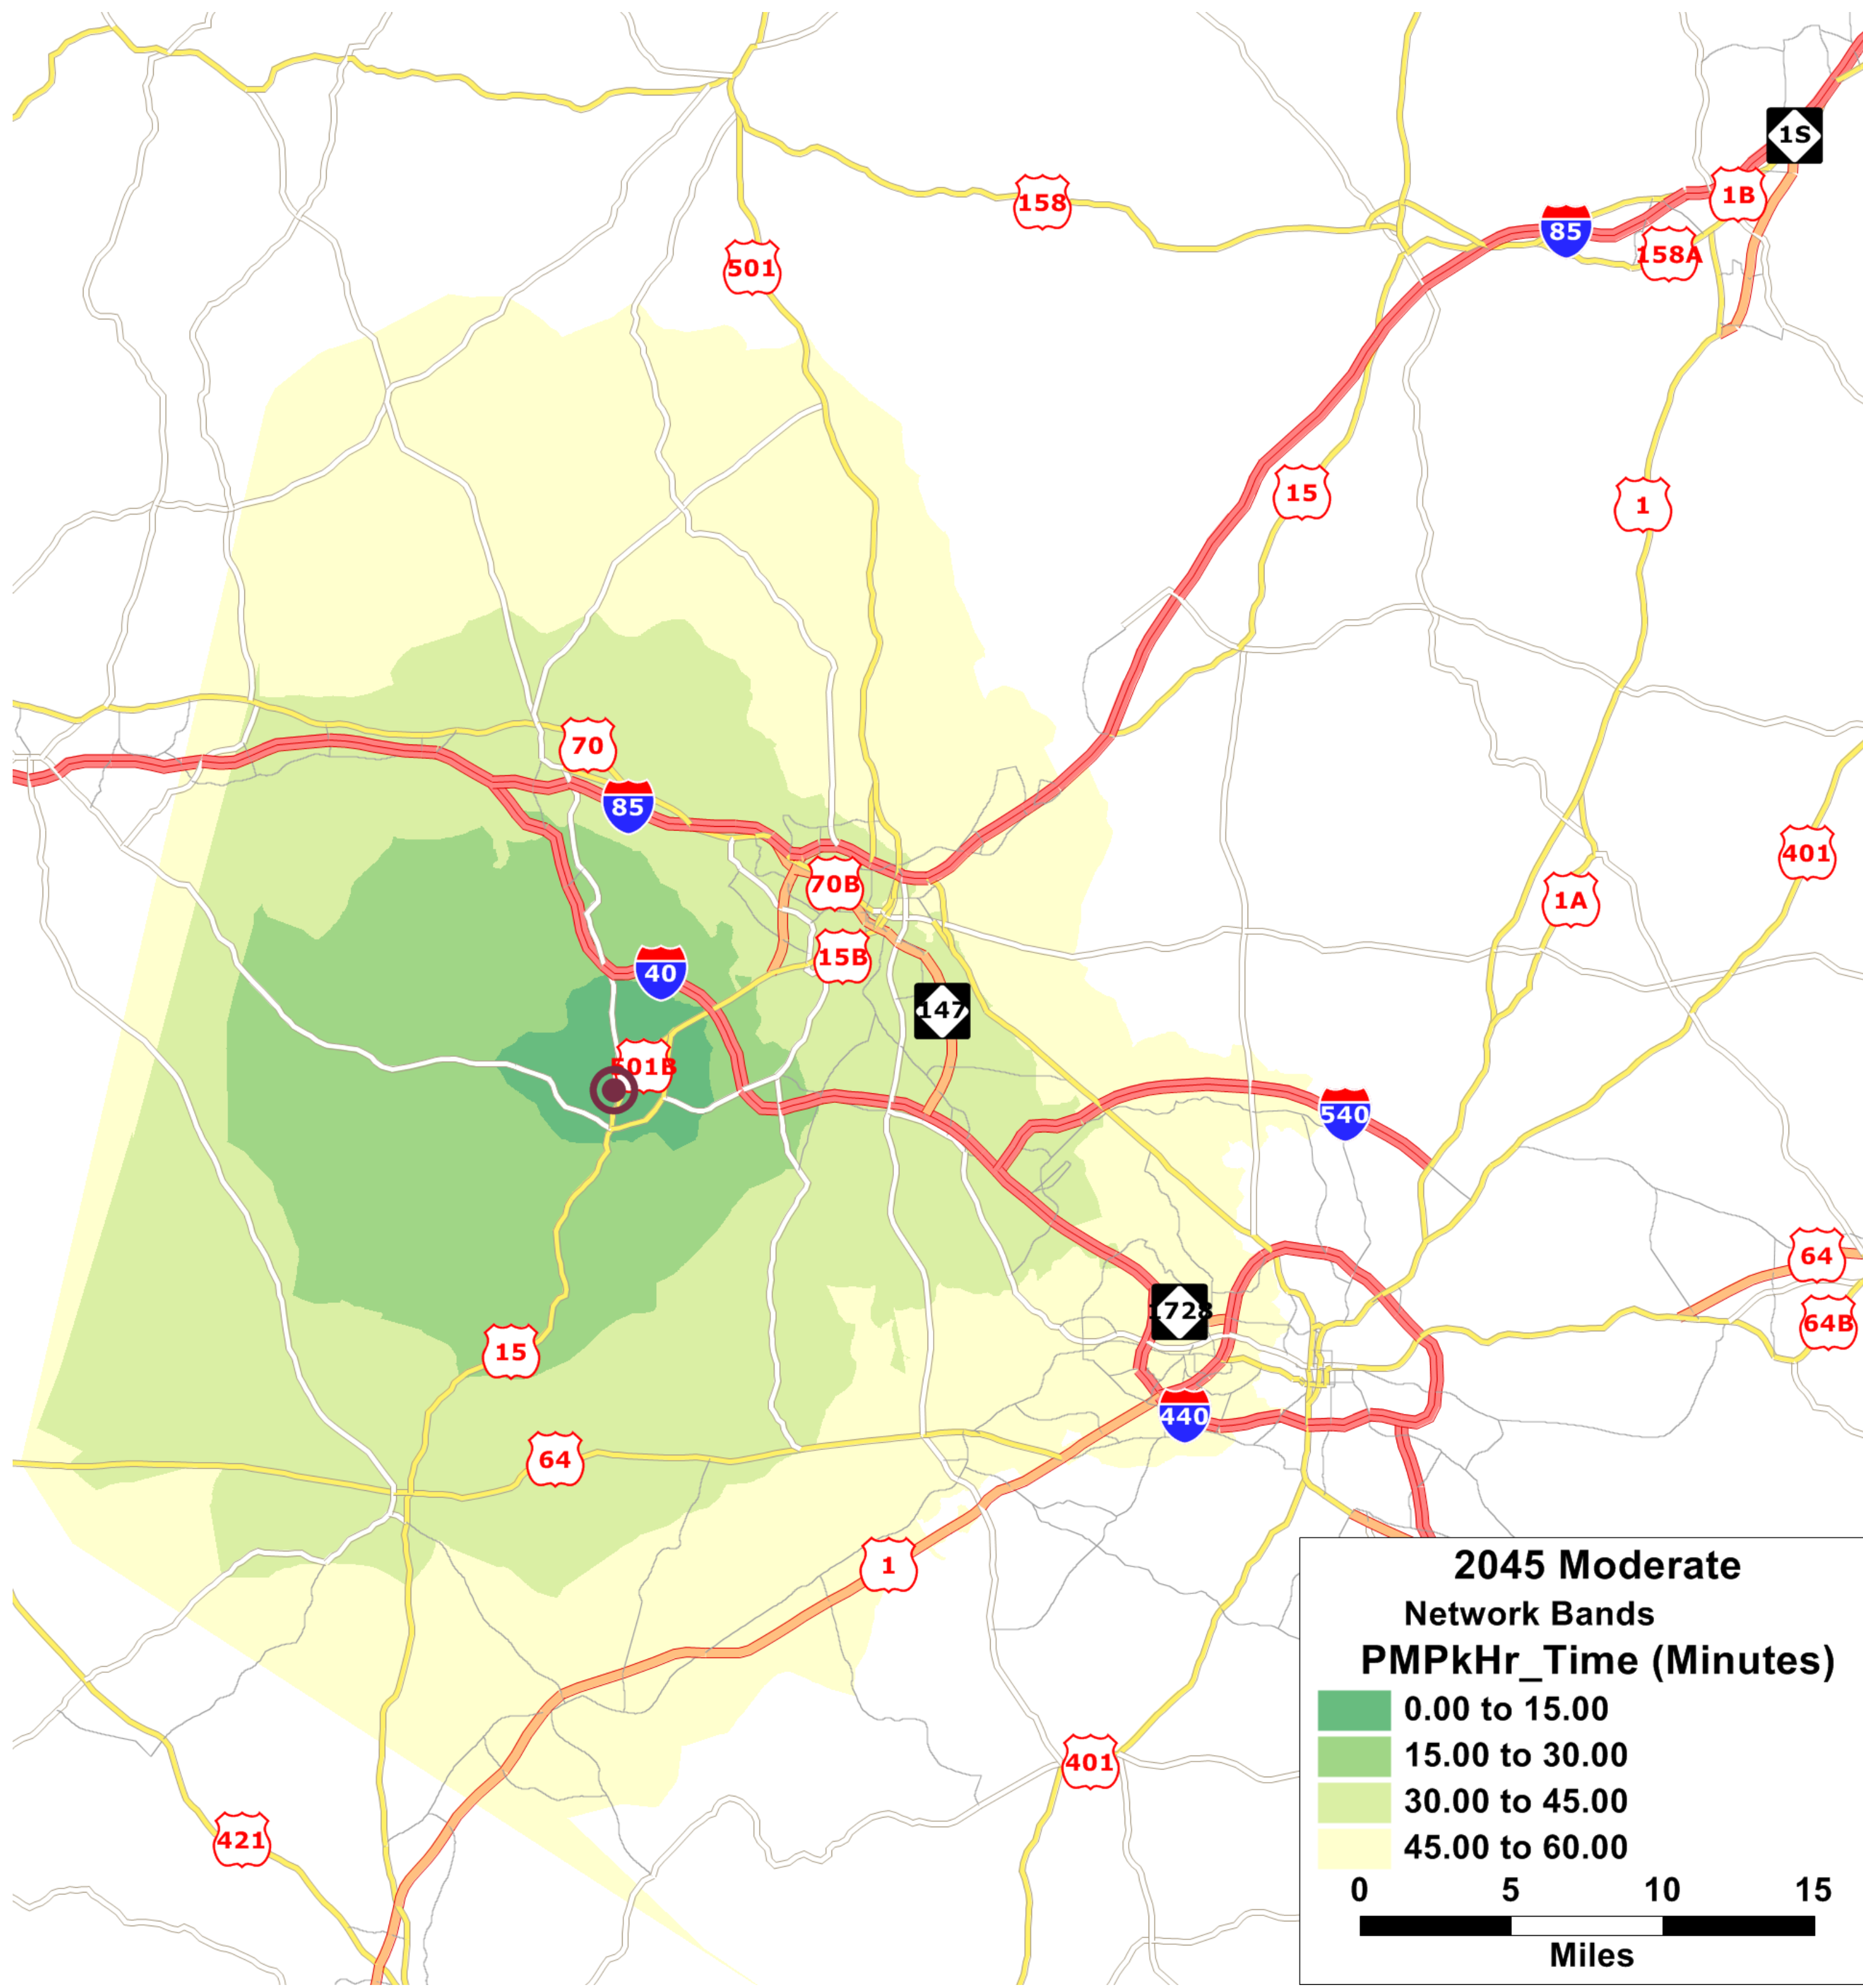

Chapel Hill/Carrboro — Isochrone Maps

Moderate1: 2040 MTP/Community Plan

Moderate3: 2040 MTP, Hwy+, no FG/Community Plan

Aspirational1: 2040 MTP, Transit+ / AIM High

Aspirational2: 2040 MTP/ AIM High