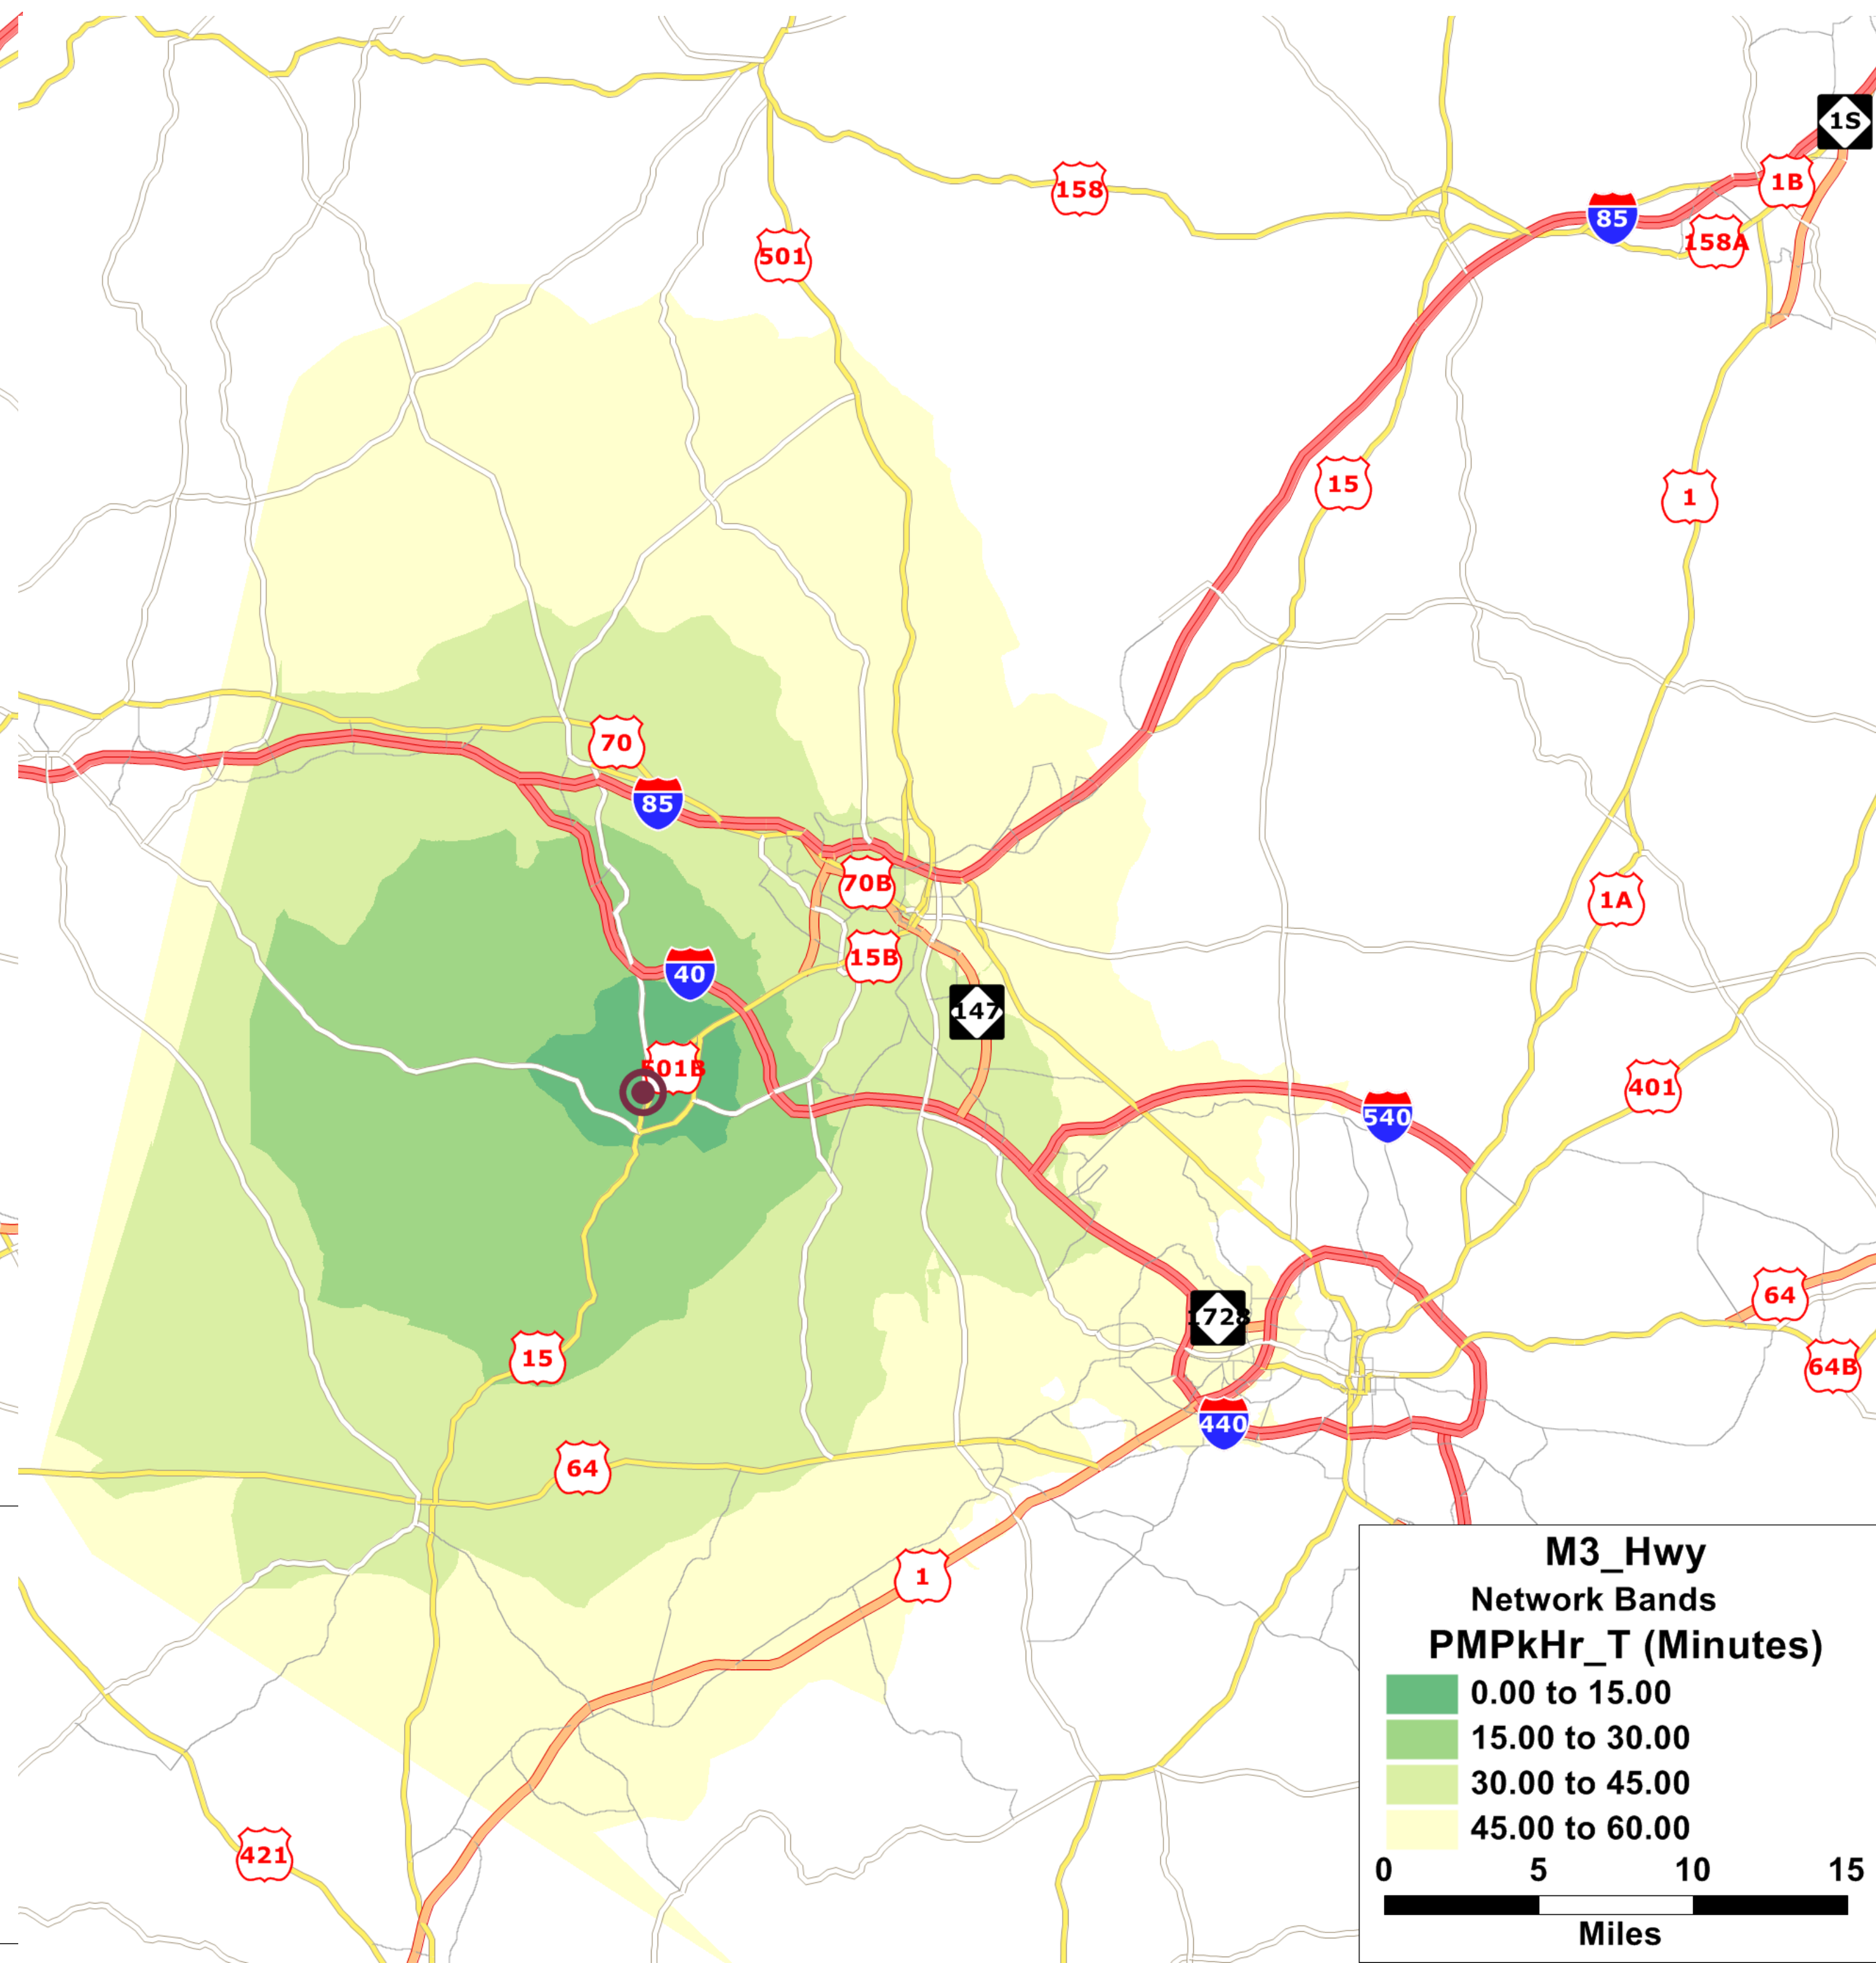

Chapel Hill/Carrboro — Isochrone Maps

Moderate1: 2040 MTP/Community Plan

Moderate3: 2040 MTP, Hwy+, no FG/Community Plan

Aspirational1: 2040 MTP, Transit+ / AIM High

Aspirational2: 2040 MTP/ AIM High