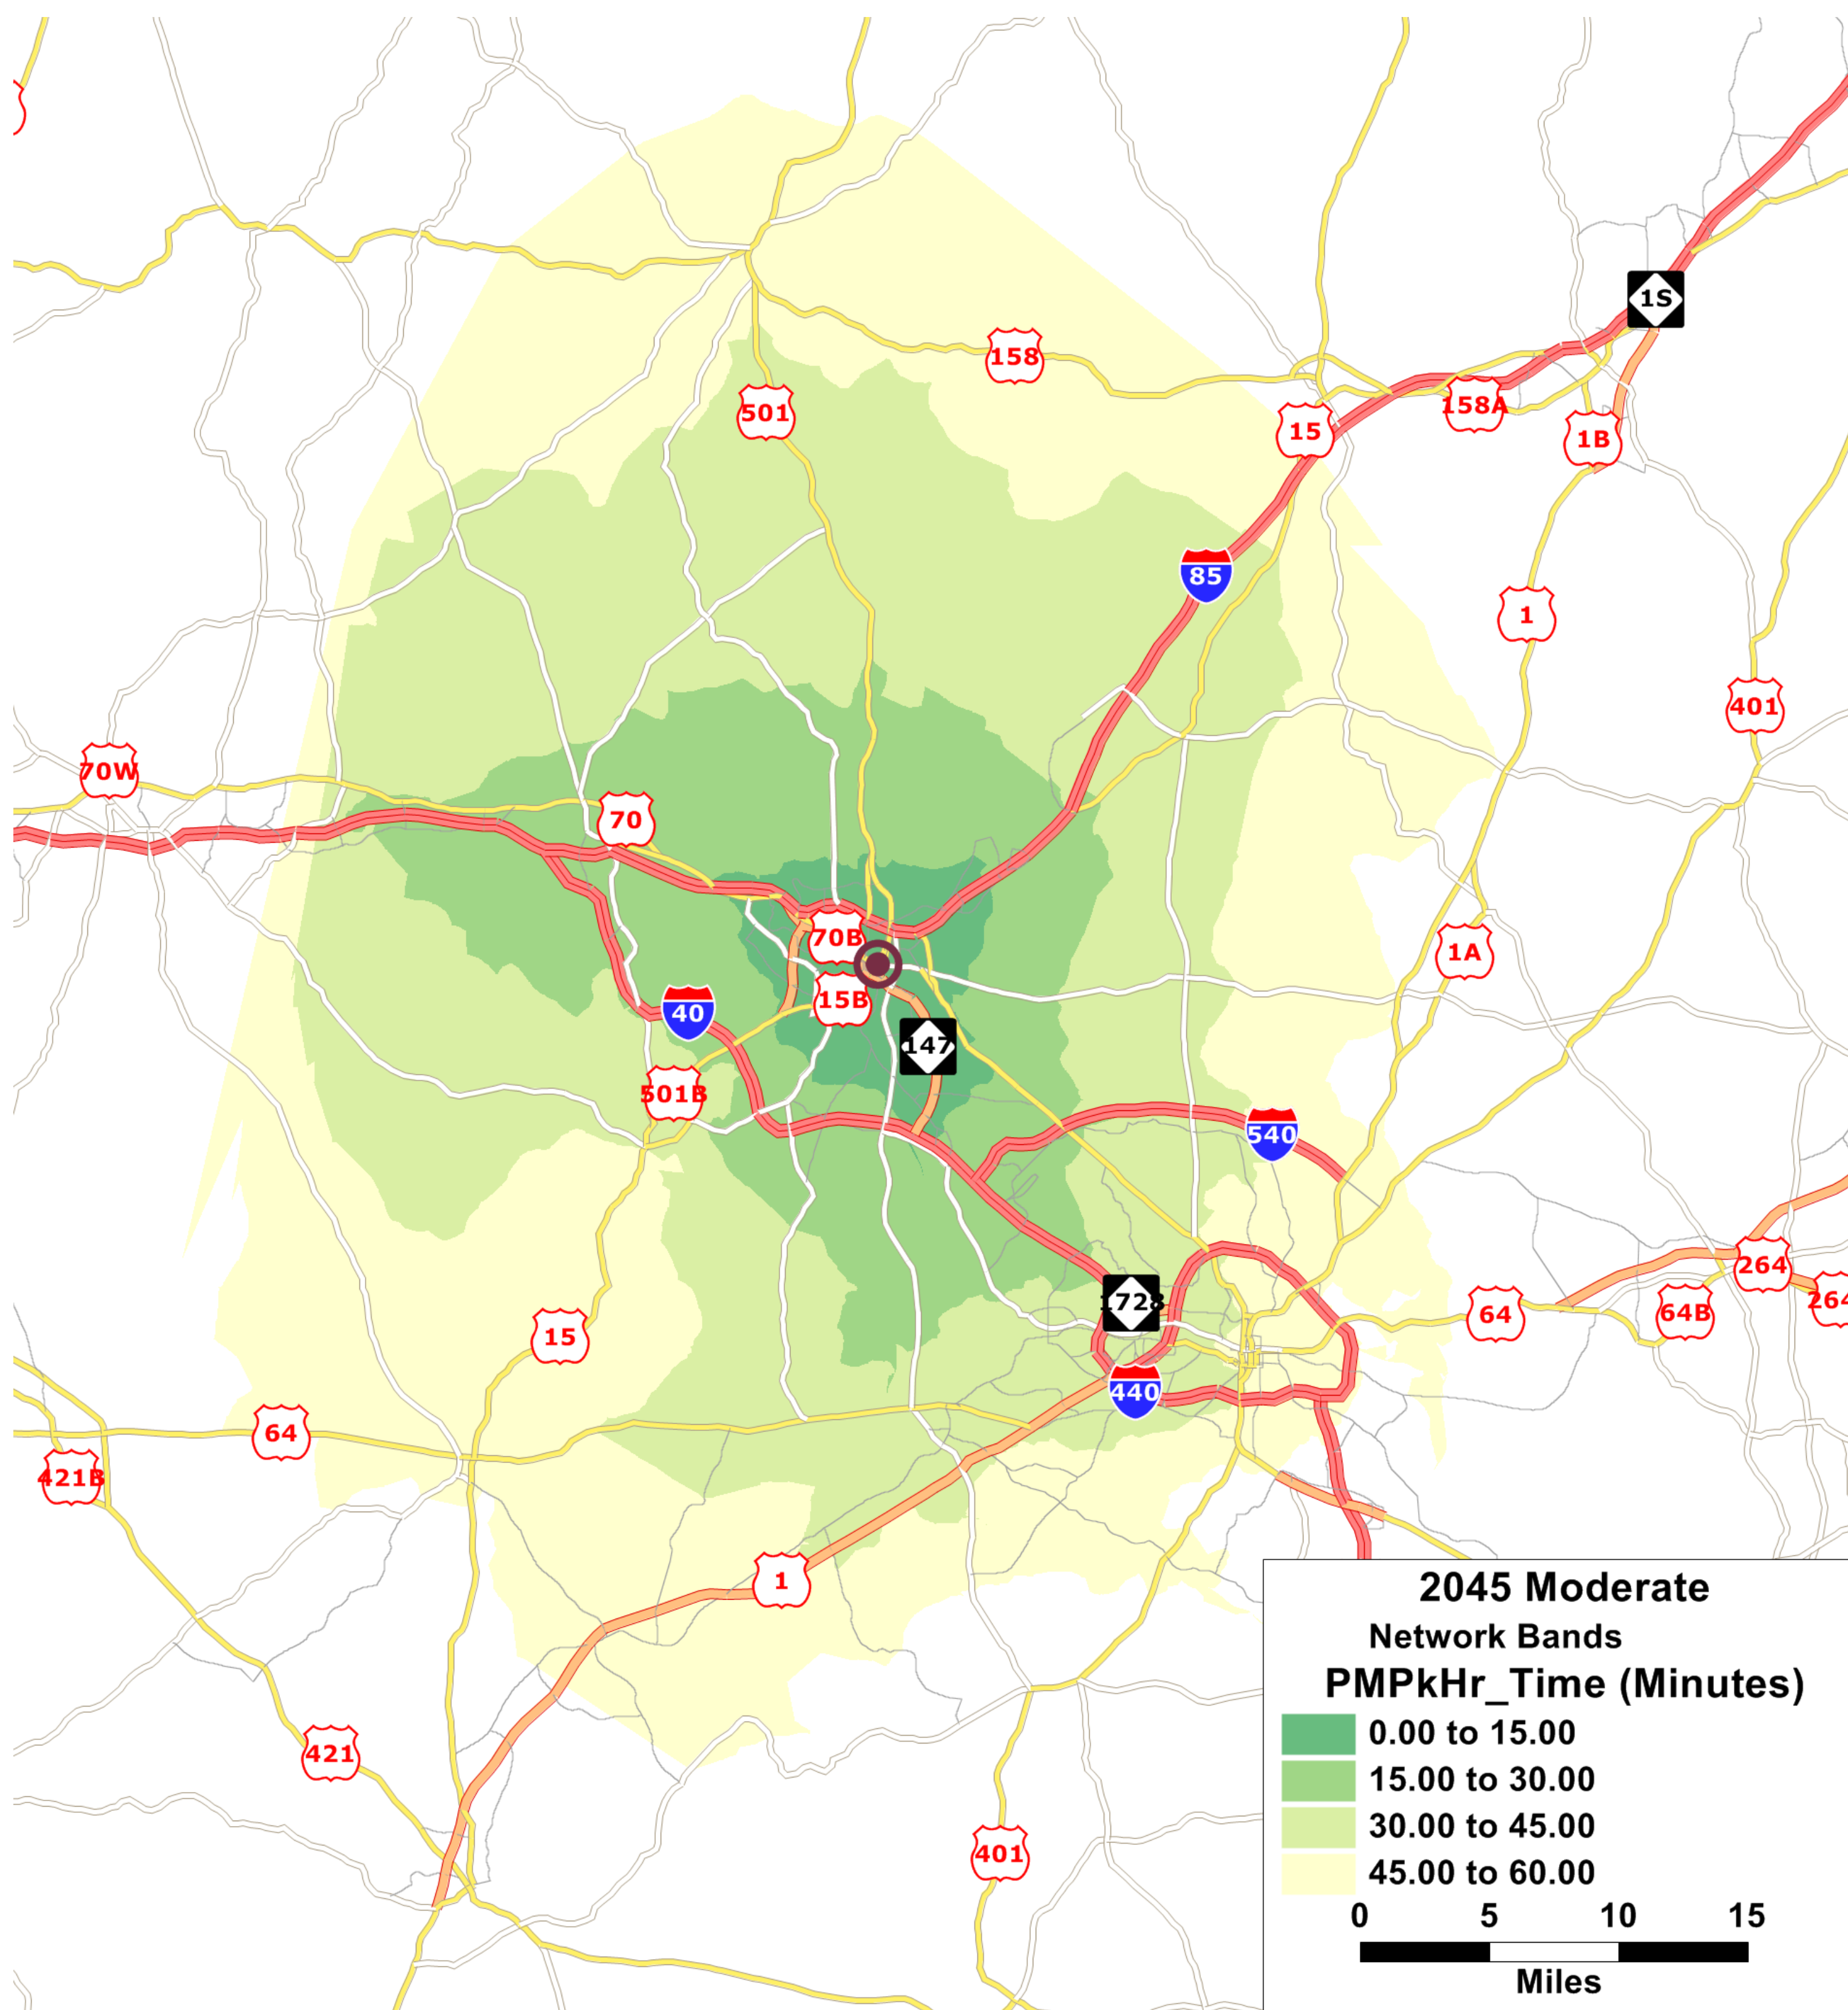

# Downtown Durham — Isochrone Maps

Moderate1: 2040 MTP/Community Plan

Moderate3: 2040 MTP, Hwy+, no FG/Community Plan

Aspirational1: 2040 MTP, Transit+ / AIM High

Aspirational2: 2040 MTP/ AIM High