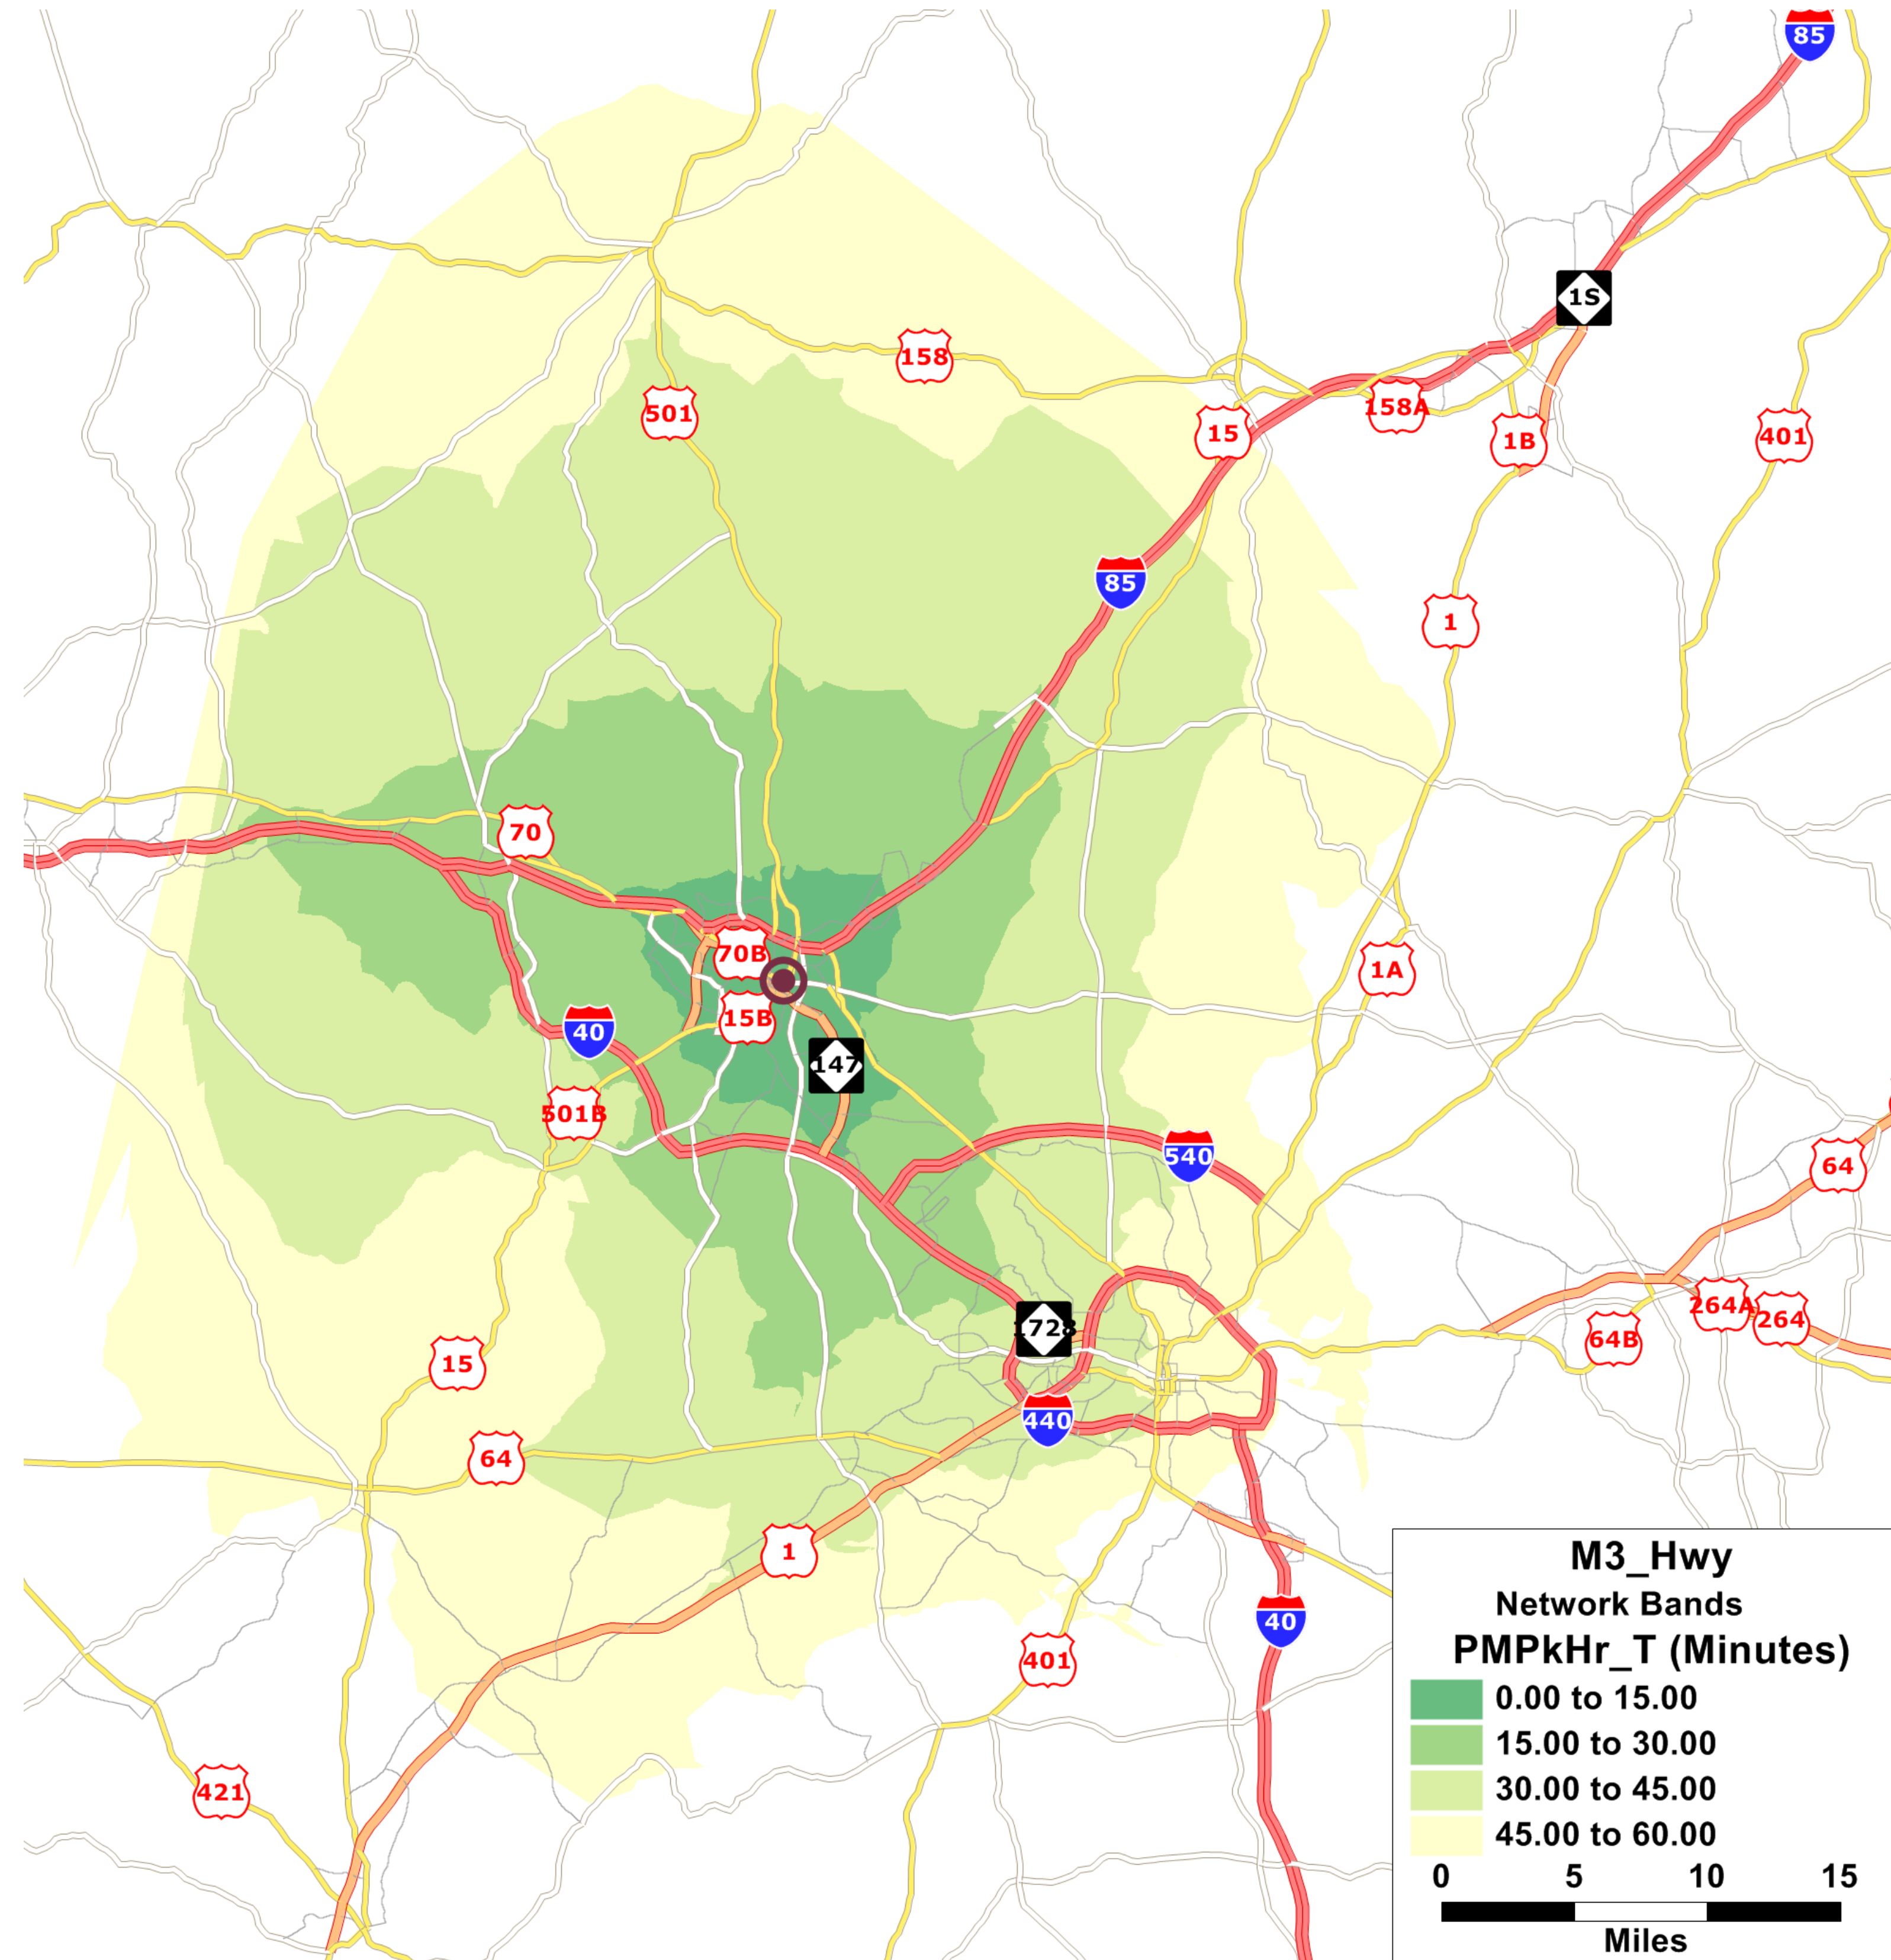

# Downtown Durham — Isochrone Maps

Moderate1: 2040 MTP/Community Plan

Moderate3: 2040 MTP, Hwy+, no FG/Community Plan

Aspirational1: 2040 MTP, Transit+ / AIM High

Aspirational2: 2040 MTP/ AIM High