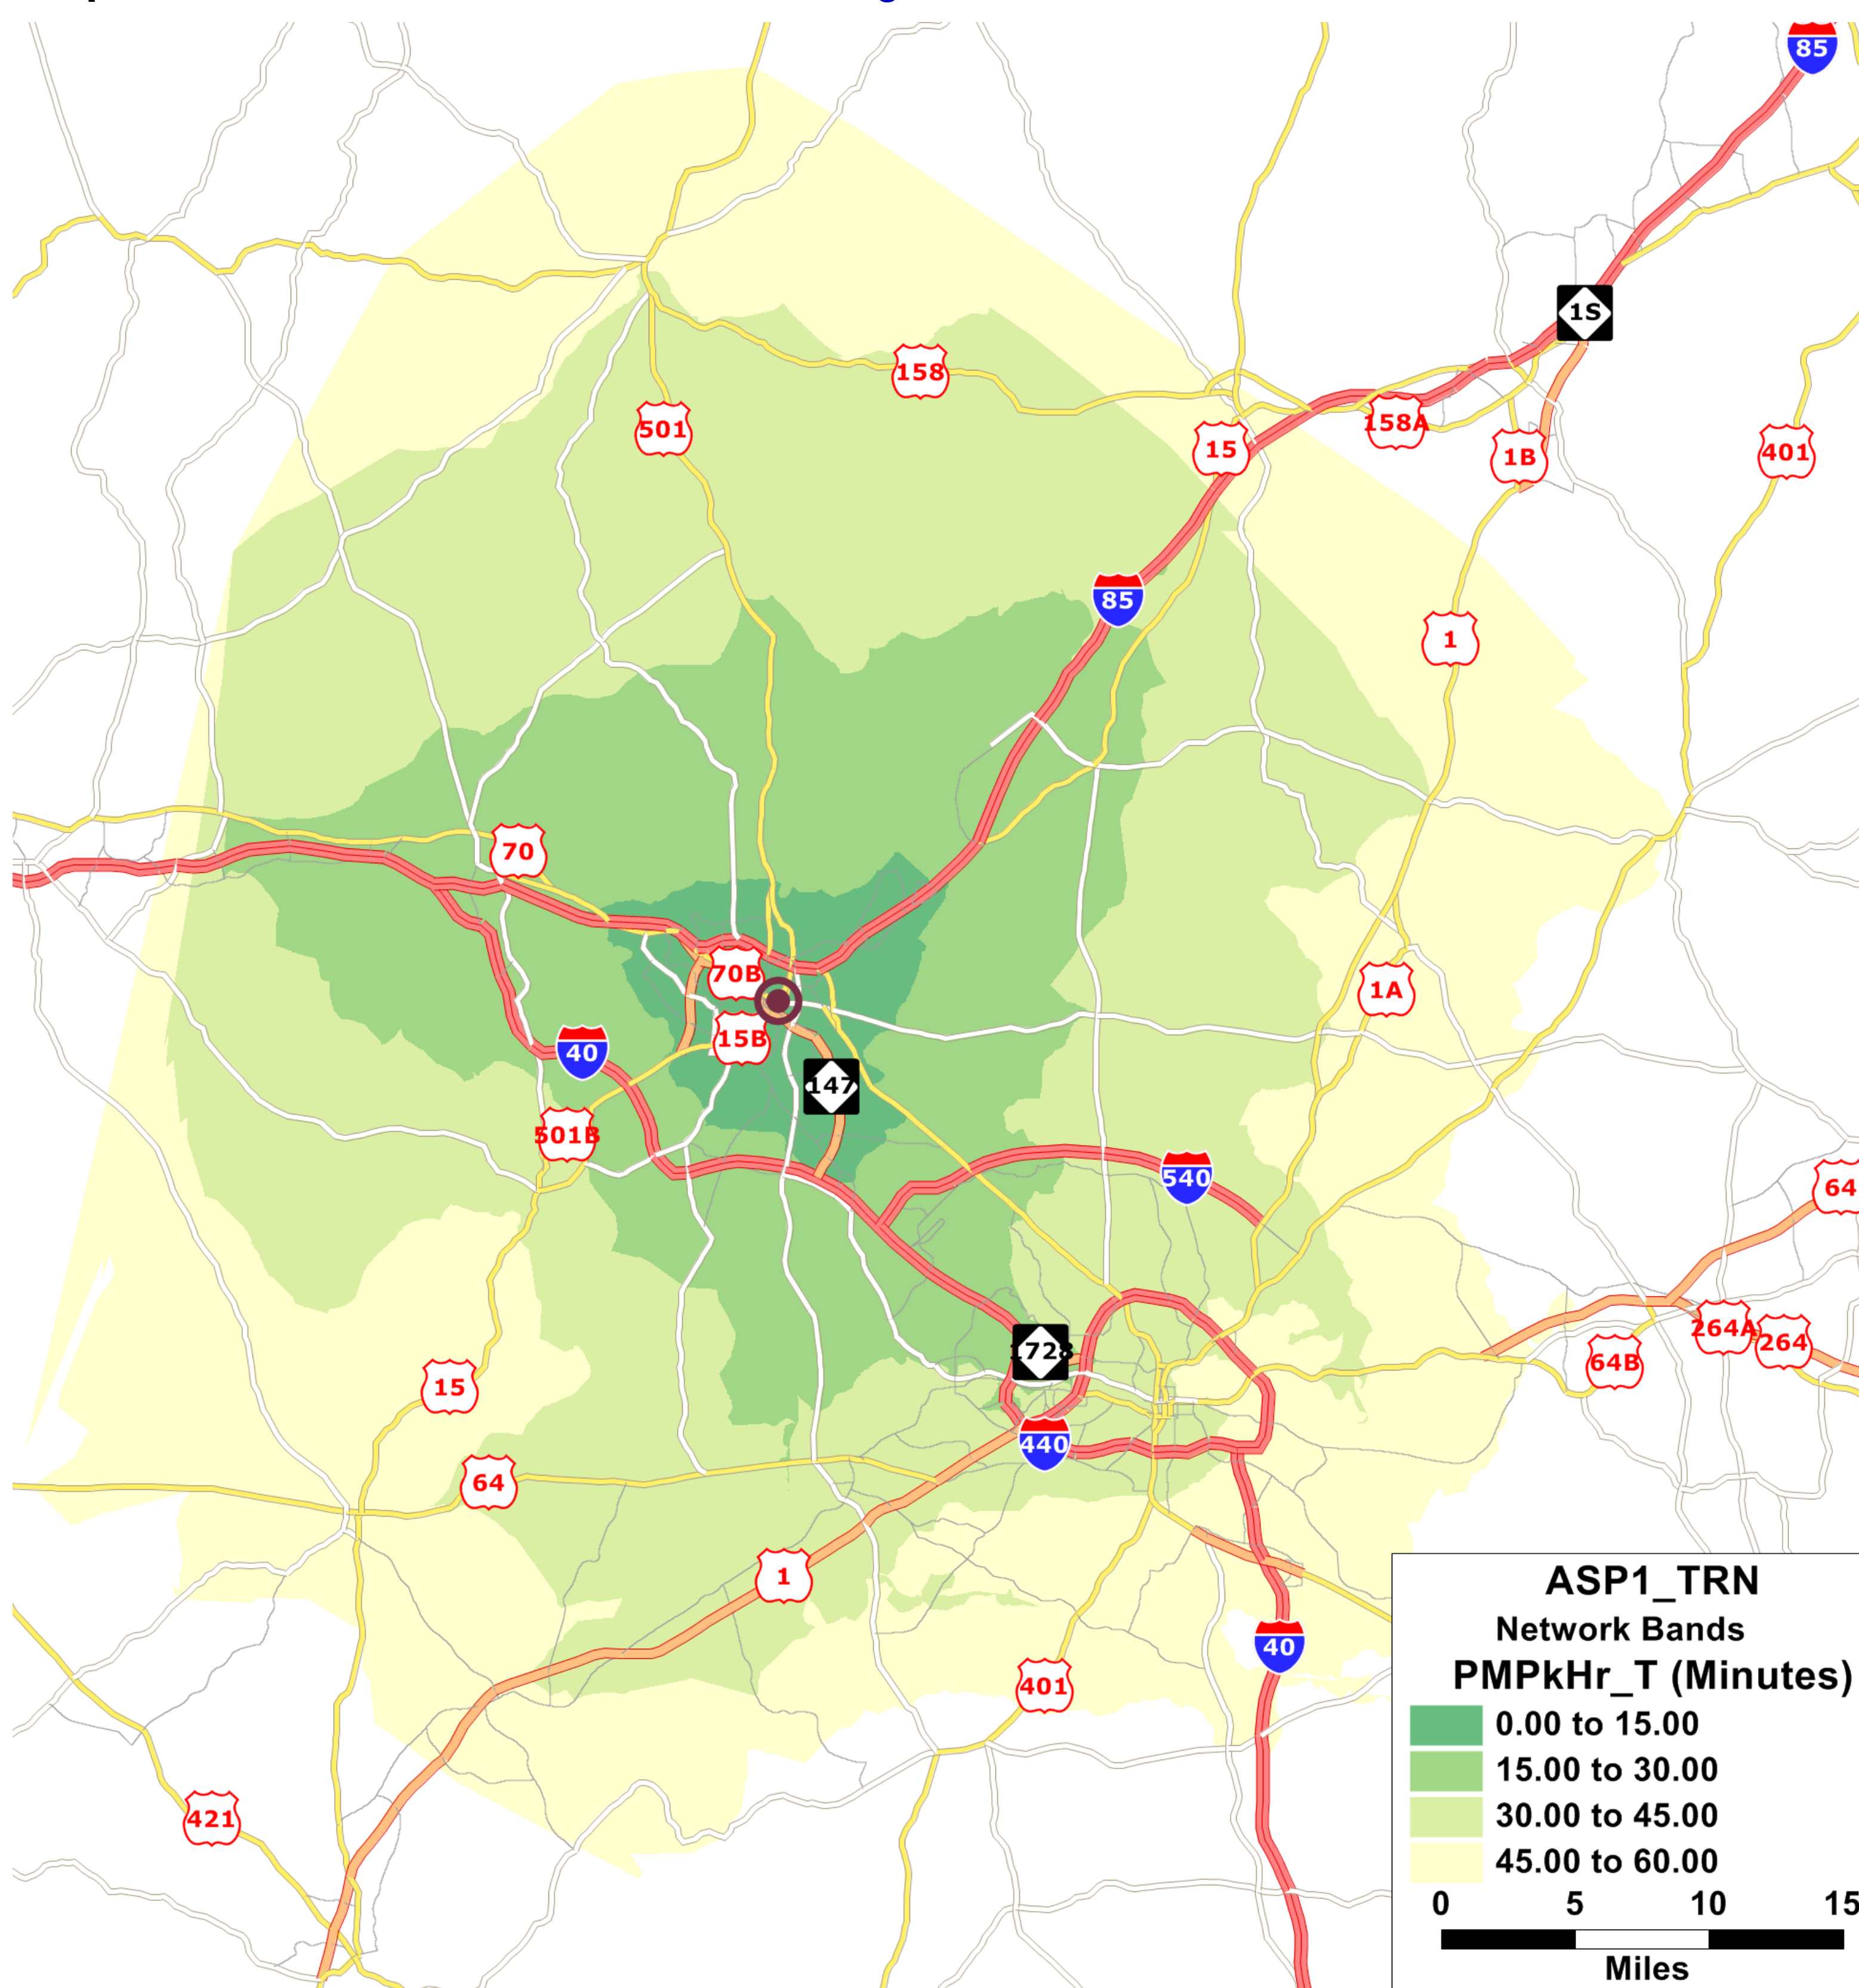

# Downtown Durham — Isochrone Maps

Moderate1: 2040 MTP/Community Plan

Moderate3: 2040 MTP, Hwy+, no FG/Community Plan

Aspirational1: 2040 MTP, Transit+ / AIM High

Aspirational2: 2040 MTP/ AIM High