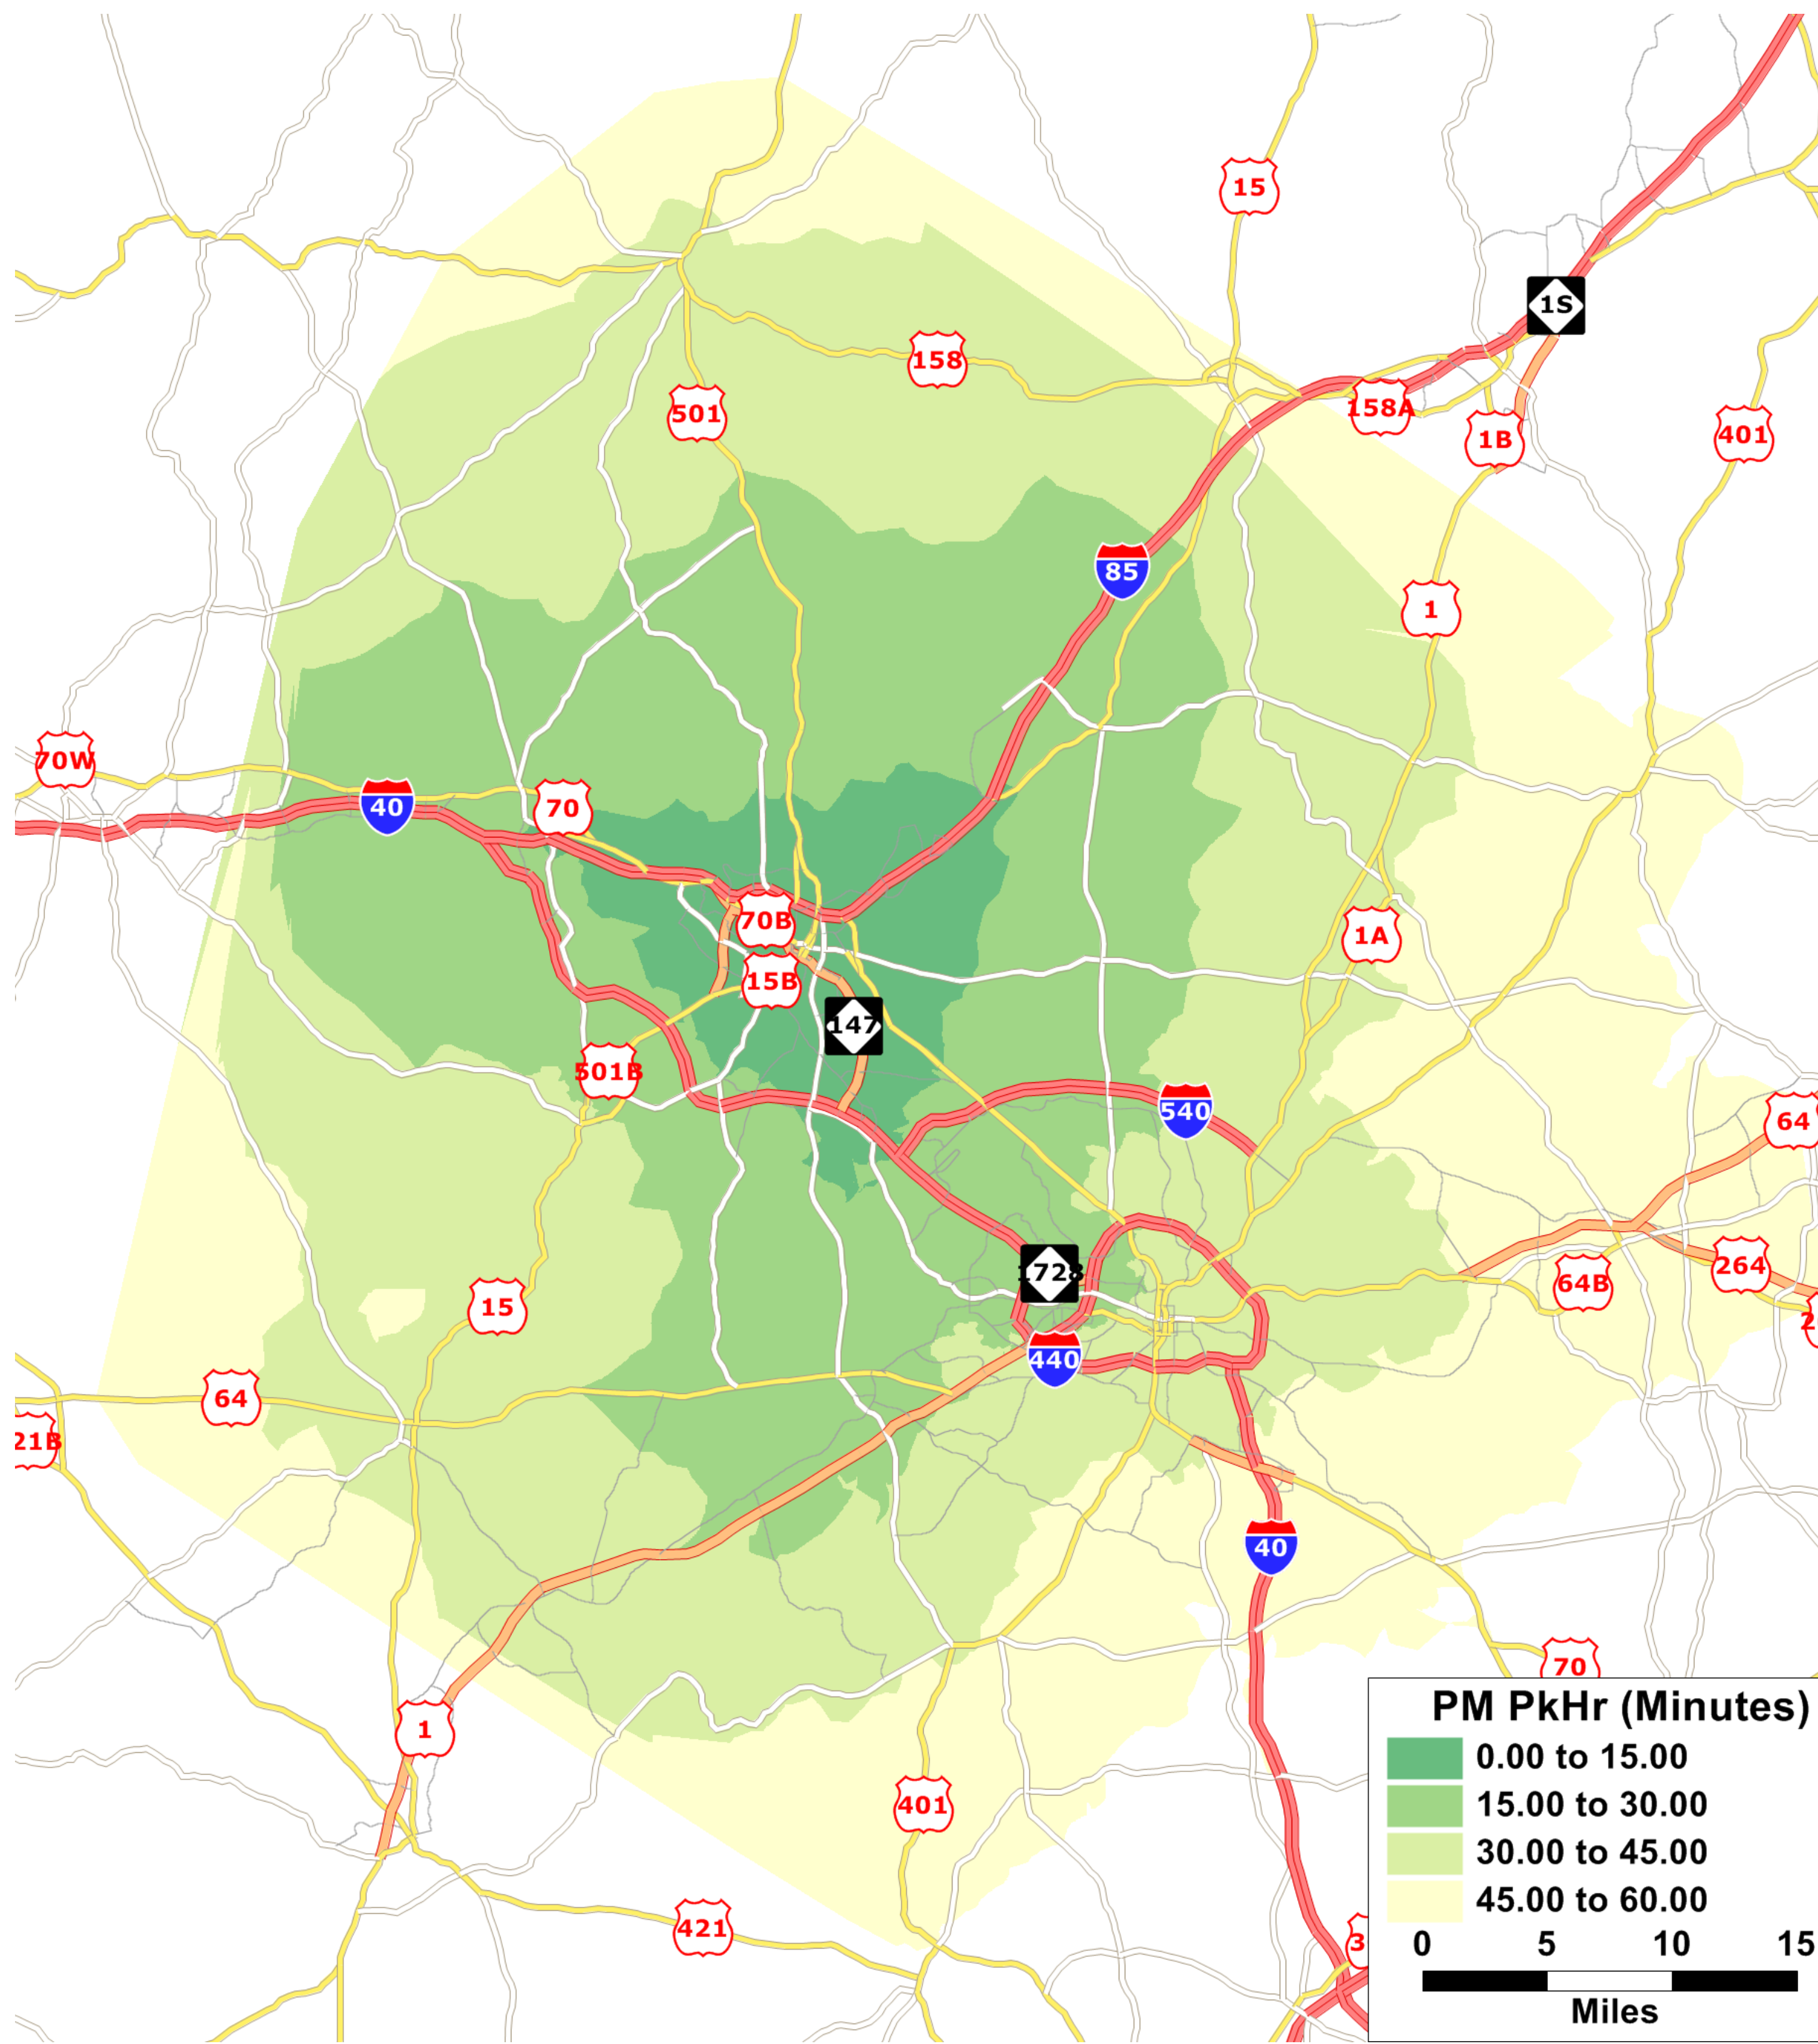

# Downtown Durham — Isochrone Maps

Moderate1: 2040 MTP/Community Plan

Moderate3: 2040 MTP, Hwy+, no FG/Community Plan

Aspirational1: 2040 MTP, Transit+ / AIM High

Aspirational2: 2040 MTP/ AIM High