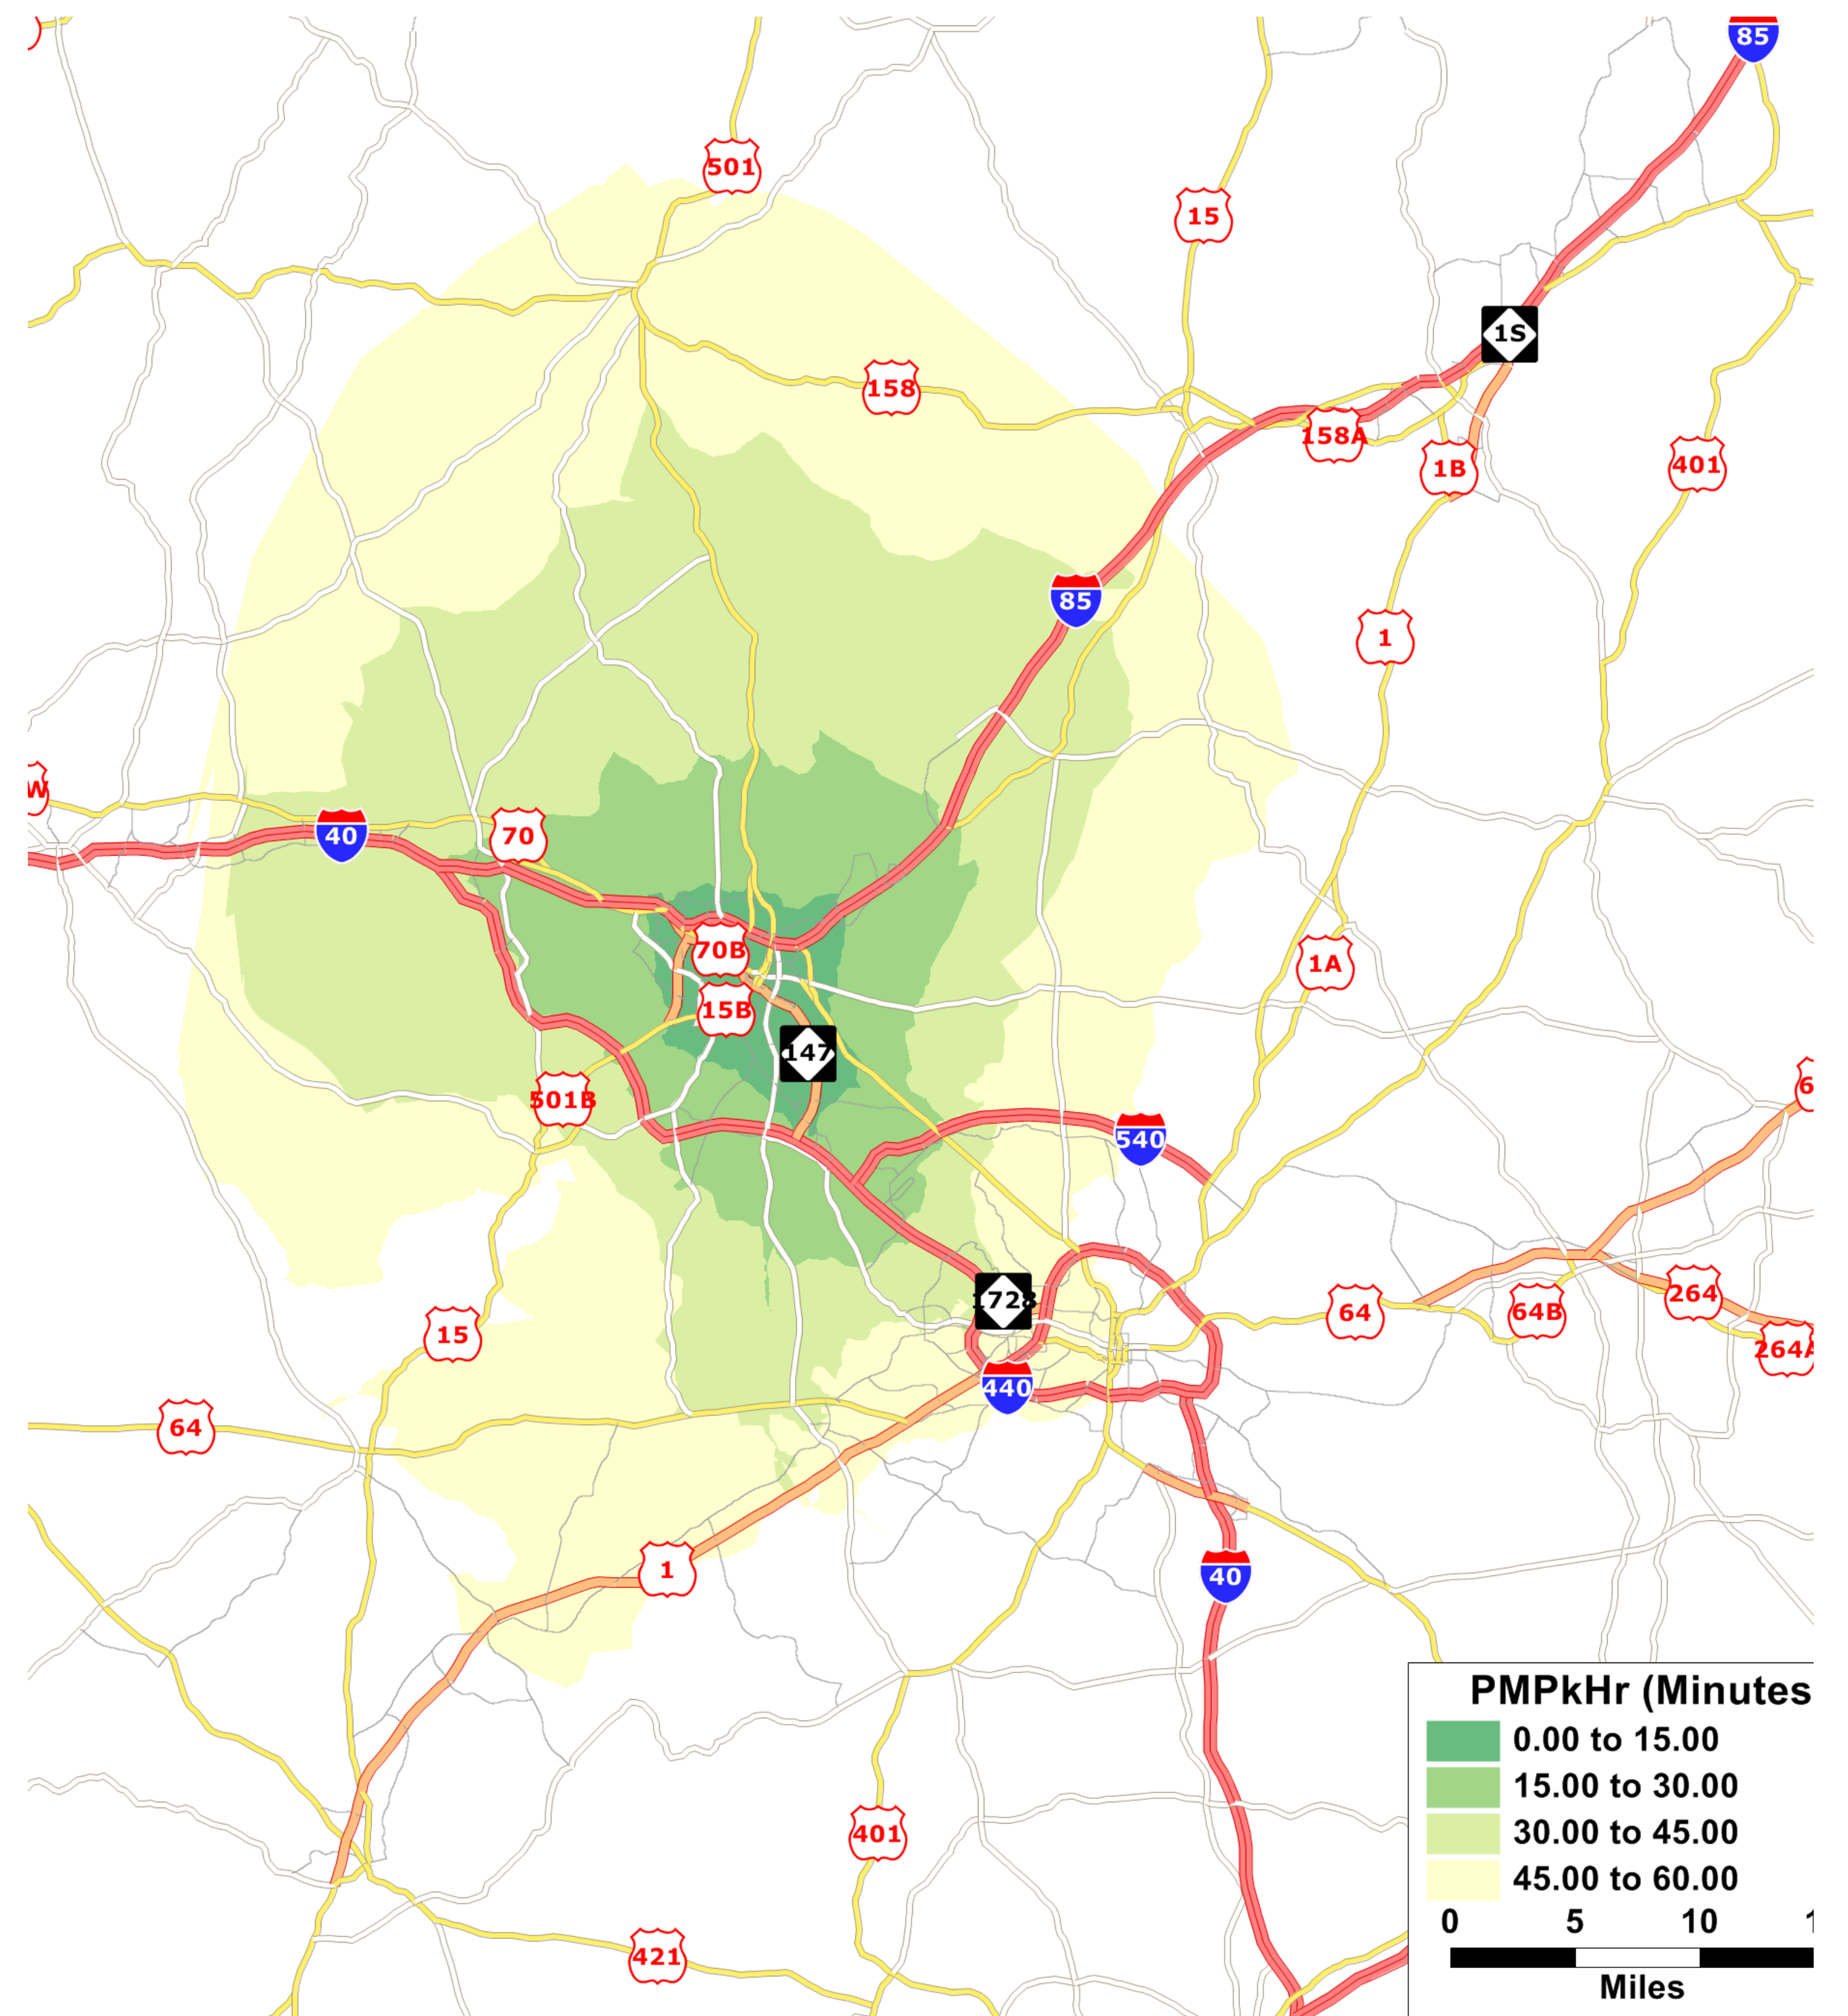

# Downtown Durham — Isochrone Maps

Moderate1: 2040 MTP/Community Plan

Moderate3: 2040 MTP, Hwy+, no FG/Community Plan

Aspirational1: 2040 MTP, Transit+ / AIM High

Aspirational2: 2040 MTP/ AIM High