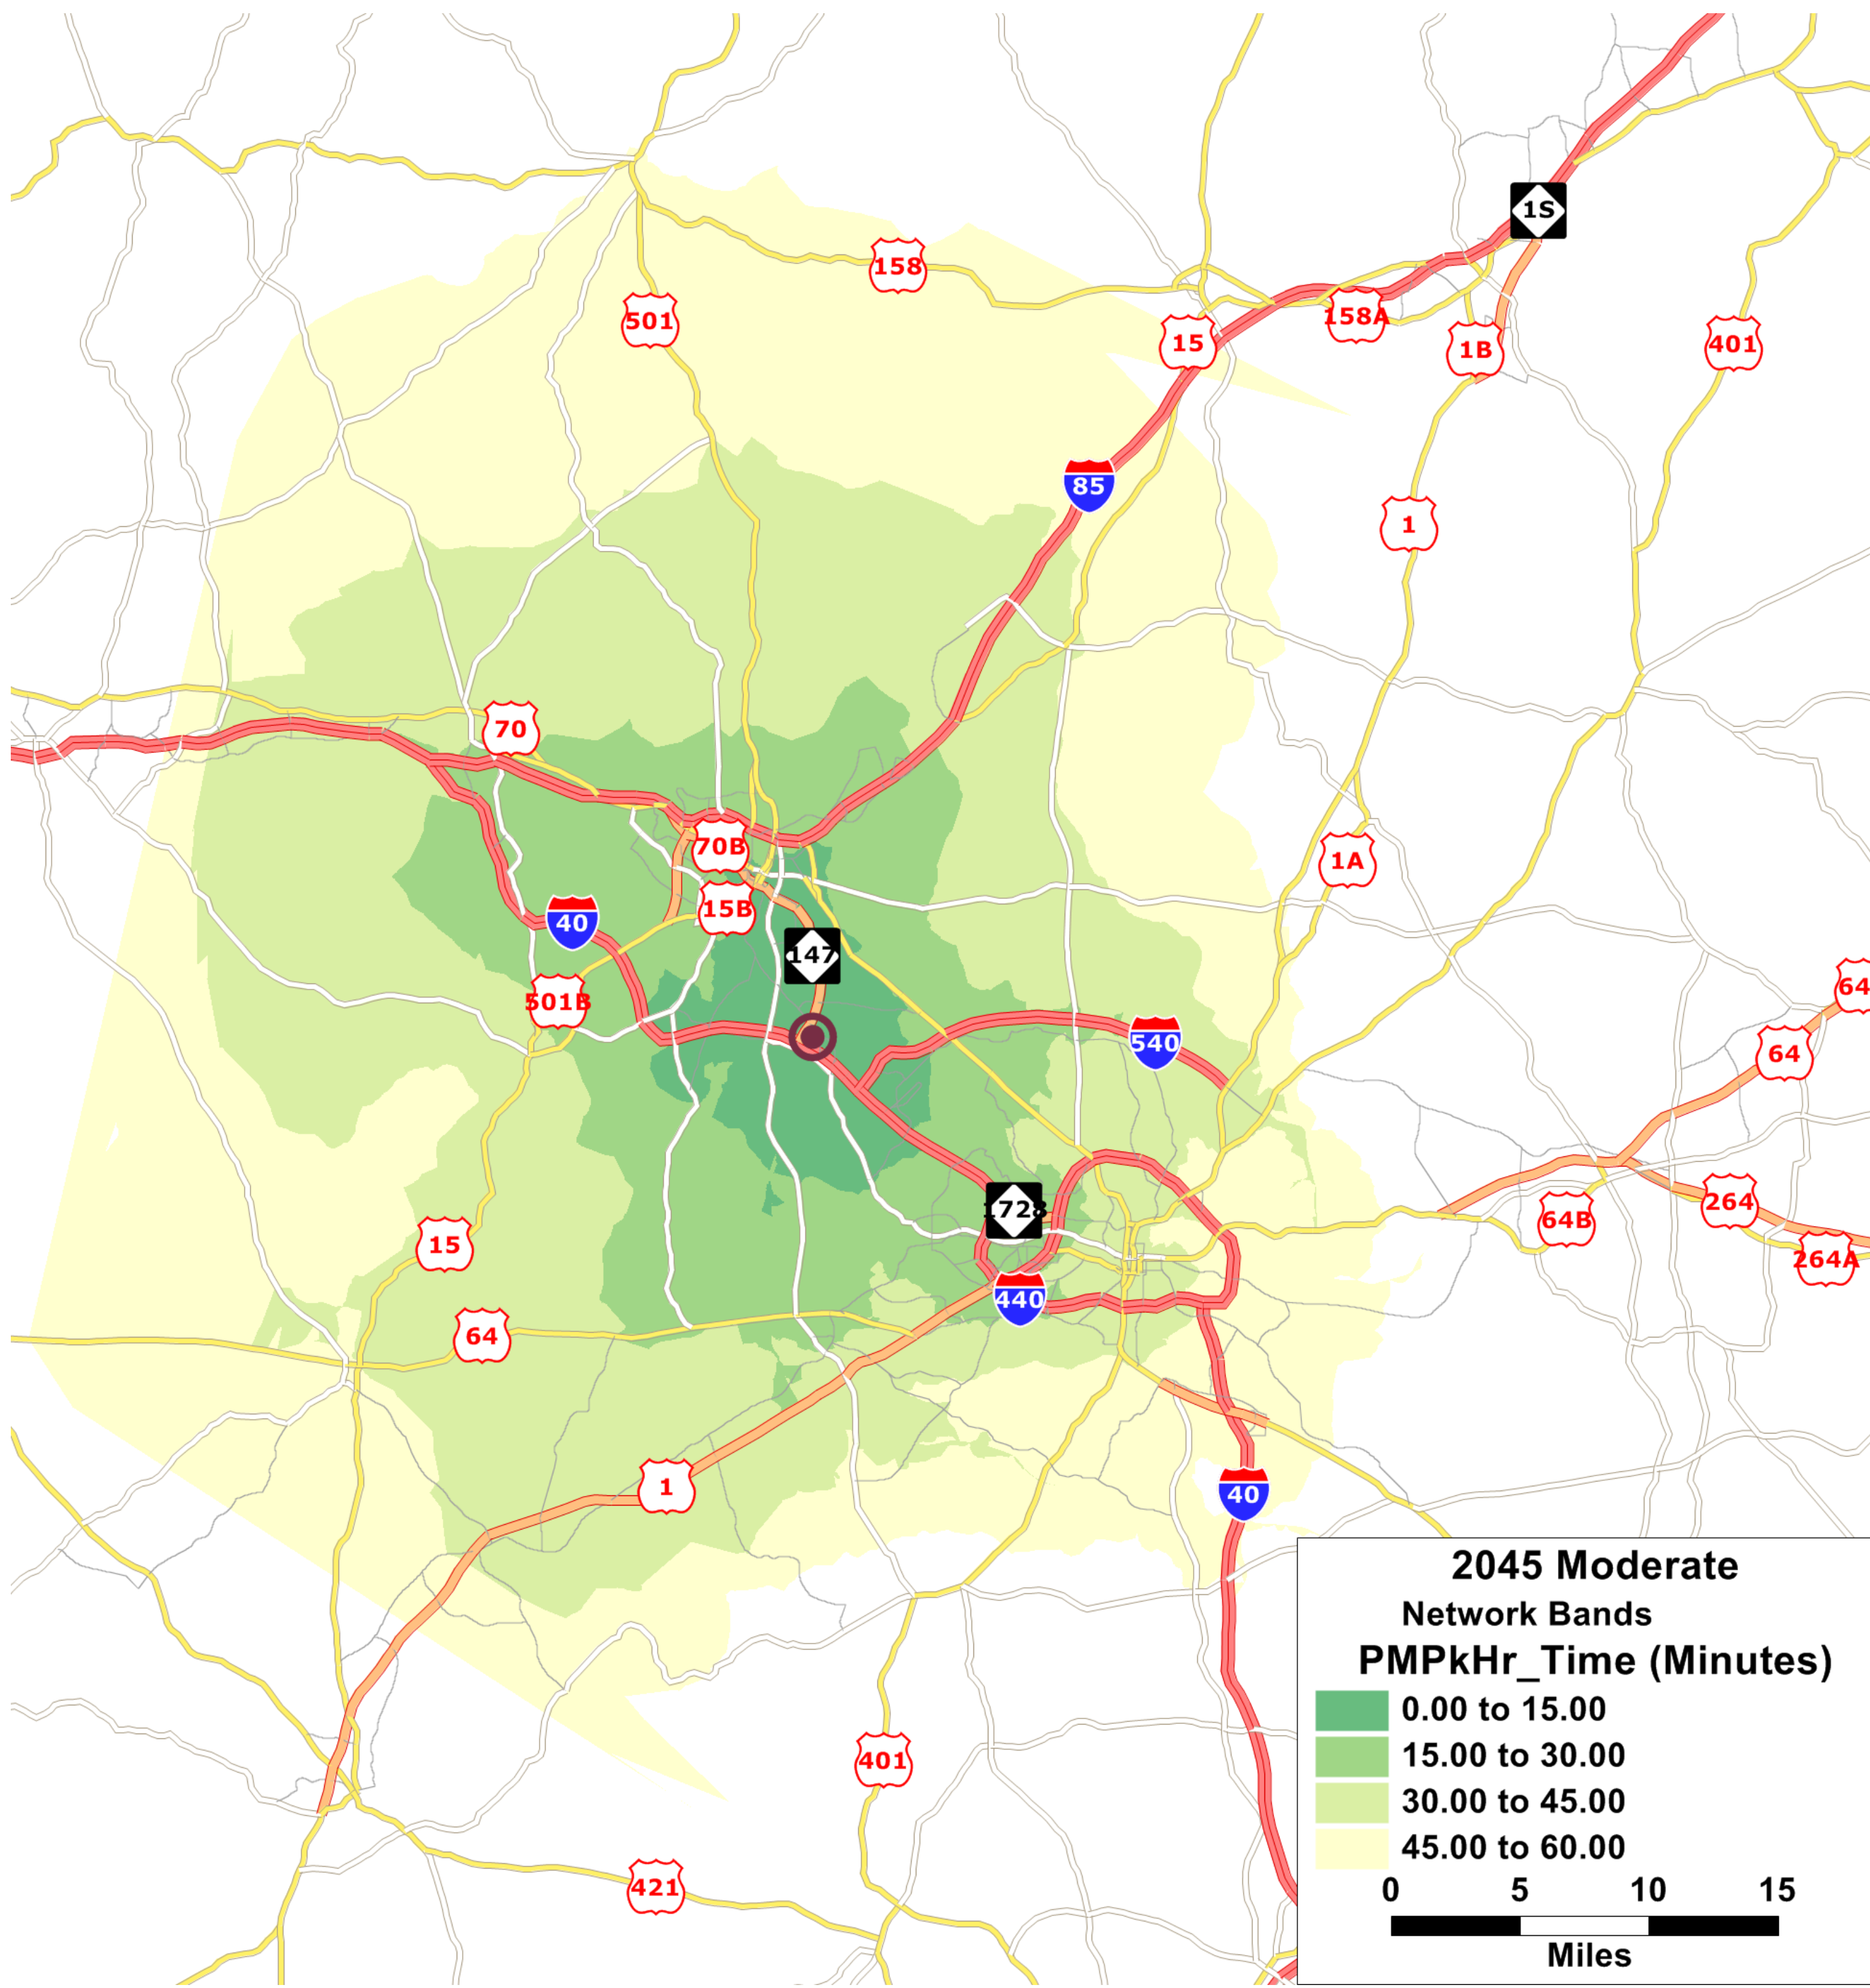

# Research Triangle Park (RTP) — Isochrone Maps

Moderate1: 2040 MTP/Community Plan

Moderate3: 2040 MTP, Hwy+, no FG/Community Plan

Aspirational1: 2040 MTP, Transit+ / AIM High

Aspirational2: 2040 MTP/ AIM High