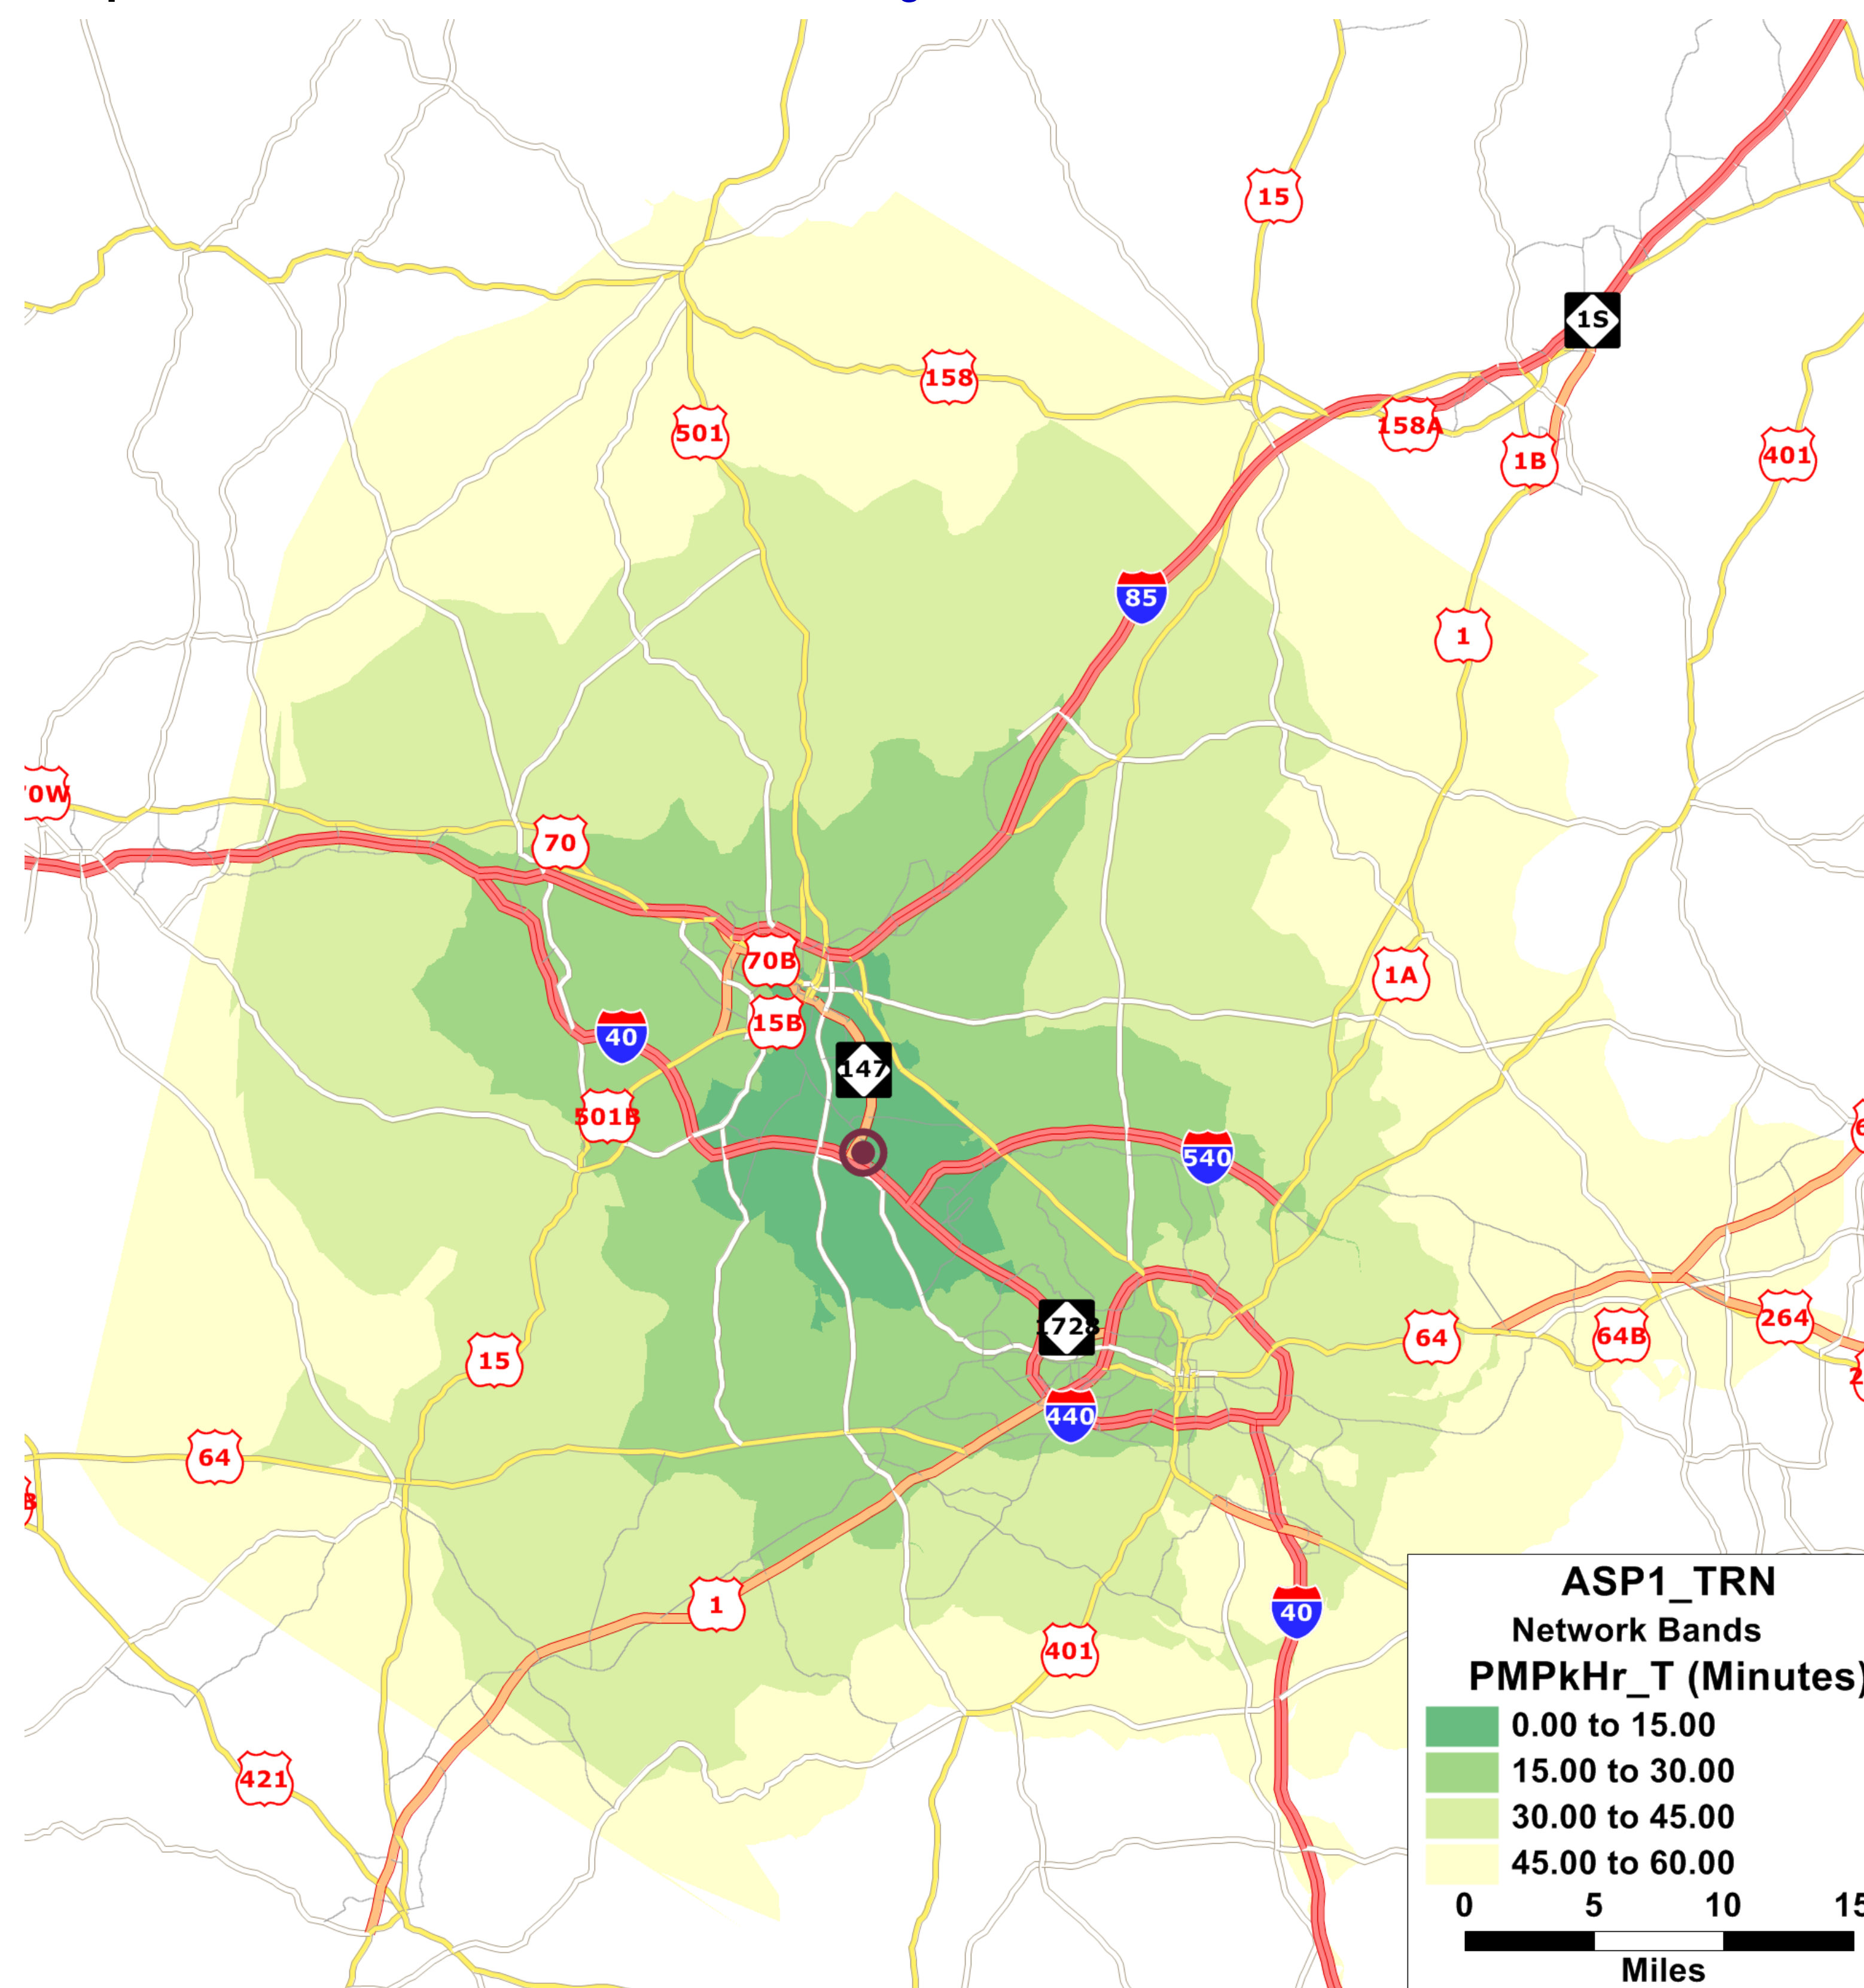

# Research Triangle Park (RTP) — Isochrone Maps

Moderate1: 2040 MTP/Community Plan

Moderate3: 2040 MTP, Hwy+, no FG/Community Plan

Aspirational1: 2040 MTP, Transit+ / AIM High

Aspirational2: 2040 MTP/ AIM High