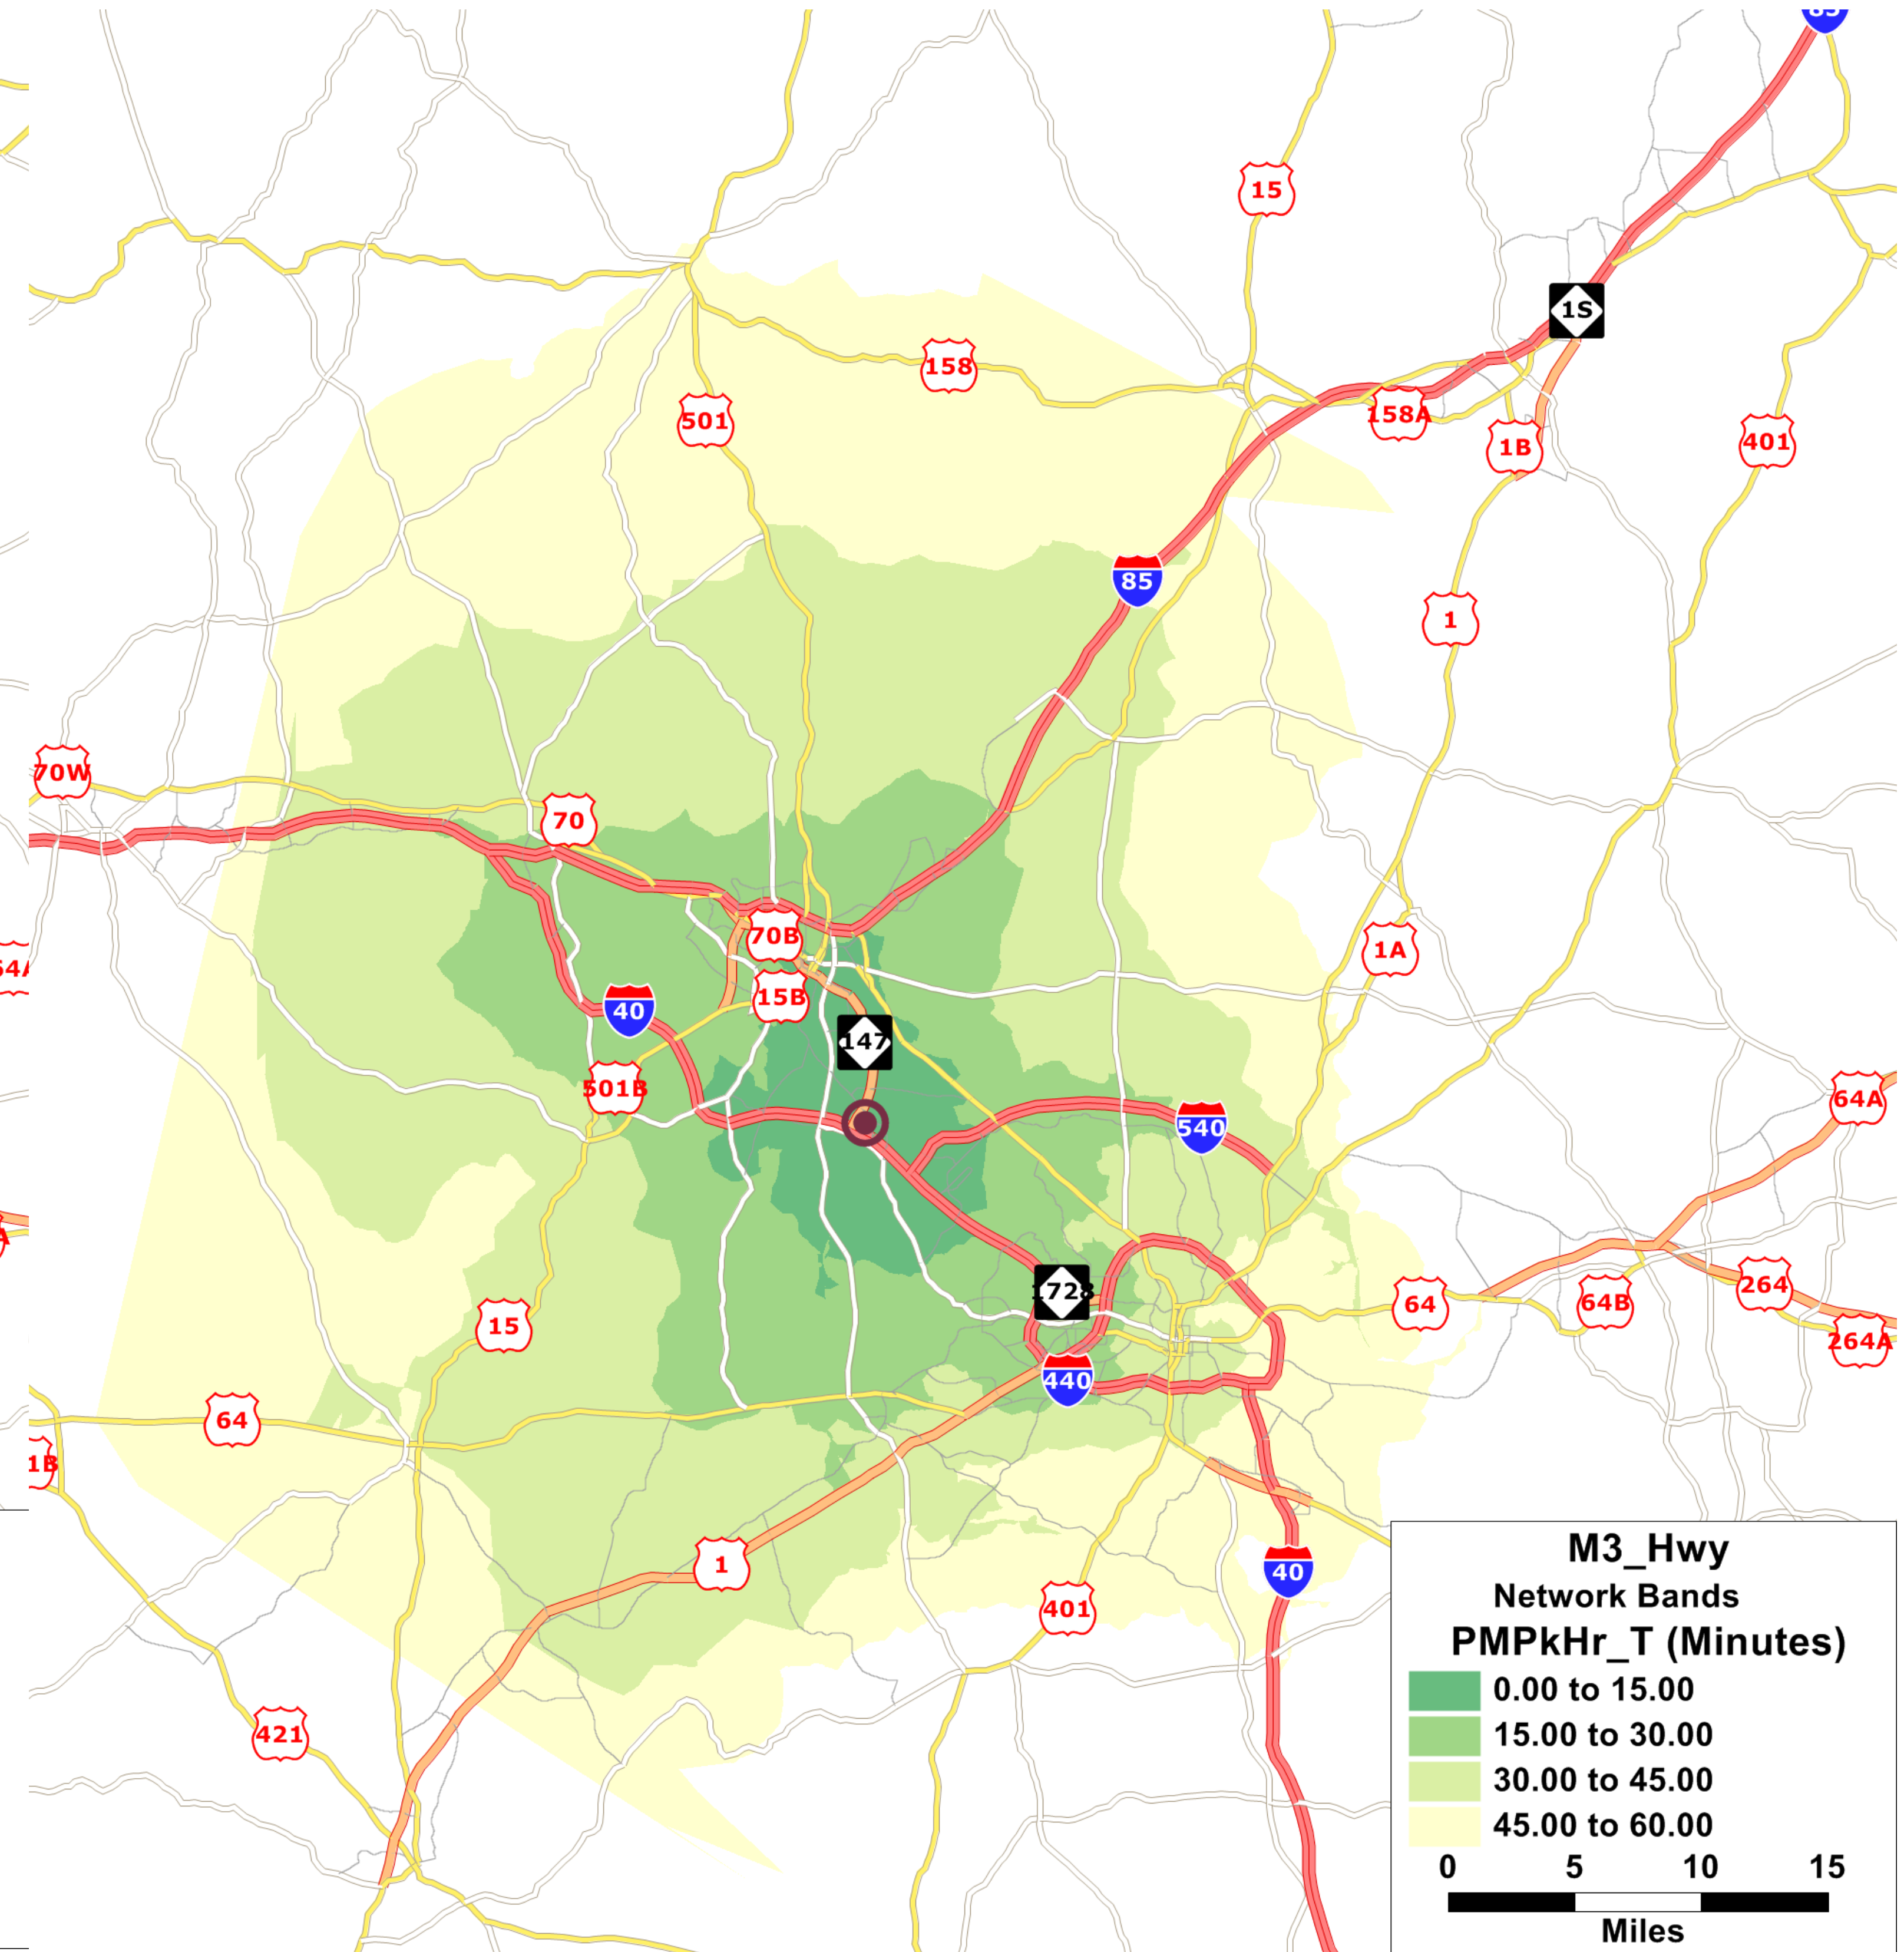

# Research Triangle Park (RTP) — Isochrone Maps

Moderate1: 2040 MTP/Community Plan

Moderate3: 2040 MTP, Hwy+, no FG/Community Plan

Aspirational1: 2040 MTP, Transit+ / AIM High

Aspirational2: 2040 MTP/ AIM High