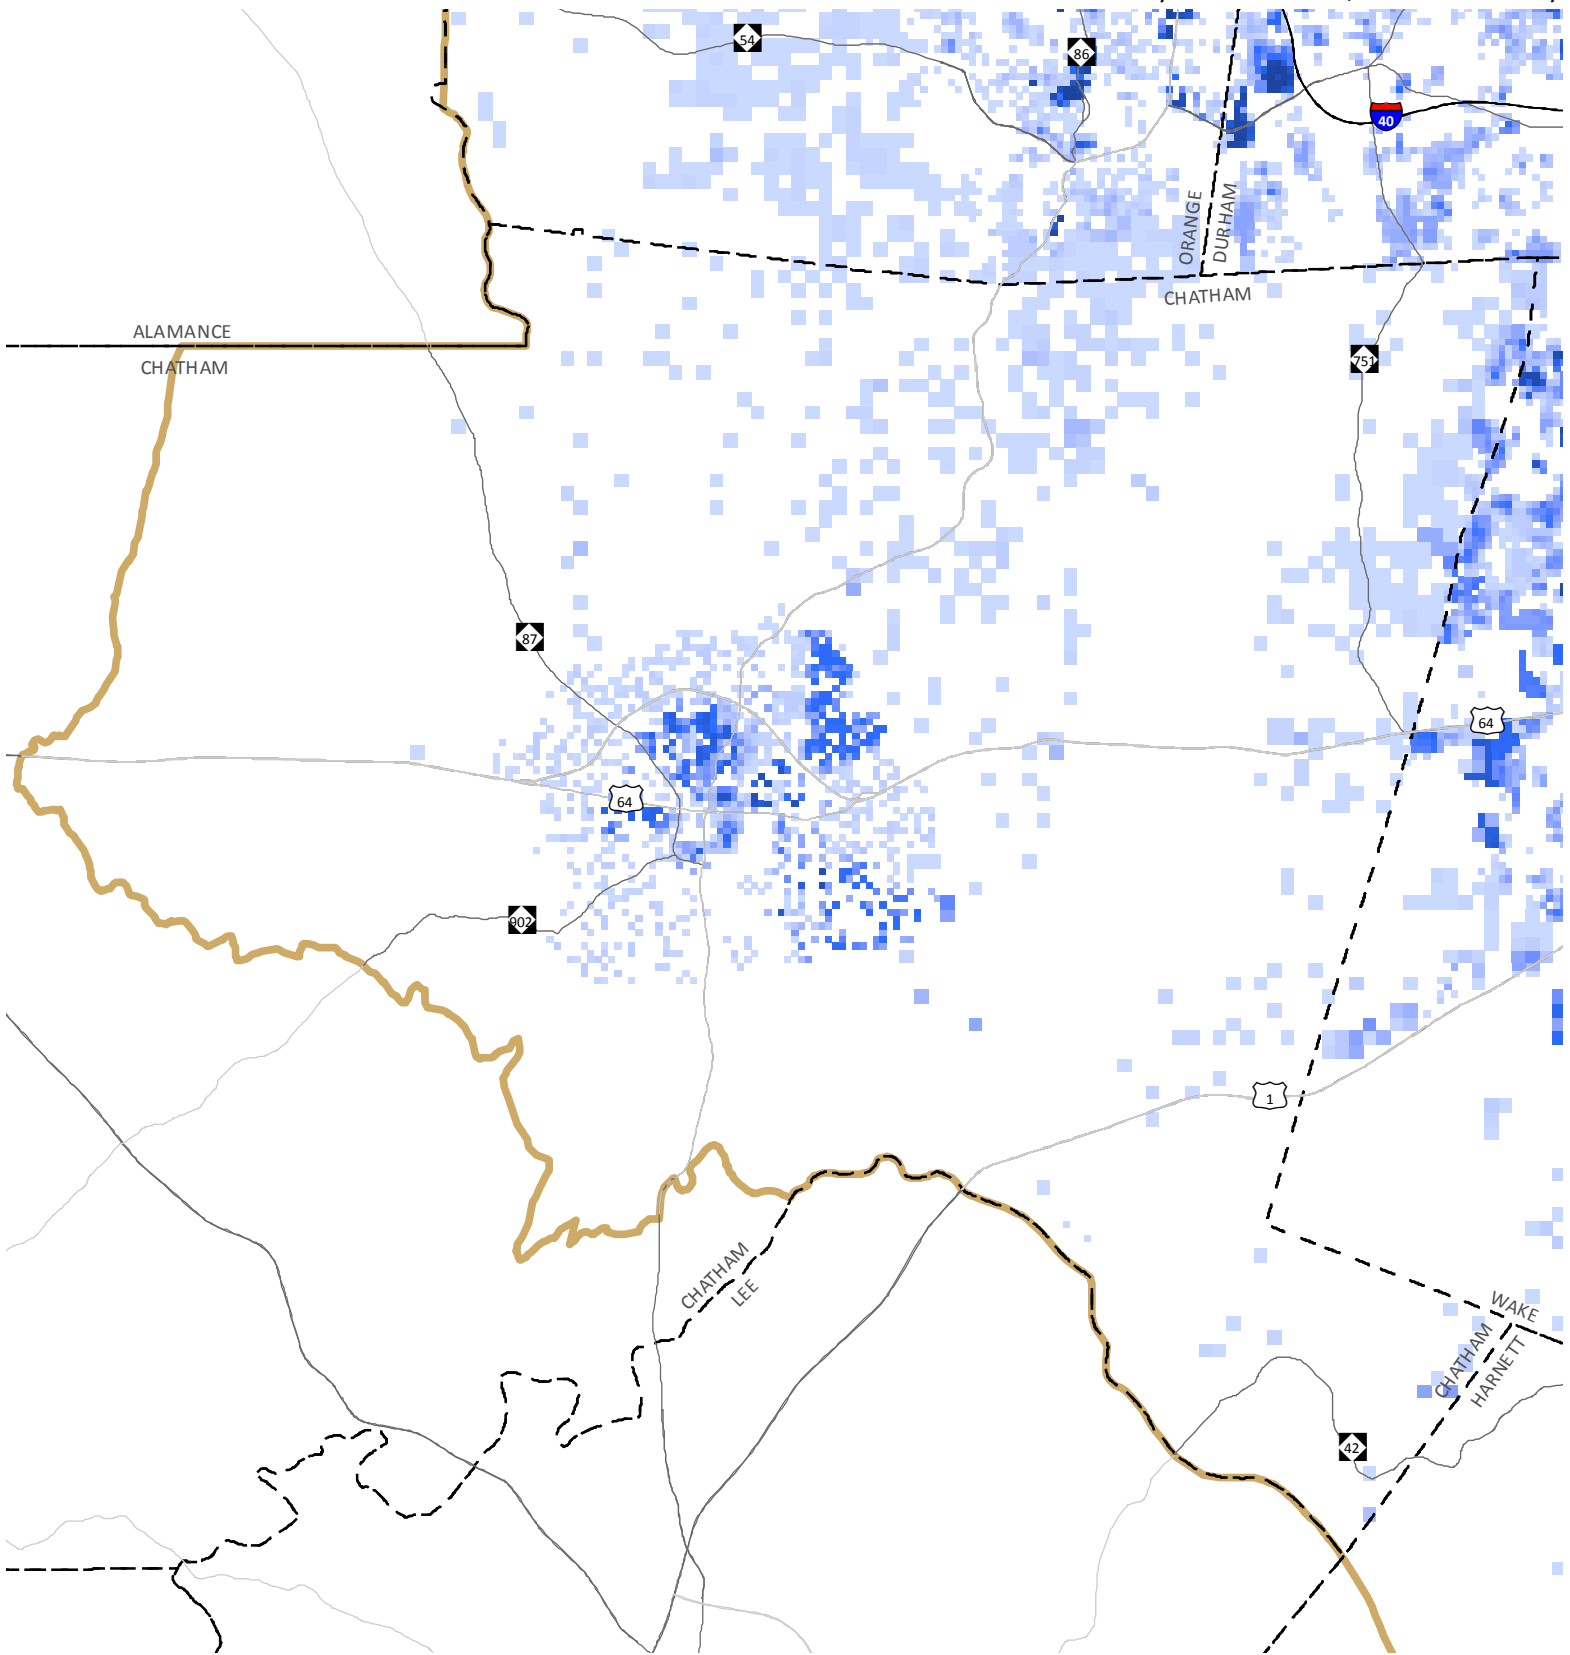

# Connect 2045 - Triangle Region Scenario Planning

Community Plans Scenario, Durham County

Regional Composite Map - New Household Distribution - 32-Year Forecast (2013-2045)

-  Study Area Boundary (TRM V.6)
-  County Boundary

# Connect 2045 - Triangle Region Scenario Planning

Community Plans Scenario, Orange County

Regional Composite Map - New Household Distribution - 32-Year Forecast (2013-2045)

-  Study Area Boundary (TRM V.6)
-  County Boundary

-  Interstate
-  US Hwy
-  State Hwy

See table named "Connect 2045 - Community Plans Output by Jurisdiction" for a summary of household and employment data allocated to individual cities, towns, and counties in the Triangle Region CommunityViz Model.

# Connect 2045 - Triangle Region Scenario Planning

Community Plans Scenario, Chatham County

Regional Composite Map - New Household Distribution - 32-Year Forecast (2013-2045)

 Study Area Boundary (TRM V.6)  
 County Boundary