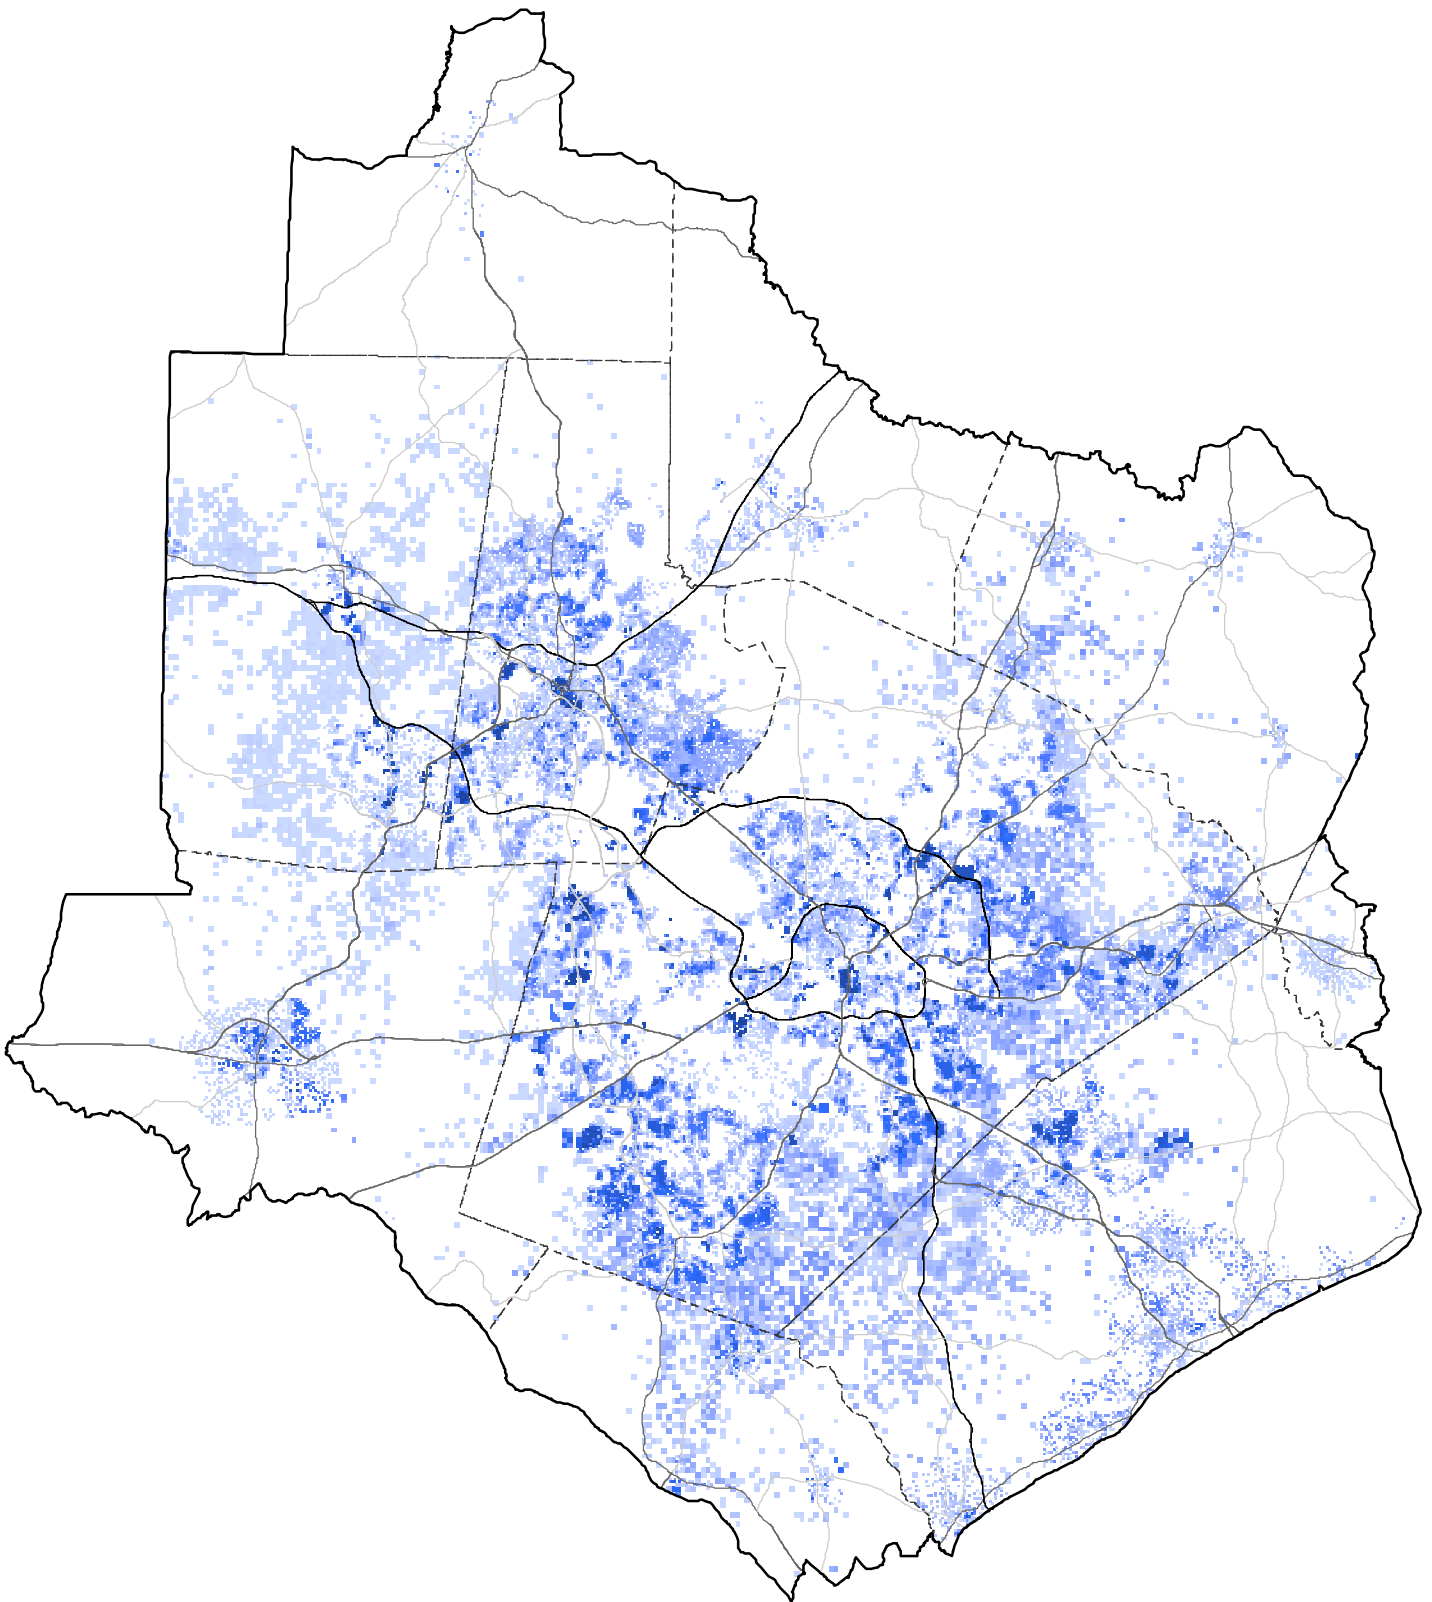

# Connect 2045 - Triangle Region Scenario Planning

Community Plans Scenario, 3.22.17

Regional Composite Map - New Household Distribution - 32-Year Forecast (2013-2045)

- County Boundaries
- Interstates/ Freeways
- US Highways
- NC Highways

# Connect 2045 - Triangle Region Scenario Planning

Community Plans Scenario, Durham County

Regional Composite Map - New Household Distribution - 32-Year Forecast (2013-2045)

-  Study Area Boundary (TRM V.6)
-  County Boundary

-  Interstate
-  US Hwy
-  State Hwy

See table named "Connect 2045 - Community Plans Output by Jurisdiction" for a summary of household and employment data allocated to individual cities, towns, and counties in the Triangle Region CommunityViz Model.

# Connect 2045 - Triangle Region Scenario Planning

Community Plans Scenario, Orange County

Regional Composite Map - New Household Distribution - 32-Year Forecast (2013-2045)

-  Study Area Boundary (TRM V.6)
-  County Boundary