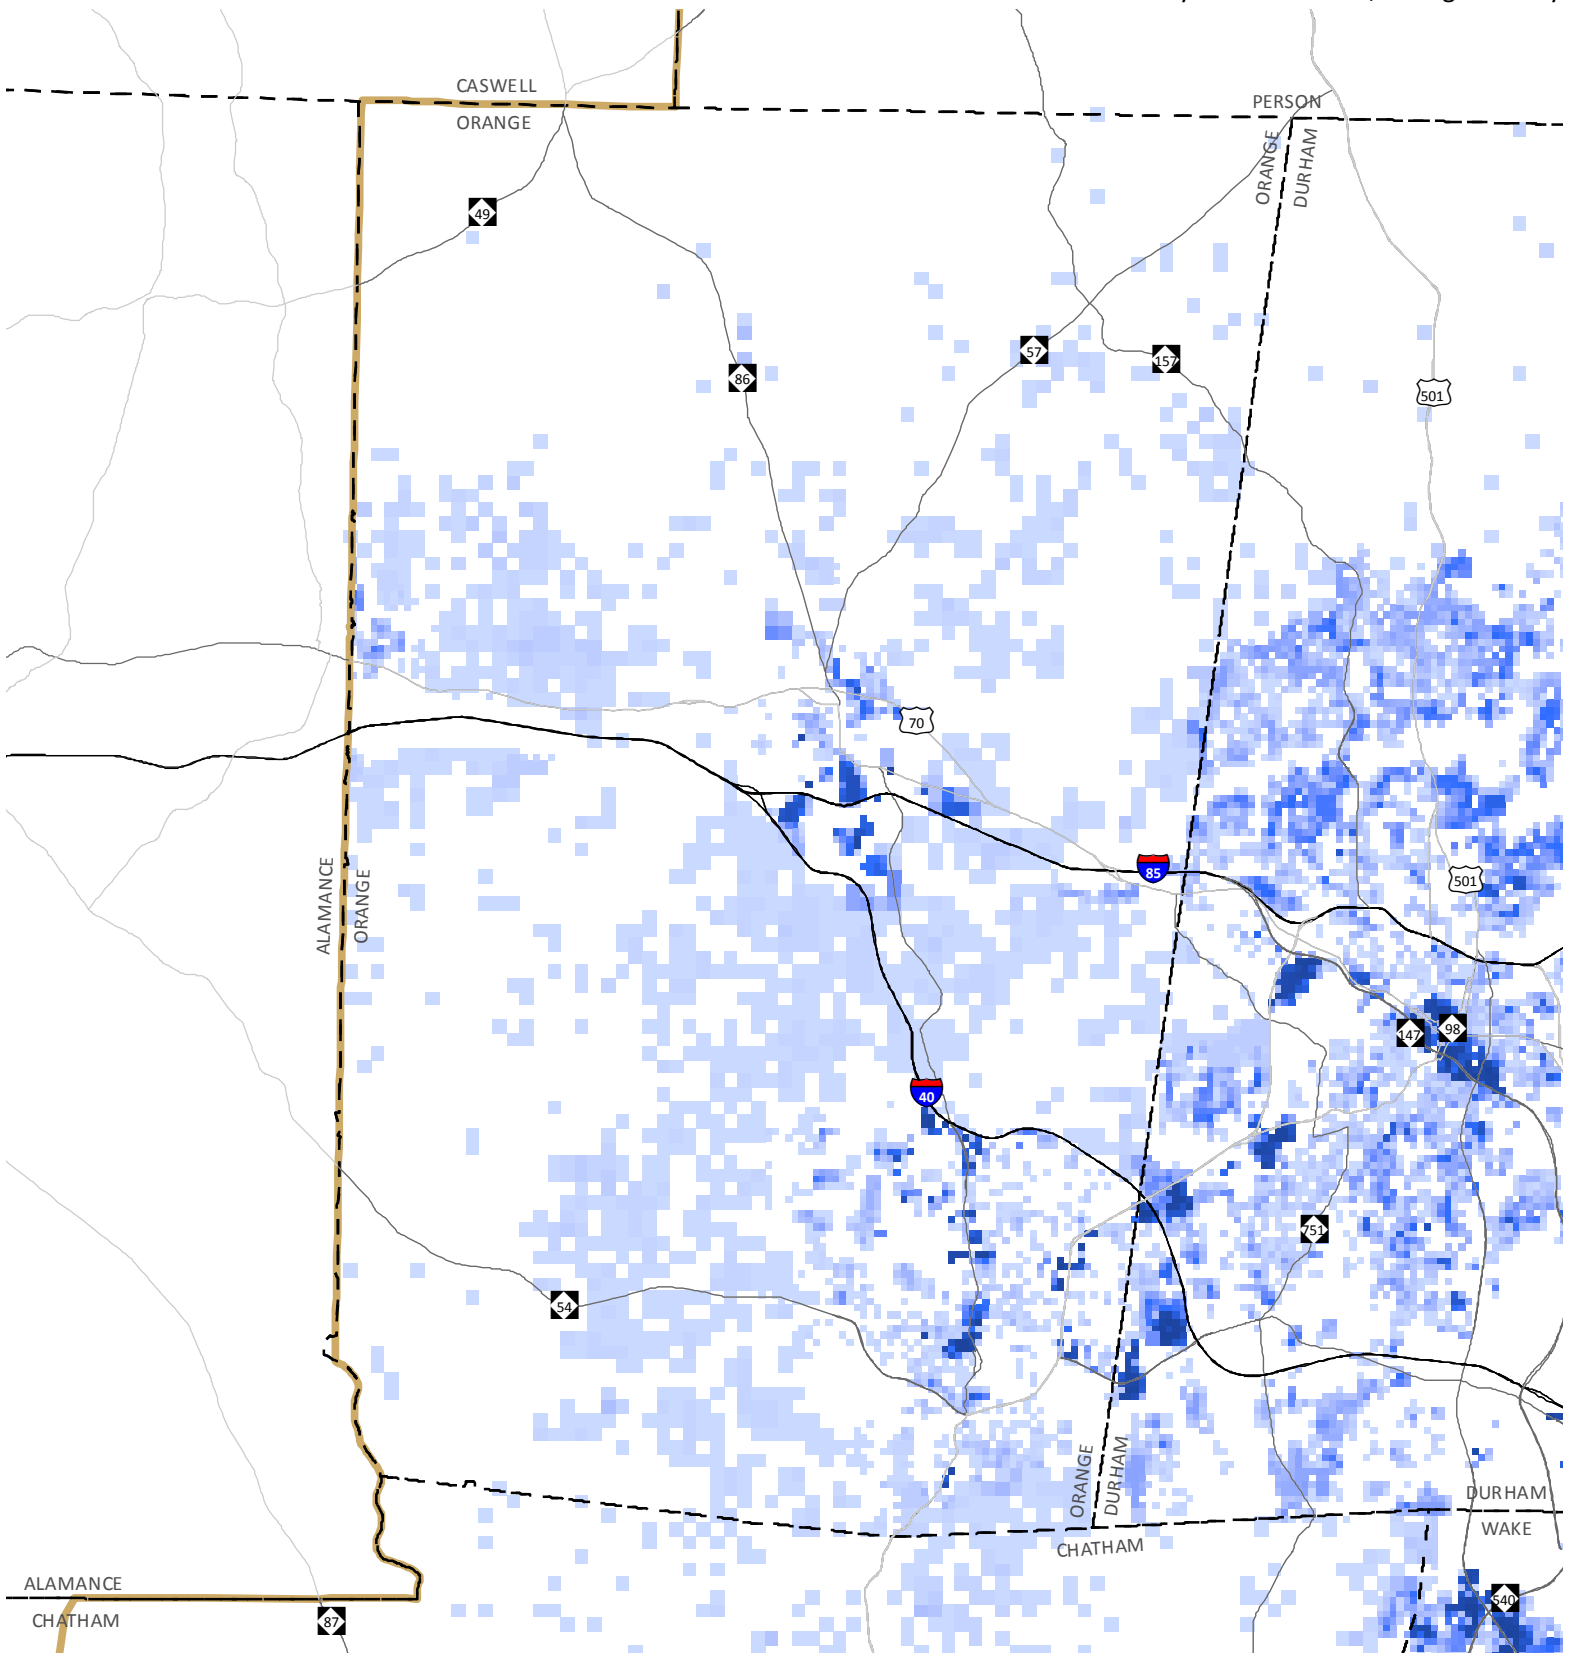

# Connect 2045 - Triangle Region Scenario Planning

Community Plans Scenario, 3.22.17

Regional Composite Map - New Household Distribution - 32-Year Forecast (2013-2045)

- County Boundaries
- Interstates/ Freeways
- US Highways
- NC Highways

# Connect 2045 - Triangle Region Scenario Planning

Community Plans Scenario, Durham County

Regional Composite Map - New Household Distribution - 32-Year Forecast (2013-2045)

-  Study Area Boundary (TRM V.6)
-  County Boundary

-  Interstate
-  US Hwy
-  State Hwy

See table named "Connect 2045 - Community Plans Output by Jurisdiction" for a summary of household and employment data allocated to individual cities, towns, and counties in the Triangle Region CommunityViz Model.

# Connect 2045 - Triangle Region Scenario Planning

Community Plans Scenario, Orange County

Regional Composite Map - New Household Distribution - 32-Year Forecast (2013-2045)

-  Study Area Boundary (TRM V.6)
-  County Boundary