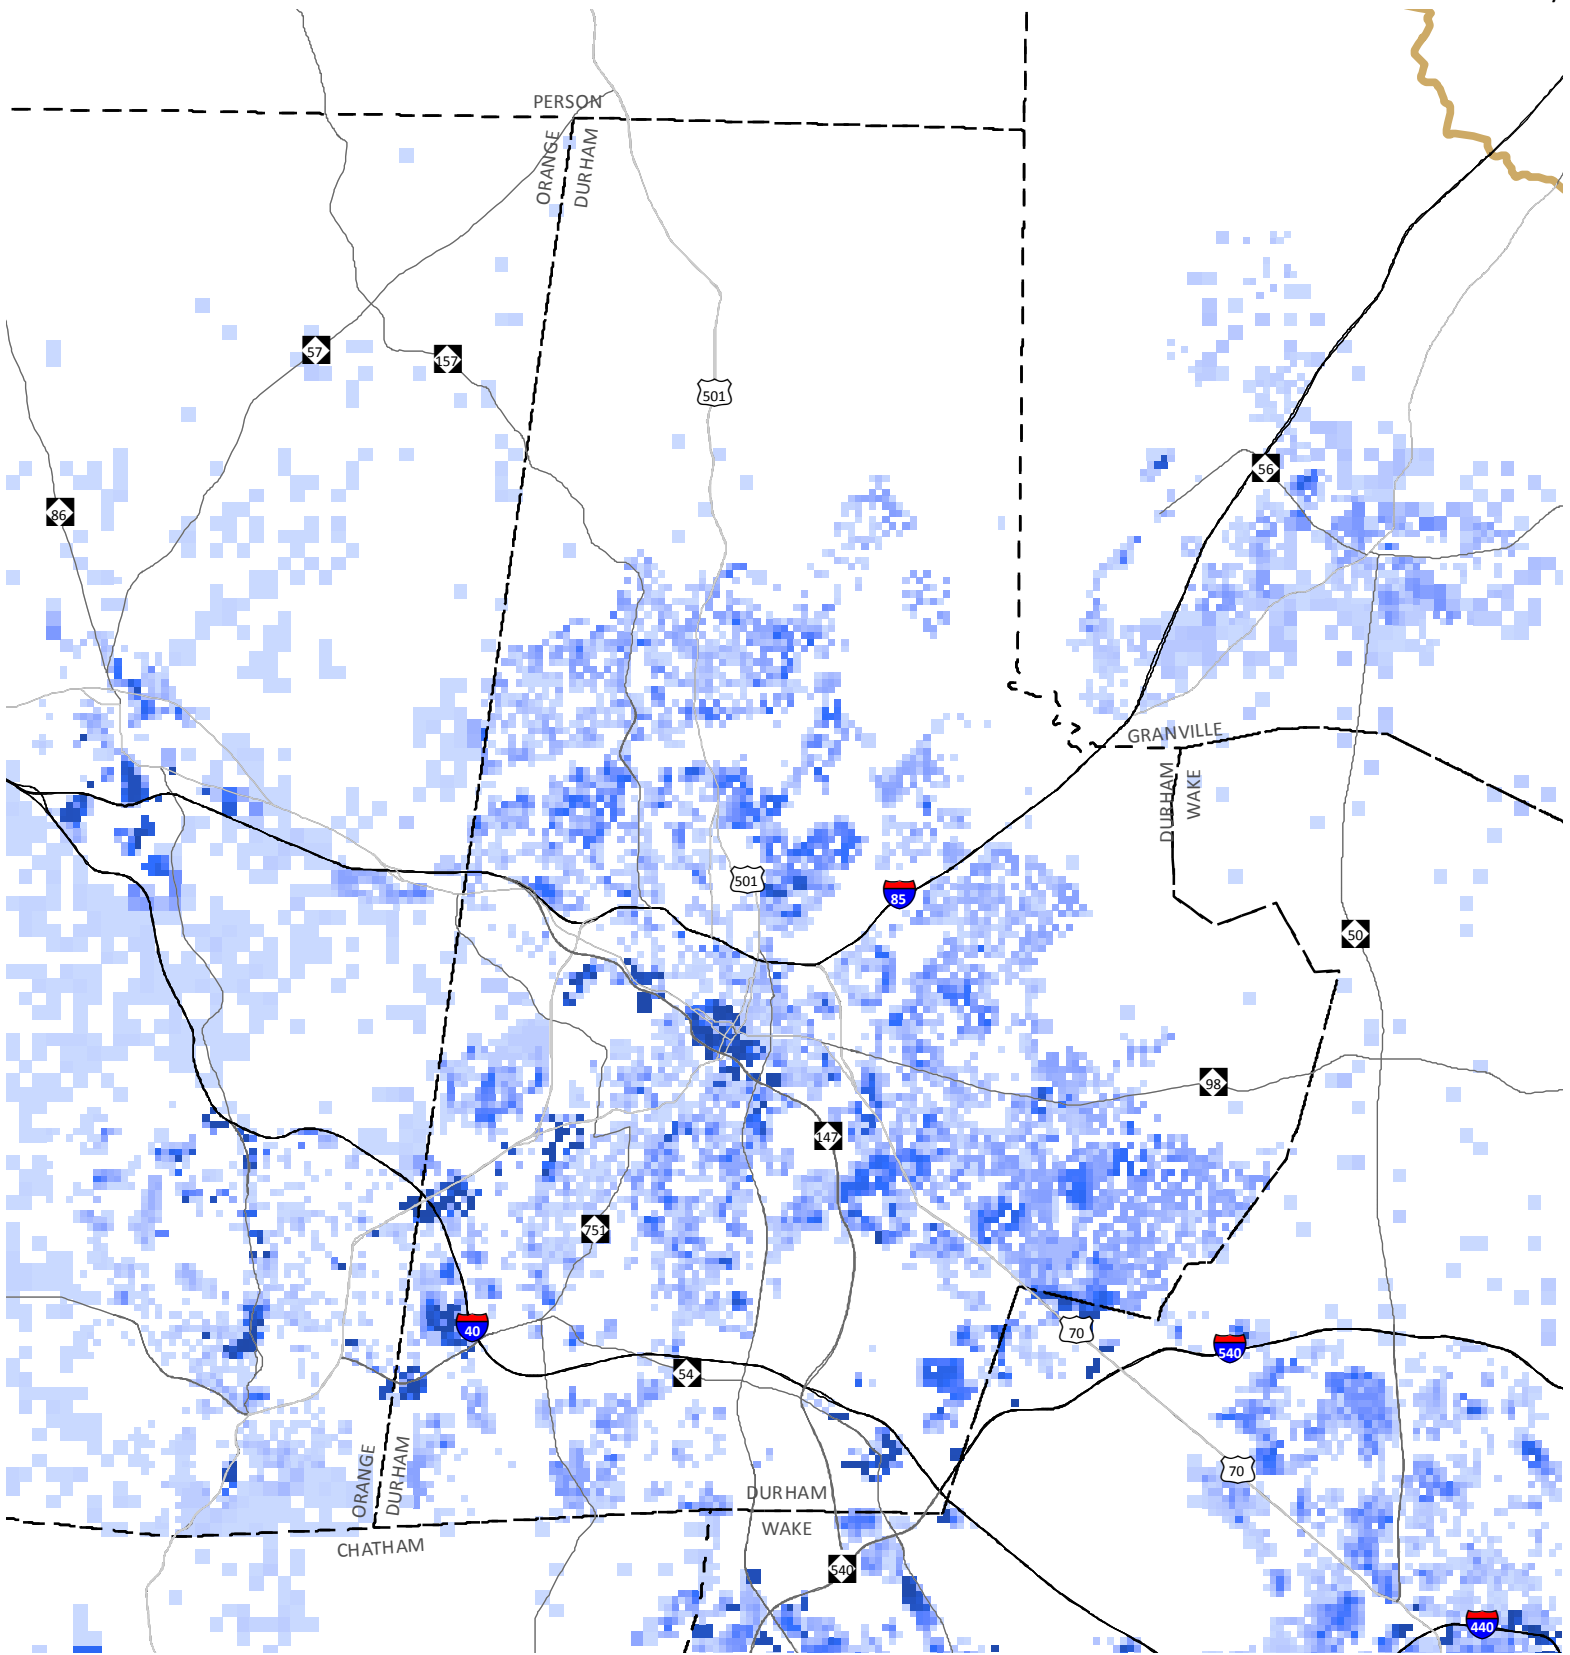

Regional Composite Map - New Household Distribution - 32-Year Forecast (2013-2045)

 Study Area Boundary (TRM V.6)  
 County Boundary

 Interstate  
 US Hwy  
 State Hwy

 Households  
 0  > 750

See table named "Connect 2045 - Preferred Scenario Output by Jurisdiction" for a summary of household and employment data allocated to individual cities, towns, and counties in the Triangle Region CommunityViz Model.

# Connect 2045 - Triangle Region Scenario Planning

Durham County

Regional Composite Map - New Household Distribution - 32-Year Forecast (2013-2045)

-  Study Area Boundary (TRM V.6)
-  County Boundary

-  Interstate
-  US Hwy
-  State Hwy

See table named "Connect 2045 - Preferred Scenario Output by Jurisdiction" for a summary of household and employment data allocated to individual cities, towns, and counties in the Triangle Region CommunityViz Model.

# Connect 2045 - Triangle Region Scenario Planning

Orange County

Regional Composite Map - New Household Distribution - 32-Year Forecast (2013-2045)

-  Study Area Boundary (TRM V.6)
-  County Boundary

-  Interstate
-  US Hwy
-  State Hwy