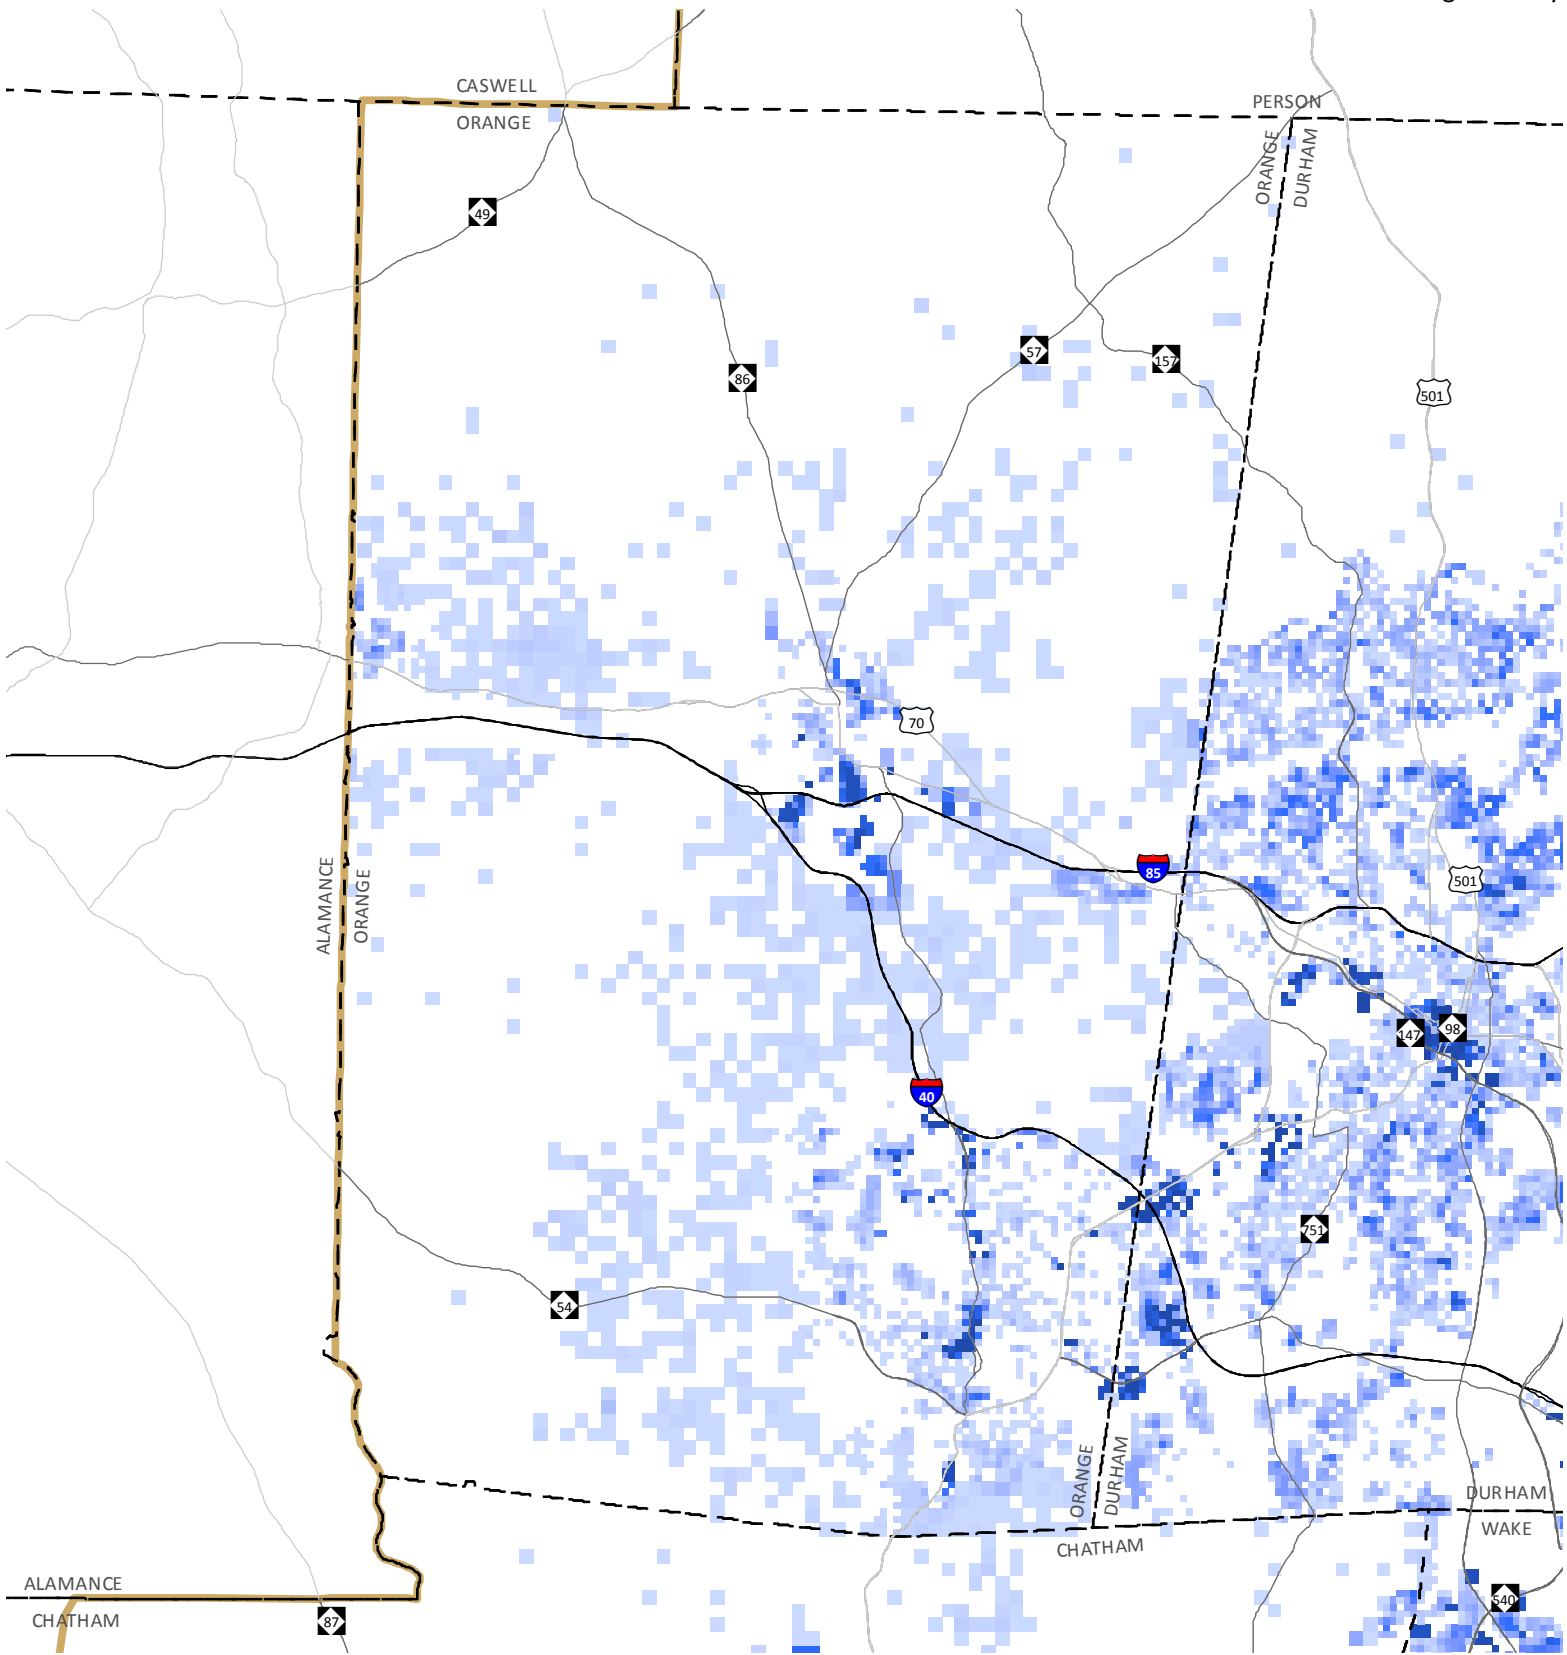

Regional Composite Map - New Household Distribution - 32-Year Forecast (2013-2045)

 Study Area Boundary (TRM V.6)  
 County Boundary

 Interstate  
 US Hwy  
 State Hwy

 Households  
 0  > 750

See table named "Connect 2045 - Preferred Scenario Output by Jurisdiction" for a summary of household and employment data allocated to individual cities, towns, and counties in the Triangle Region CommunityViz Model.

# Connect 2045 - Triangle Region Scenario Planning

Durham County

Regional Composite Map - New Household Distribution - 32-Year Forecast (2013-2045)

-  Study Area Boundary (TRM V.6)
-  County Boundary

-  Interstate
-  US Hwy
-  State Hwy

See table named "Connect 2045 - Preferred Scenario Output by Jurisdiction" for a summary of household and employment data allocated to individual cities, towns, and counties in the Triangle Region CommunityViz Model.

# Connect 2045 - Triangle Region Scenario Planning

Orange County

Regional Composite Map - New Household Distribution - 32-Year Forecast (2013-2045)

-  Study Area Boundary (TRM V.6)
-  County Boundary

-  Interstate
-  US Hwy
-  State Hwy