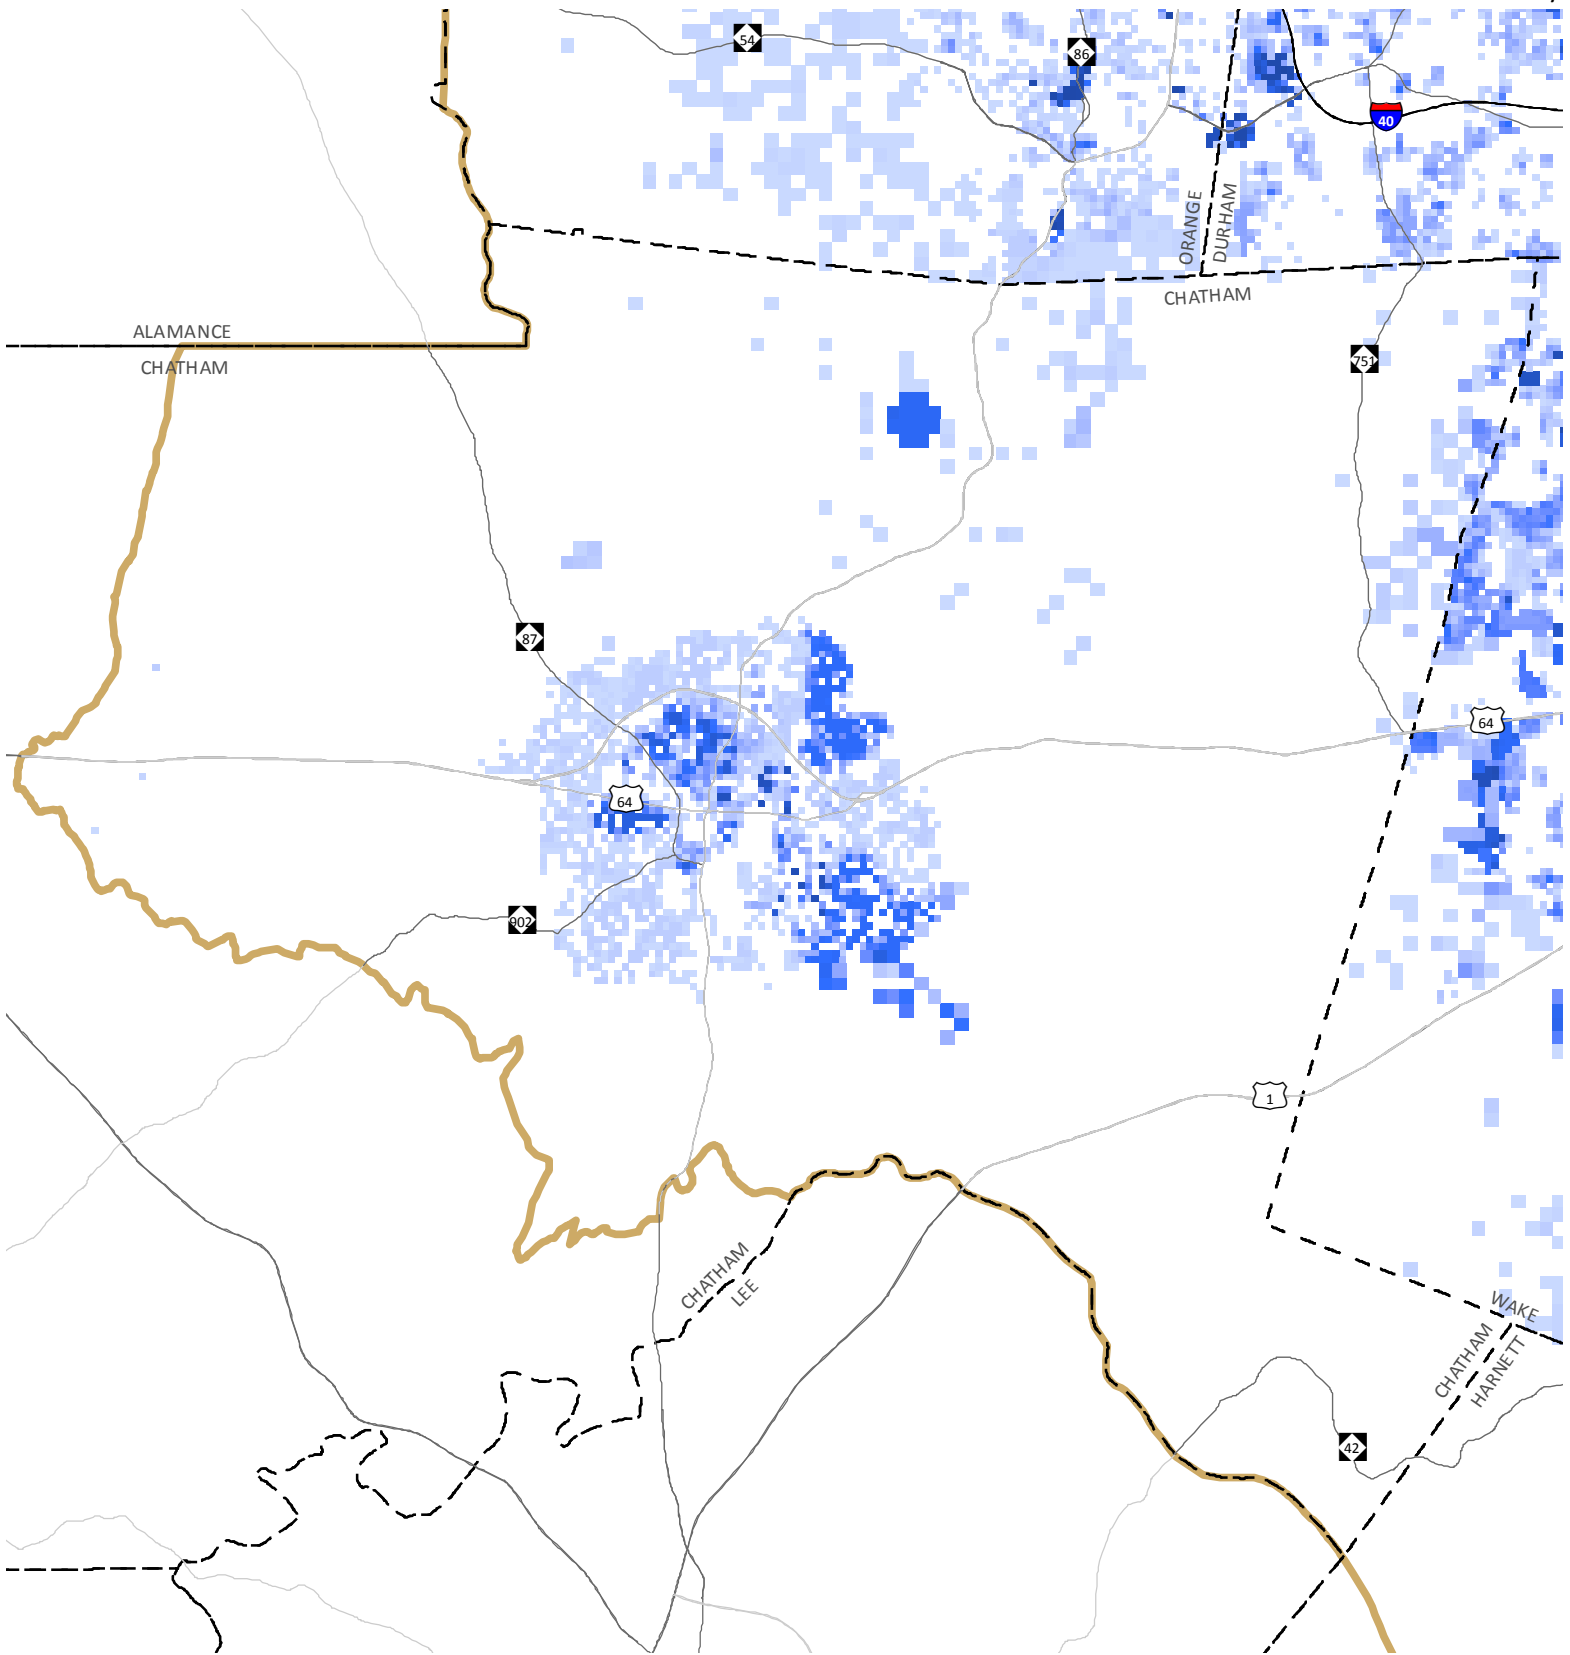

Connect 2045 - Triangle Region Scenario Planning

Chatham County

Regional Composite Map - New Household Distribution - 32-Year Forecast (2013-2045)

Study Area Boundary (TRM V.6)
County Boundary

Interstate
US Hwy
State Hwy