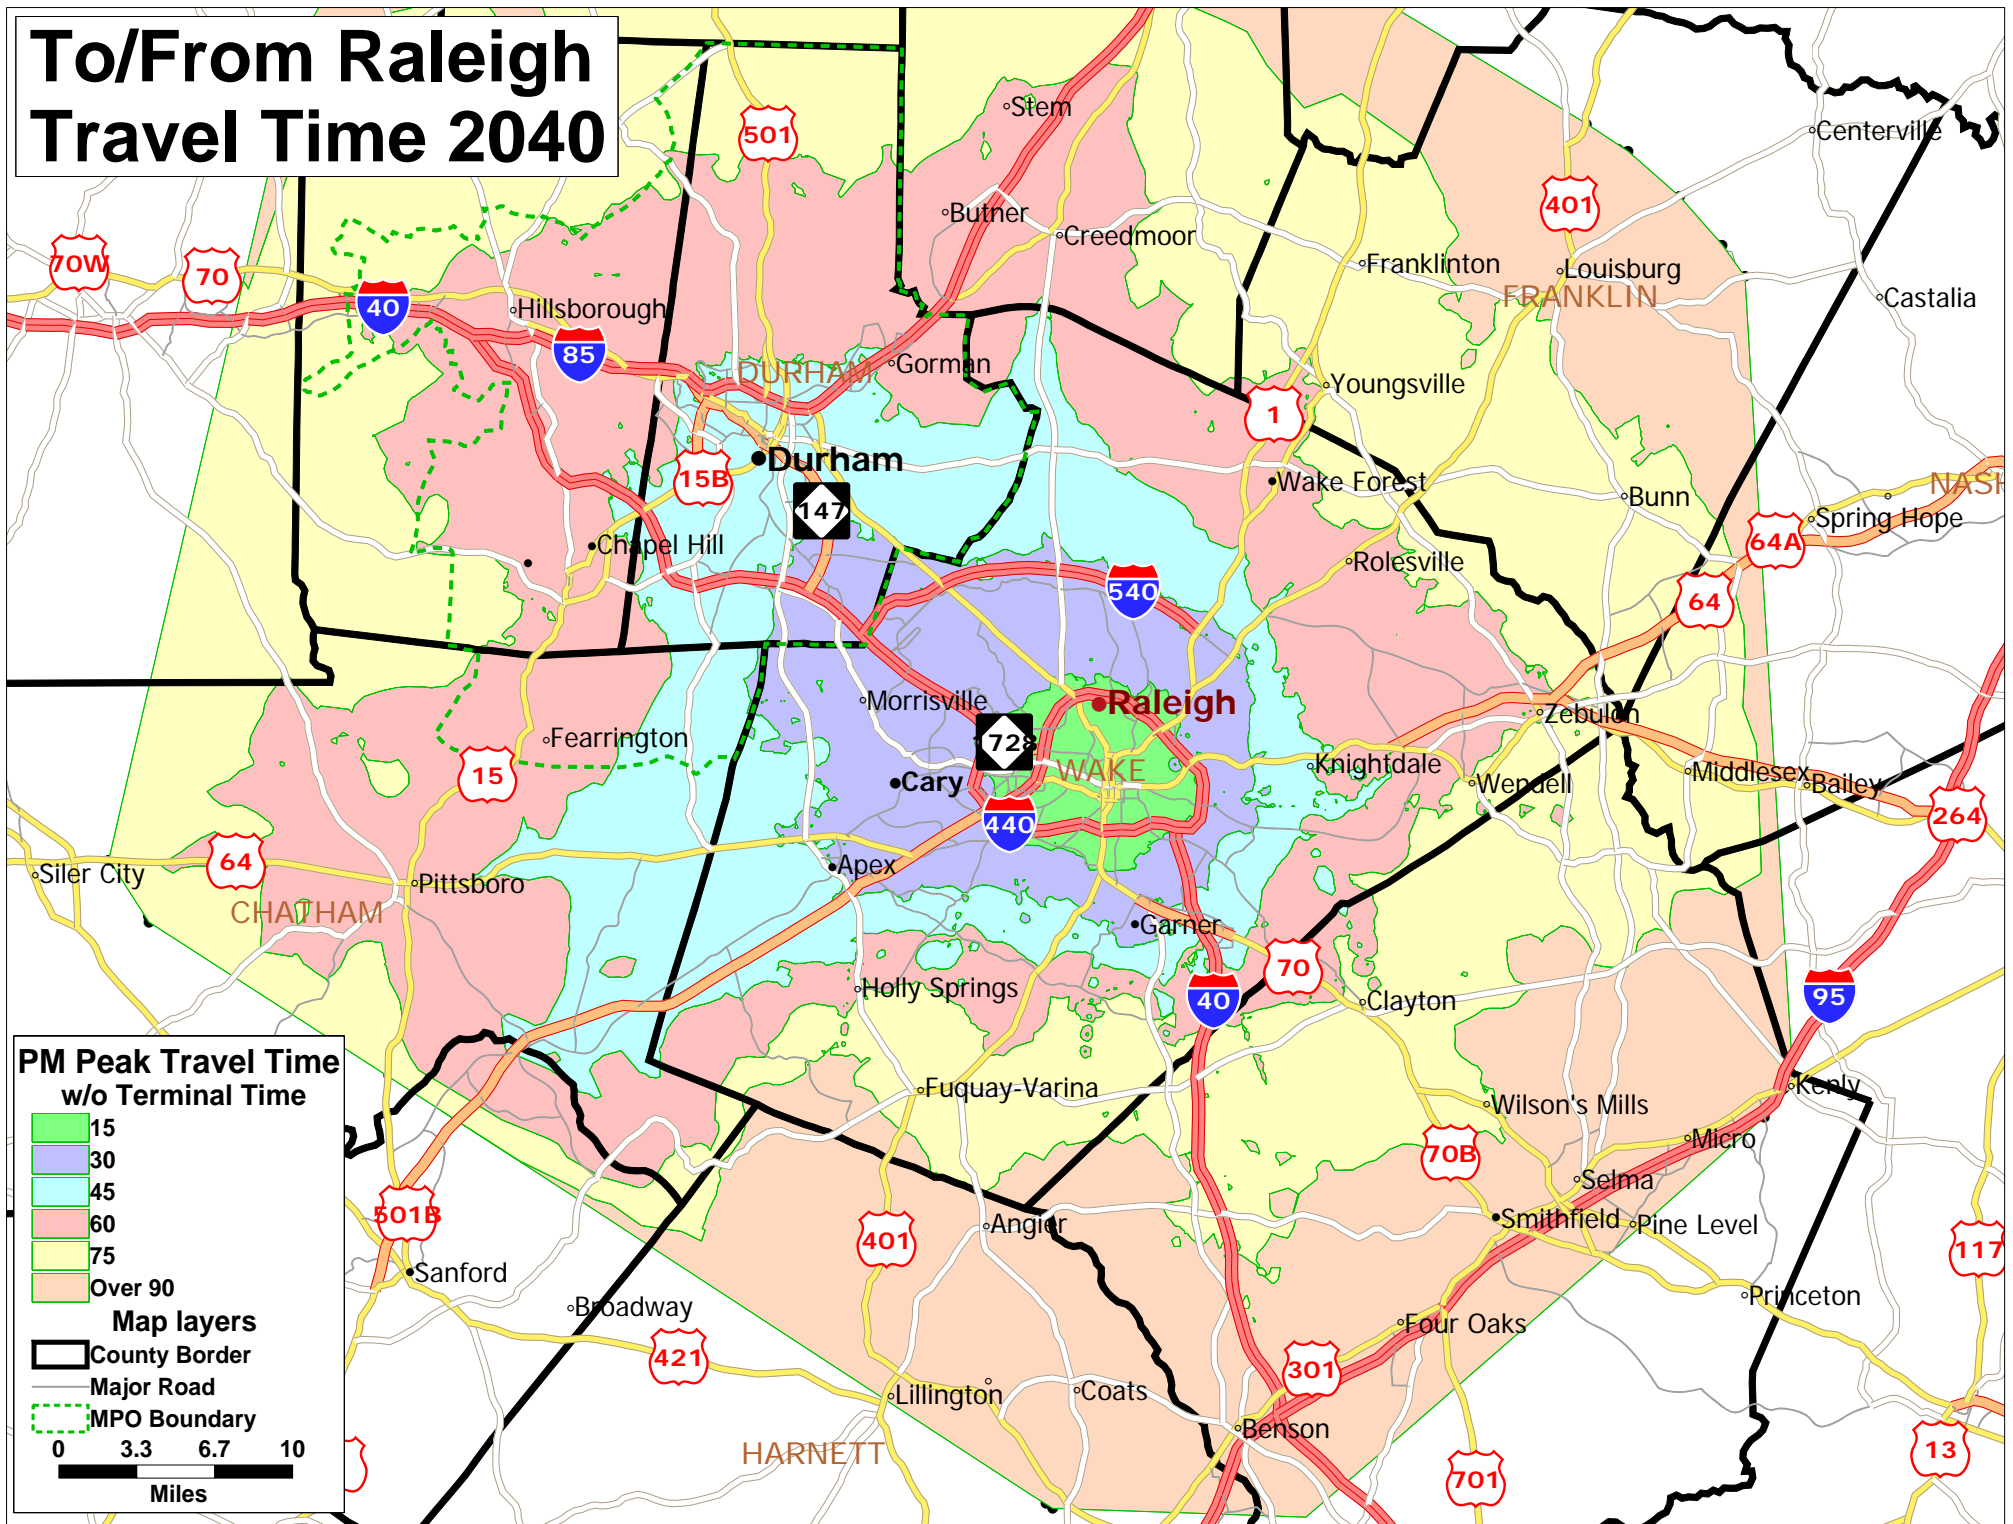

# To/From Raleigh Travel Time 2040

Stem  
Butner  
Creedmoor  
Franklinton  
Louisburg  
Centerville  
Castalia

Hillsborough  
Durham  
Gorman  
Youngsville  
Wake Forest  
Bunn  
Spring Hope

Chapel Hill  
Morrisville  
Raleigh  
Cary  
Zebulon  
Middlesex  
Bailey

Ferrington  
Apex  
Garner  
Knightdale  
Wendell

Siler City  
Pittsboro  
Holly Springs  
Fuquay-Varina  
Wilson's Mills  
Micro

Sanford  
Broadway  
Angier  
Selma  
Smithfield  
Pine Level

Lillington  
Coats  
Benson  
Four Oaks  
Princeton