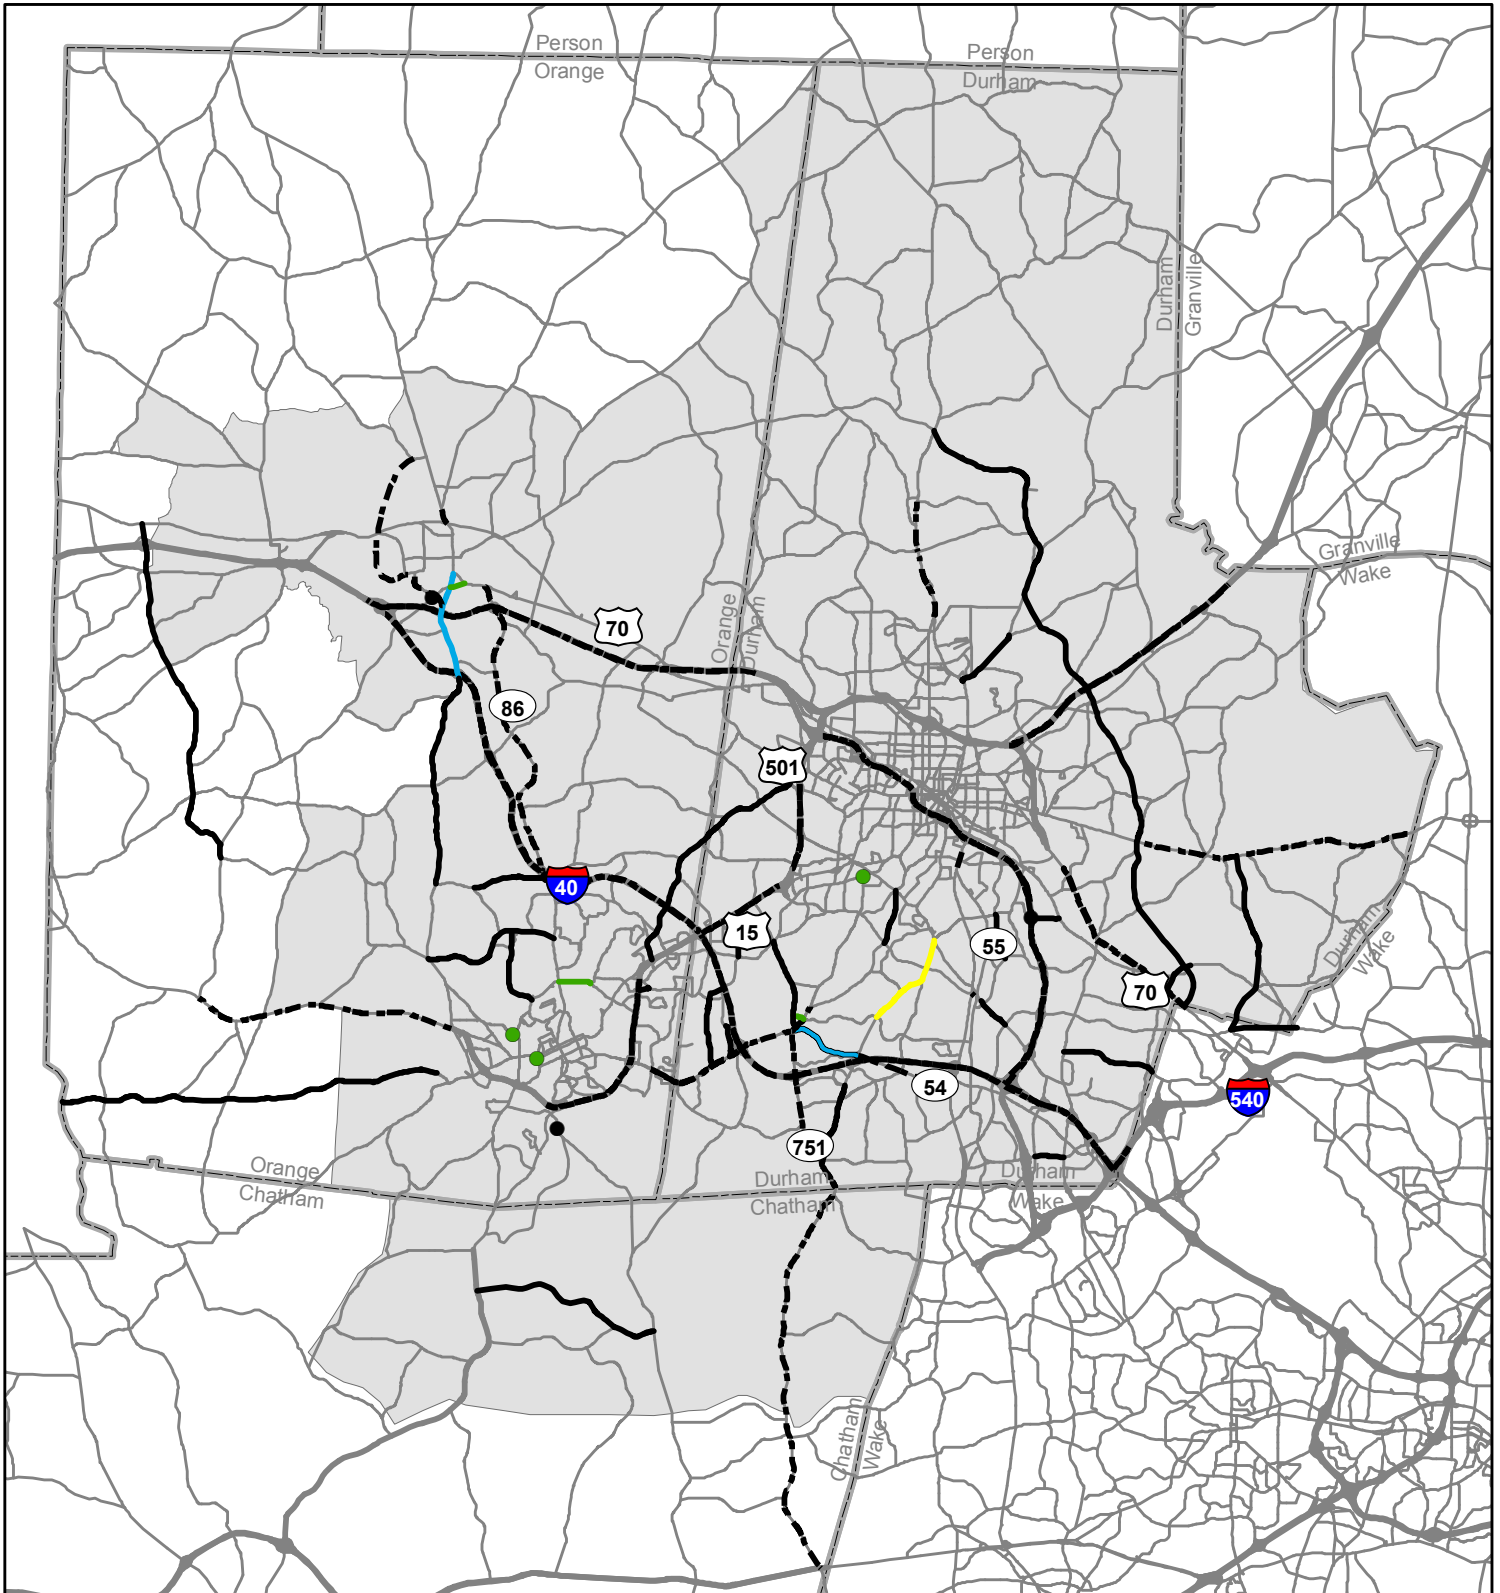

Division Category

Highway Prioritization - Division Funding Status

- Identified for MPO Division Points
 - Division projects - other competitive projects
 - Division projects - not competitive
 - Identified for MPO Division Points - competitive
 - Cascade down regional projects - competitive
 - Other division projects - competitive
 - Identified for MPO Division Points - not competitive
 - Division projects - not competitive
 - - - Cascading projects - not recommended
- DCHC MPO Boundary