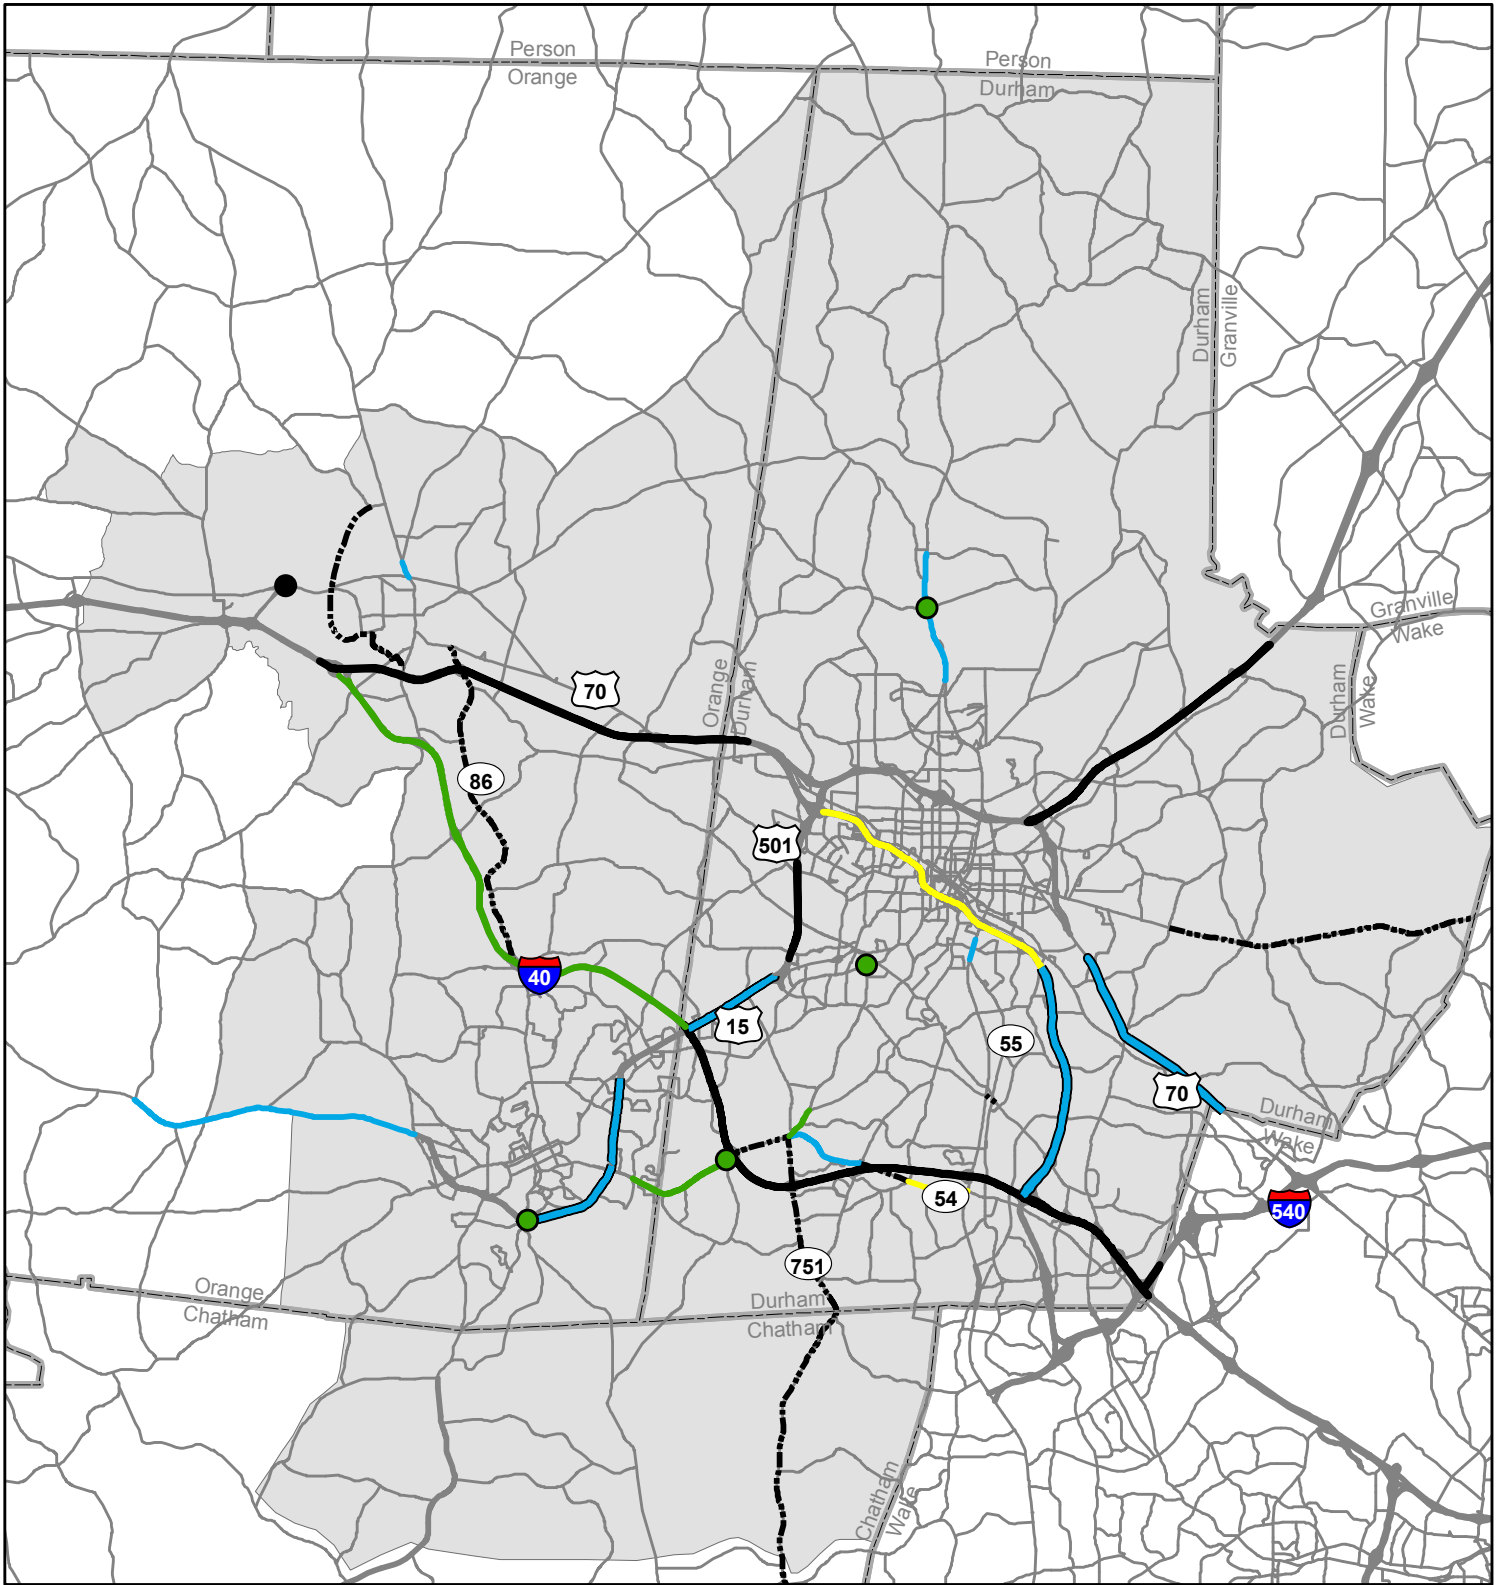

Regional Category

Highway Prioritization - Regional Funding Status

- Identified for MPO Regional Points
- Regional projects - not competitive
- DCHC MPO Boundary
- Identified for MPO Regional Points - competitive
- Cascade down statewide projects - competitive
- Other regional projects - competitive
- Identified for MPO Regional Points - not competitive
- Cascade down statewide projects - not competitive or not recommended
- · - · - · Regional projects - not competitive