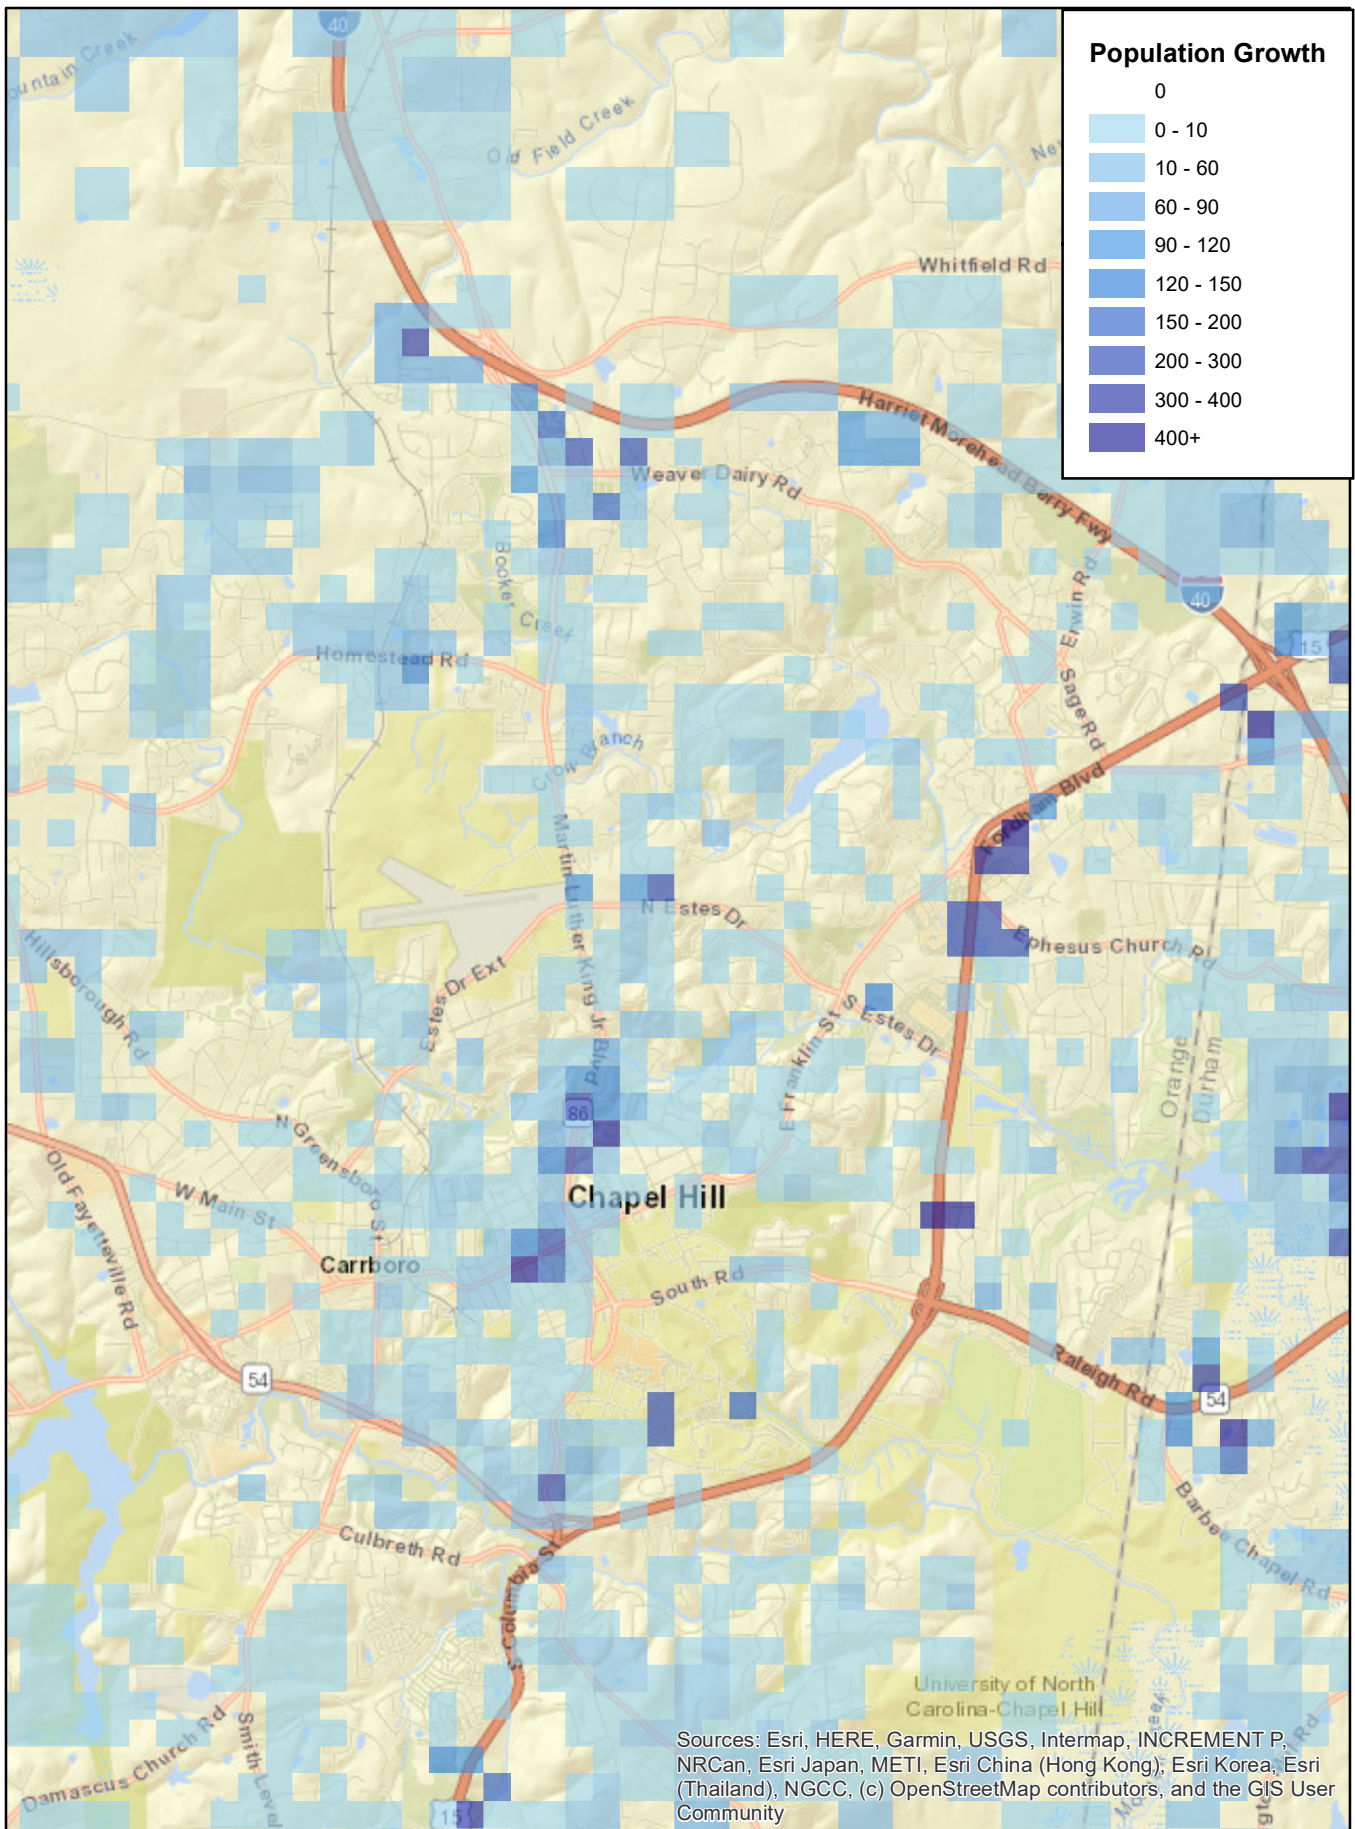

2050 MTP -- Population Growth -- 2020 to 2050 Chapel Hill/Carrboro

E+C: 04/28/21