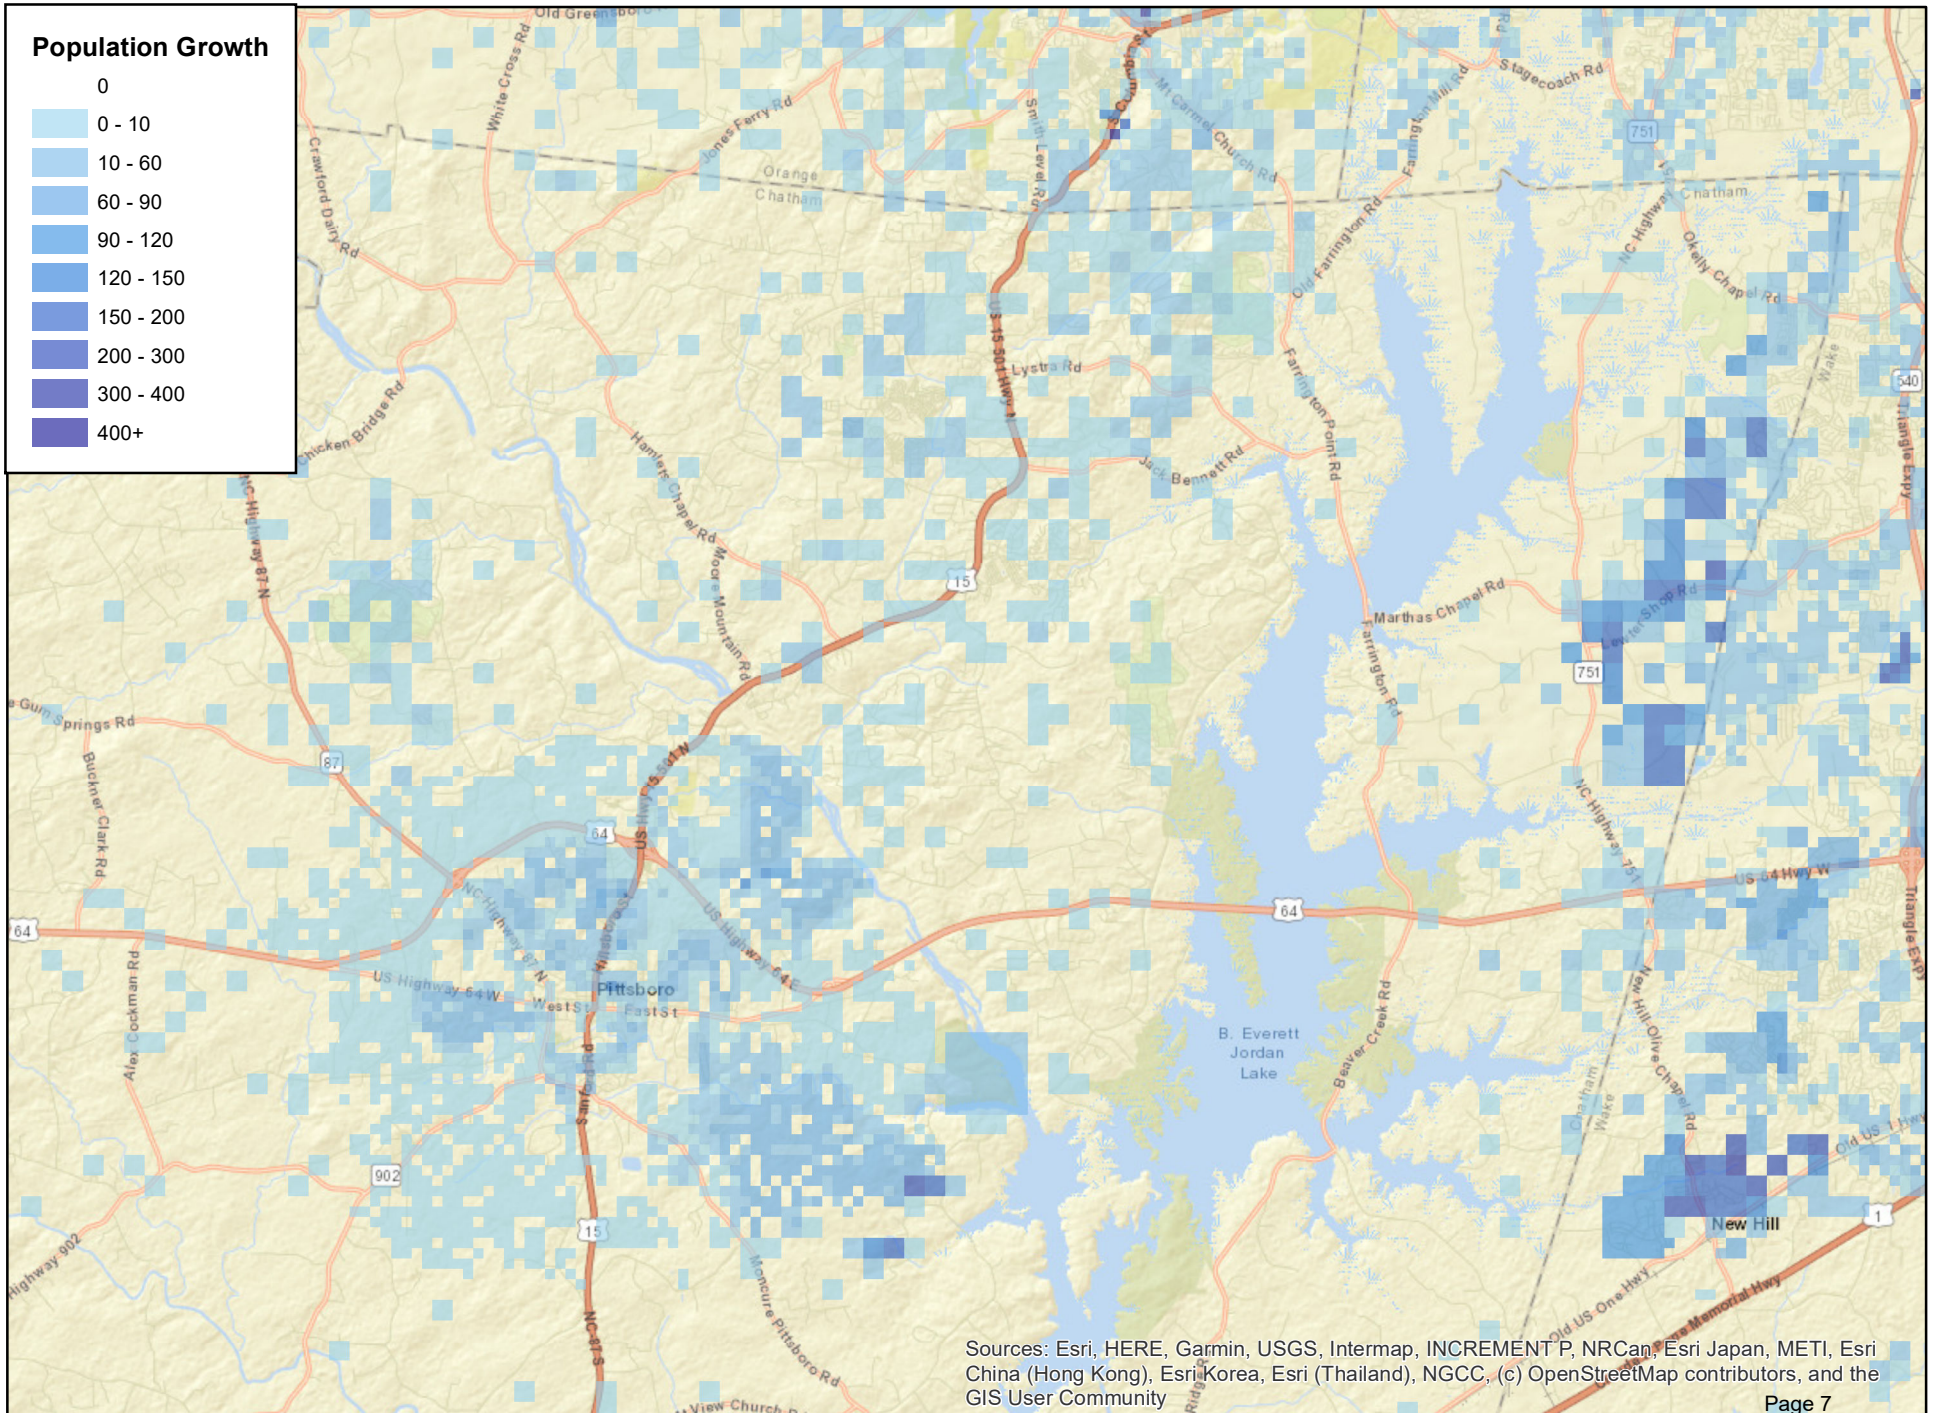

2050 MTP -- Population Growth -- 2020 to 2050 Chatham County

E+C: 04/28/21