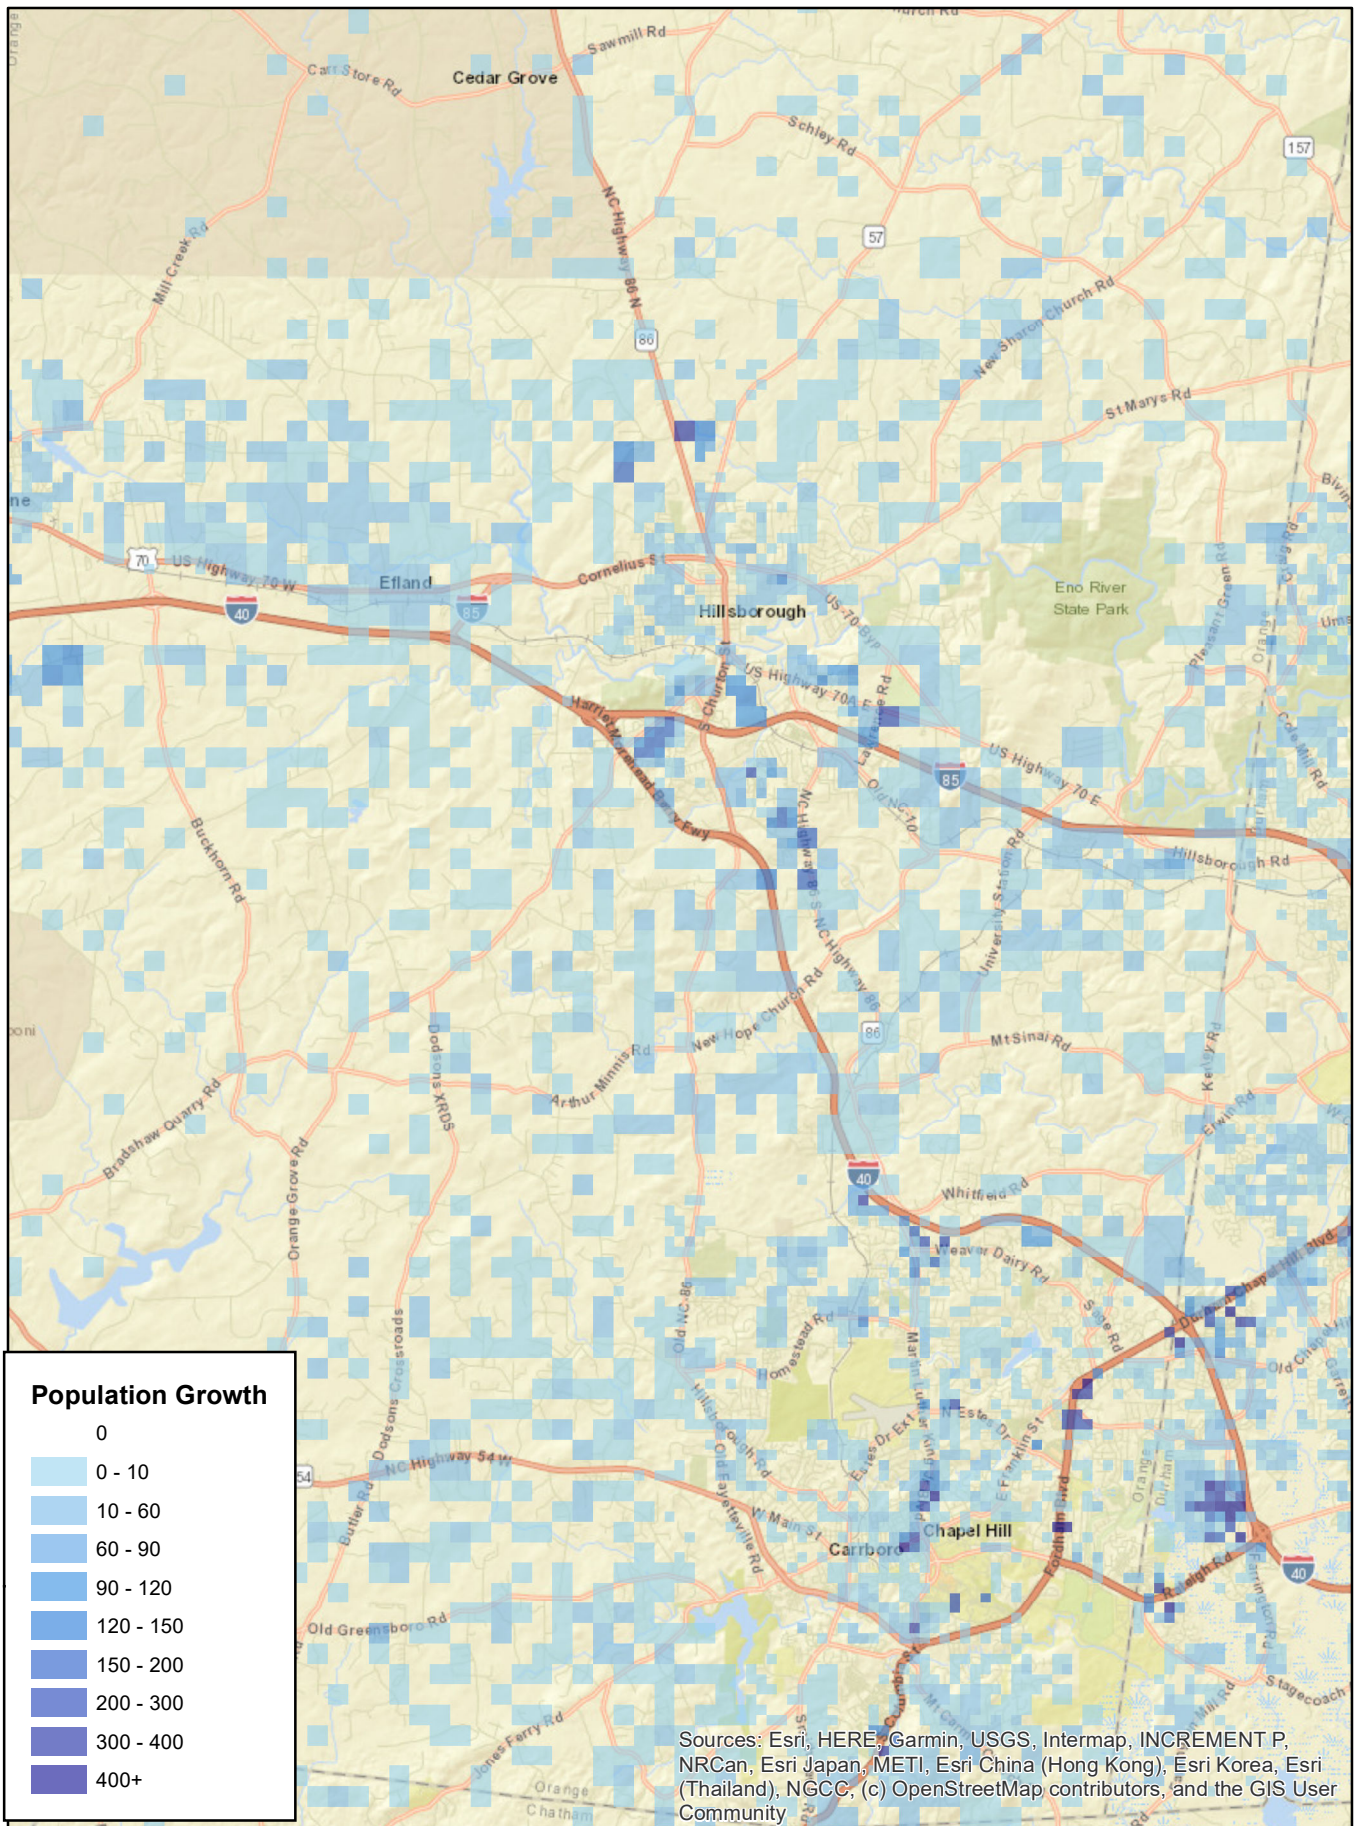

2050 MTP -- Population Growth -- 2020 to 2050 Orange County

E+C: 04/28/21