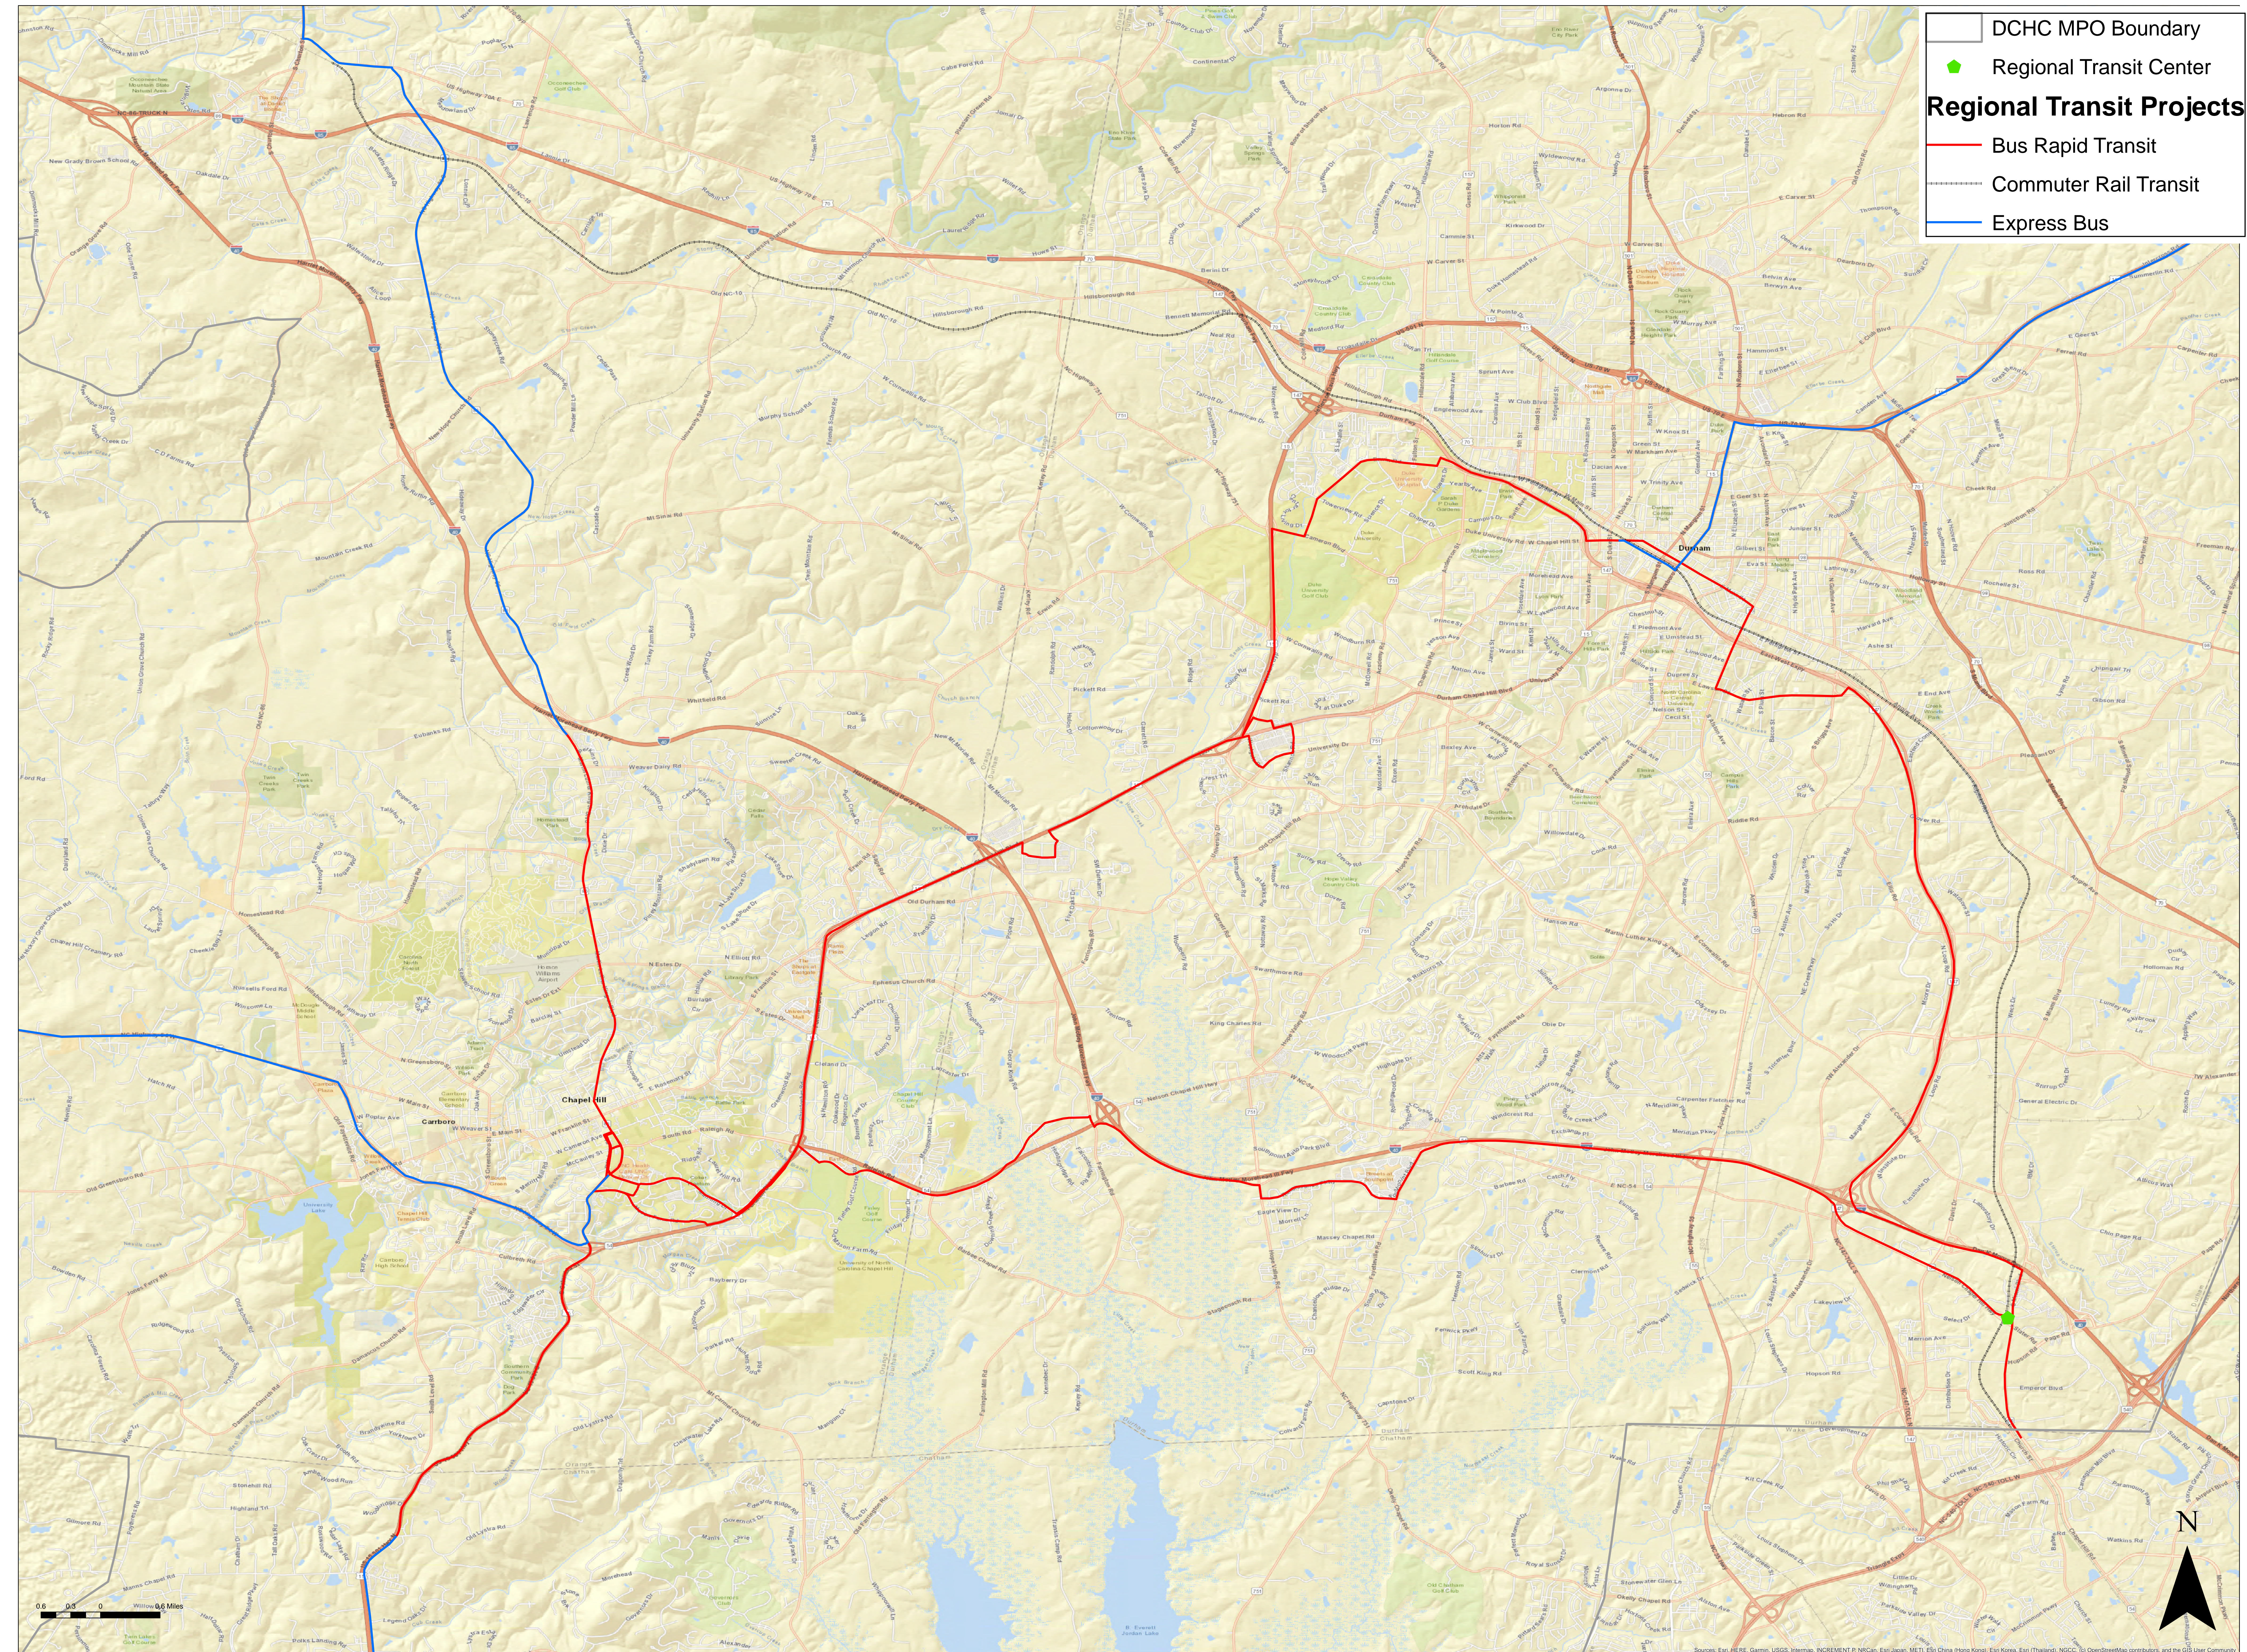

Adopted 2050 Metropolitan Transportation Plan (MTP) -- Regional Transit

- DCHC MPO Boundary
- Regional Transit Center
- **Regional Transit Projects**
  - Bus Rapid Transit
  - Commuter Rail Transit
  - Express Bus