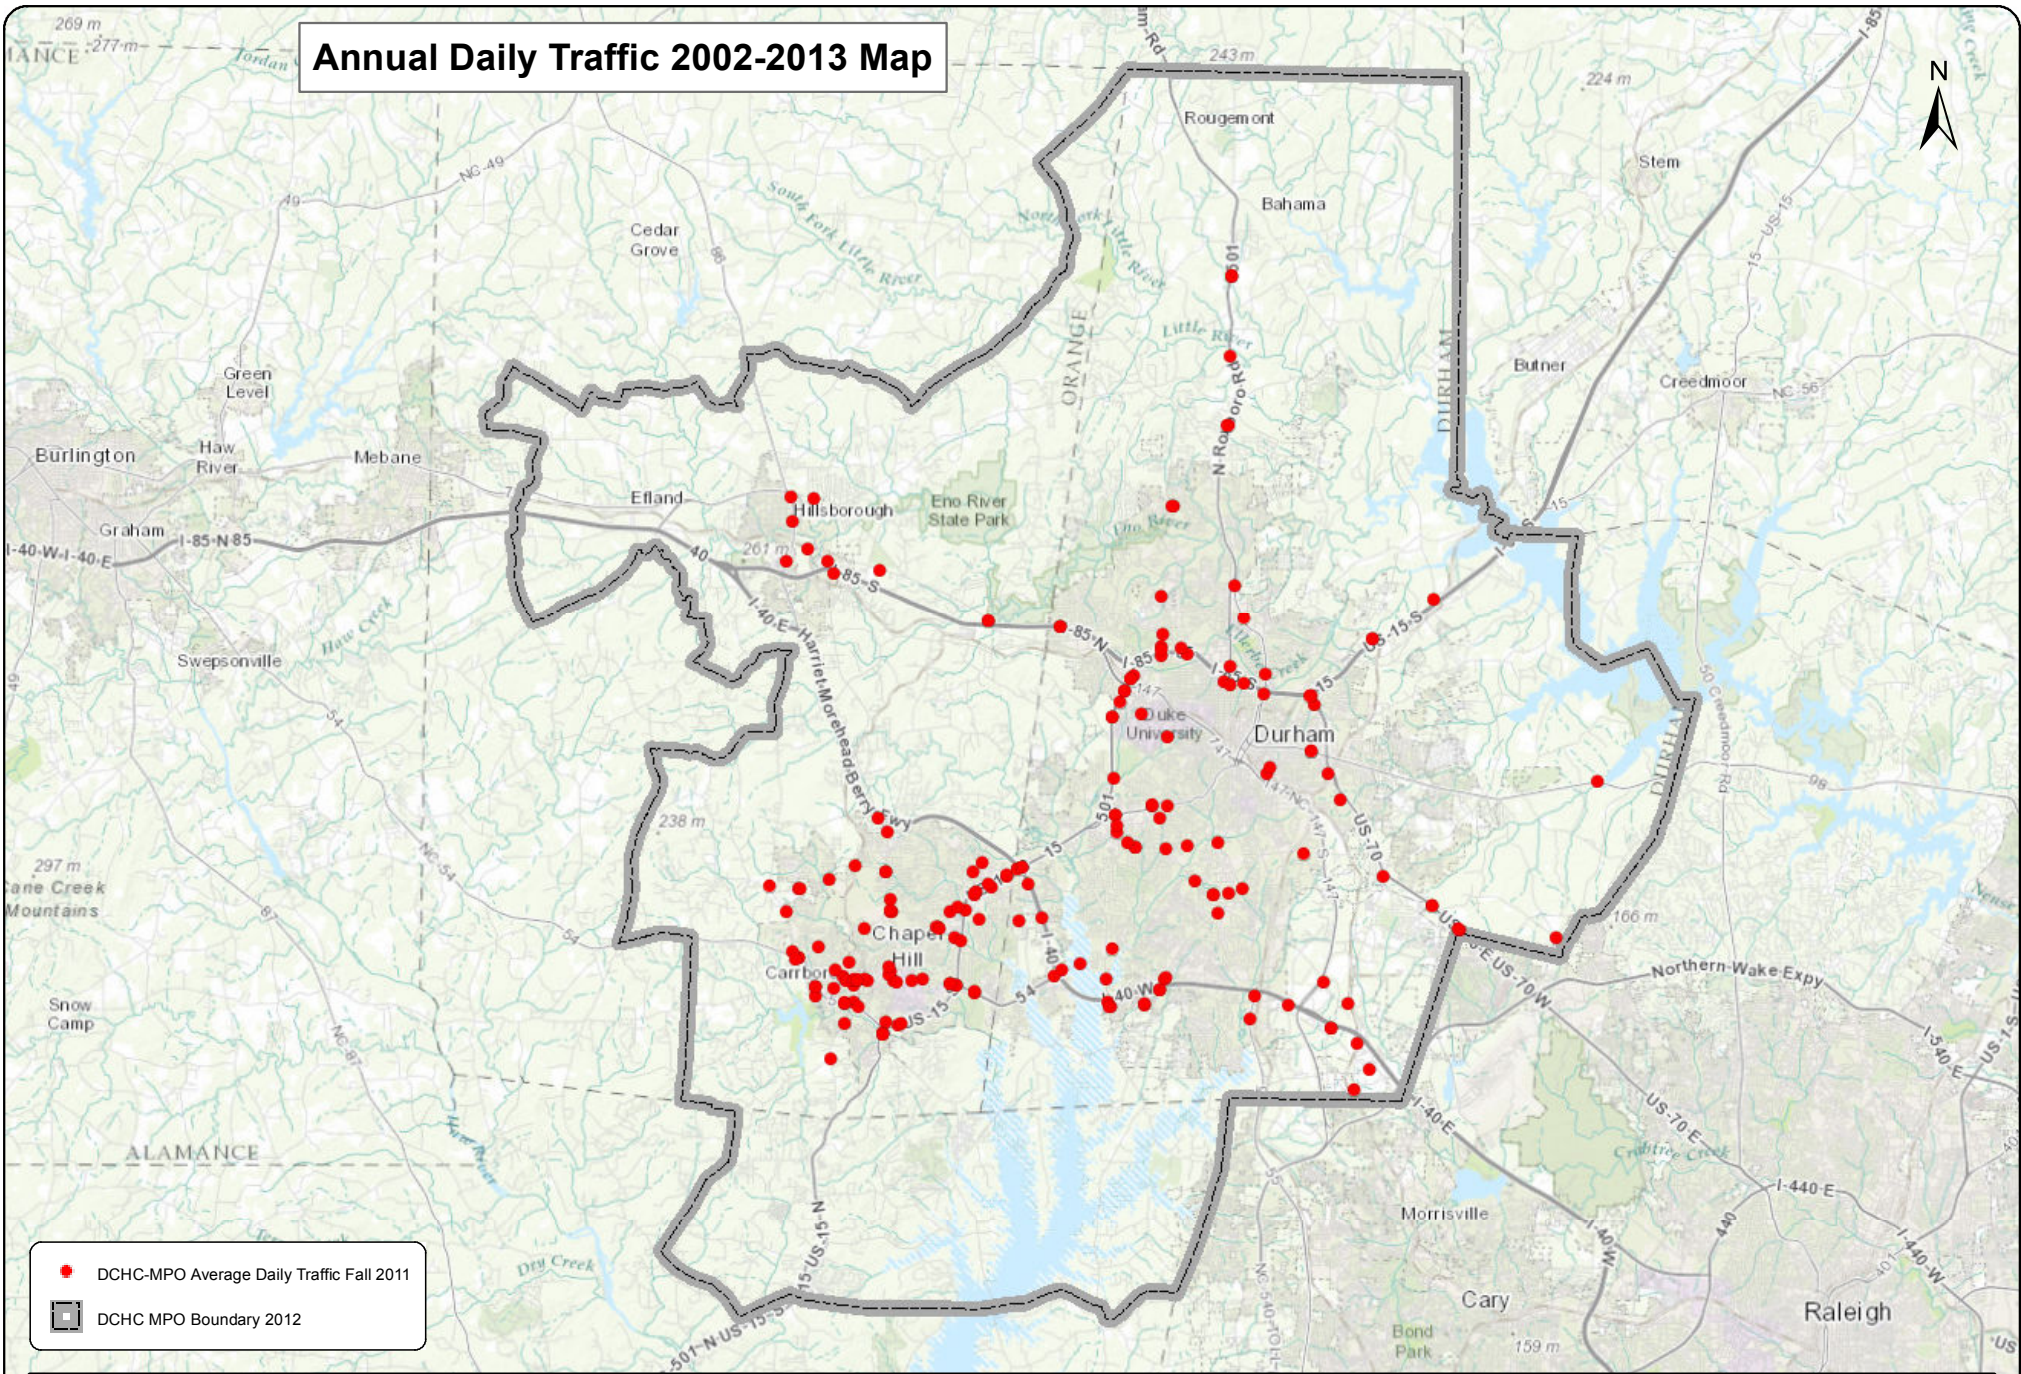

Annual Daily Traffic 2002-2013 Map

- DCHC-MPO Average Daily Traffic Fall 2011
- DCHC MPO Boundary 2012

Disclaimer: Information depicted hereon is for reference purposes only and is compiled from the best available sources. The DCHC MPO assumes no responsibility for errors arising from the misuse of this map.