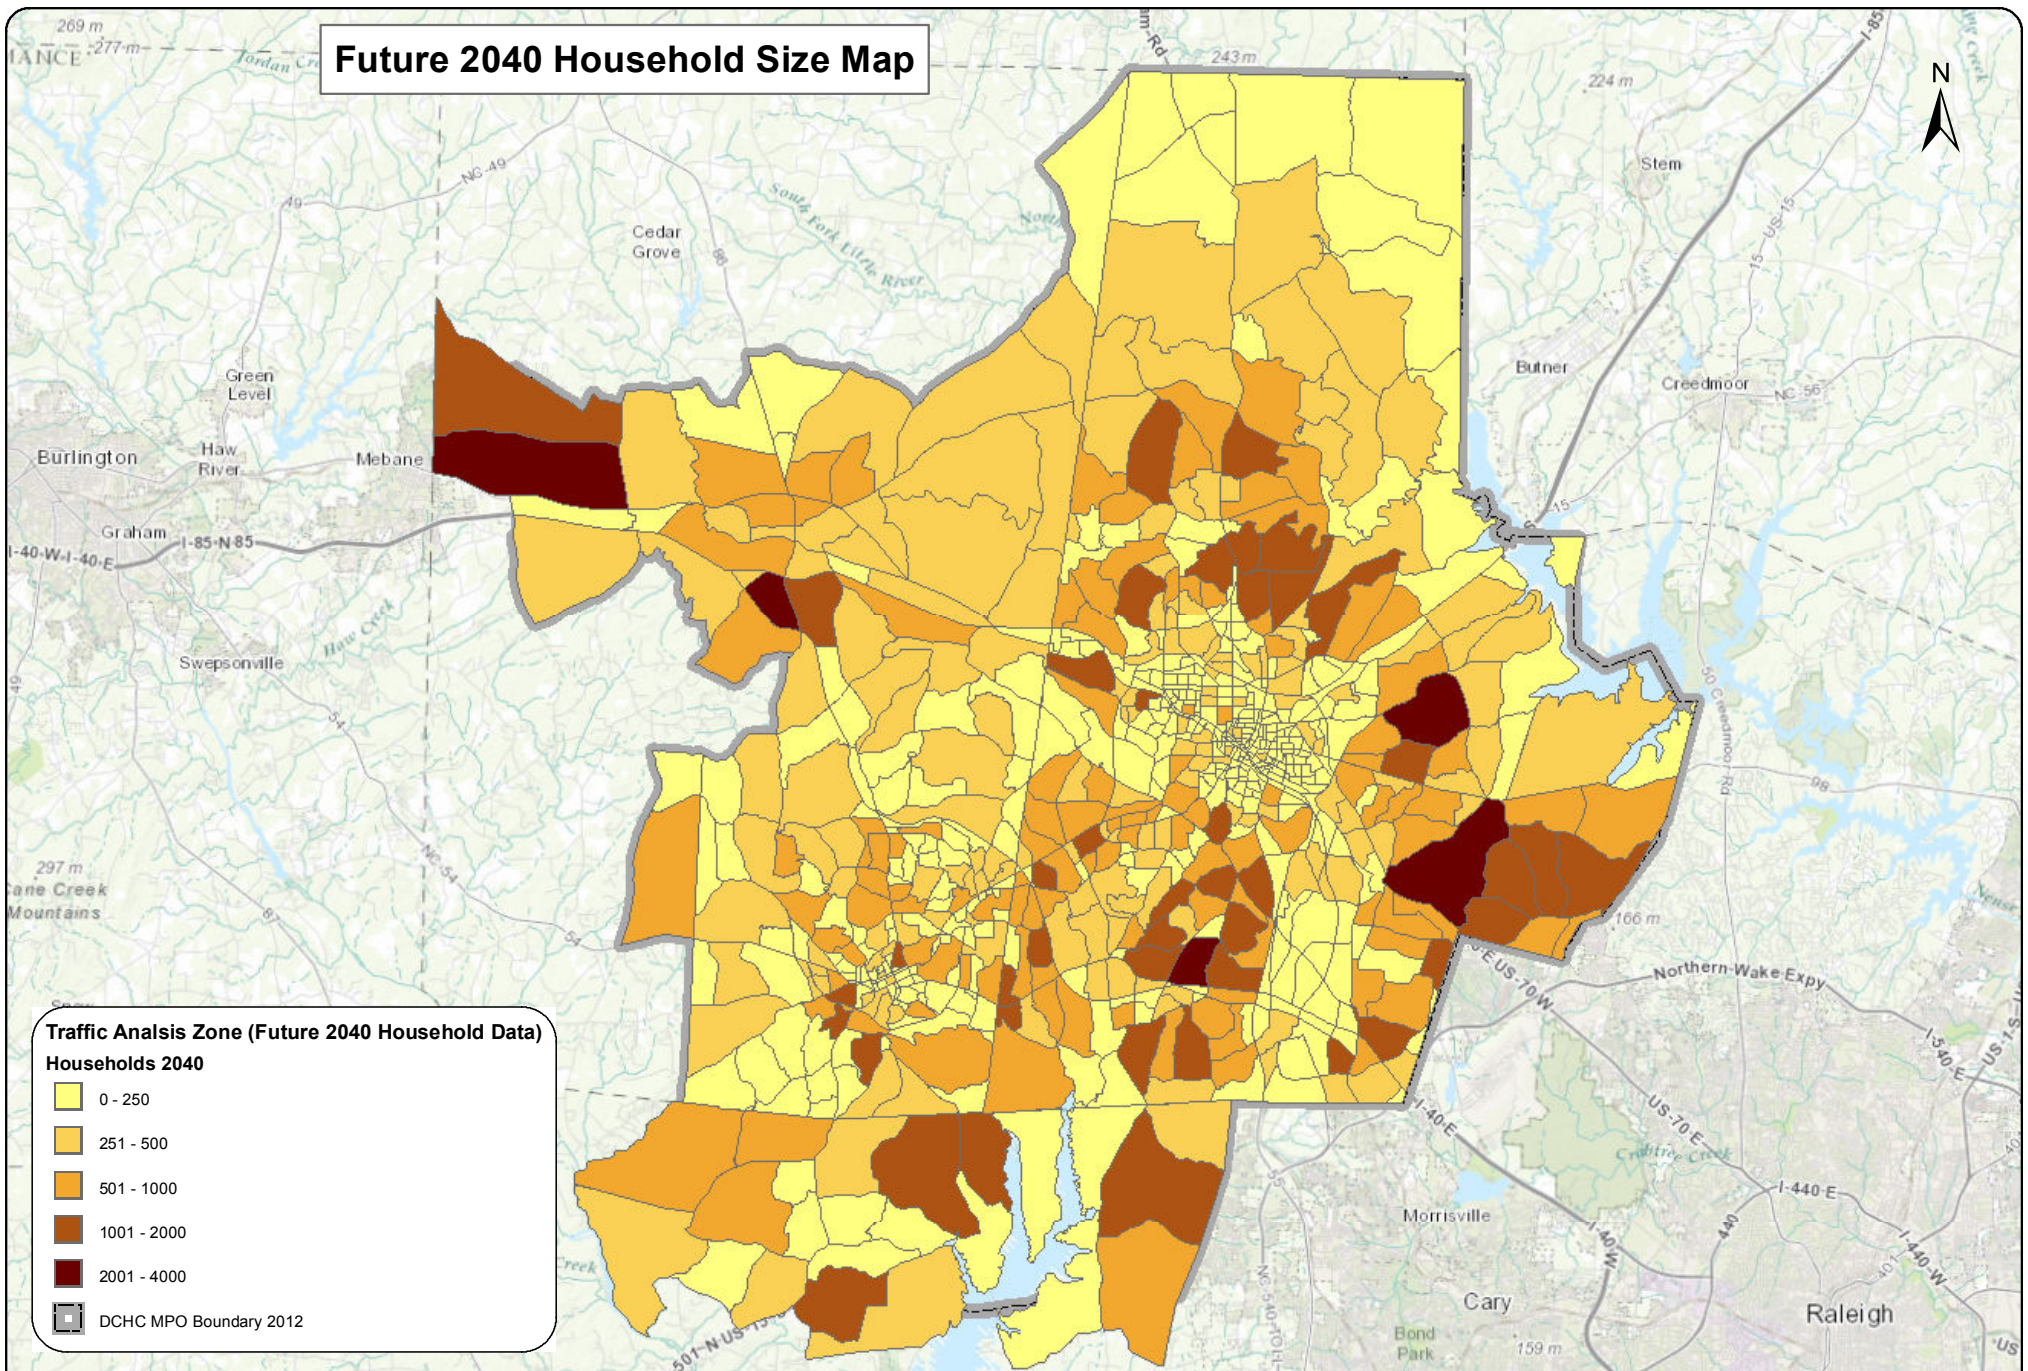

# Future 2040 Household Size Map

**Traffic Analysis Zone (Future 2040 Household Data)**

**Households 2040**

- 0 - 250
- 251 - 500
- 501 - 1000
- 1001 - 2000
- 2001 - 4000
- DCHC MPO Boundary 2012

Disclaimer: Information depicted hereon is for reference purposes only and is compiled from the best available sources. The DCHC MPO assumes no responsibility for errors arising from the misuse of this map.

**DCHC**  
Metropolitan Planning Organization  
Planning Tomorrow Today