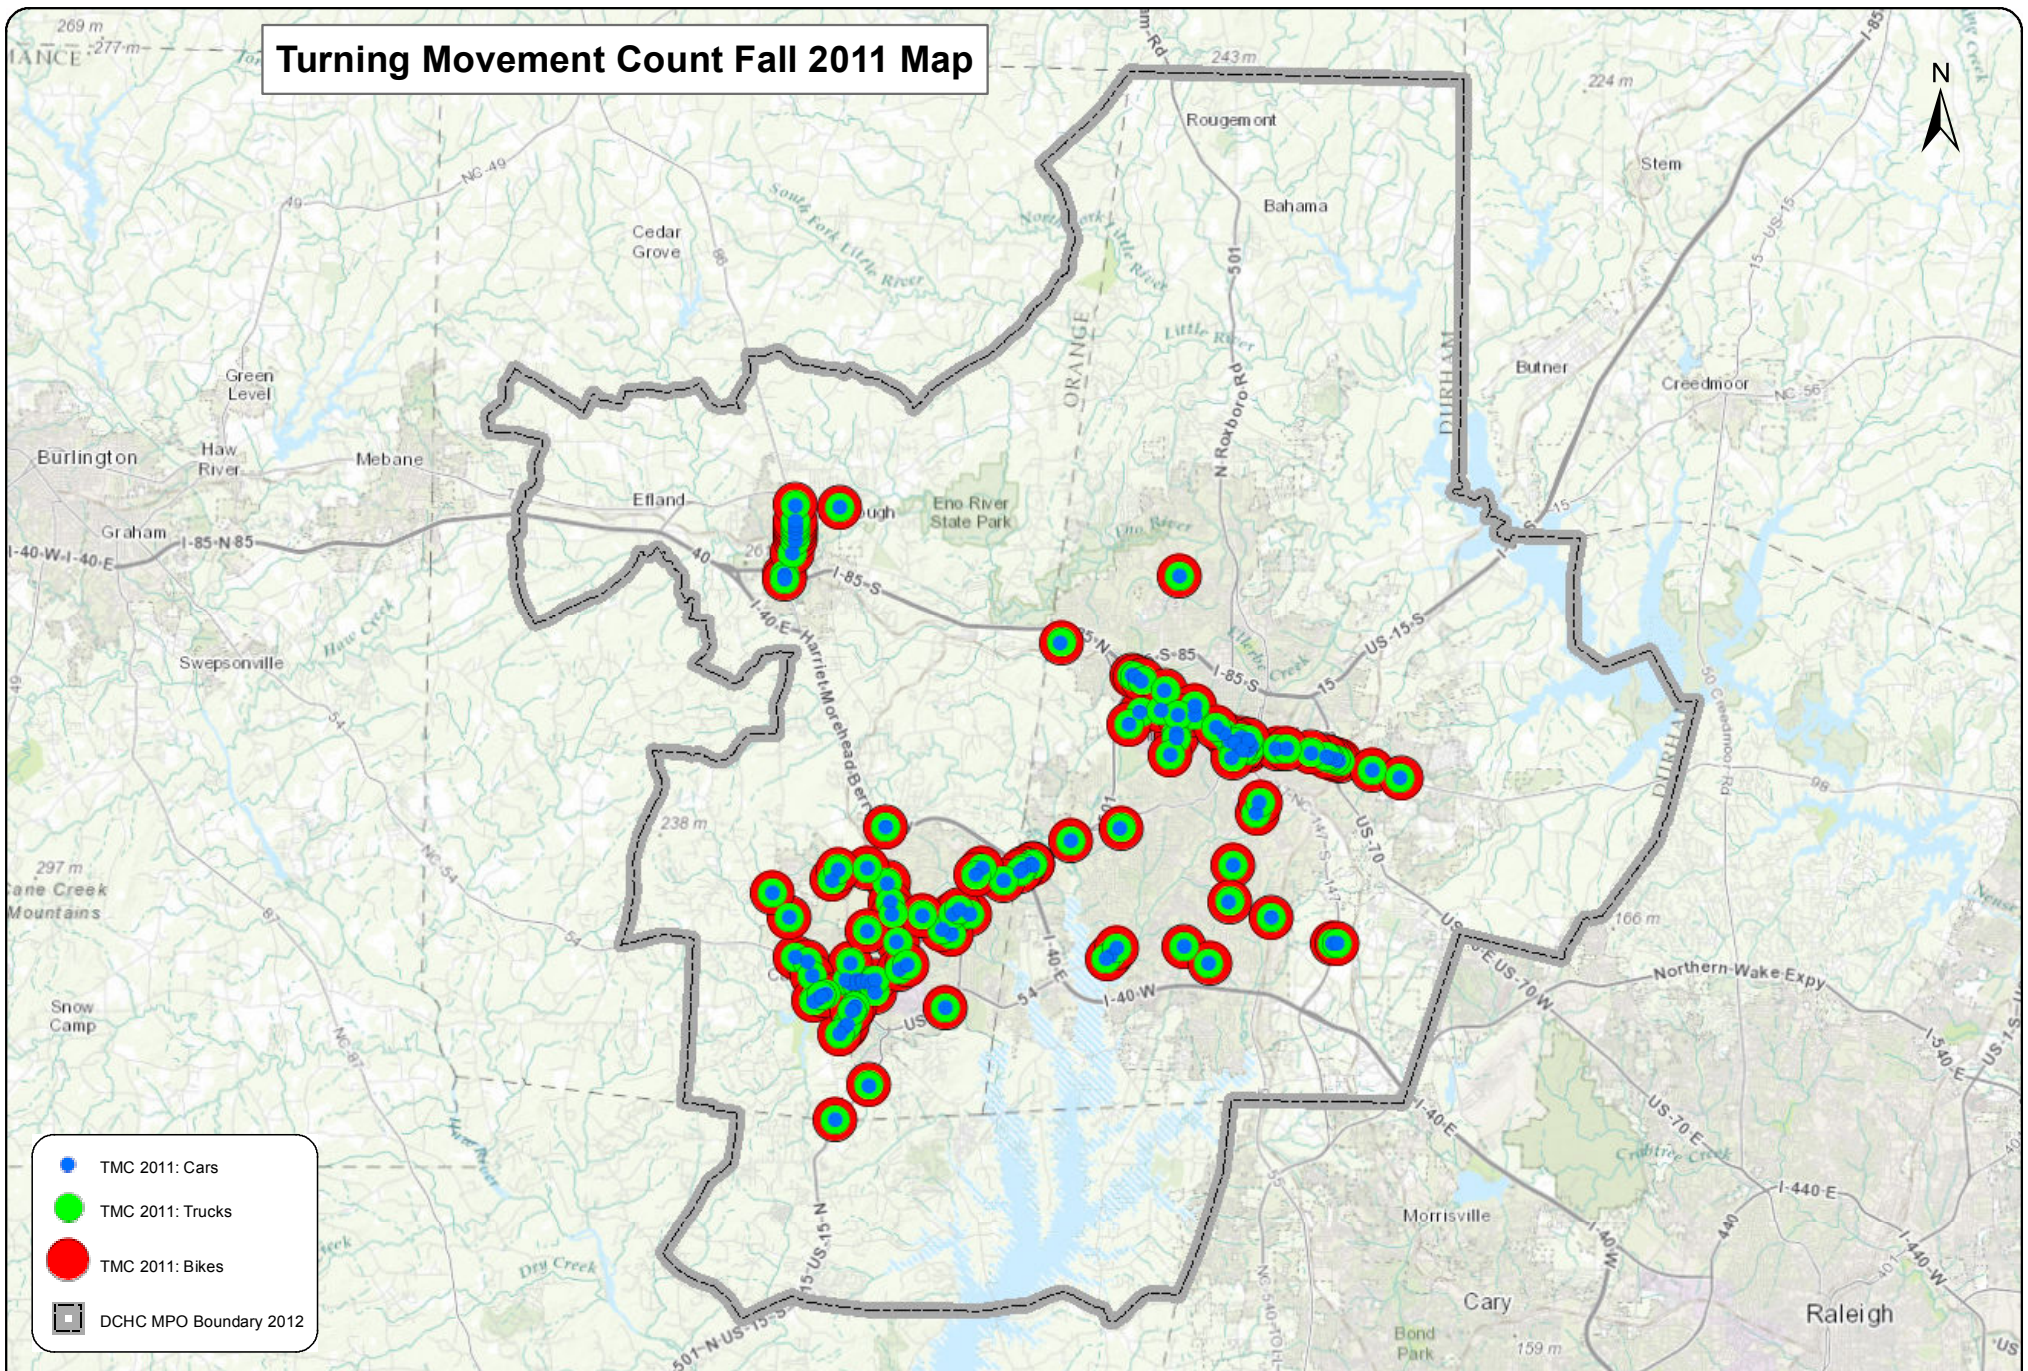

Turning Movement Count Fall 2011 Map

- TMC 2011: Cars
- TMC 2011: Trucks
- TMC 2011: Bikes
- DCHC MPO Boundary 2012

DCHC
Metropolitan Planning Organization
Planning Tomorrow Today

Disclaimer: Information depicted hereon is for reference purposes only and is compiled from the best available sources. The DCHC MPO assumes no responsibility for errors arising from the misuse of this map.