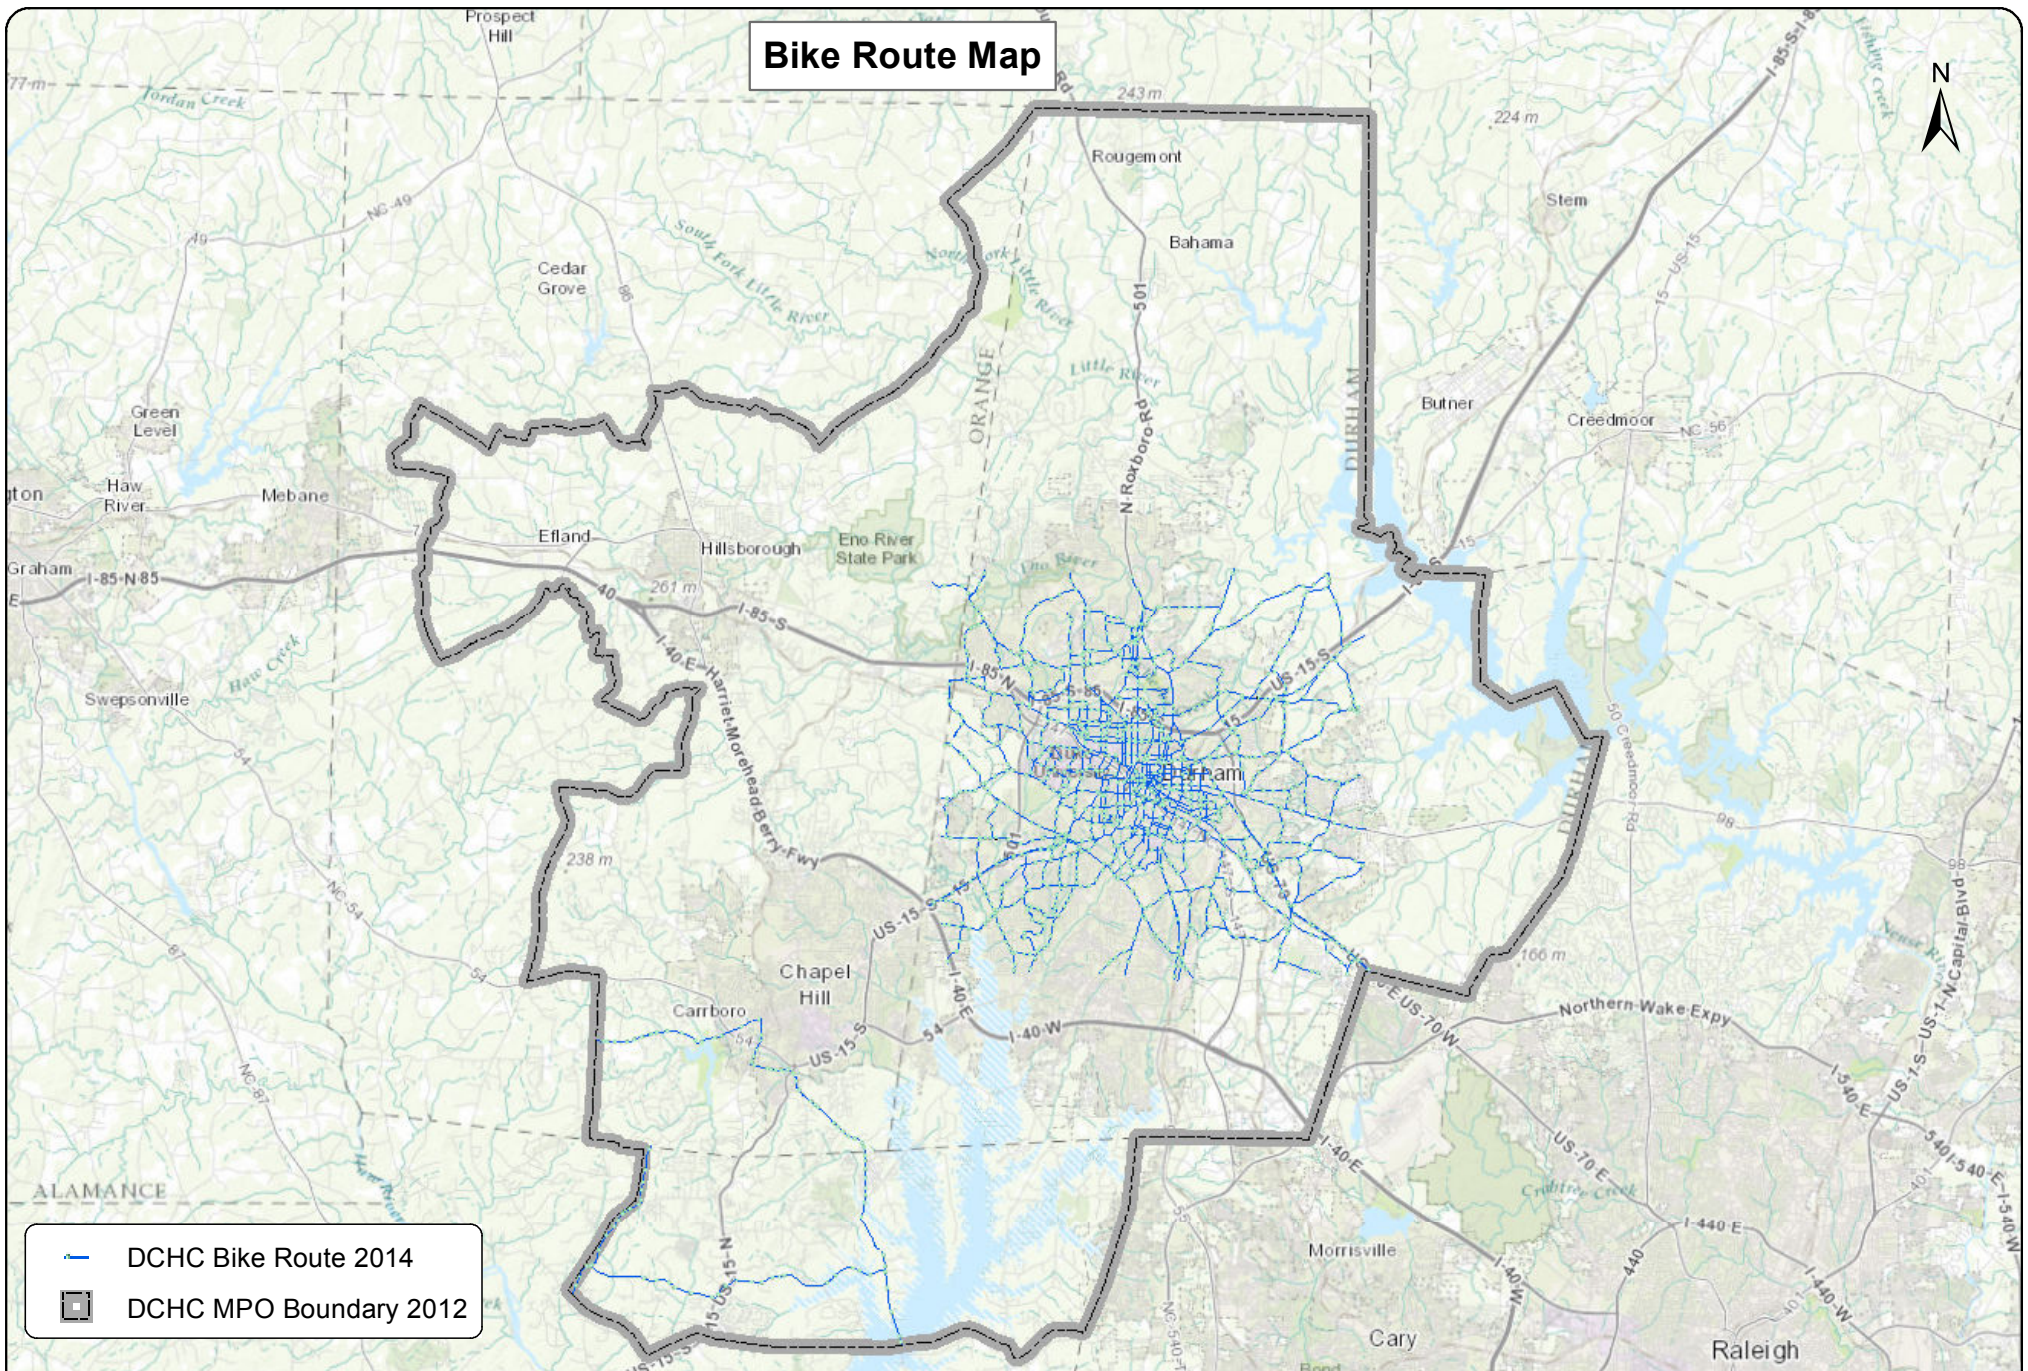

Bike Route Map

-  DCHC Bike Route 2014
-  DCHC MPO Boundary 2012

DCHC
Metropolitan Planning Organization
Planning Tomorrow Today

Disclaimer: Information depicted hereon is for reference purposes only and is compiled from the best available sources. The DCHC MPO assumes no responsibility for errors arising from the misuse of this map.