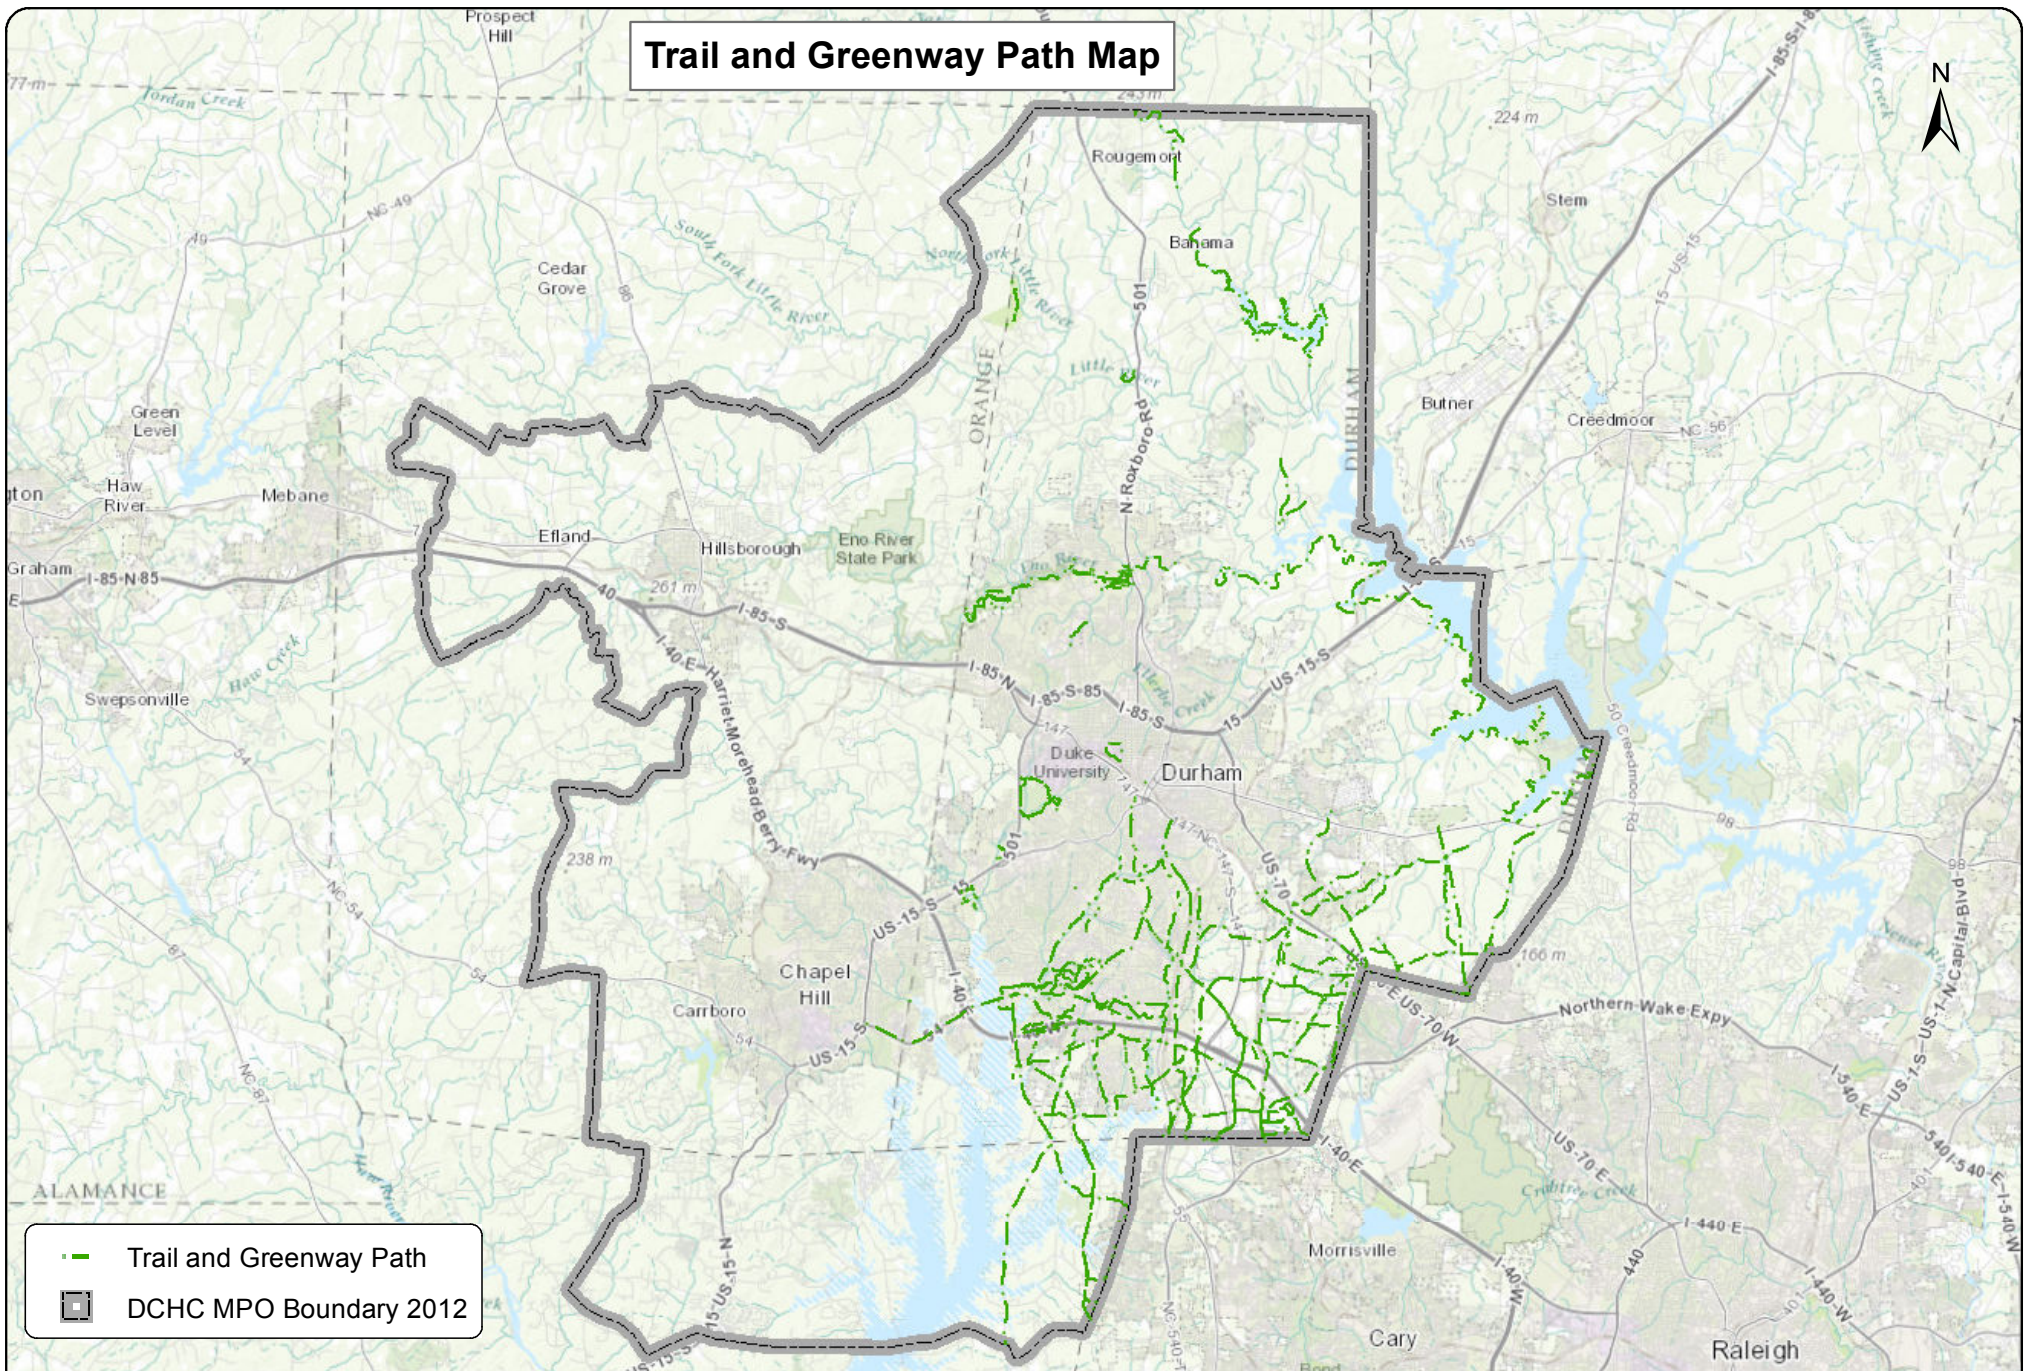

Trail and Greenway Path Map

-  Trail and Greenway Path
-  DCHC MPO Boundary 2012

DCHC
Metropolitan Planning Organization
Planning Tomorrow Today

Disclaimer: Information depicted hereon is for reference purposes only and is compiled from the best available sources. The DCHC MPO assumes no responsibility for errors arising from the misuse of this map.