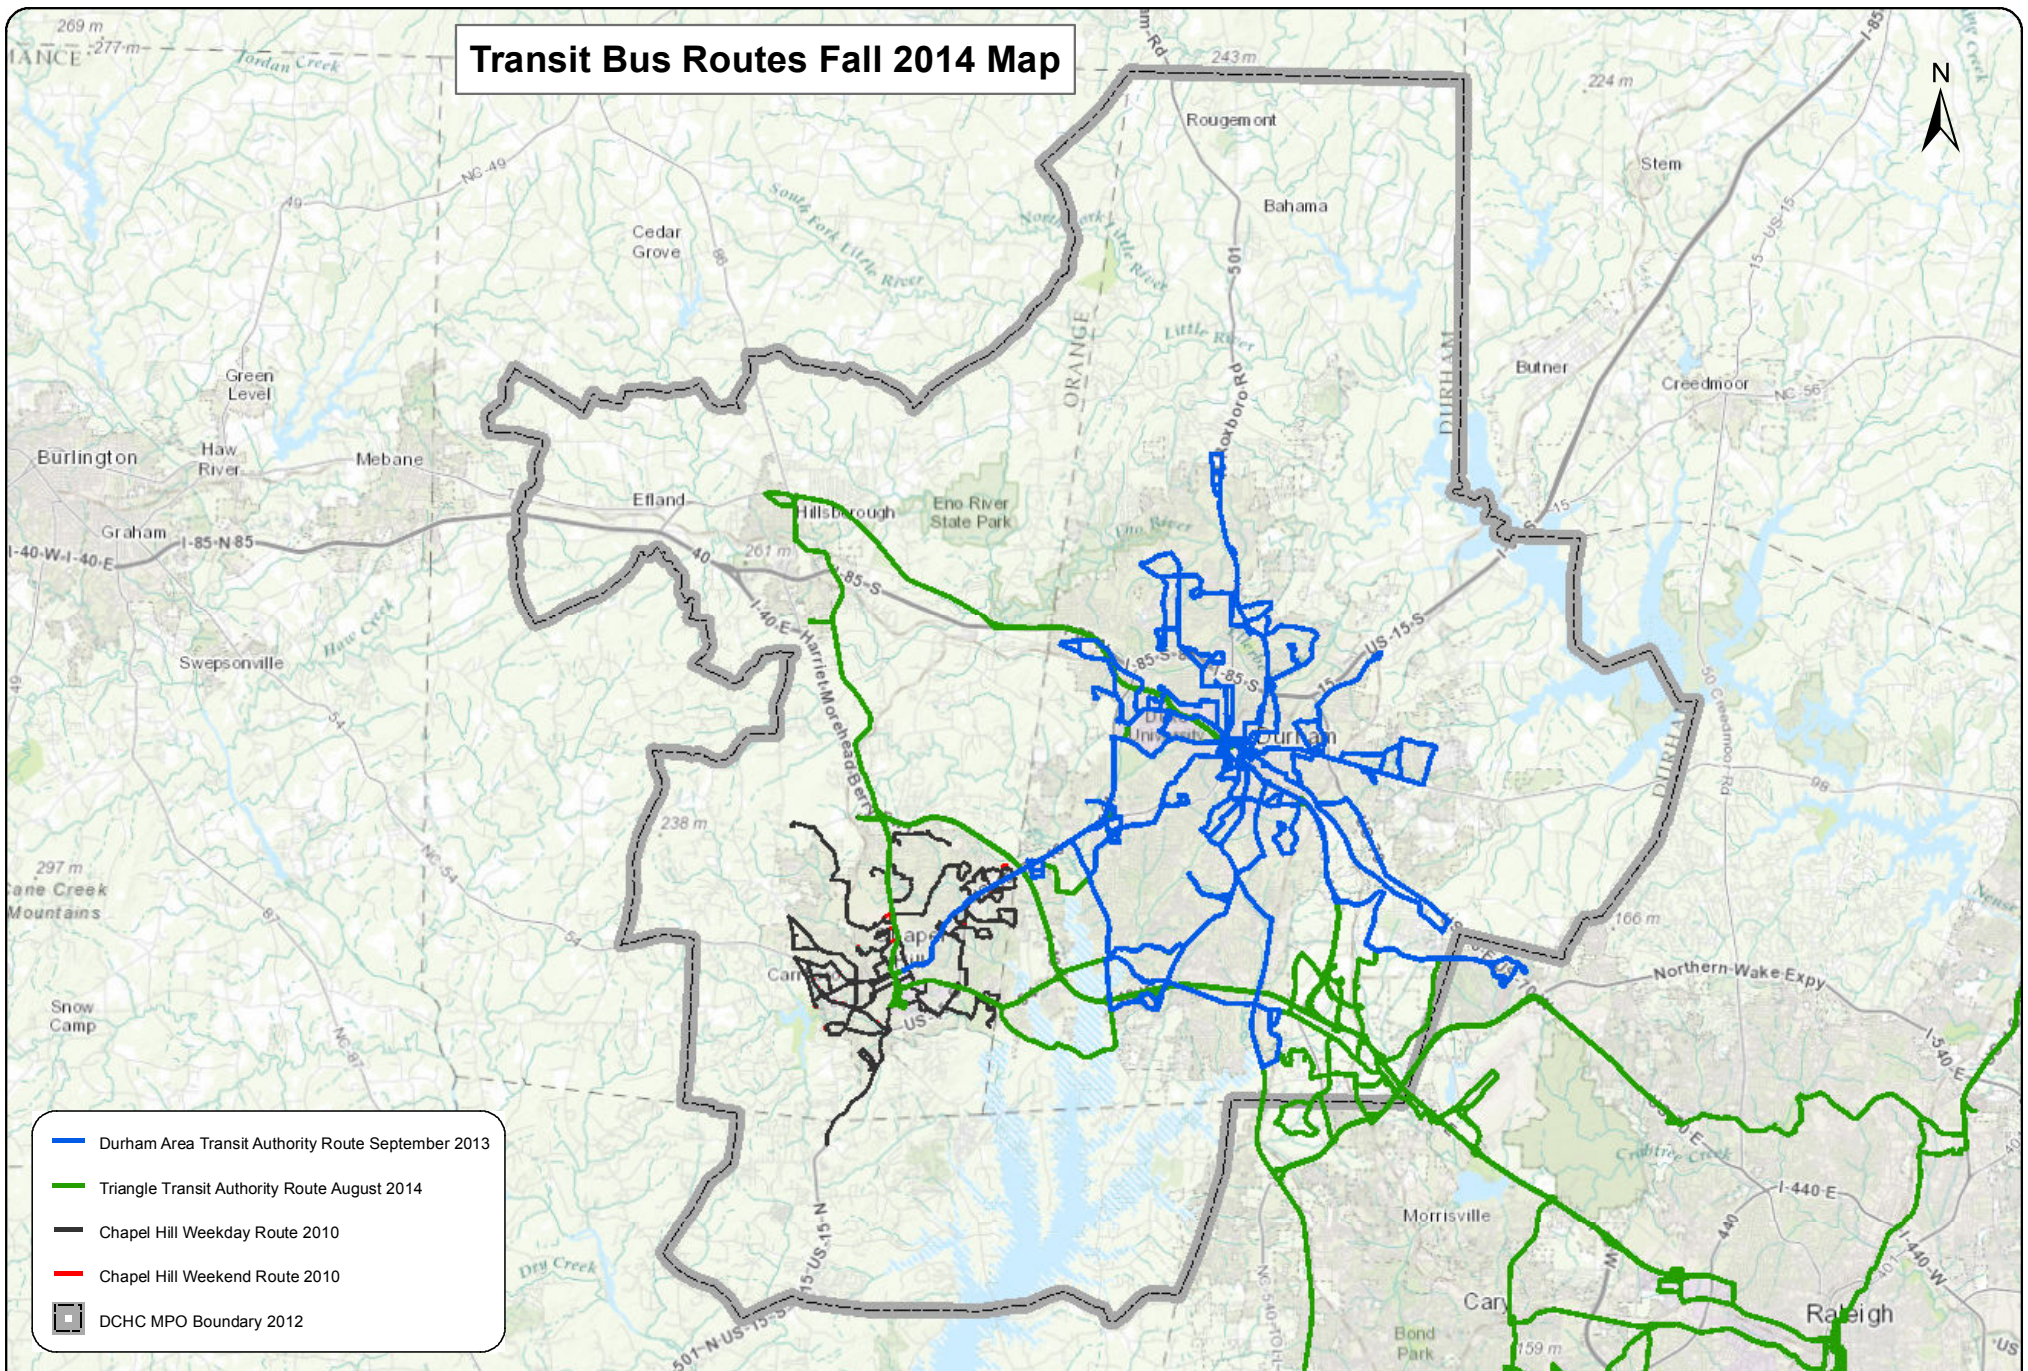

Transit Bus Routes Fall 2014 Map

- Durham Area Transit Authority Route September 2013
- Triangle Transit Authority Route August 2014
- Chapel Hill Weekday Route 2010
- Chapel Hill Weekend Route 2010
- DCHC MPO Boundary 2012

Disclaimer: Information depicted hereon is for reference purposes only and is compiled from the best available sources. The DCHC MPO assumes no responsibility for errors arising from the misuse of this map.