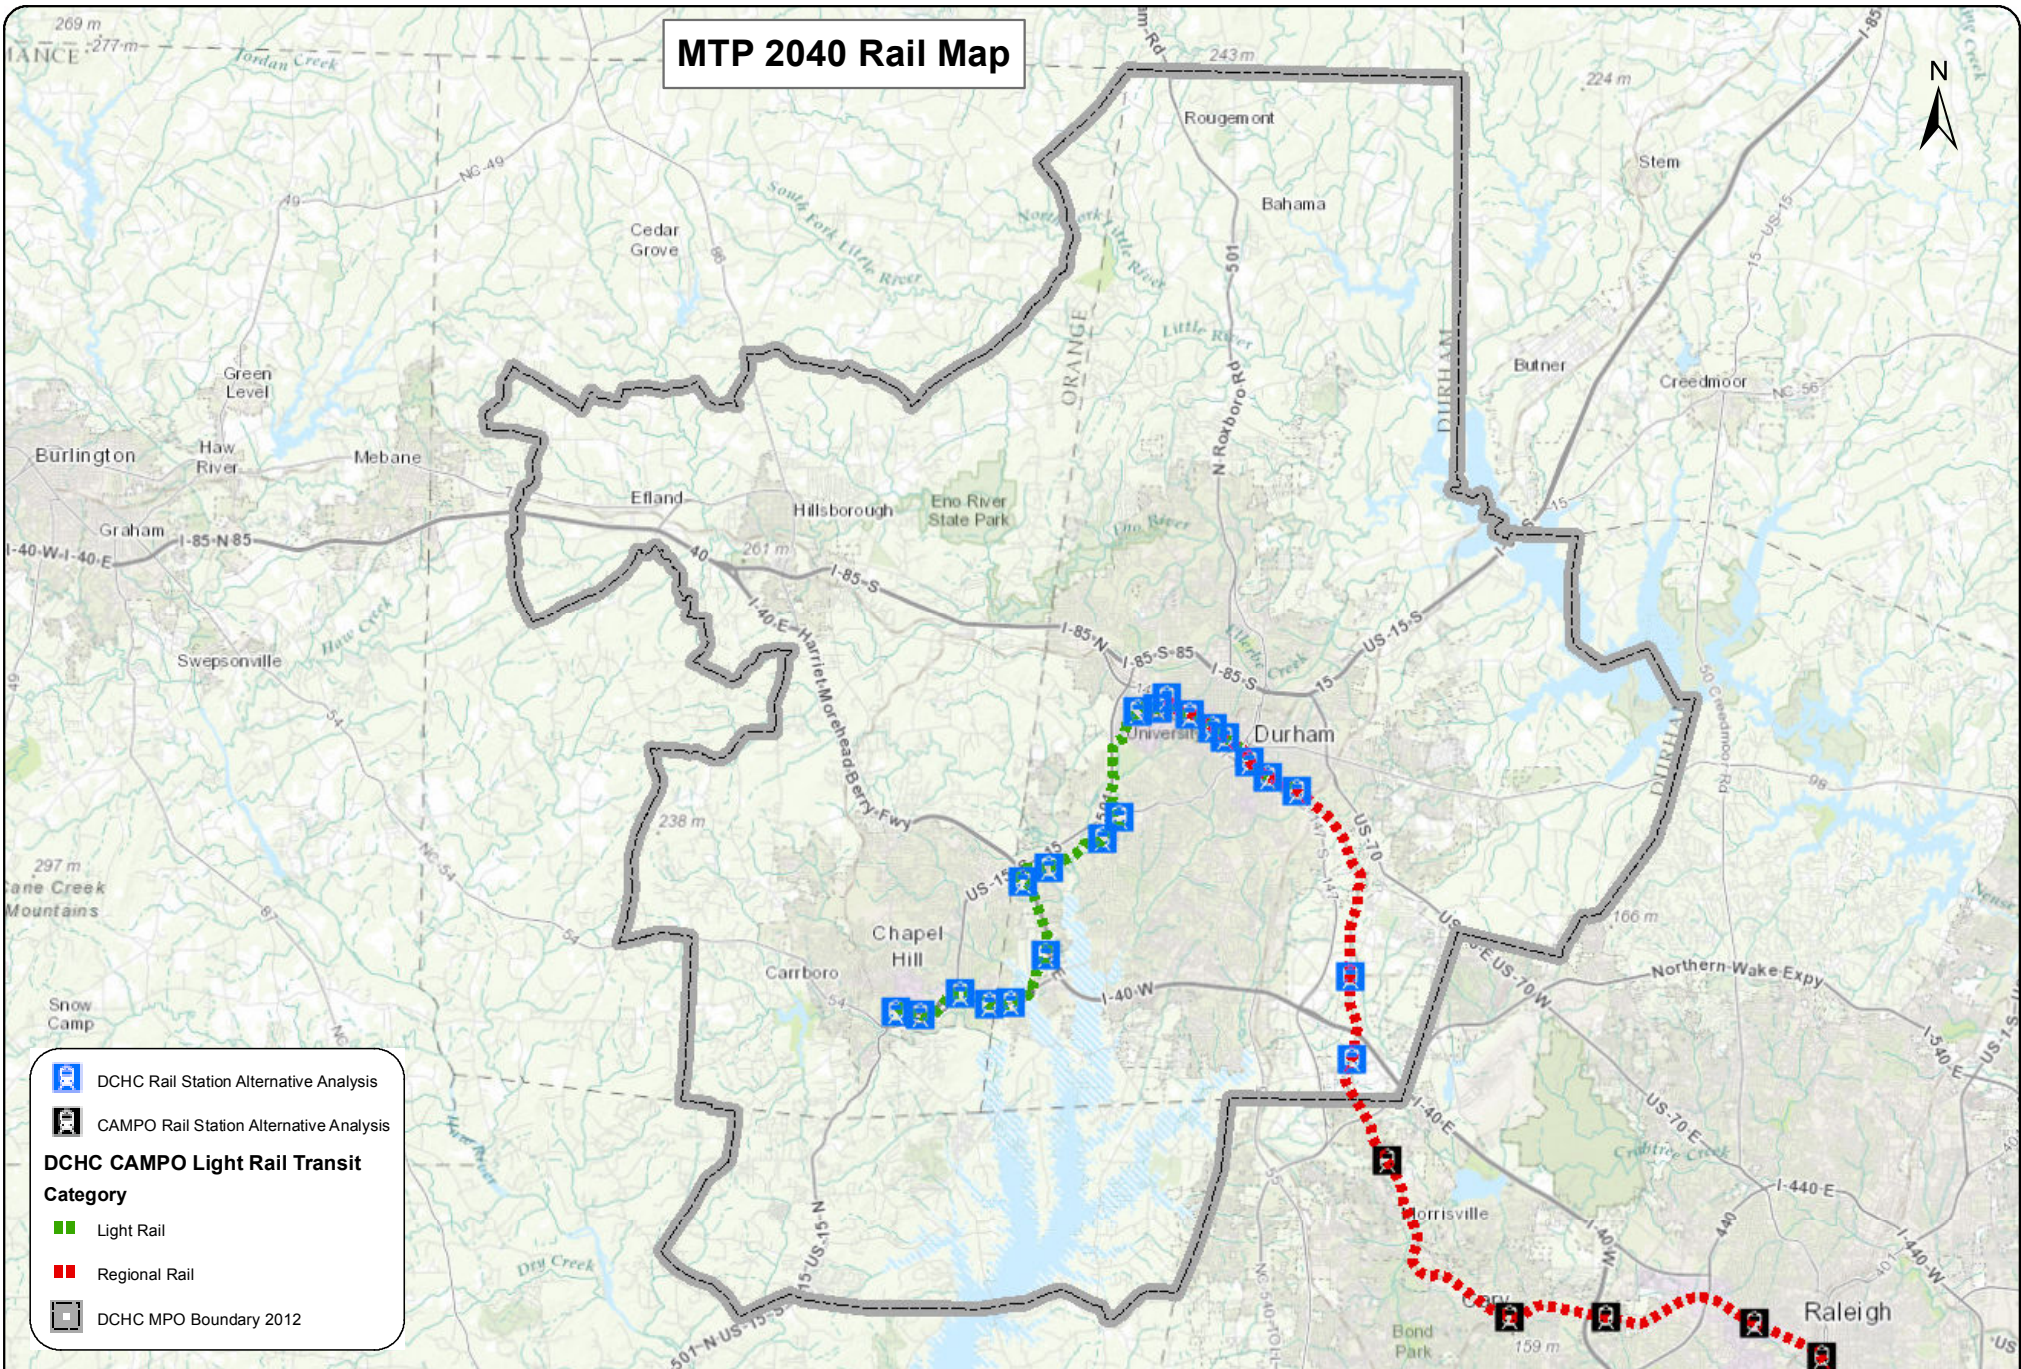

# MTP 2040 Rail Map

-  DCHC Rail Station Alternative Analysis
-  CAMPO Rail Station Alternative Analysis

**DCHC CAMPO Light Rail Transit Category**

-  Light Rail
-  Regional Rail
-  DCHC MPO Boundary 2012

Disclaimer: Information depicted hereon is for reference purposes only and is compiled from the best available sources. The DCHC MPO assumes no responsibility for errors arising from the misuse of this map.