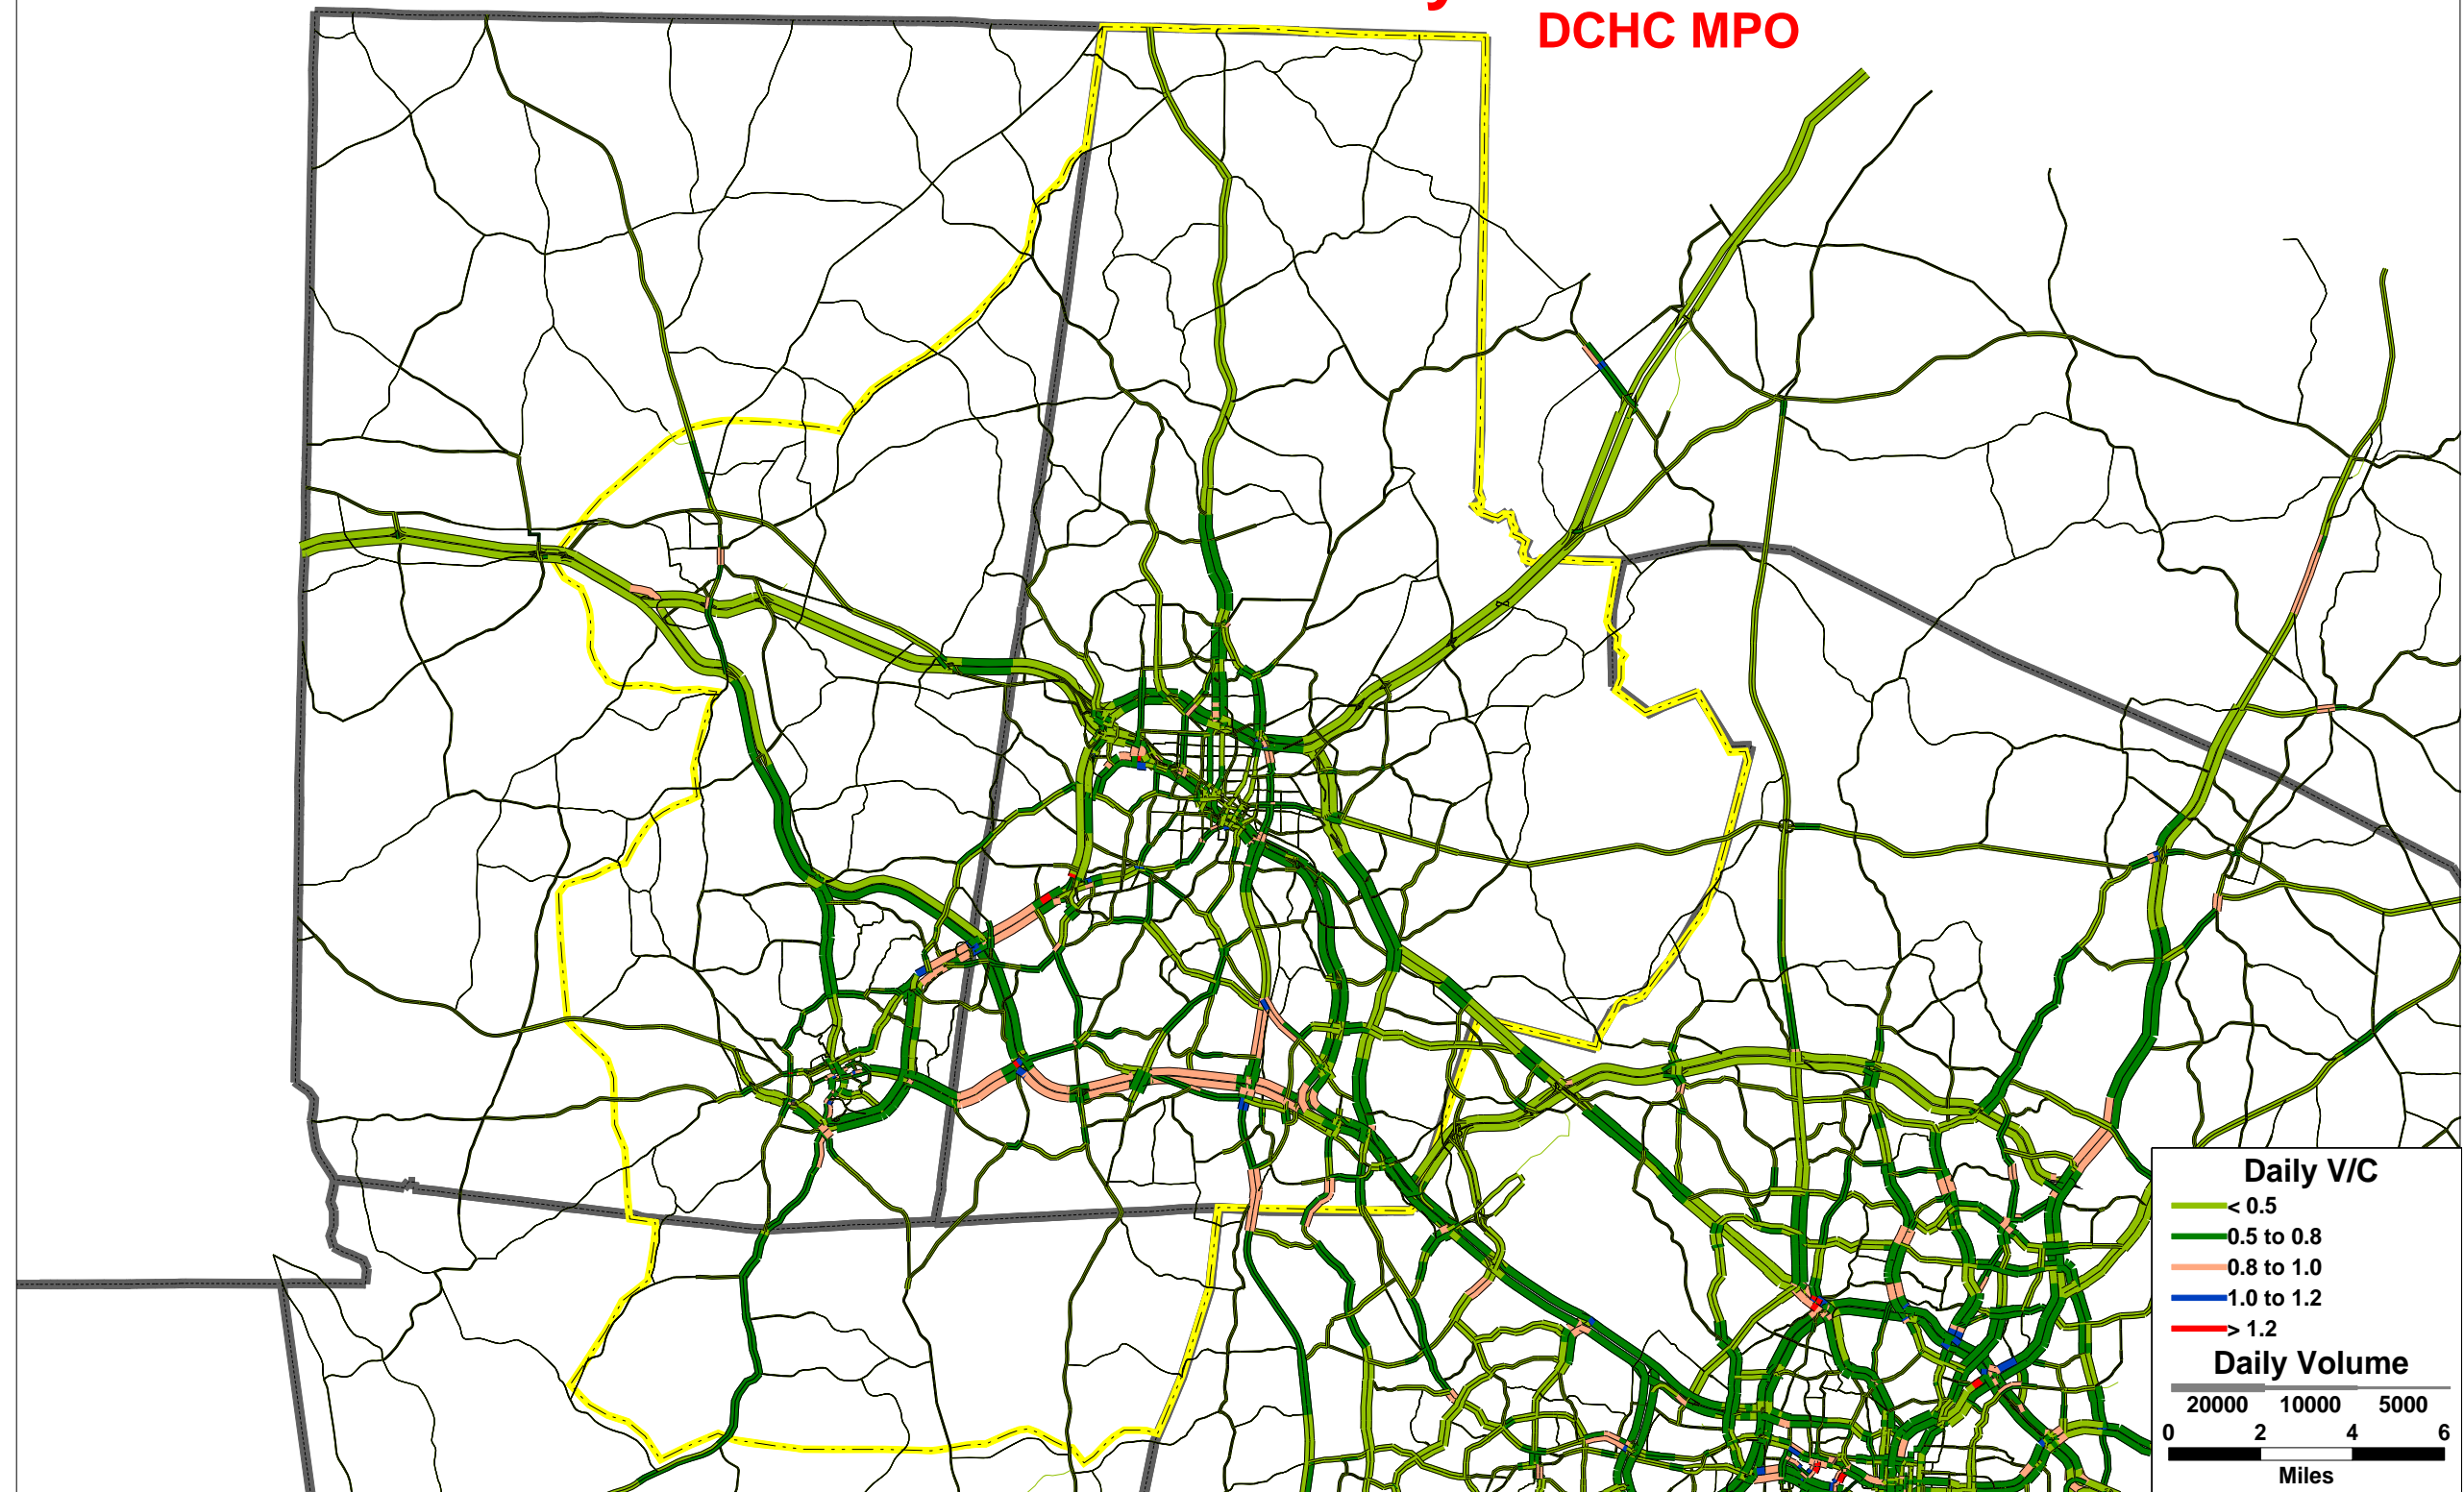

# 2005 Daily V/C Ratio DCHC MPO

Note: Based on 2005 network and 2005 socio economic data  
October 18, 2007