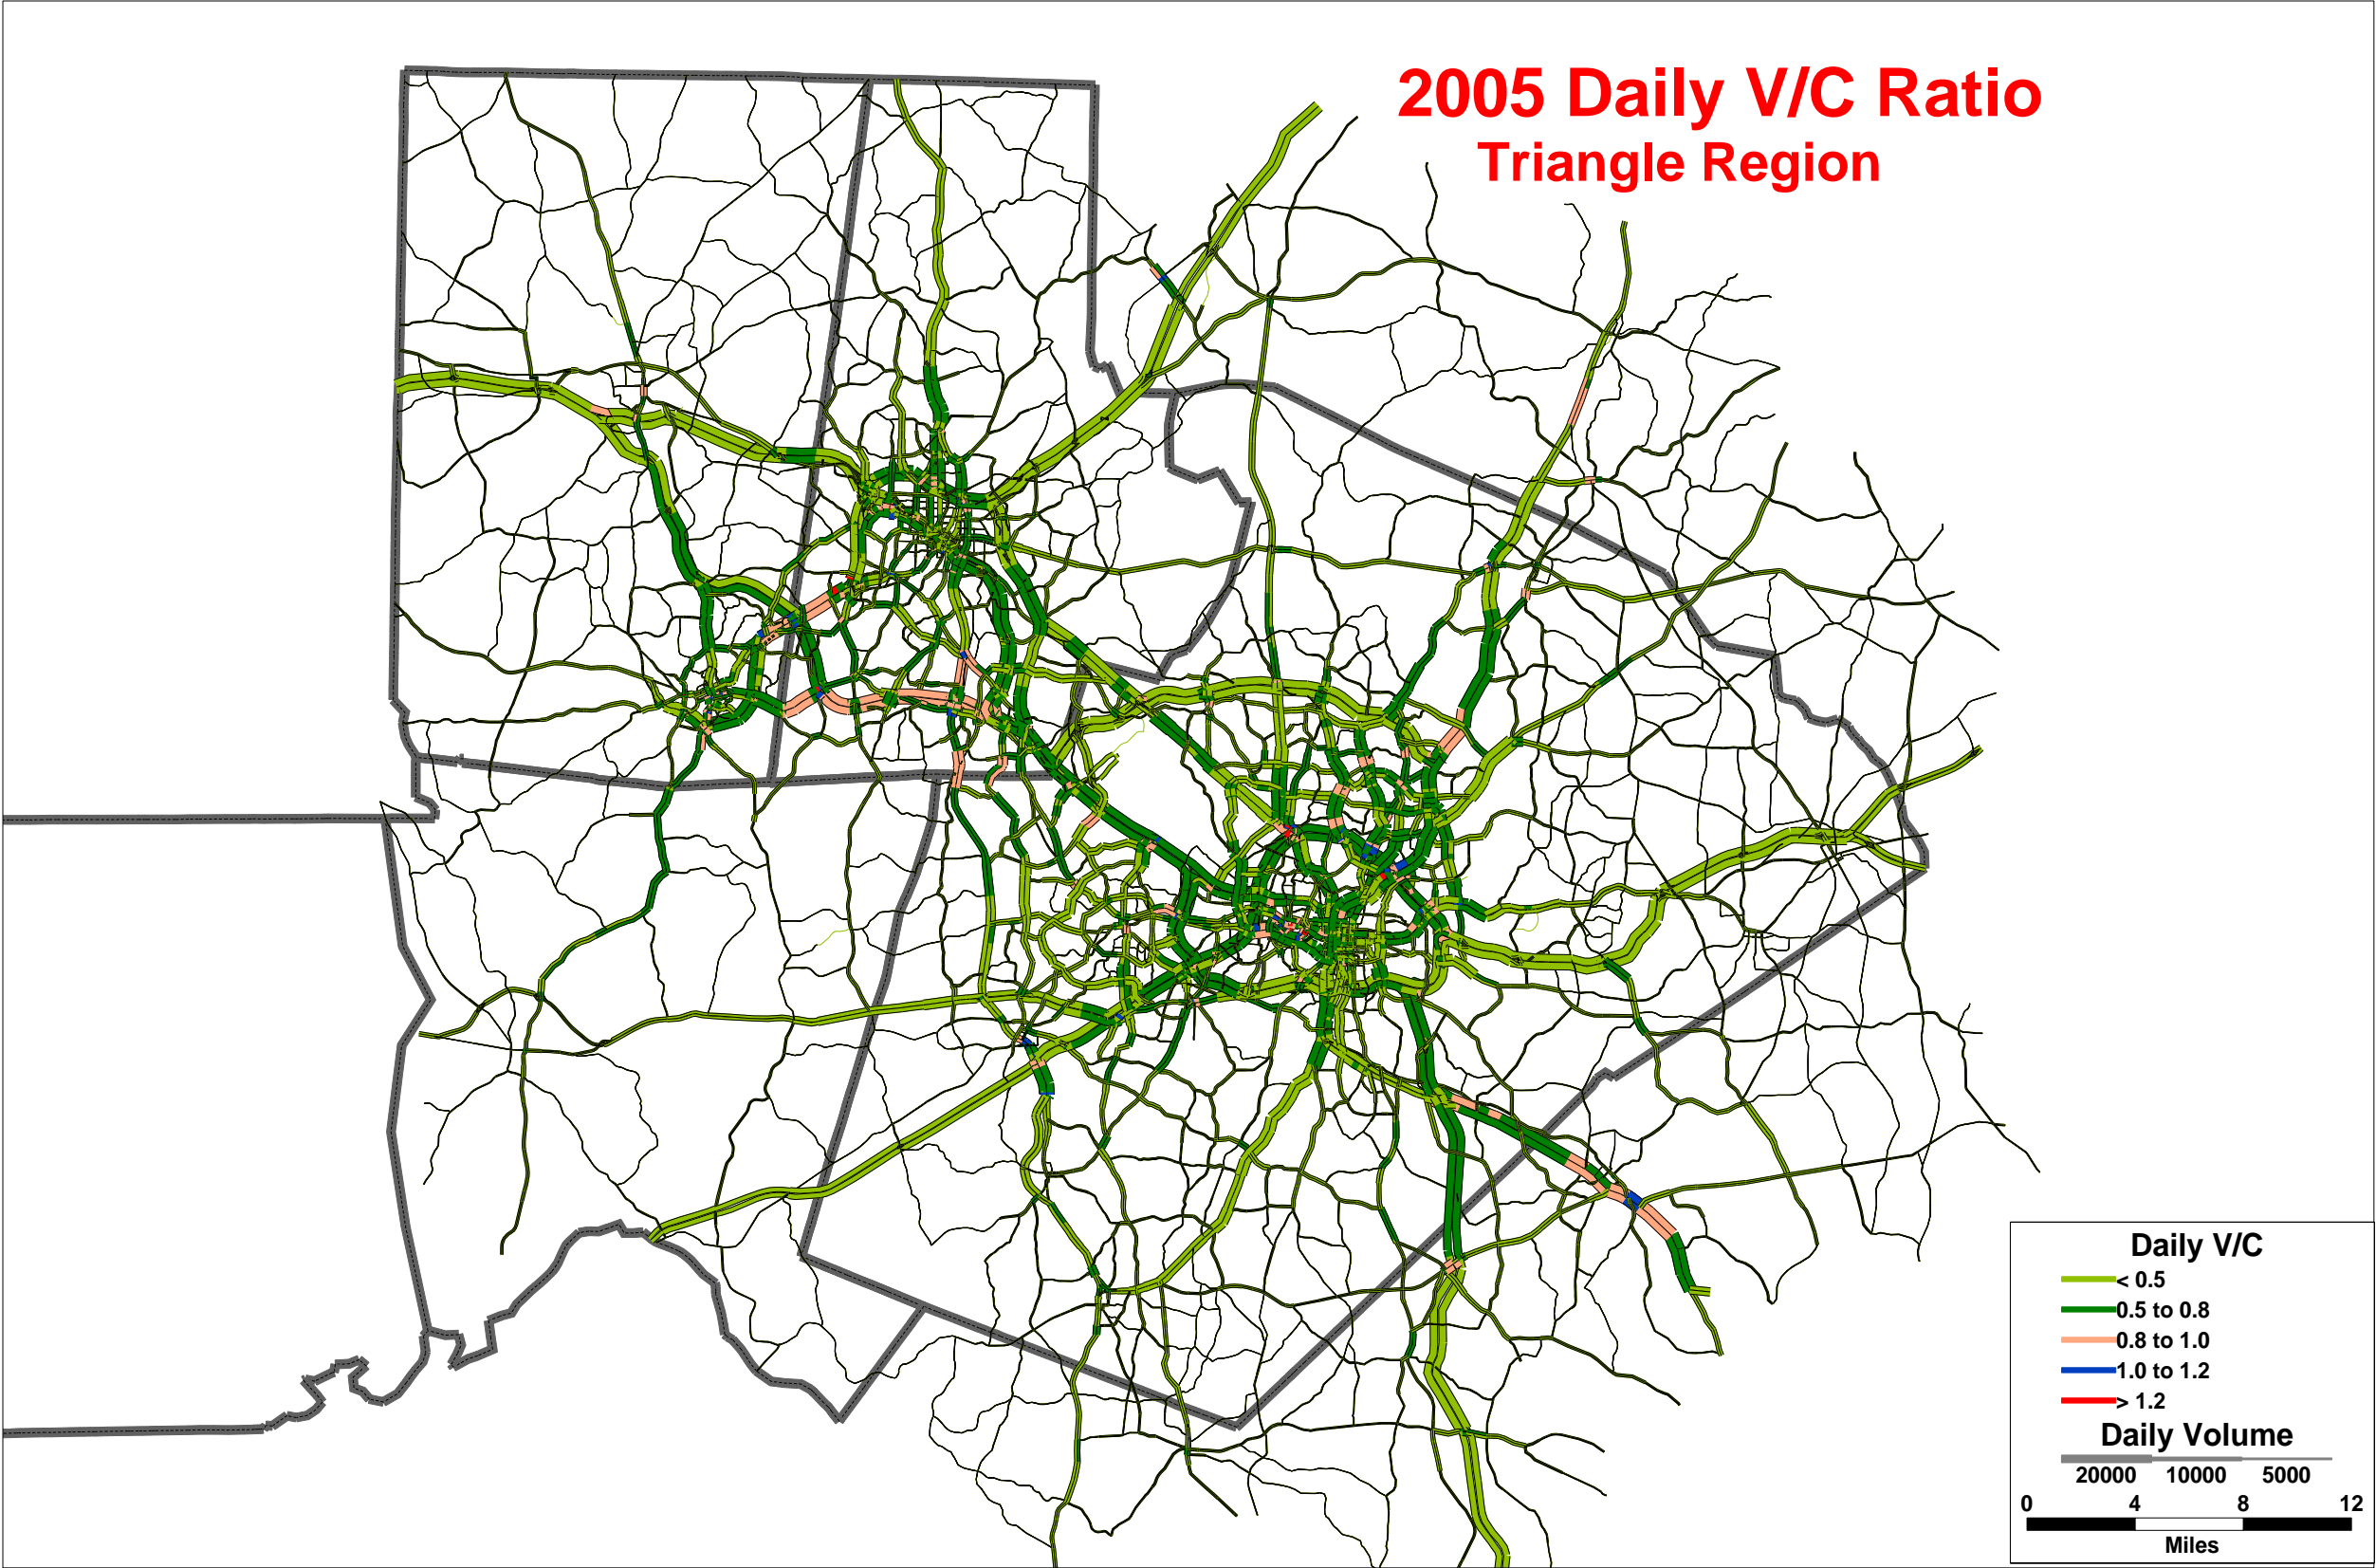

# 2005 Daily V/C Ratio Triangle Region

Note: Based on 2005 network and 2005 socio economic data  
October 18, 2007