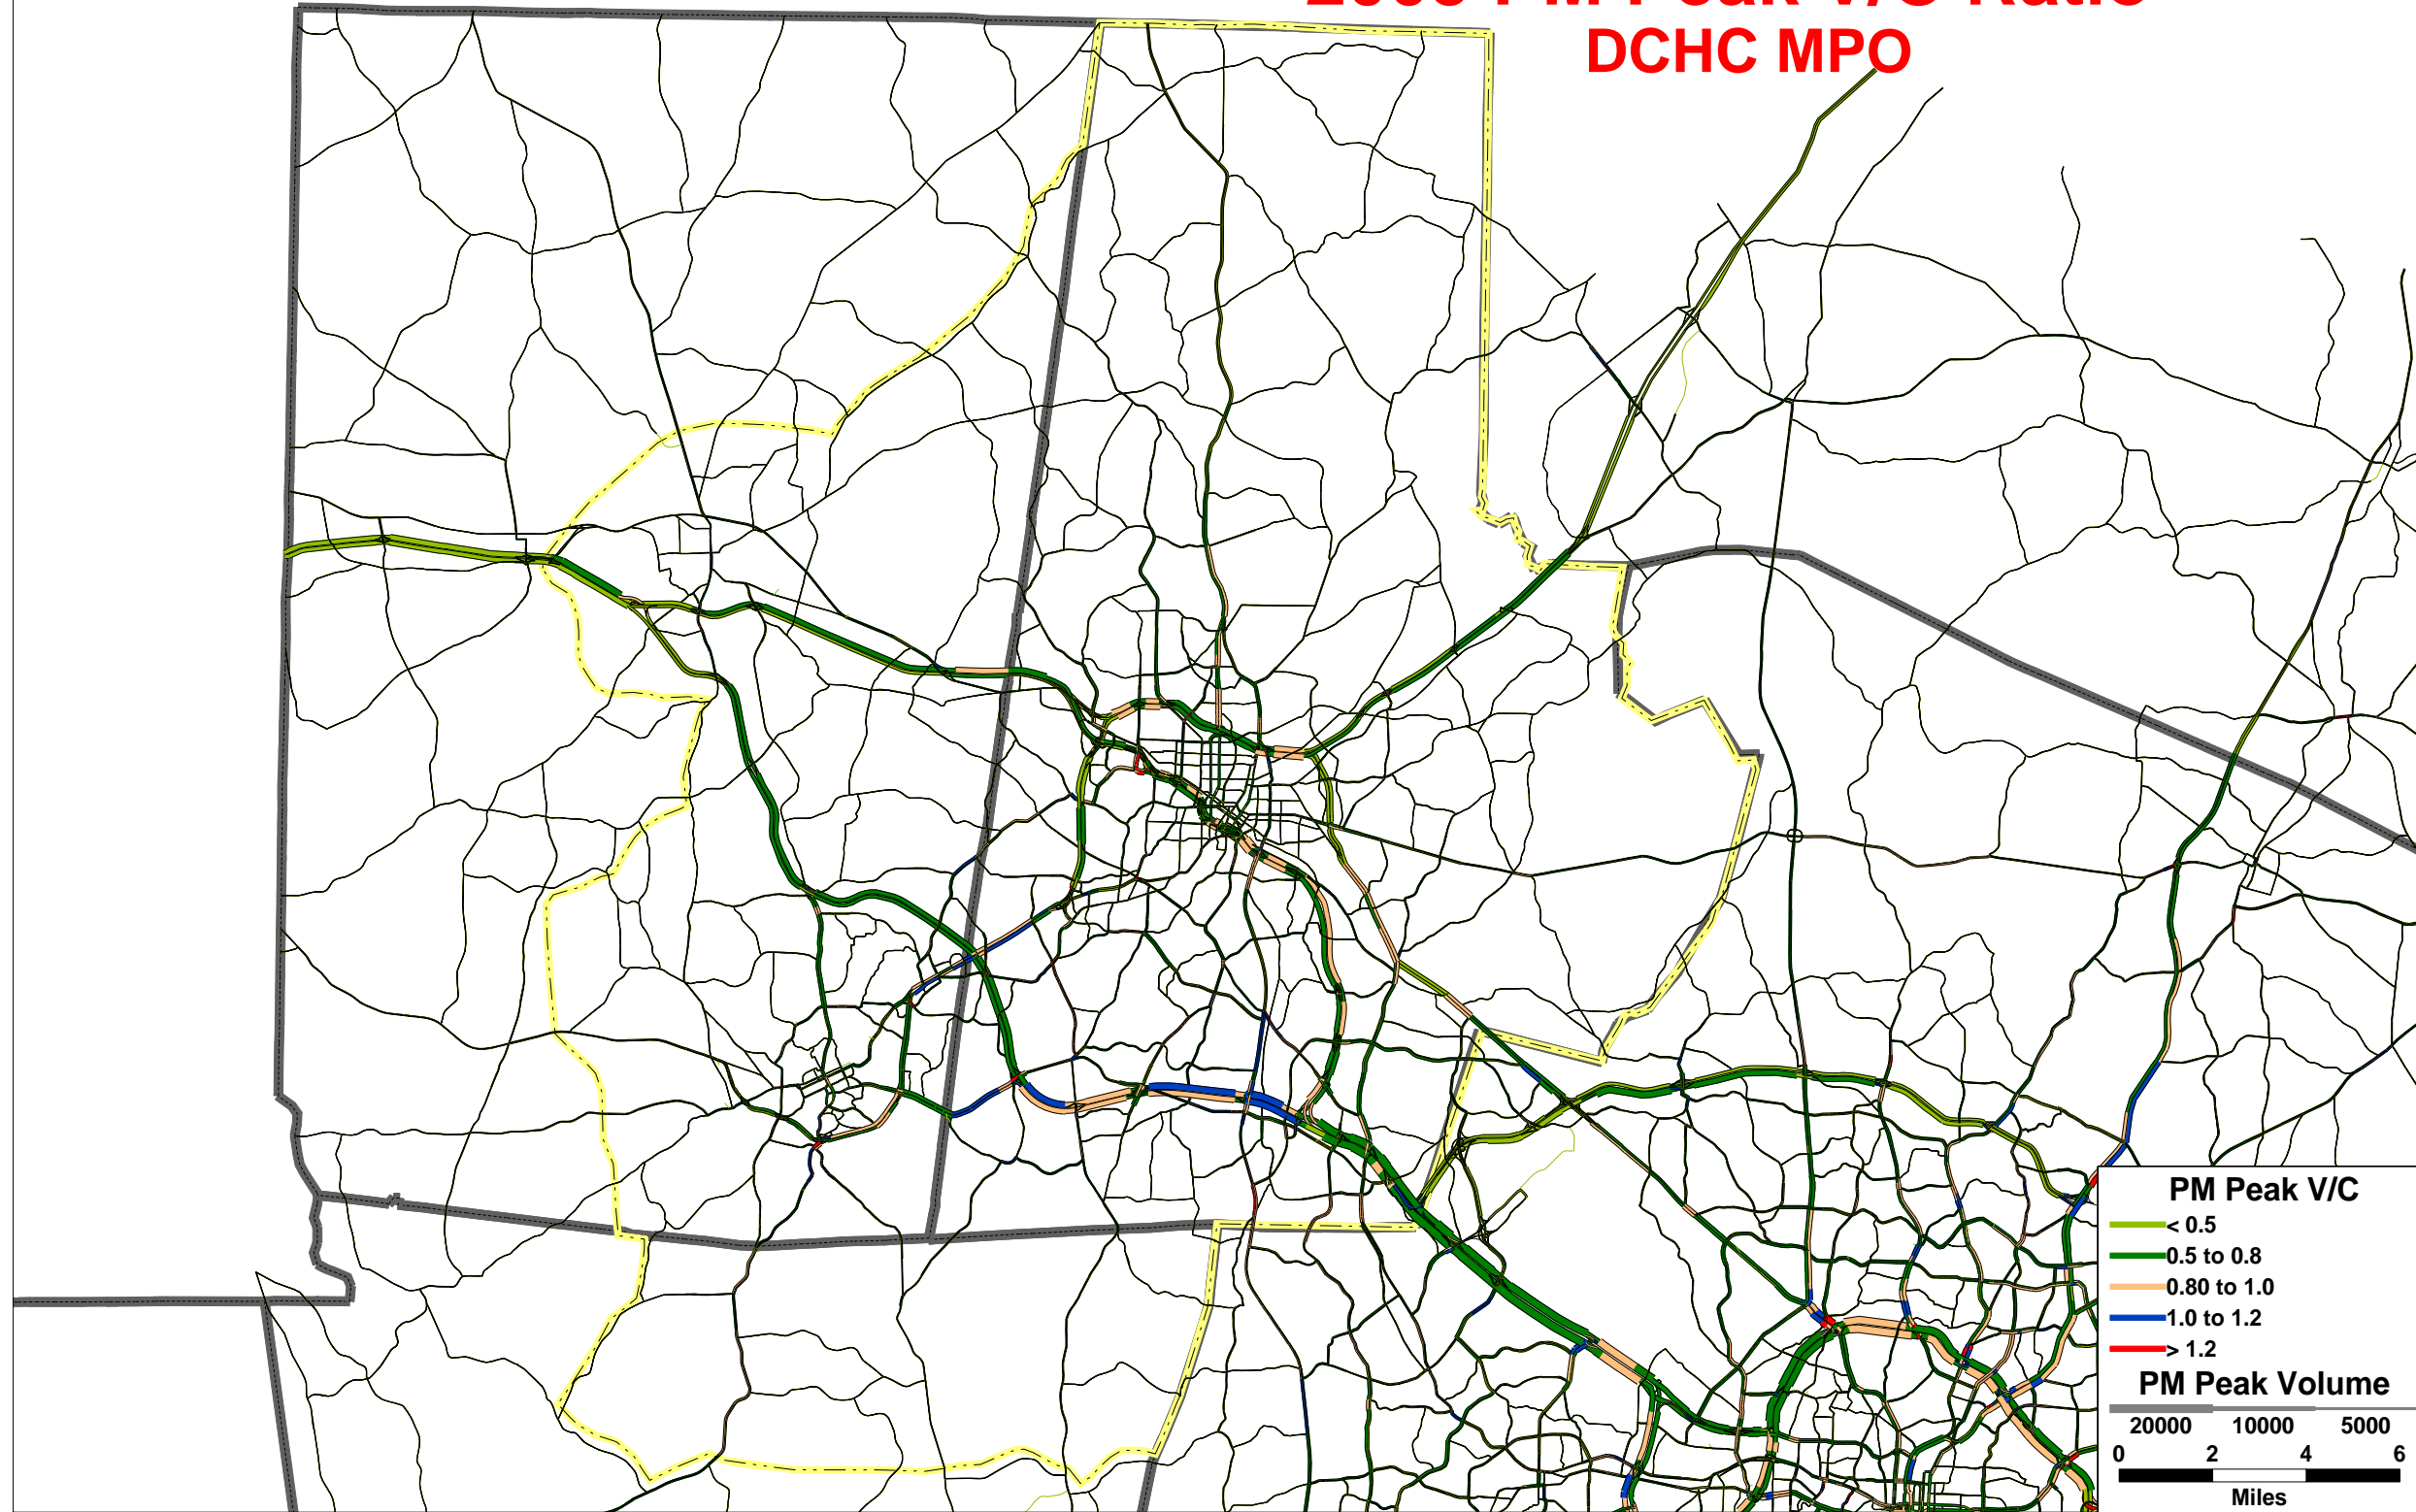

2005 PM Peak V/C Ratio DCHC MPO

Note: Based on 2005 network and 2005 socio economic data
October 18, 2007