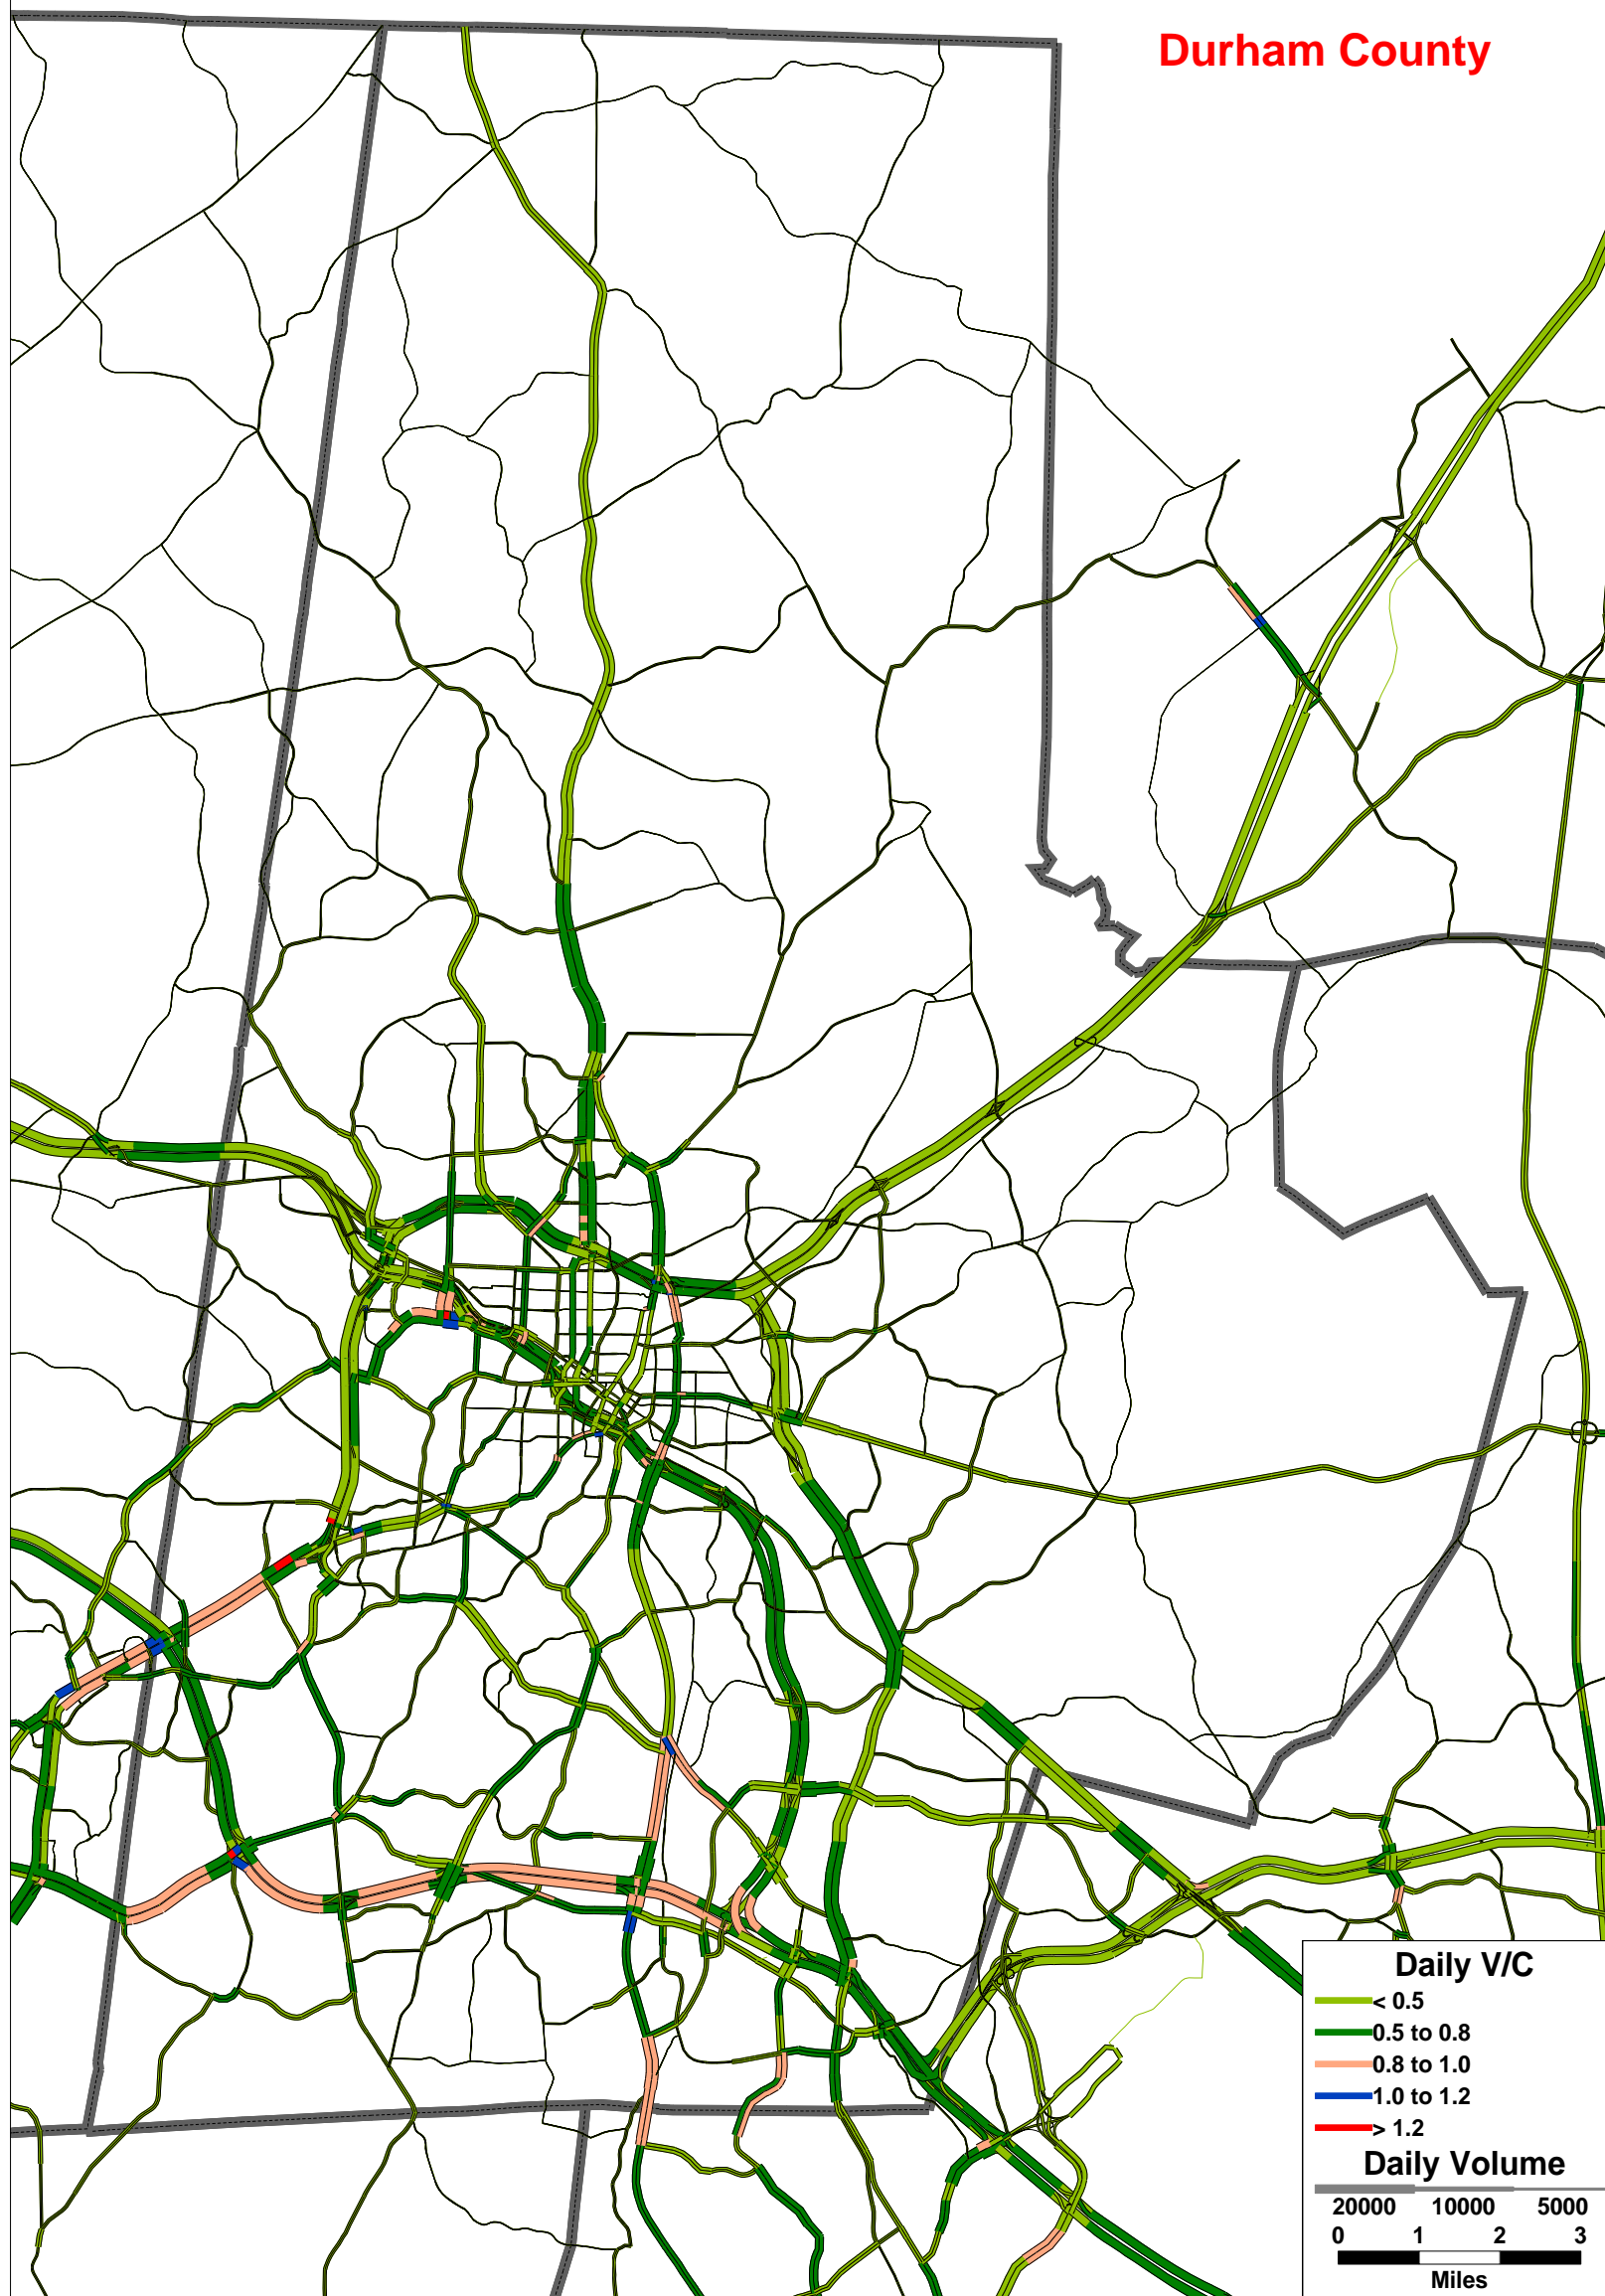

2005 Daily V/C Ratio

Durham County

Note: Based on 2005 network and 2005 socio economic data

October 18, 2007