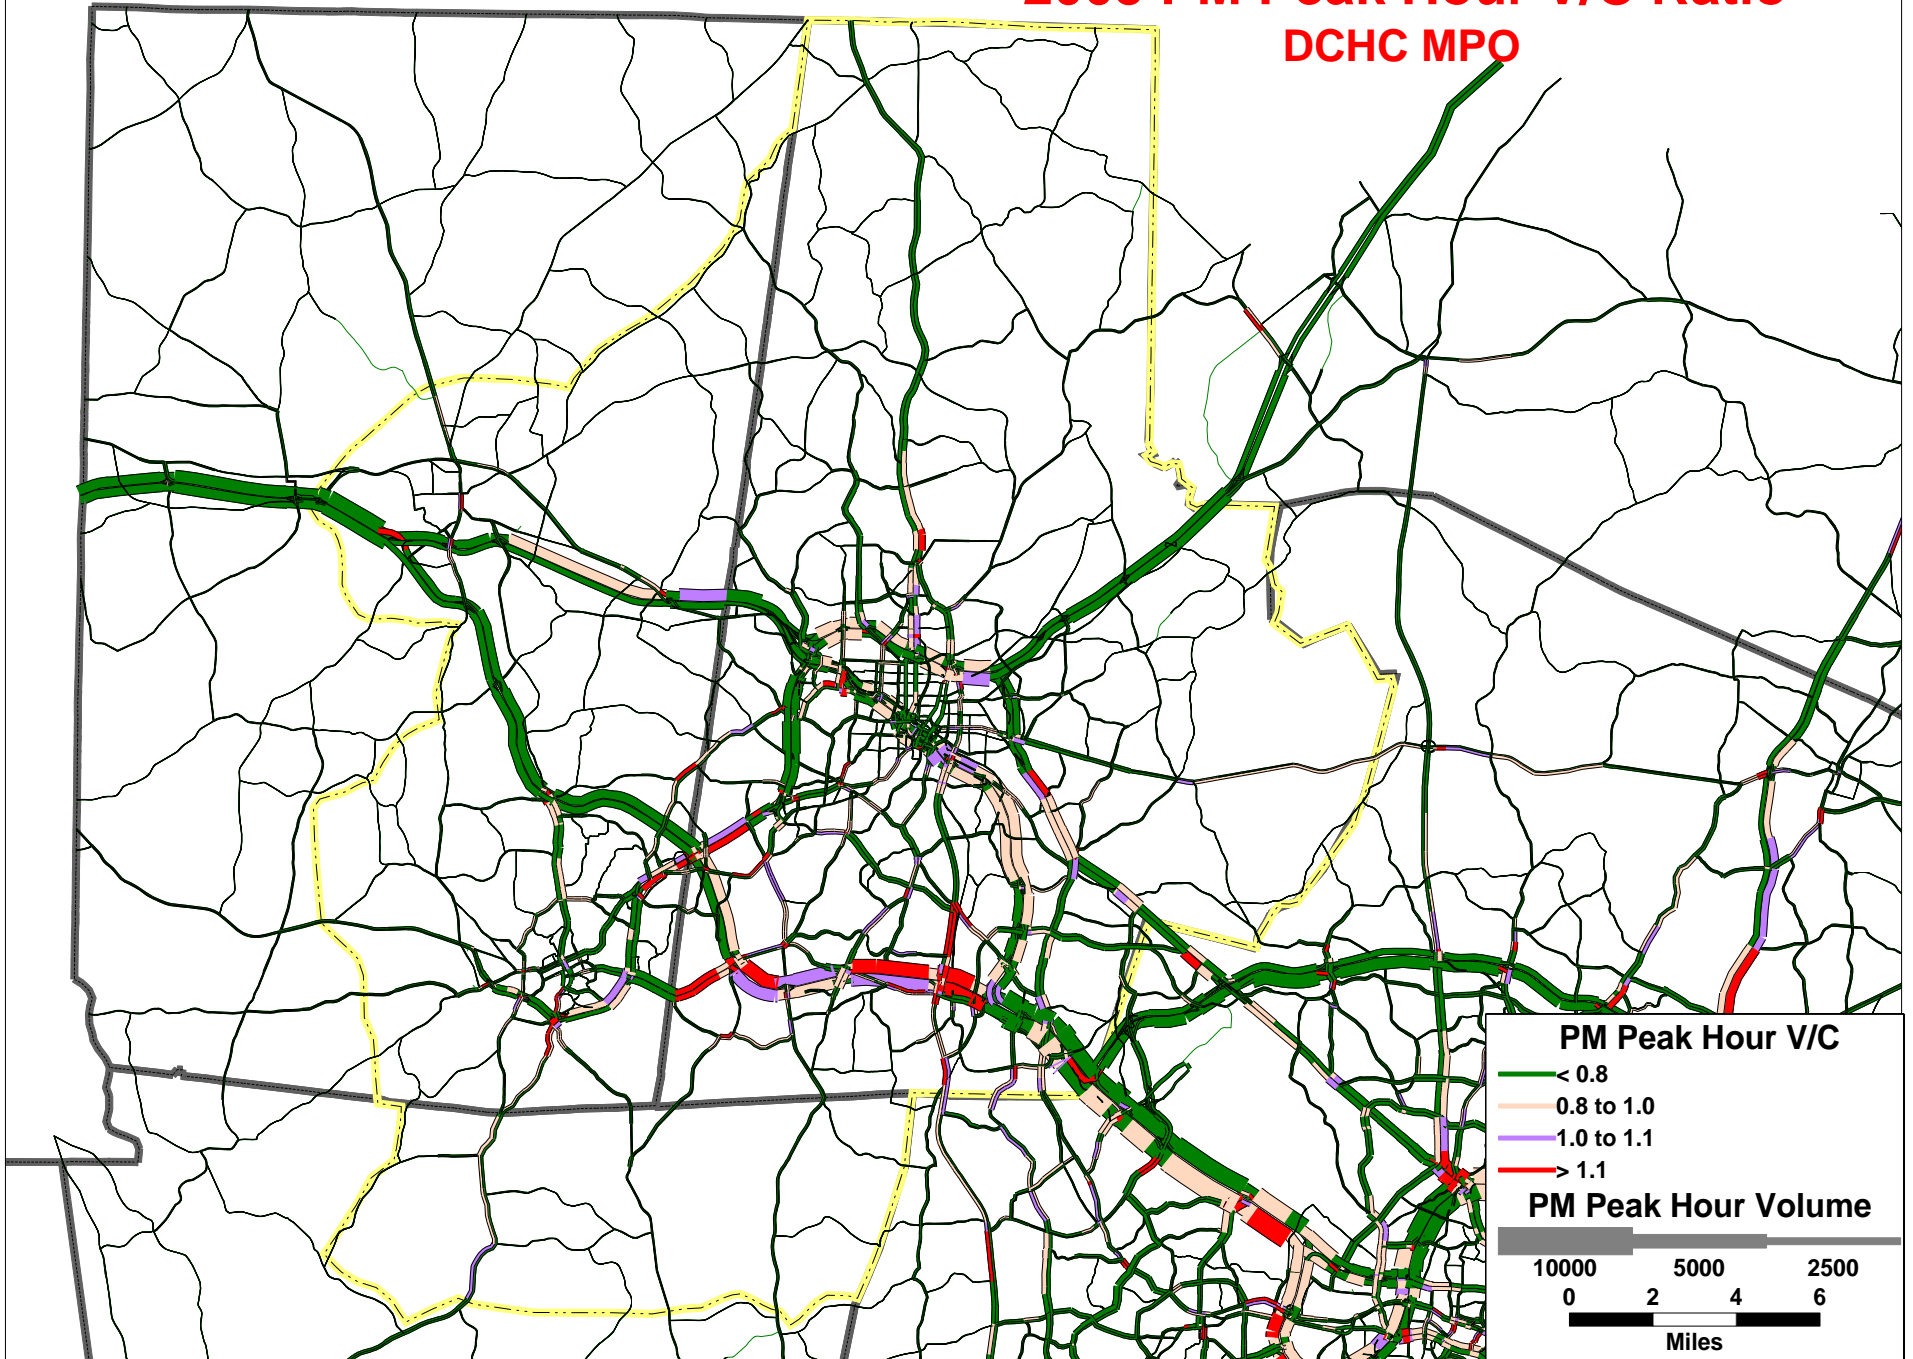

2005 PM Peak Hour V/C Ratio DCHC MPO

Note: Based on 2005 network and 2005 socio economic data.