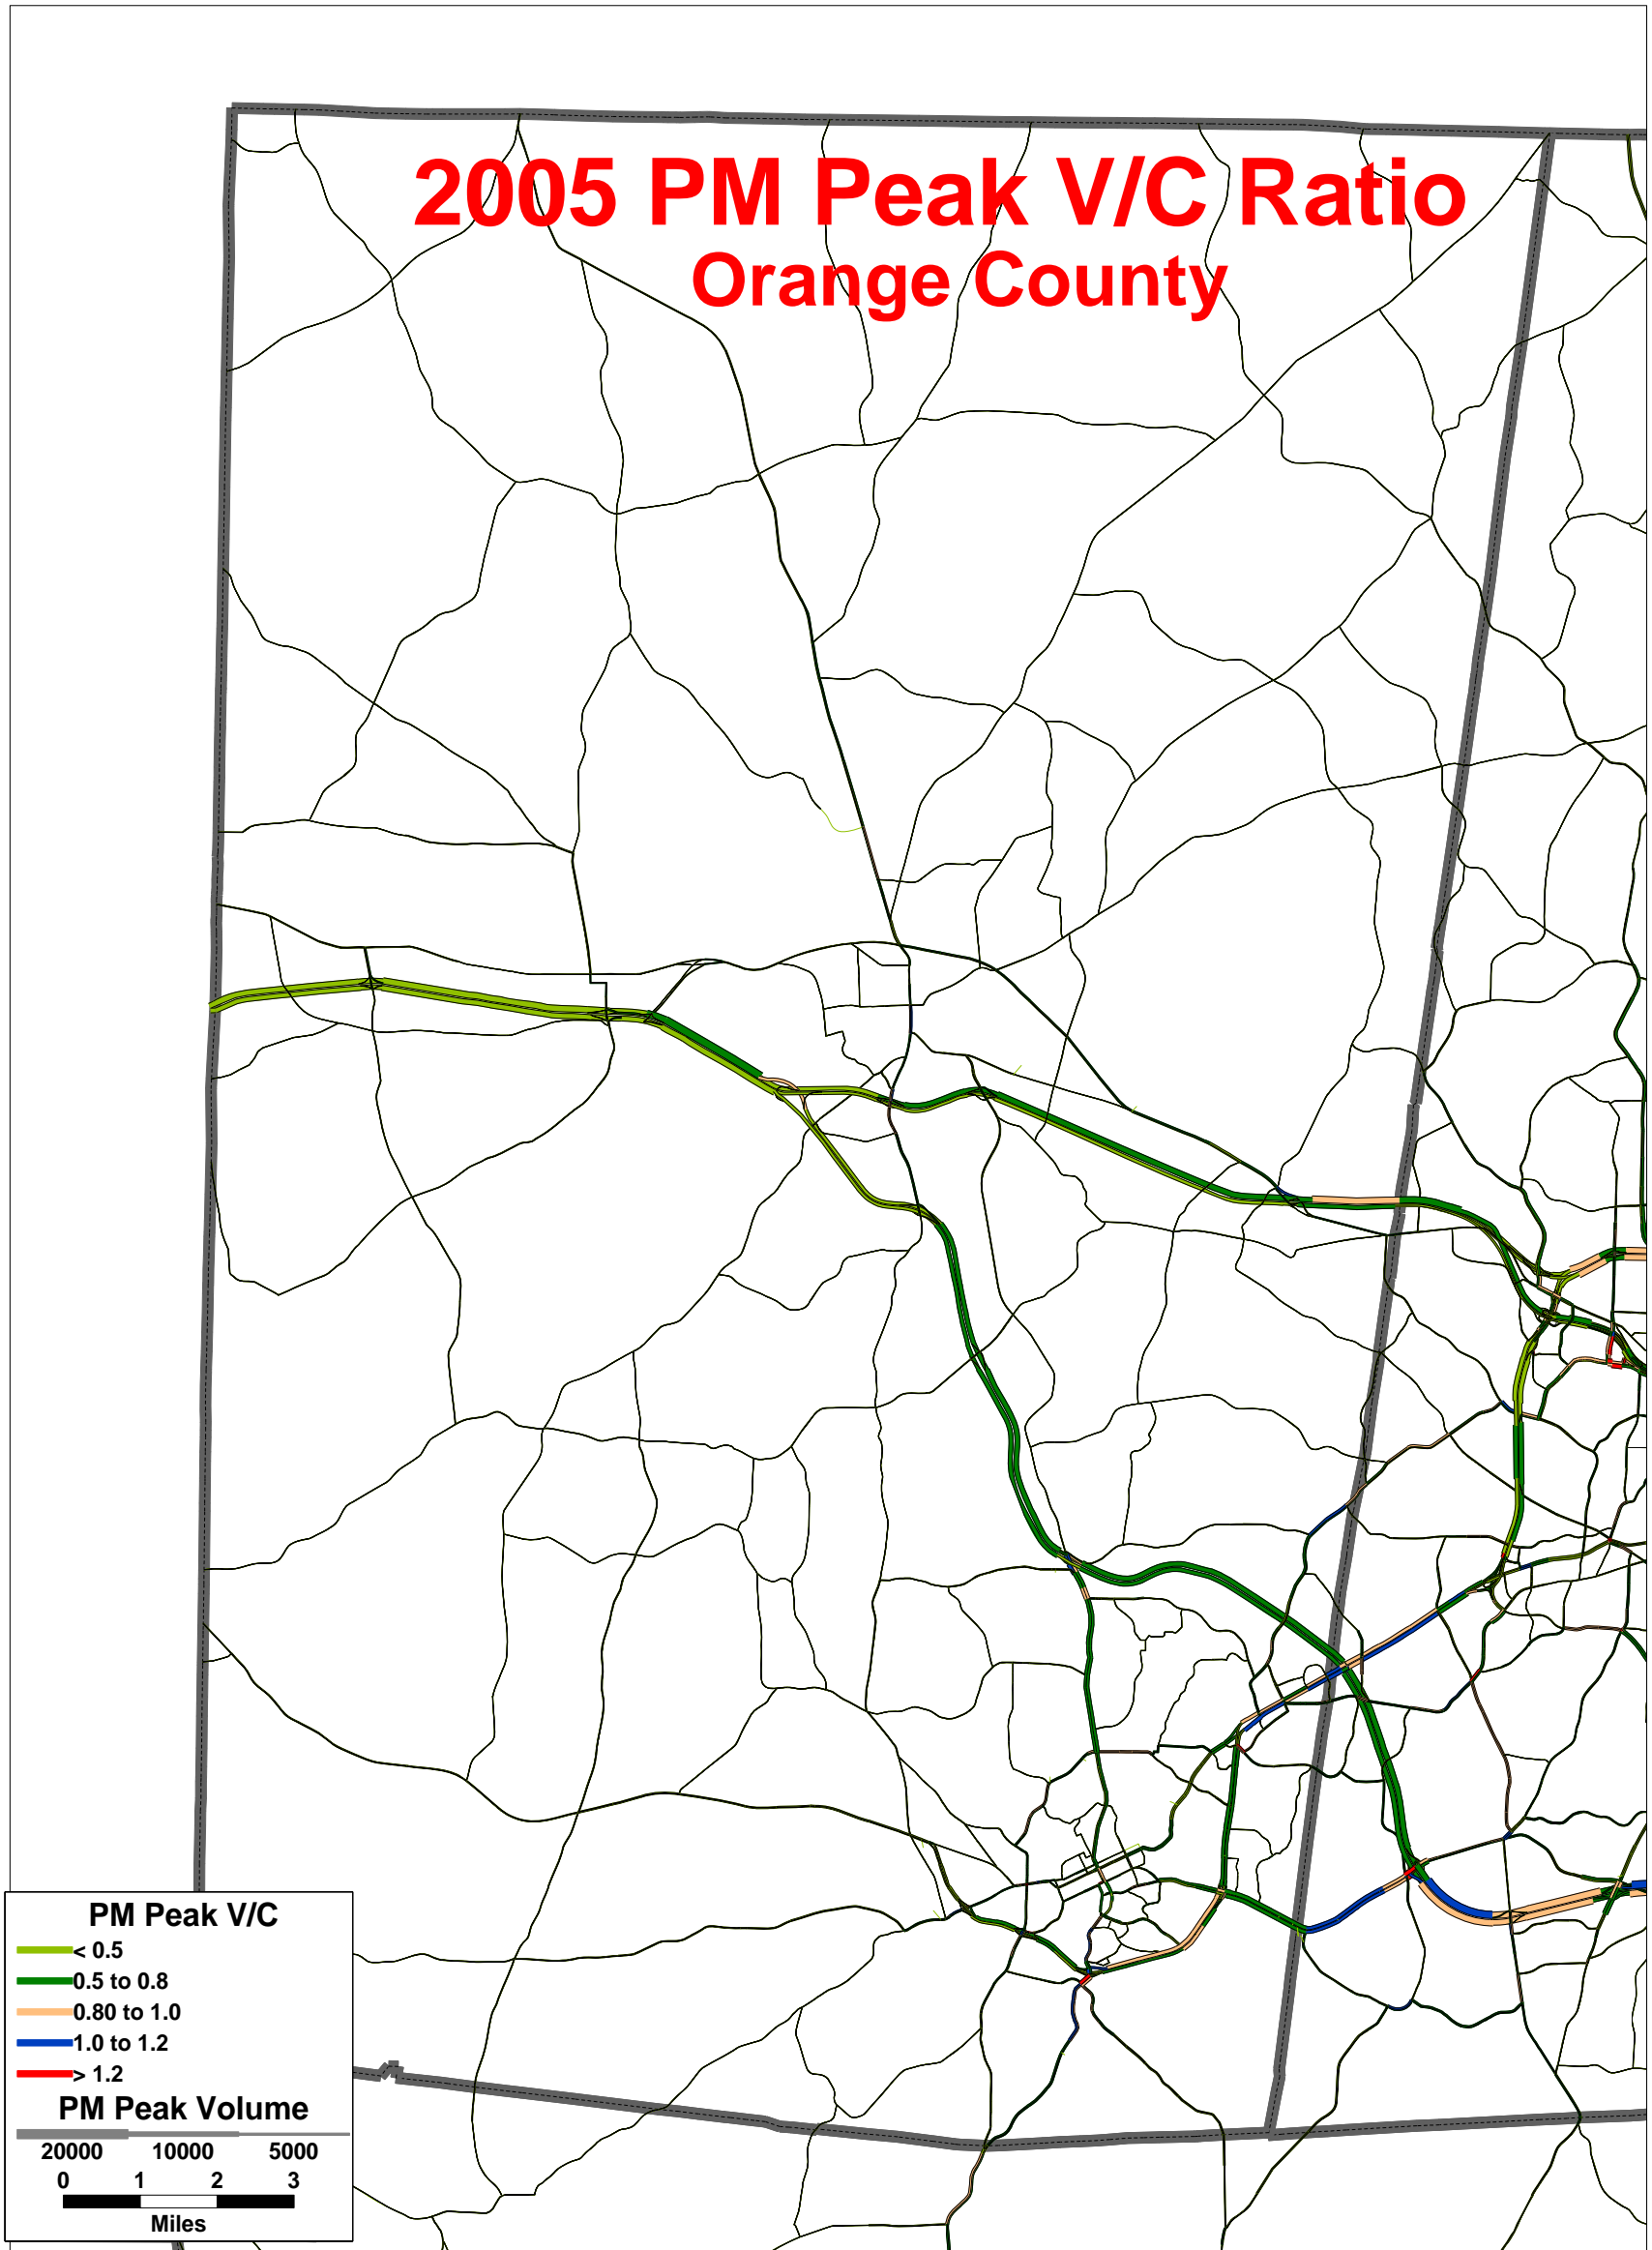

# 2005 PM Peak V/C Ratio Orange County

Note: Based on 2005 network and 2005 socio economic data  
October 18, 2007