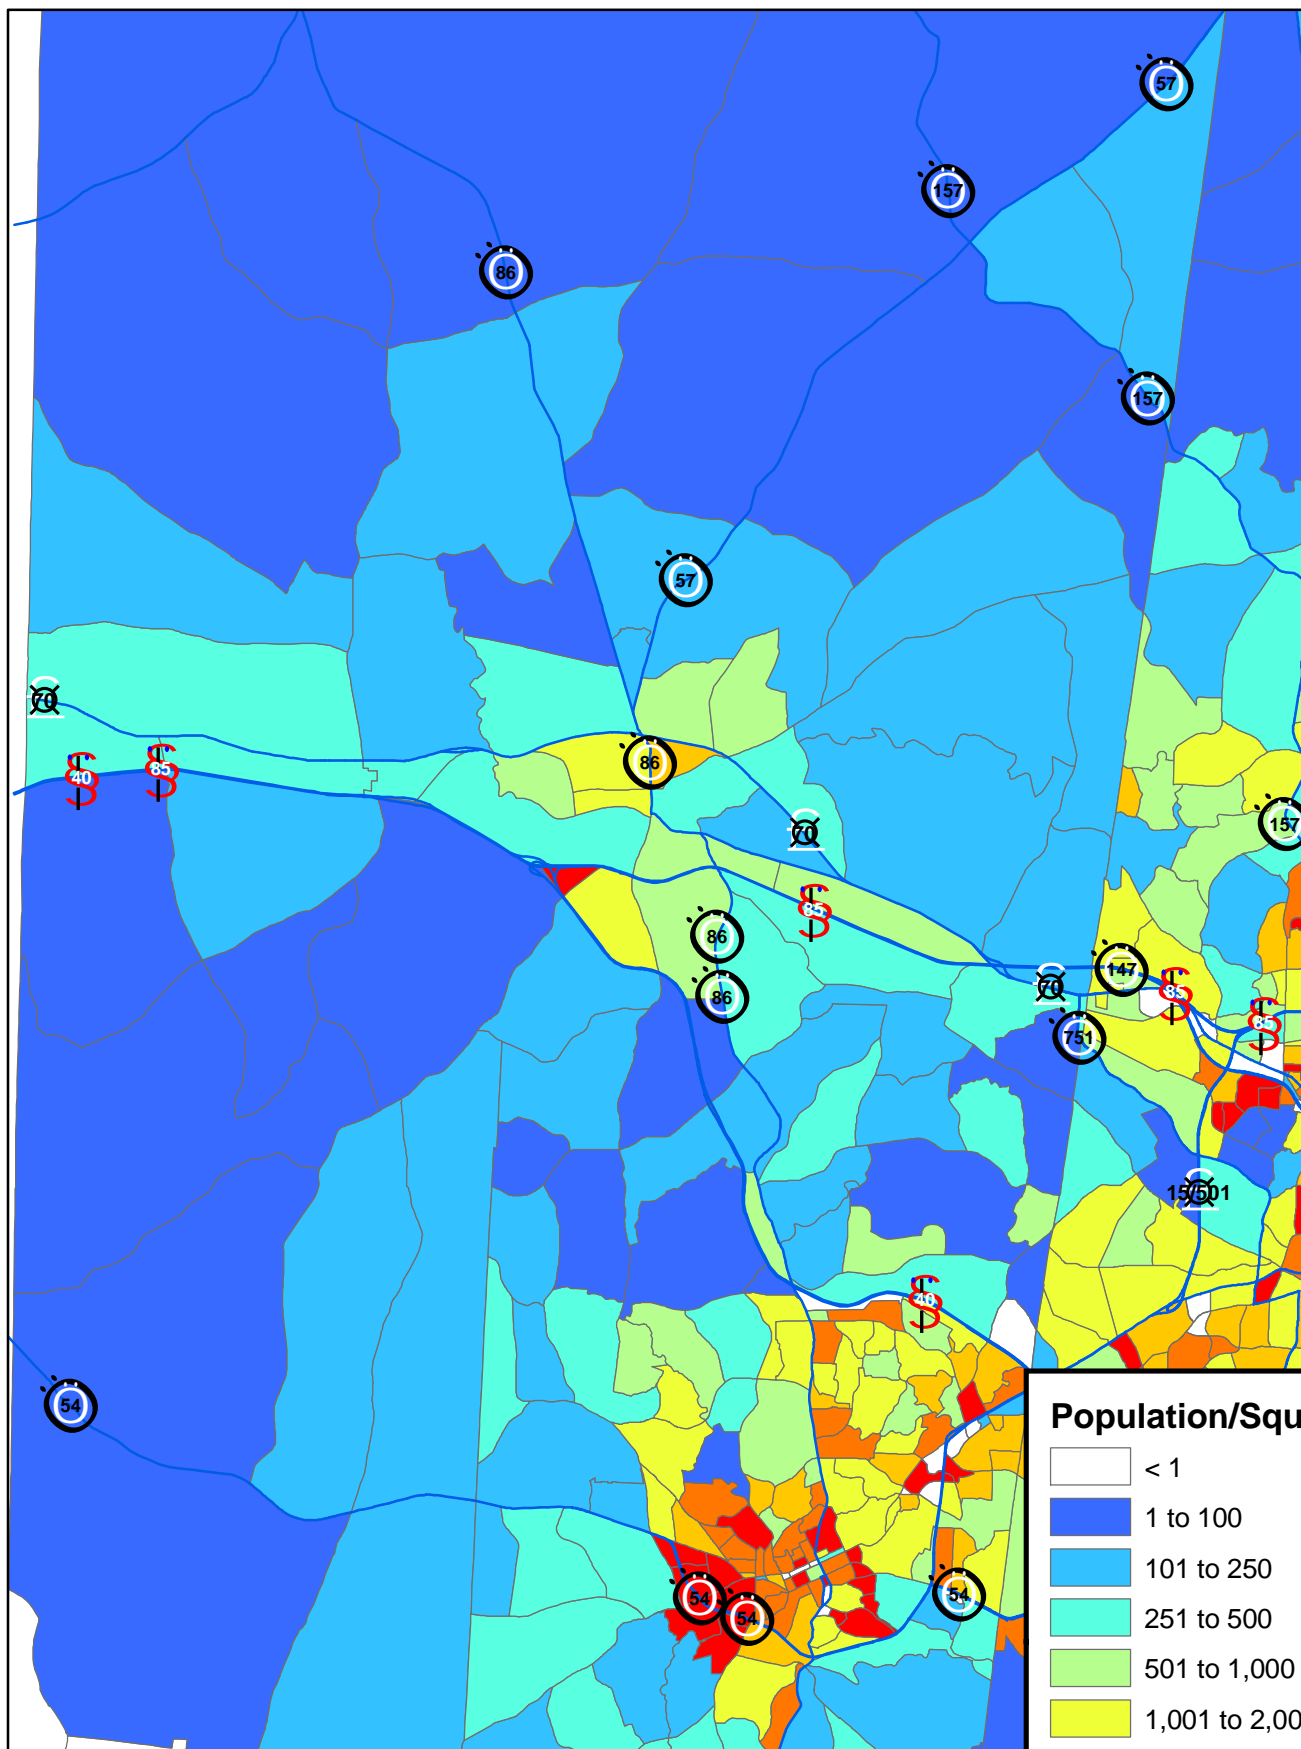

Orange County Population Density -- 2005

Population/Square Mile	
[White]	< 1
[Dark Blue]	1 to 100
[Light Blue]	101 to 250
[Cyan]	251 to 500
[Light Green]	501 to 1,000
[Yellow-Green]	1,001 to 2,000
[Yellow]	2,001 to 3,000
[Orange]	3,001 to 5,000
[Red]	> 5,000