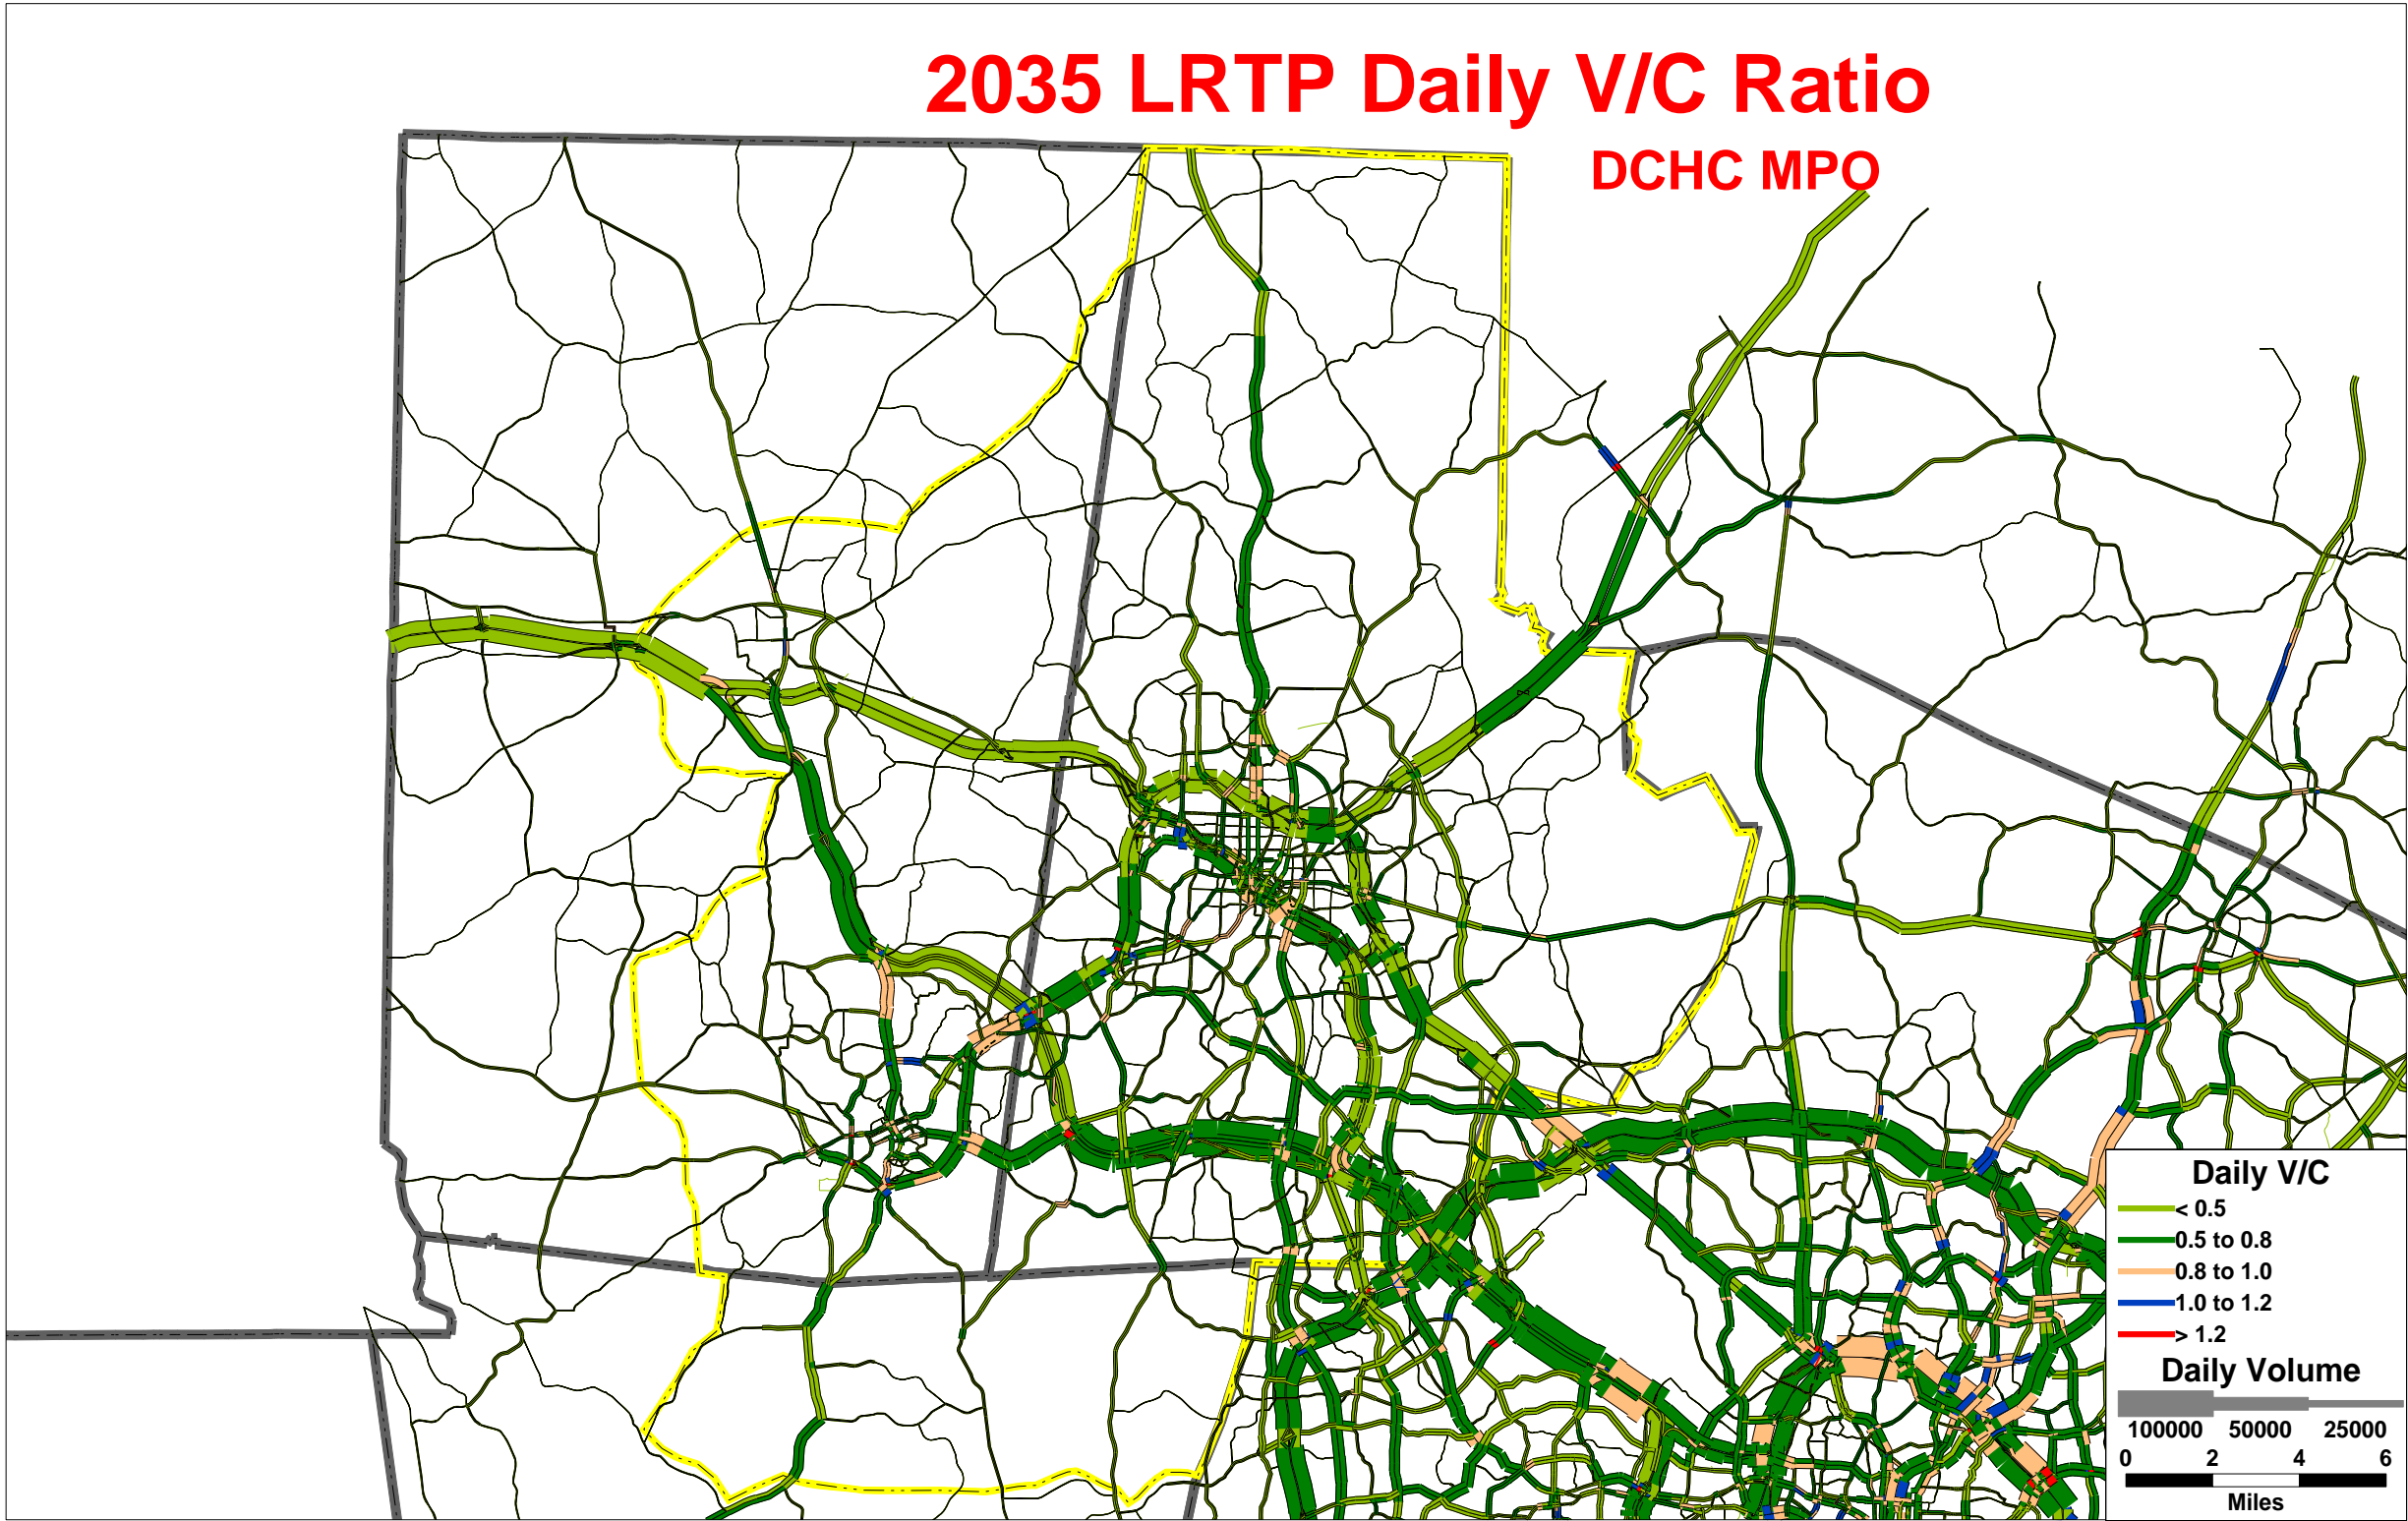

# 2035 LRTP Daily V/C Ratio

DCHC MPO

Note: Based on 2030 LRTP network and 2035 socio economic data  
October 22, 2007