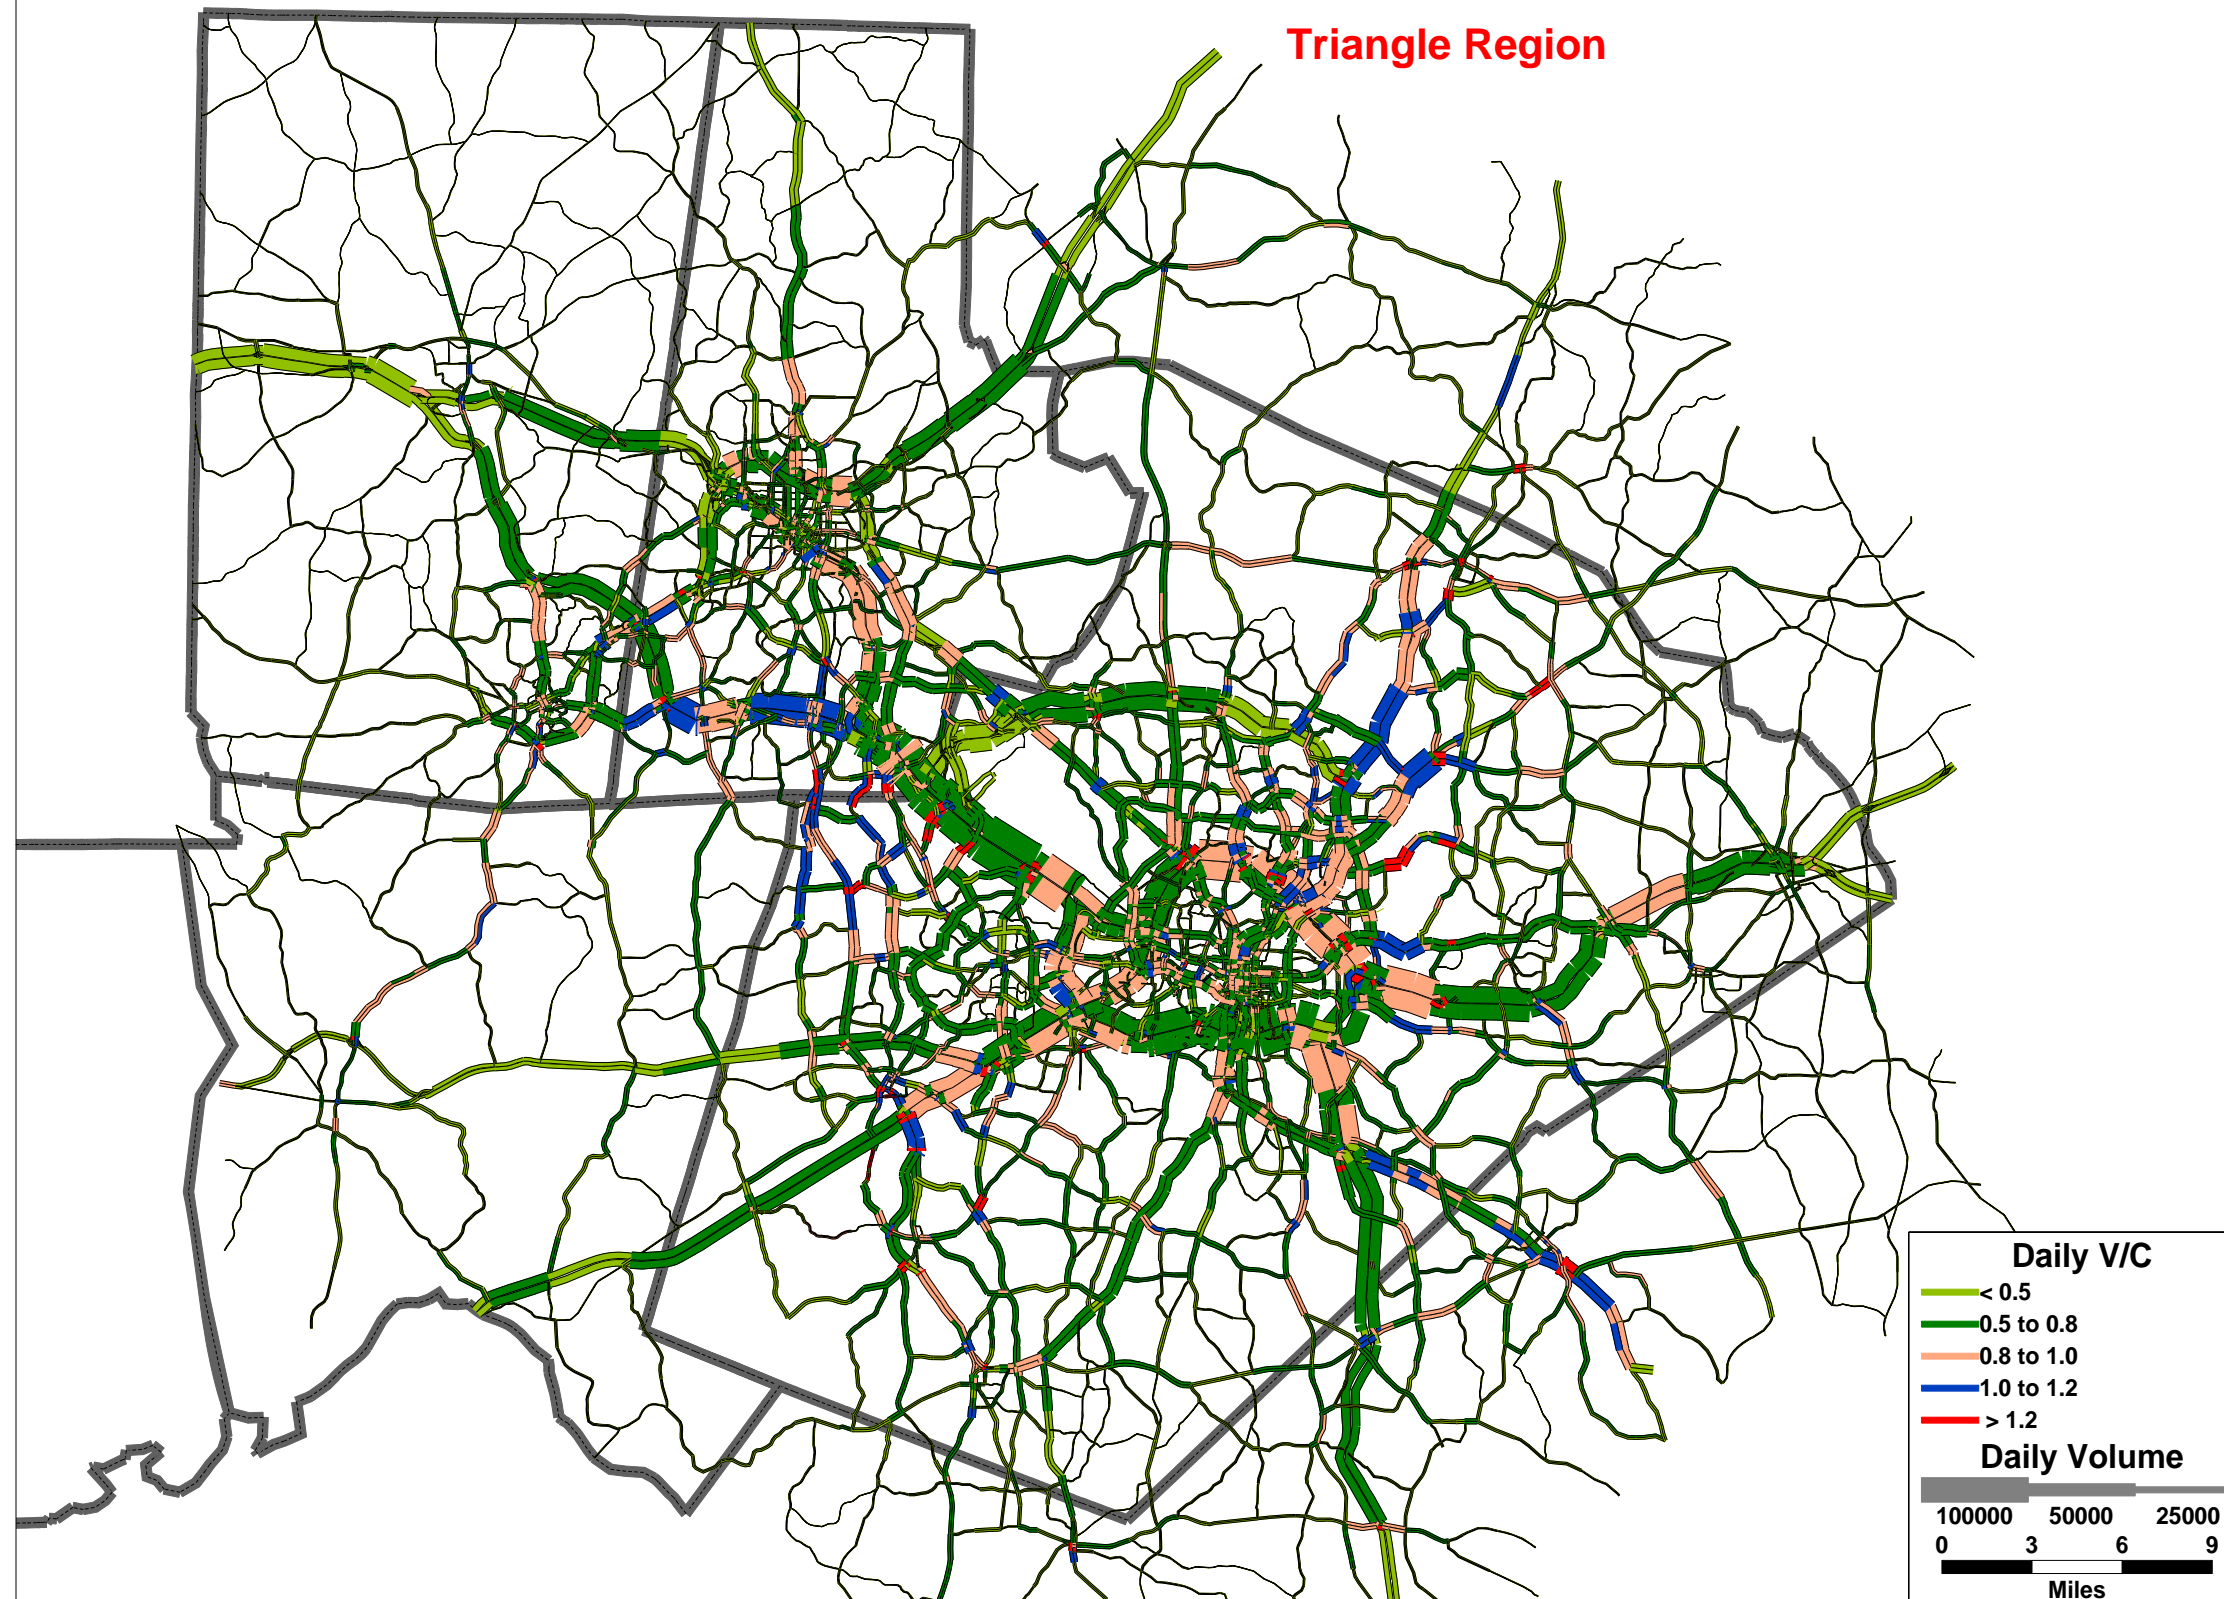

# 2035 Baseline Daily V/C Ratio Triangle Region

Note: Based on 2005 network and 2035 socio economic data  
October 18, 2007