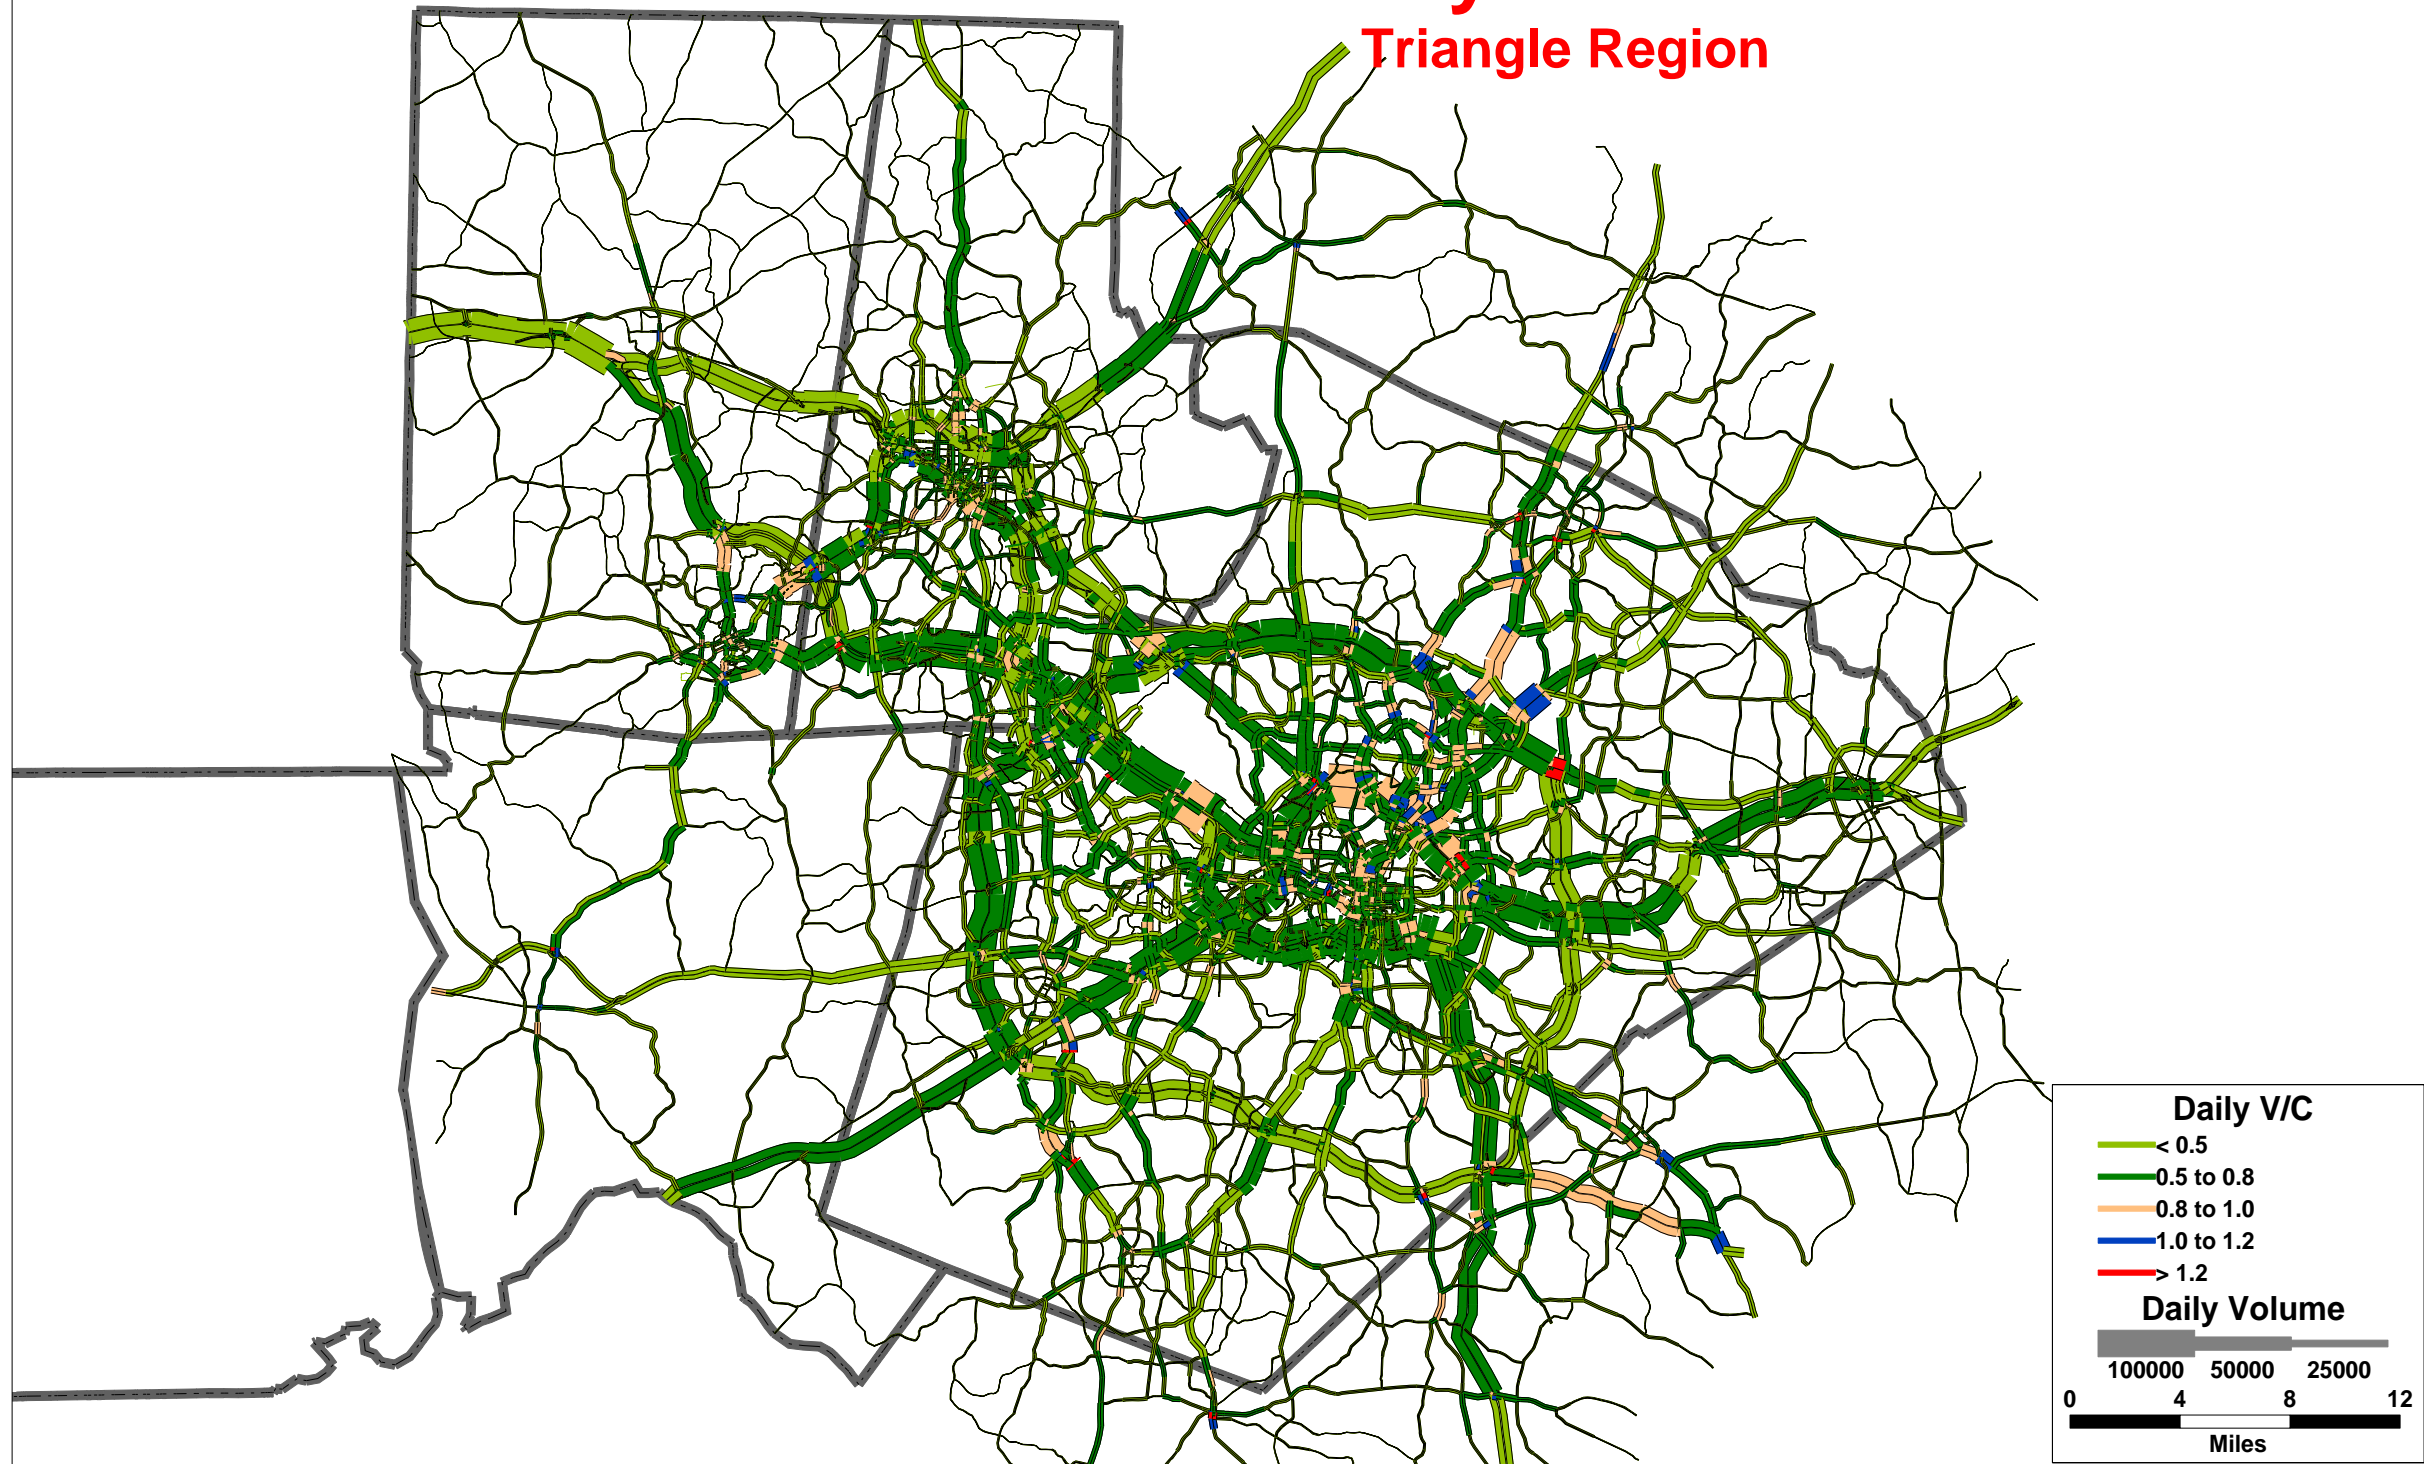

2035 LRTP Daily V/C Ratio Triangle Region

Note: Based on 2030 LRTP network and 2035 socio economic data
October 22, 2007