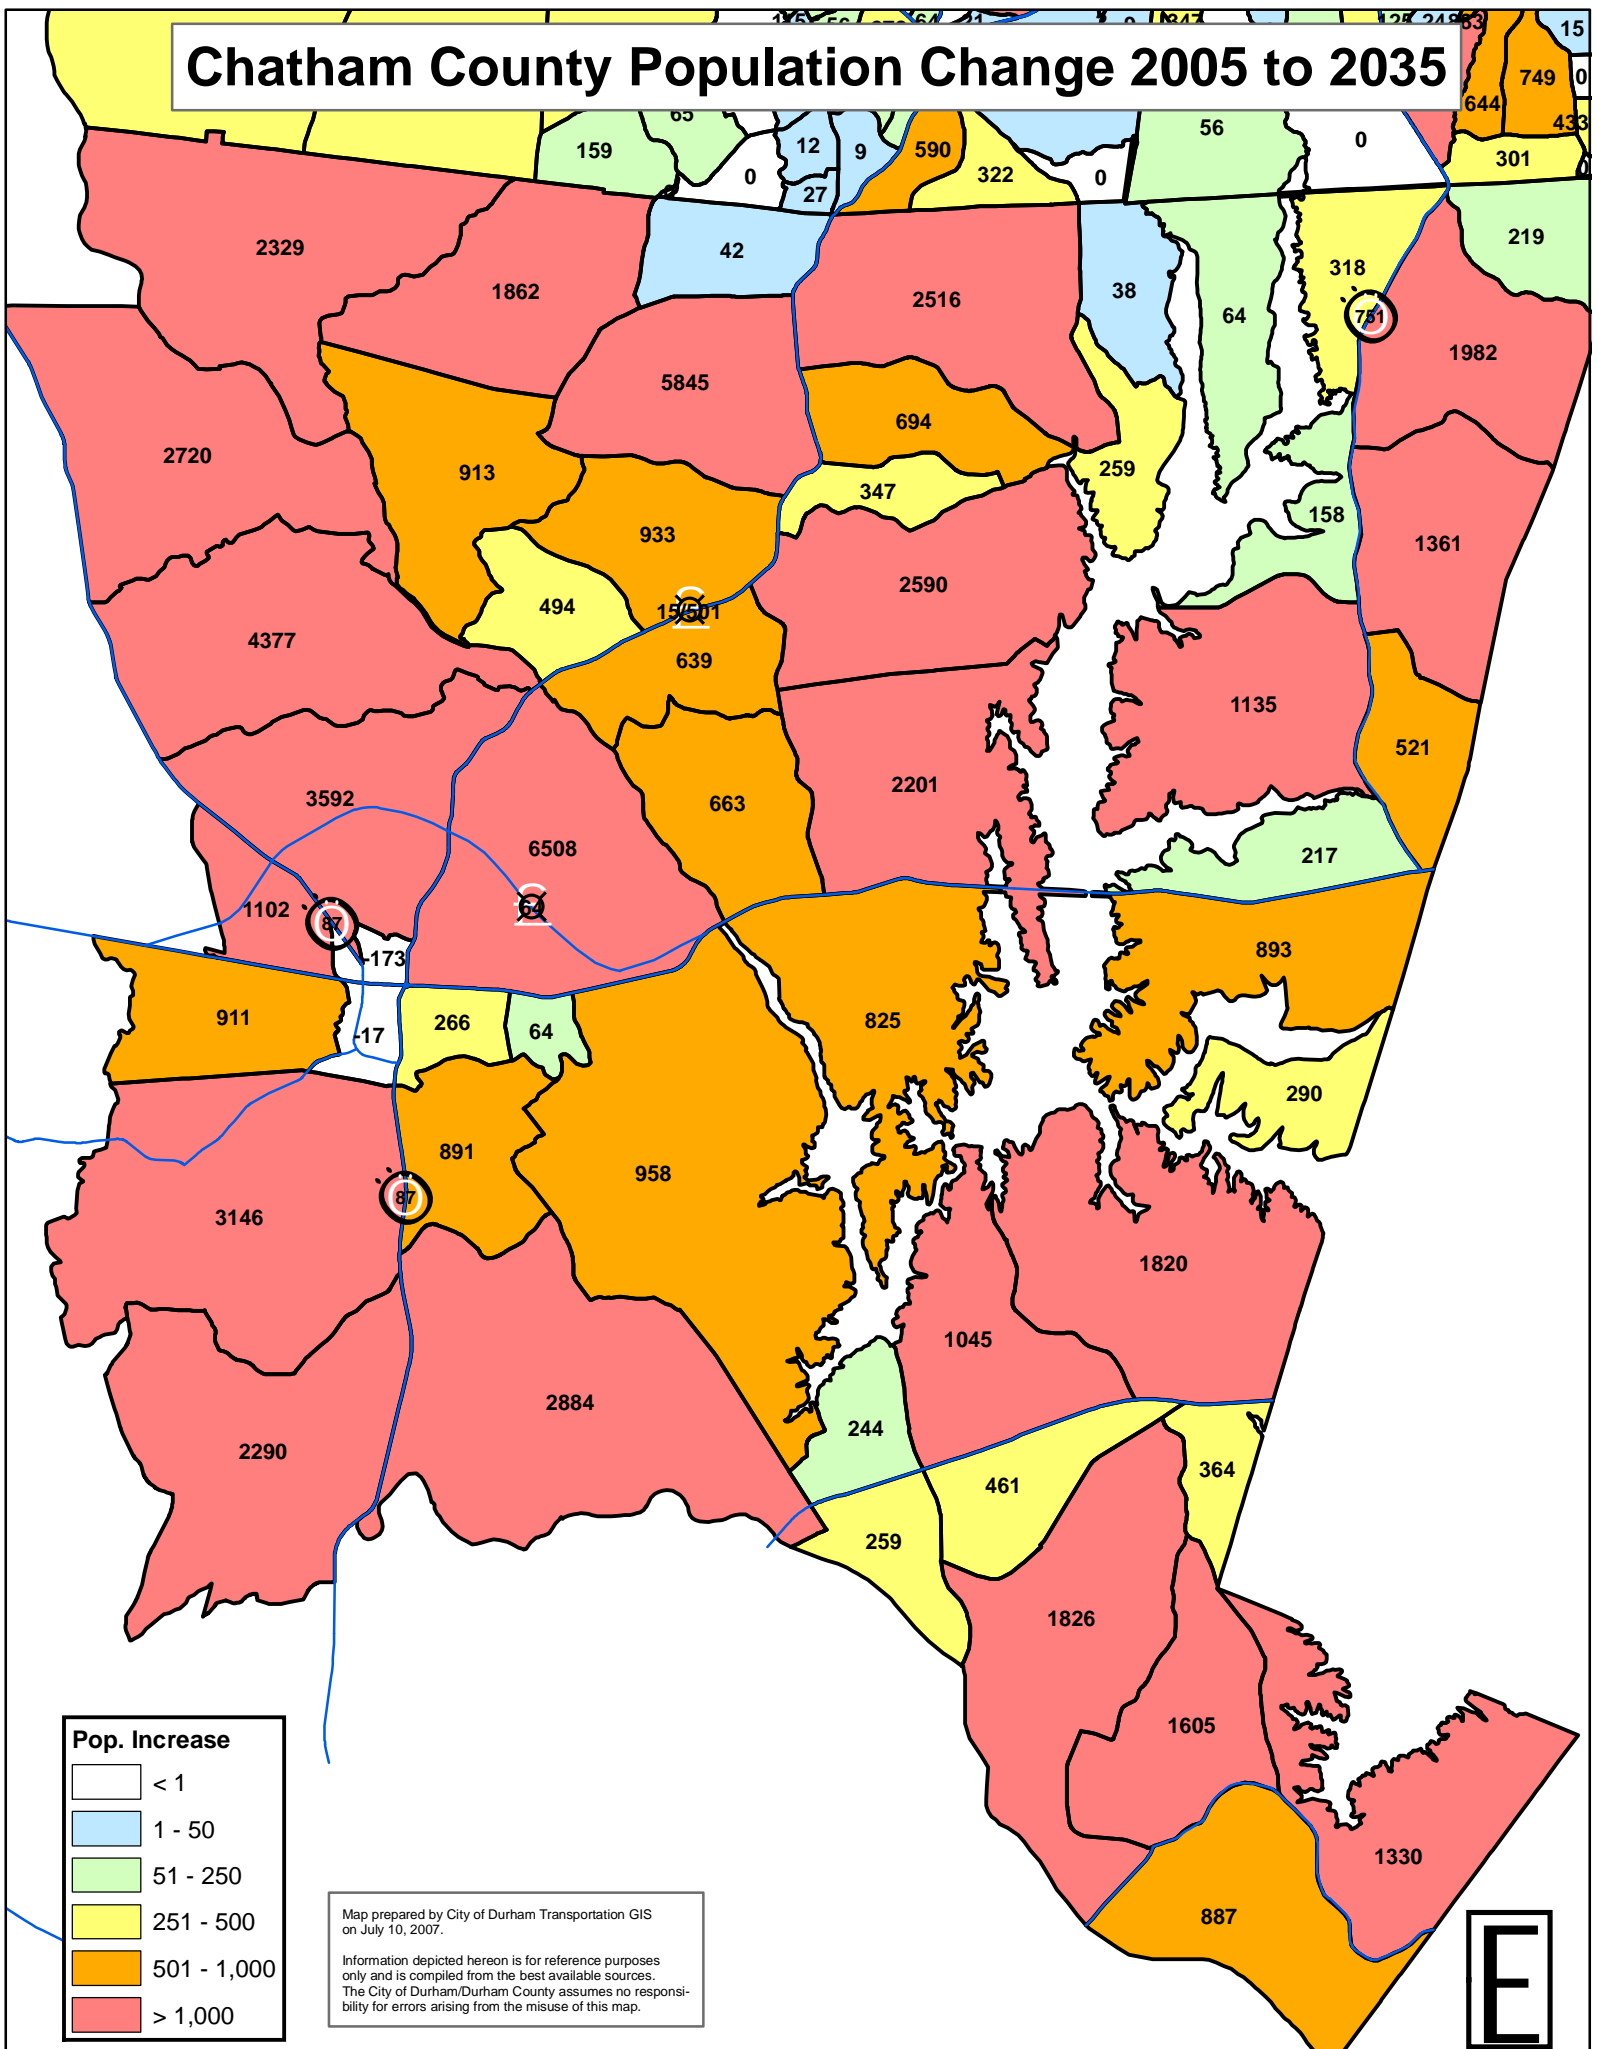

Chatham County Population Change 2005 to 2035

Pop. Increase

< 1
1 - 50
51 - 250
251 - 500
501 - 1,000
> 1,000

Map prepared by City of Durham Transportation GIS on July 10, 2007.

Information depicted hereon is for reference purposes only and is compiled from the best available sources. The City of Durham/Durham County assumes no responsibility for errors arising from the misuse of this map.