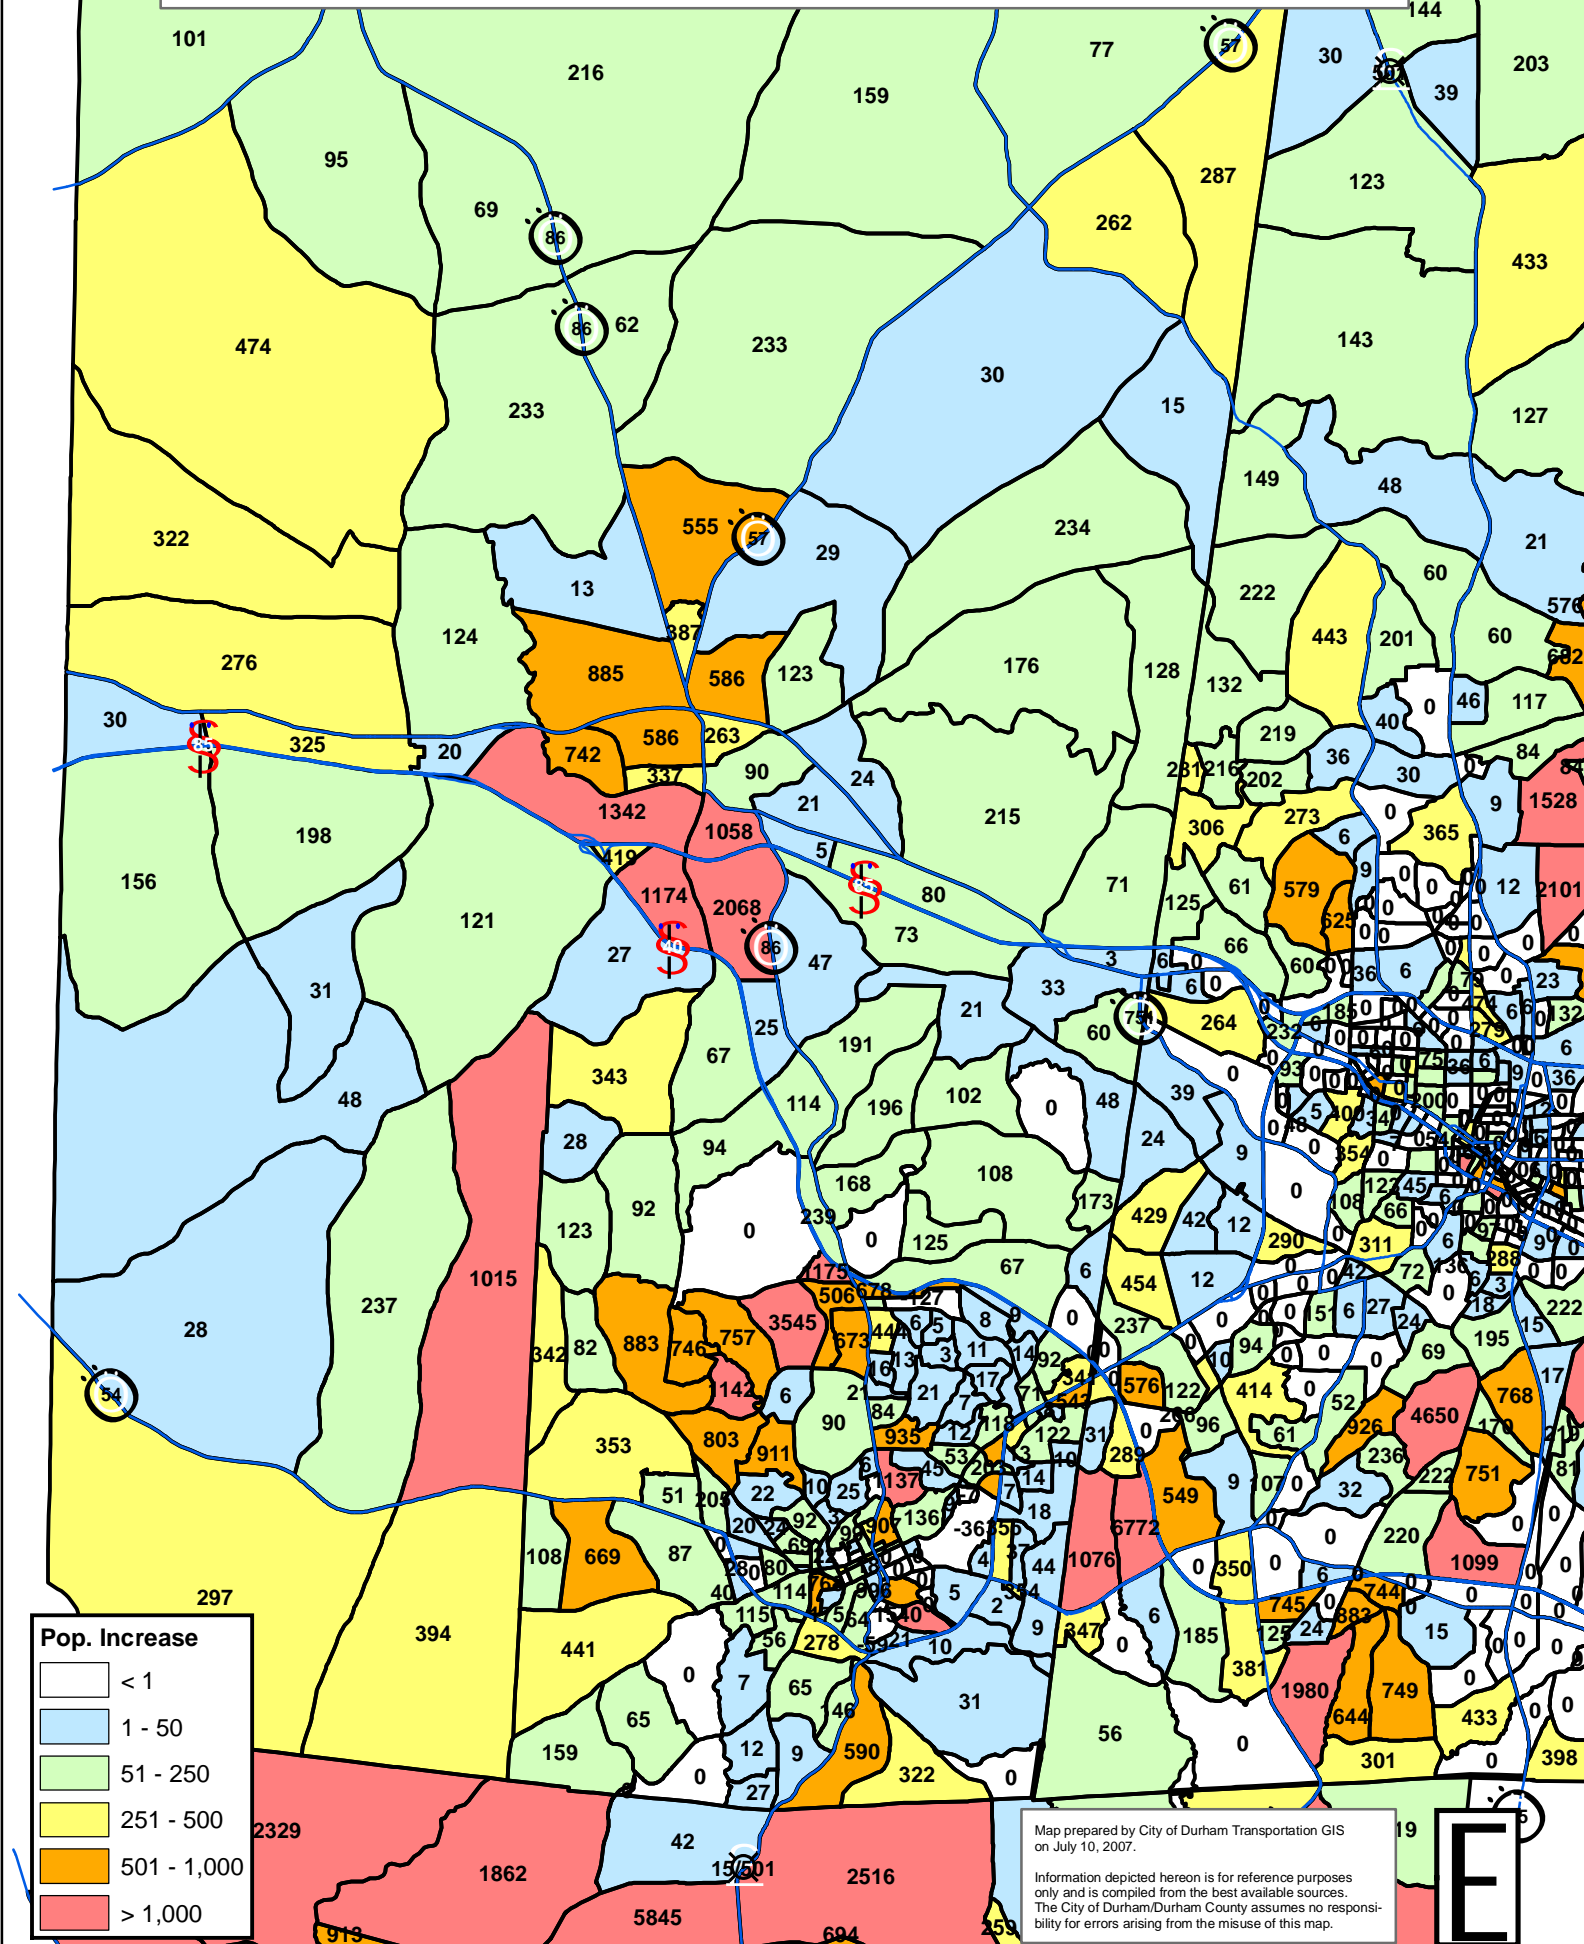

Orange County Population Change 2005 to 2035

Map prepared by City of Durham Transportation GIS on July 10, 2007.