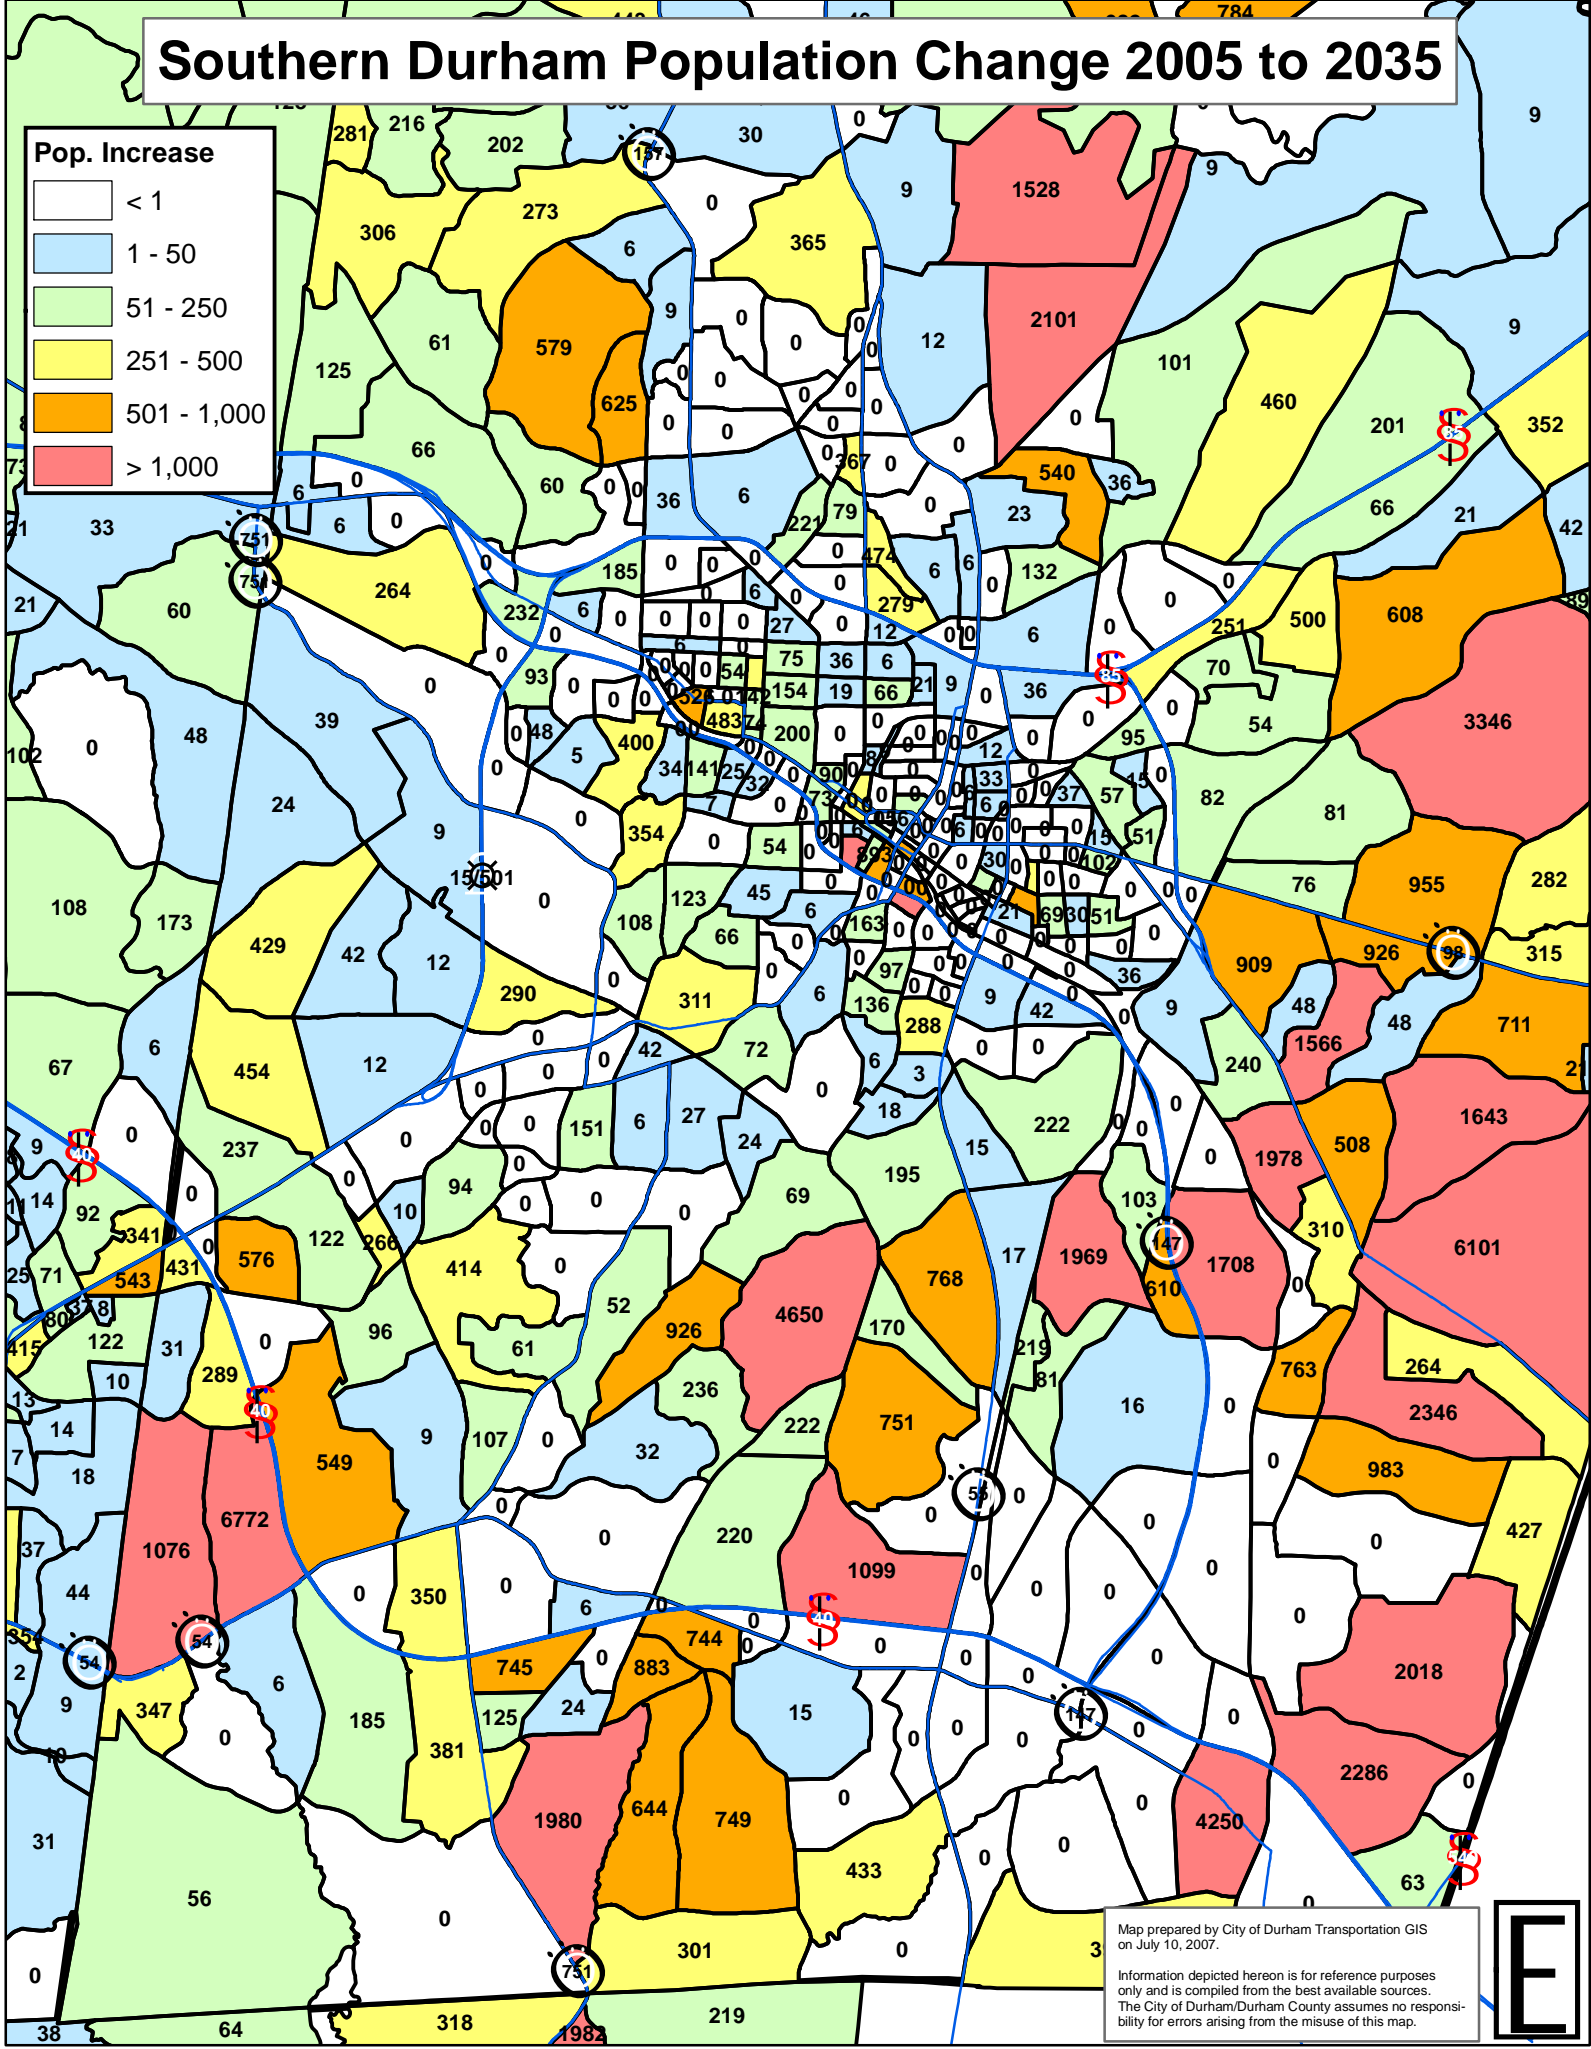

Southern Durham Population Change 2005 to 2035

Map prepared by City of Durham Transportation GIS on July 10, 2007.

Information depicted herein is for reference purposes only and is compiled from the best available sources. The City of Durham/Durham County assumes no responsibility for errors arising from the misuse of this map.