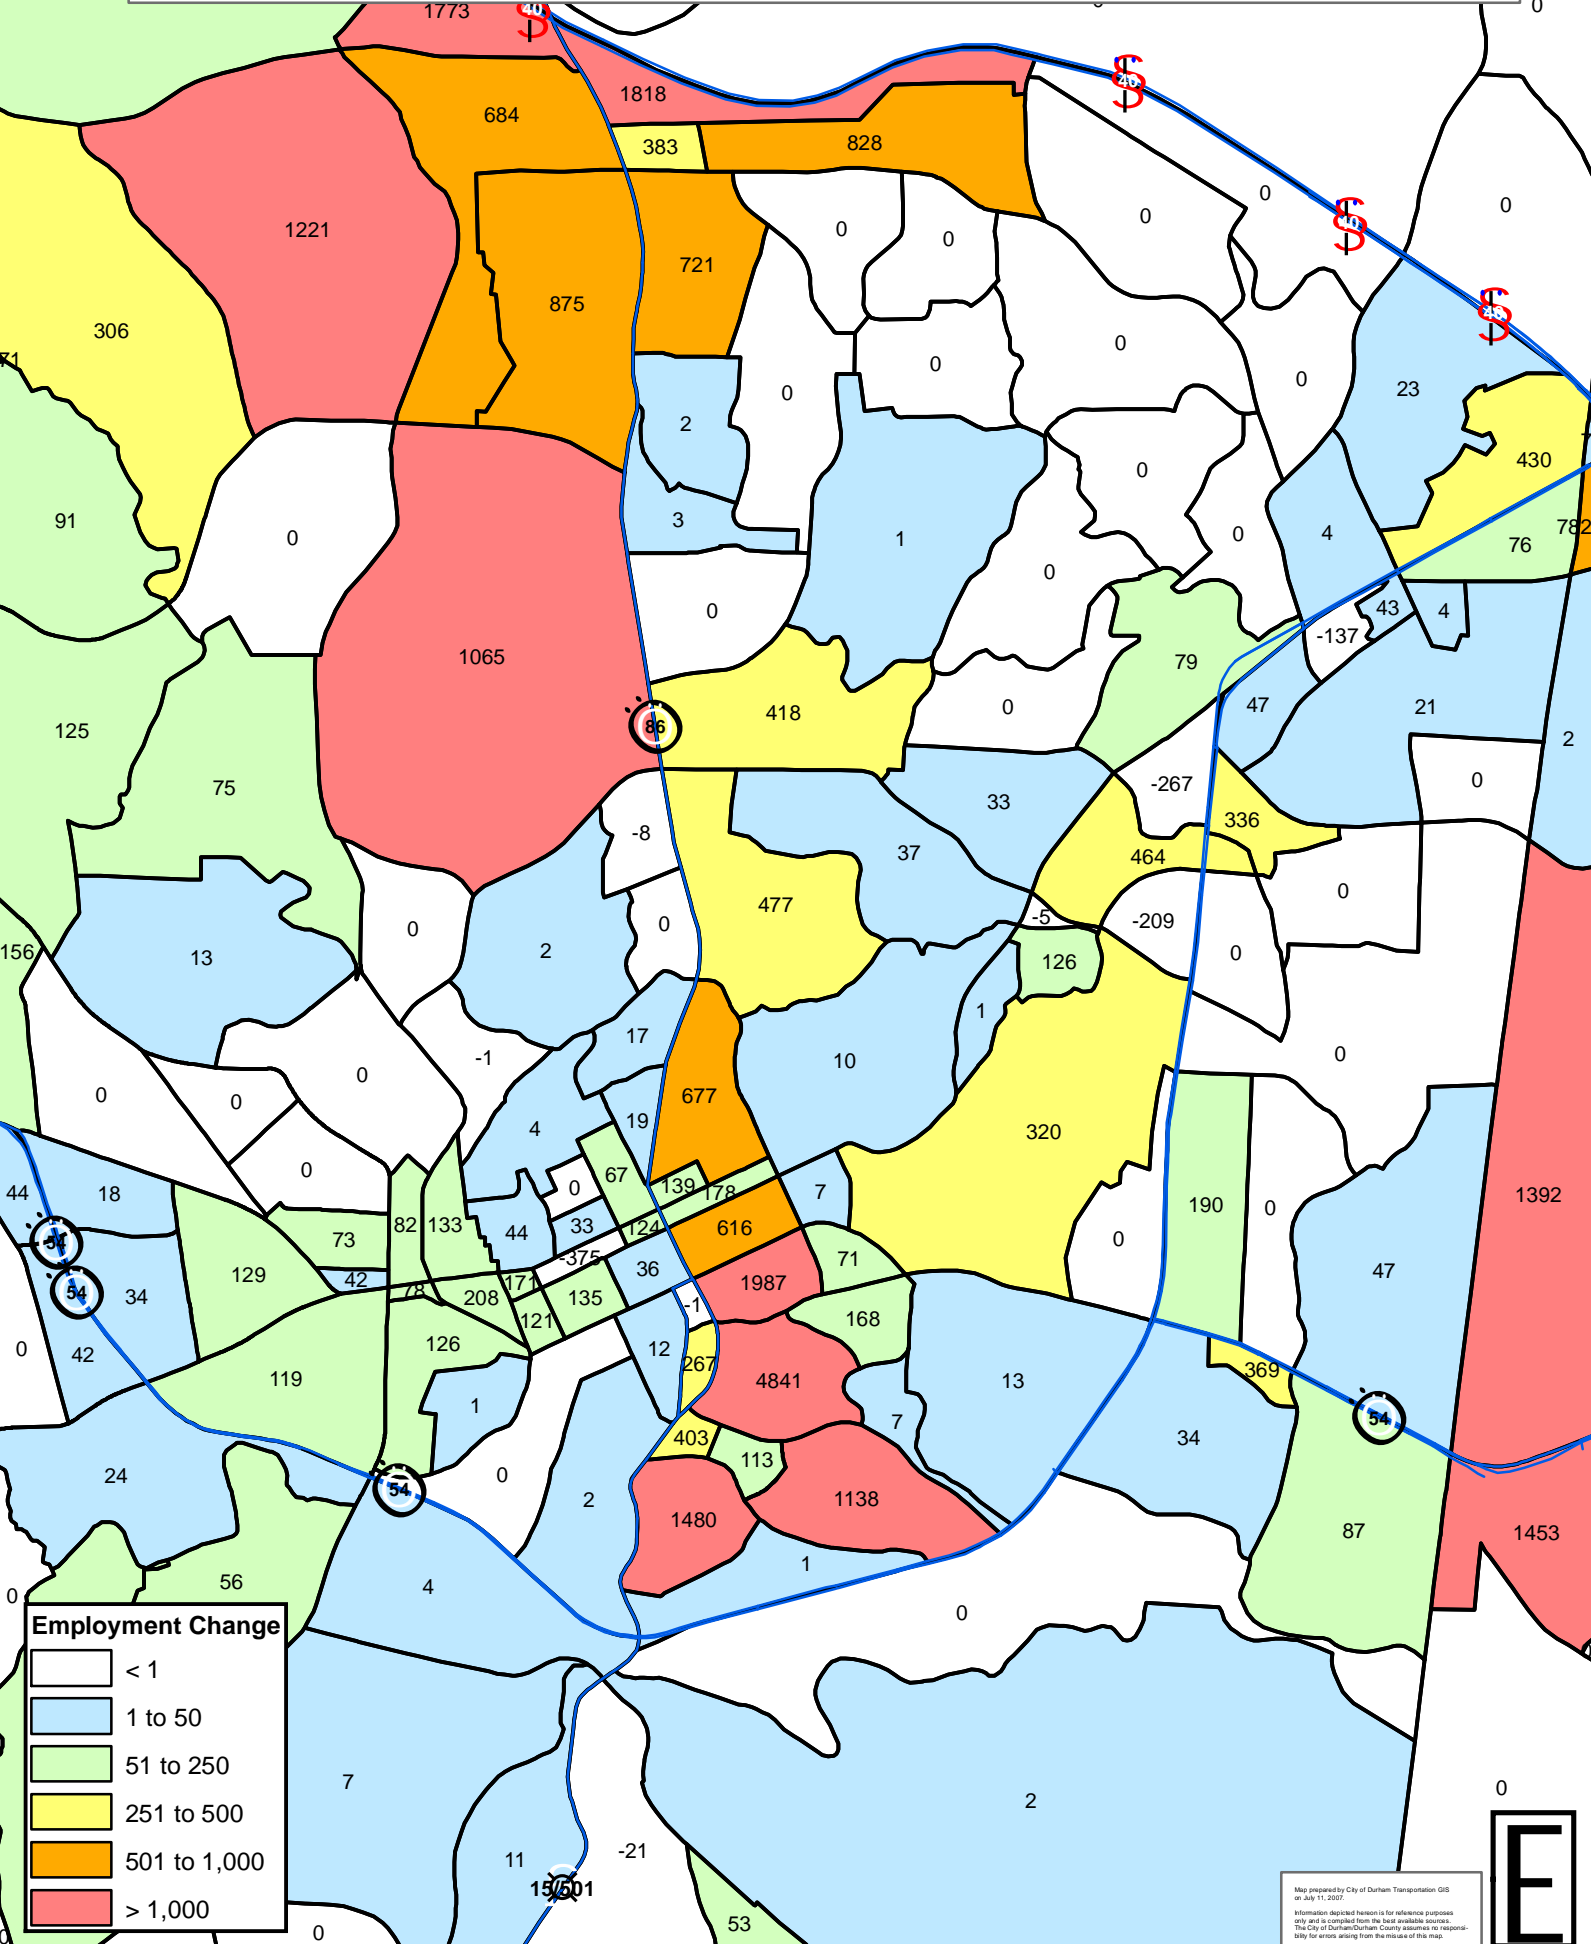

Chapel Hill/Carrboro Employment Change 2005 to 2035