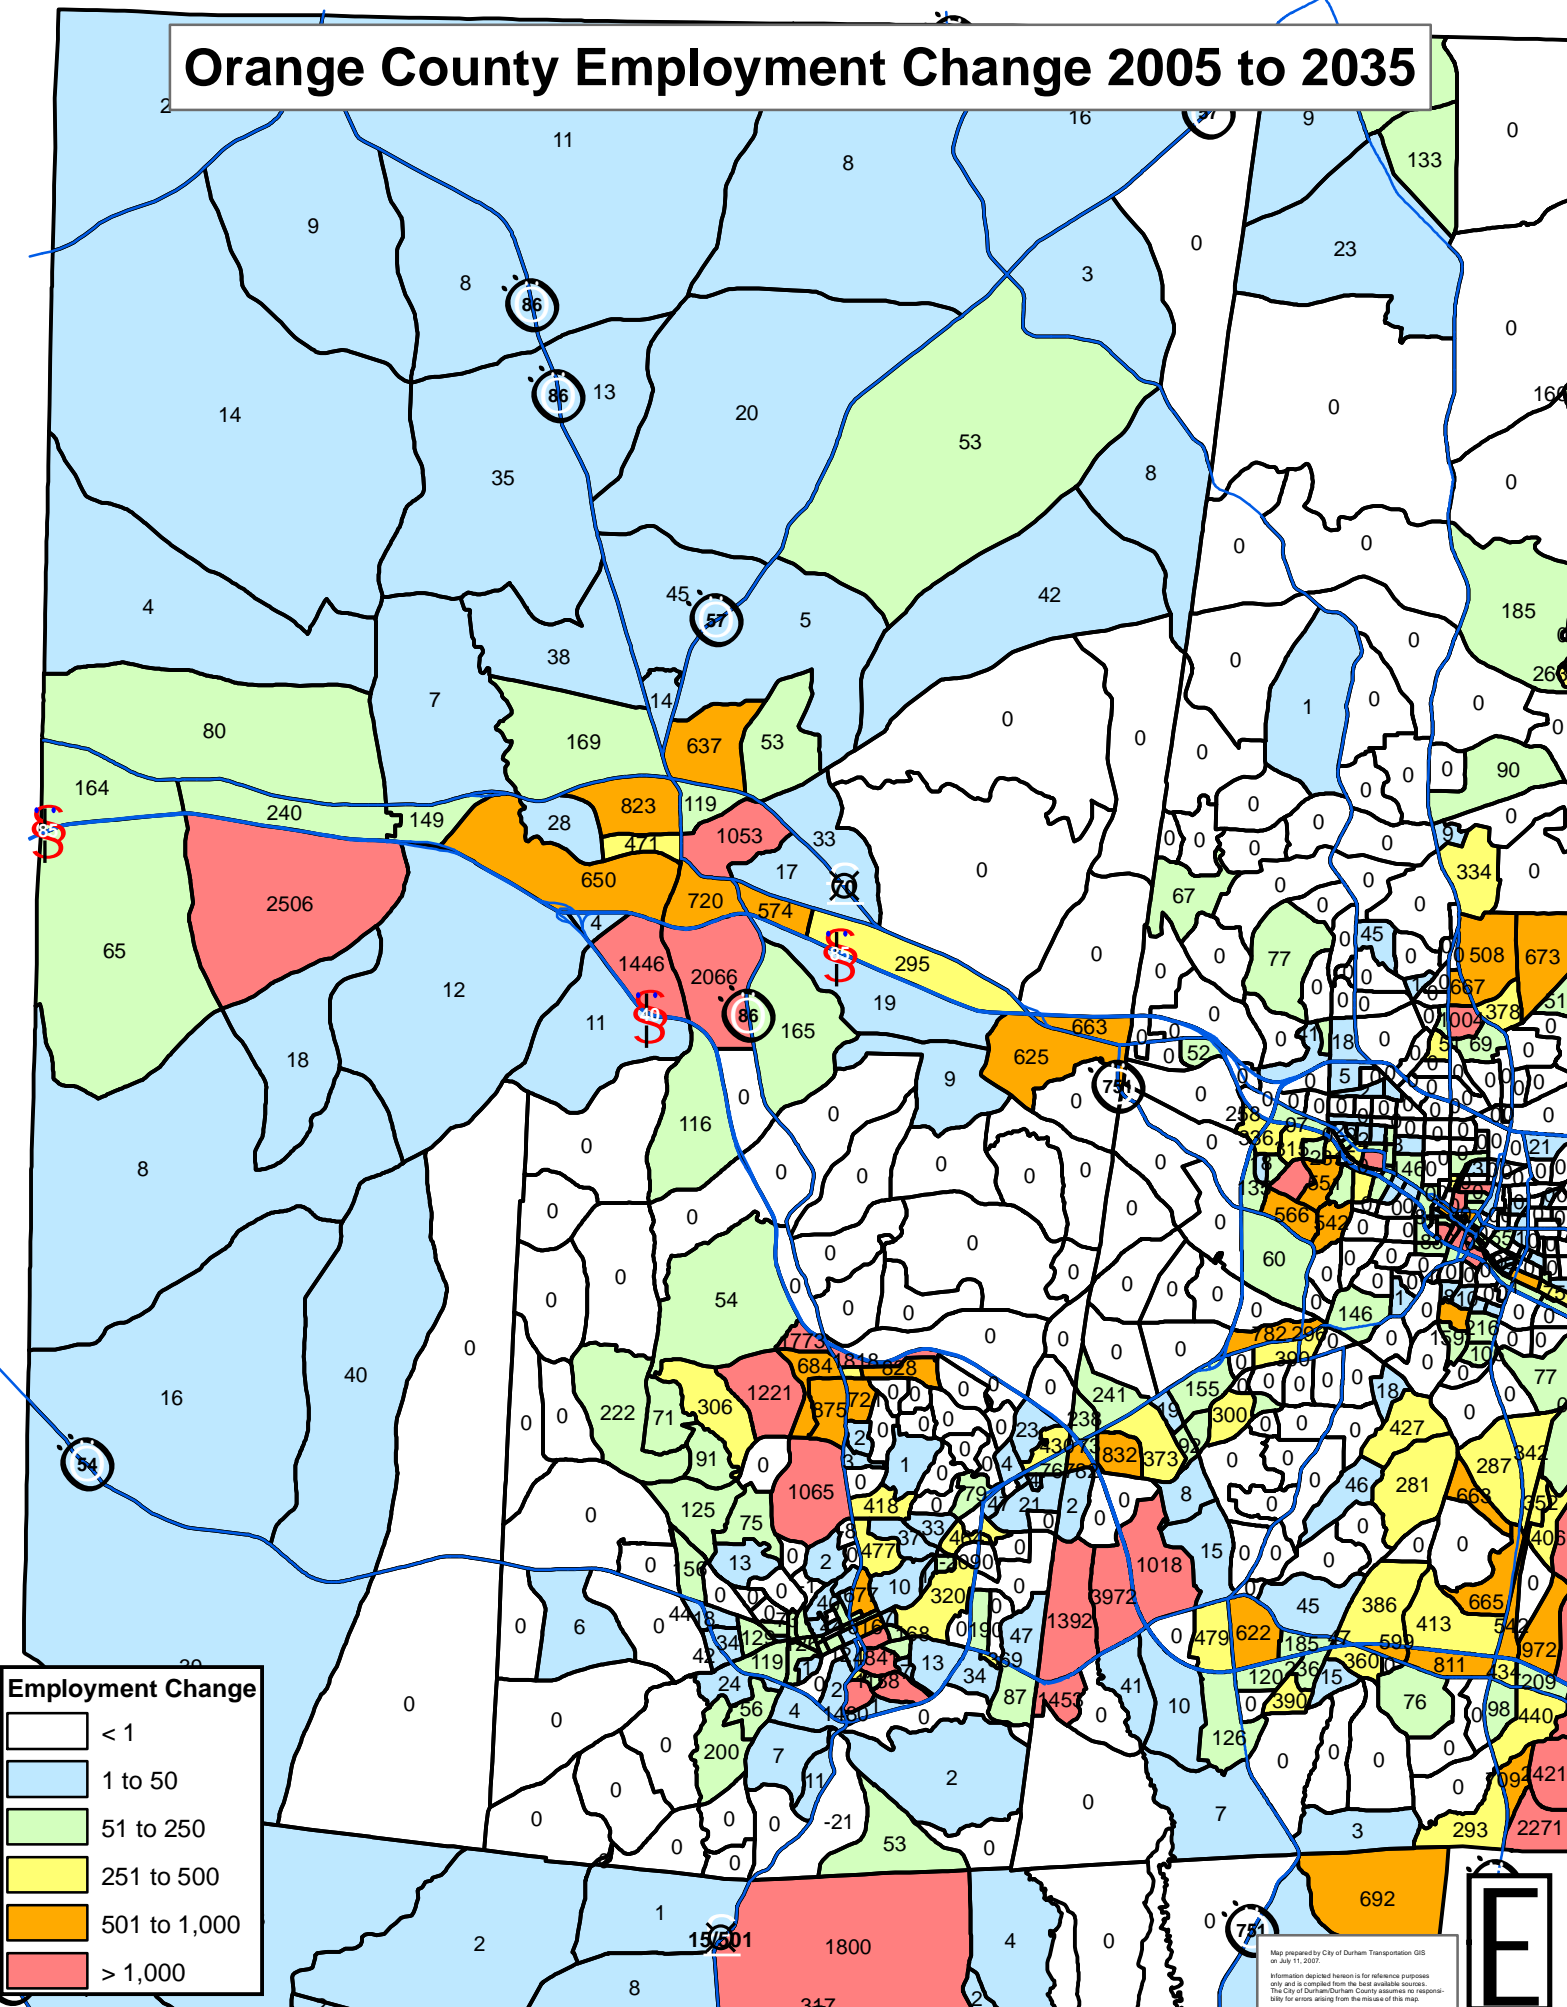

Orange County Employment Change 2005 to 2035

Employment Change

White	< 1
Light Blue	1 to 50
Light Green	51 to 250
Yellow	251 to 500
Orange	501 to 1,000
Red	> 1,000