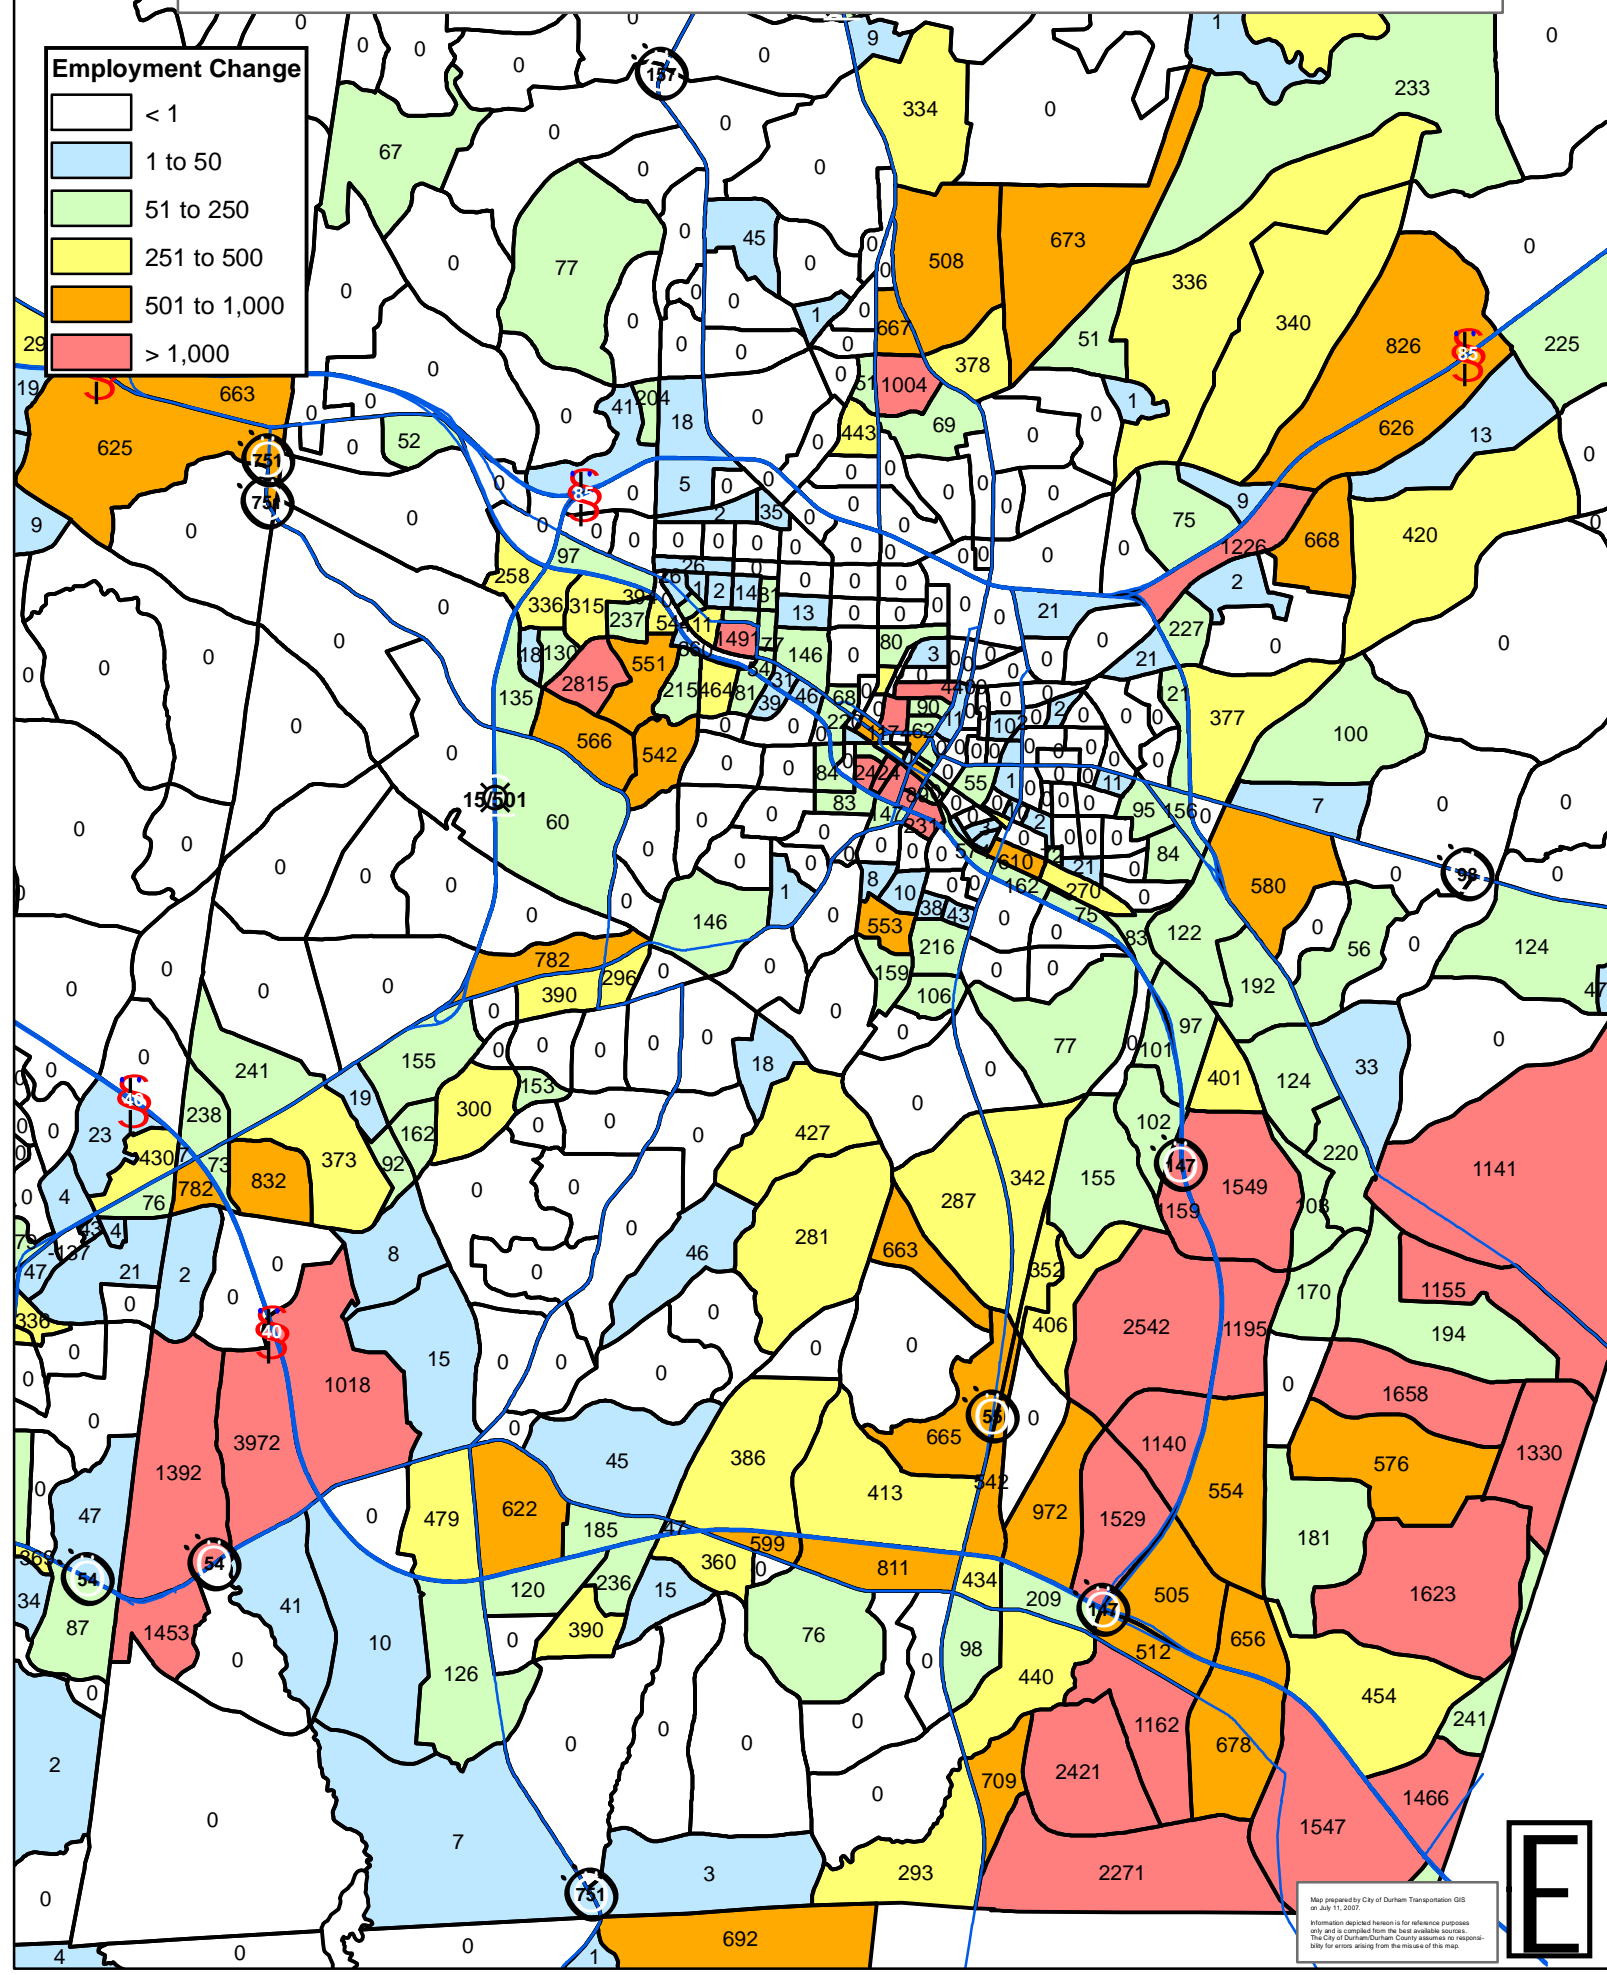

Southern Durham Employment Change 2005 to 2035

Employment Change