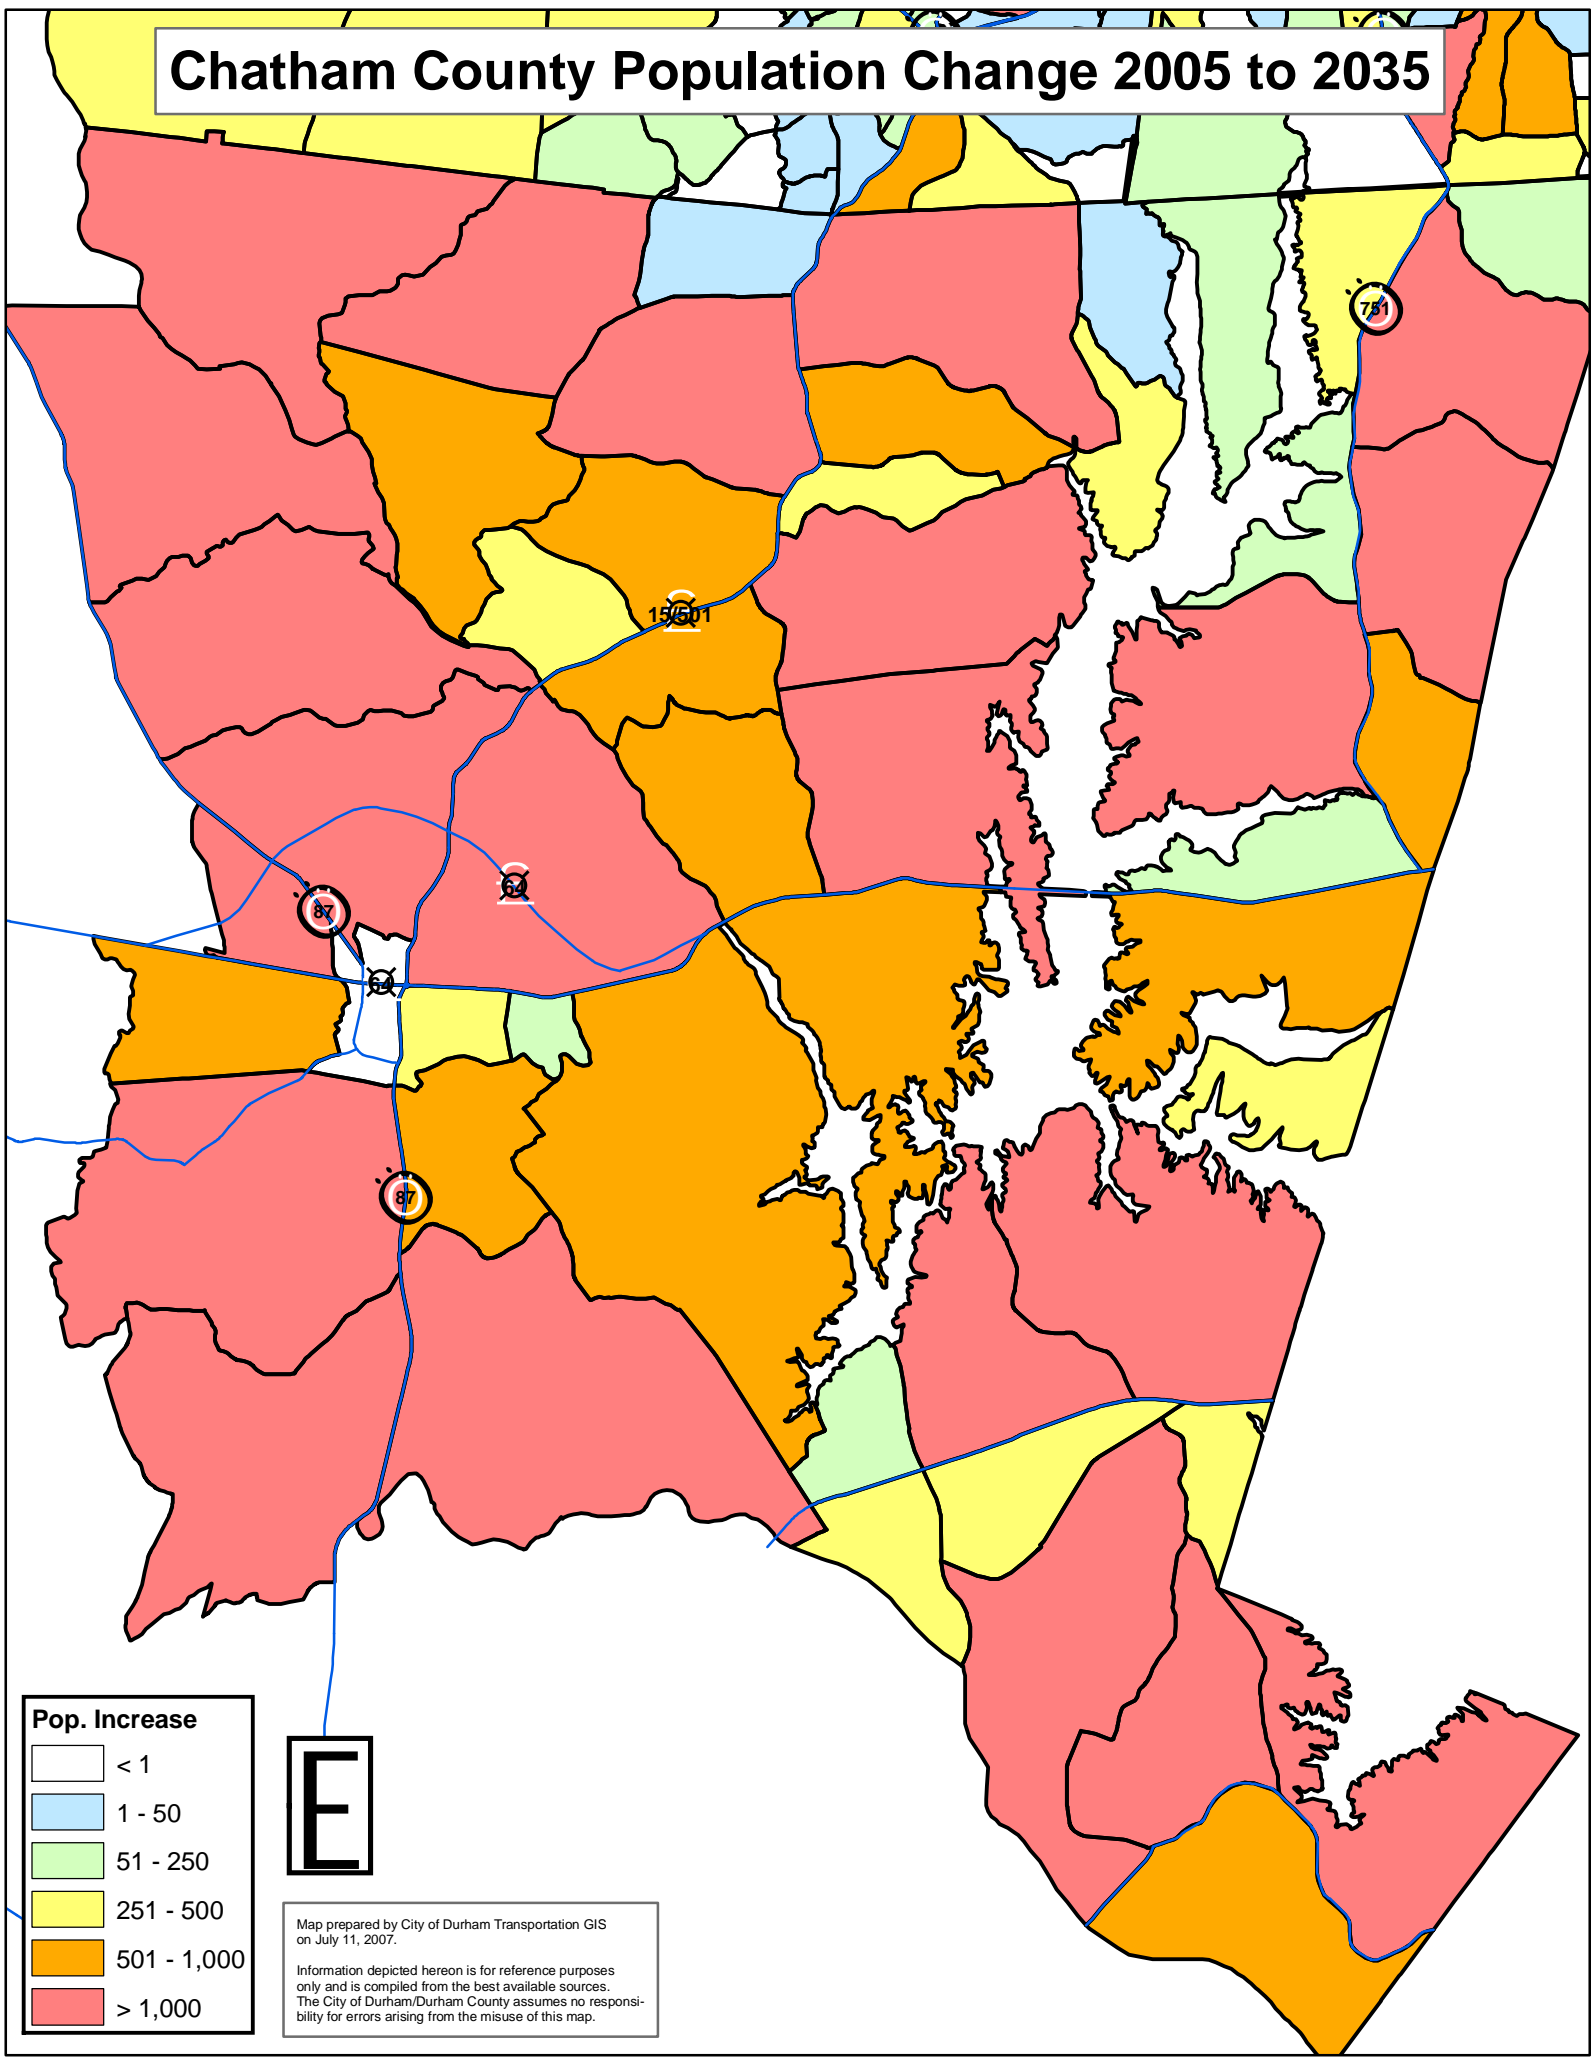

Chatham County Population Change 2005 to 2035

Pop. Increase

White	< 1
Light Blue	1 - 50
Light Green	51 - 250
Yellow	251 - 500
Orange	501 - 1,000
Red	> 1,000

Map prepared by City of Durham Transportation GIS on July 11, 2007.

Information depicted hereon is for reference purposes only and is compiled from the best available sources. The City of Durham/Durham County assumes no responsibility for errors arising from the misuse of this map.