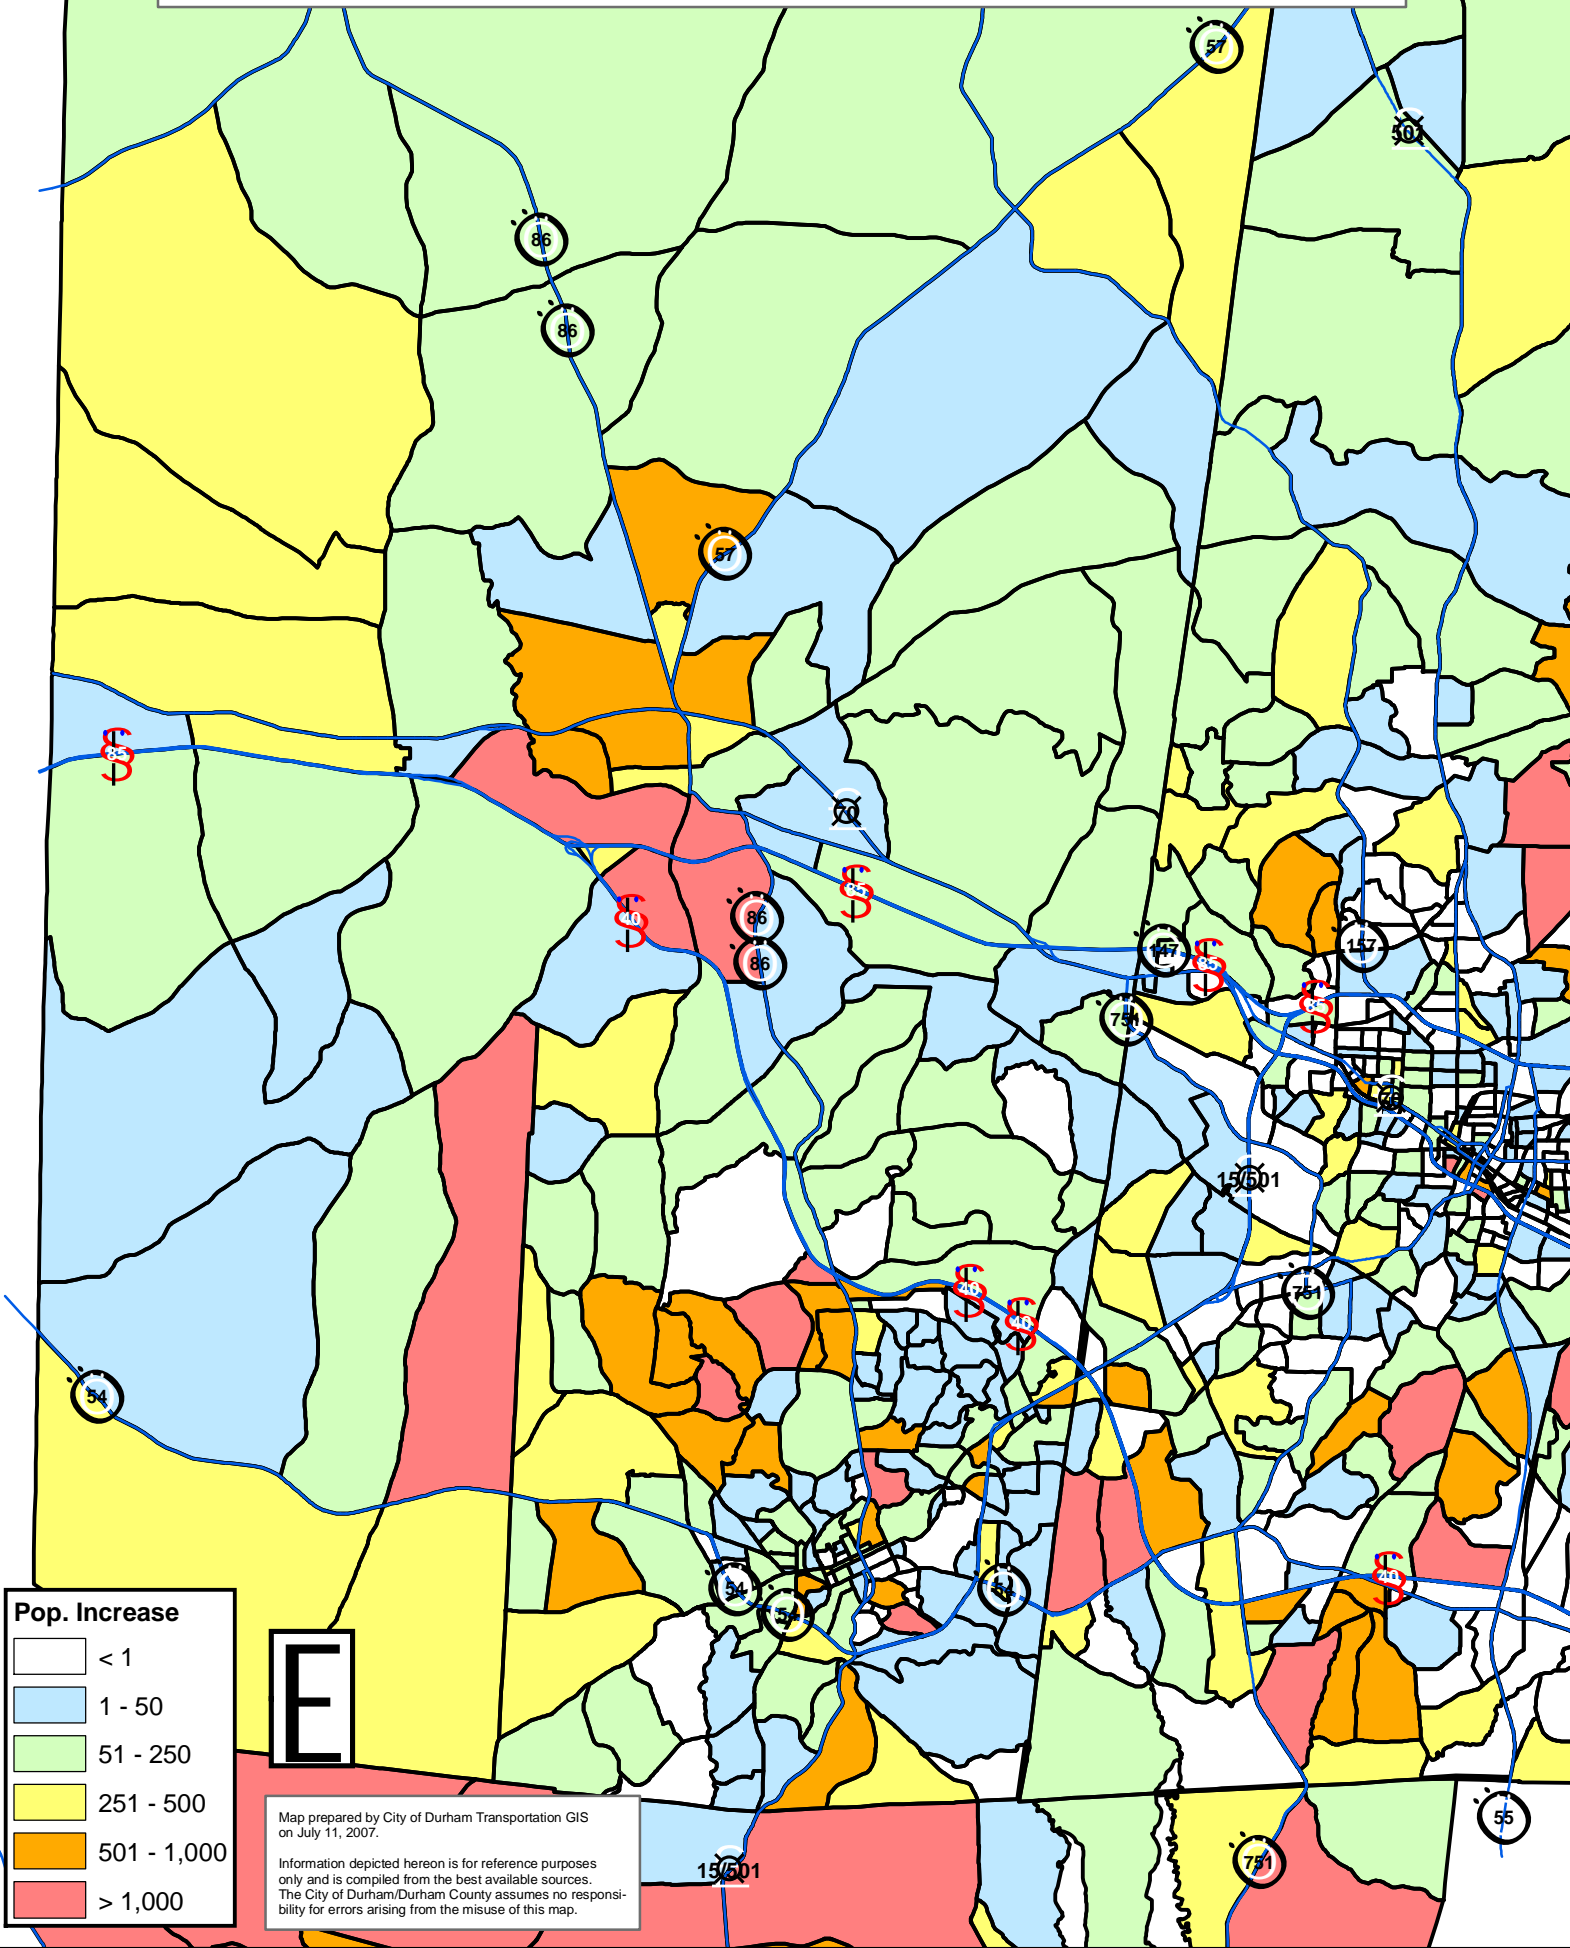

# Orange County Population Change 2005 to 2035

Map prepared by City of Durham Transportation GIS on July 11, 2007.

Information depicted hereon is for reference purposes only and is compiled from the best available sources. The City of Durham/Durham County assumes no responsibility for errors arising from the misuse of this map.